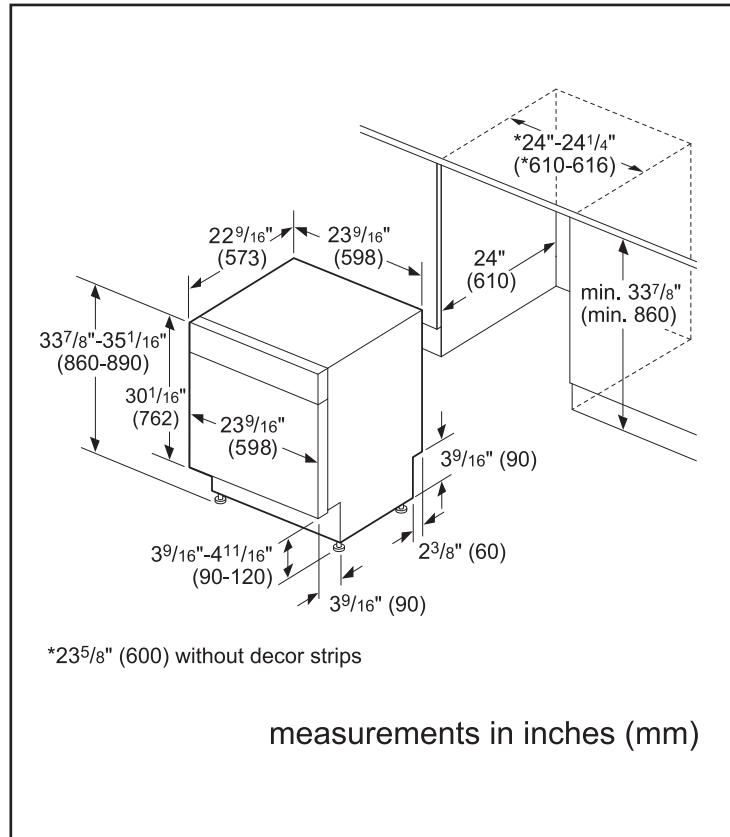

24" Recessed Handle Dishwasher

100 Series – Stainless Steel SHEM3AY55N

Installation Details

Accessories: To purchase Bosch accessories, cleaners & parts please visit www.bosch-home.com/us/store or call 1-800-944-2904 (Mon to Fri 5 am to 6 pm PST, Sat 6 am to 3 pm PST).

Notes: All height, width and depth dimensions are shown in inches. BSH reserves the absolute and unrestricted right to change product materials and specifications, at any time, without notice. Consult the product's installation instructions for final dimensional data and other details prior to making cutout.

Warranties: Please see Use & Care manual or Bosch website for statement of limited warranty.

For more information on our entire line of products, go to www.bosch-home.com/us or call 1-800-944-2904

© BSH Home Appliances Corporation. All rights reserved. Bosch is a registered trademark of Robert Bosch GmbH.