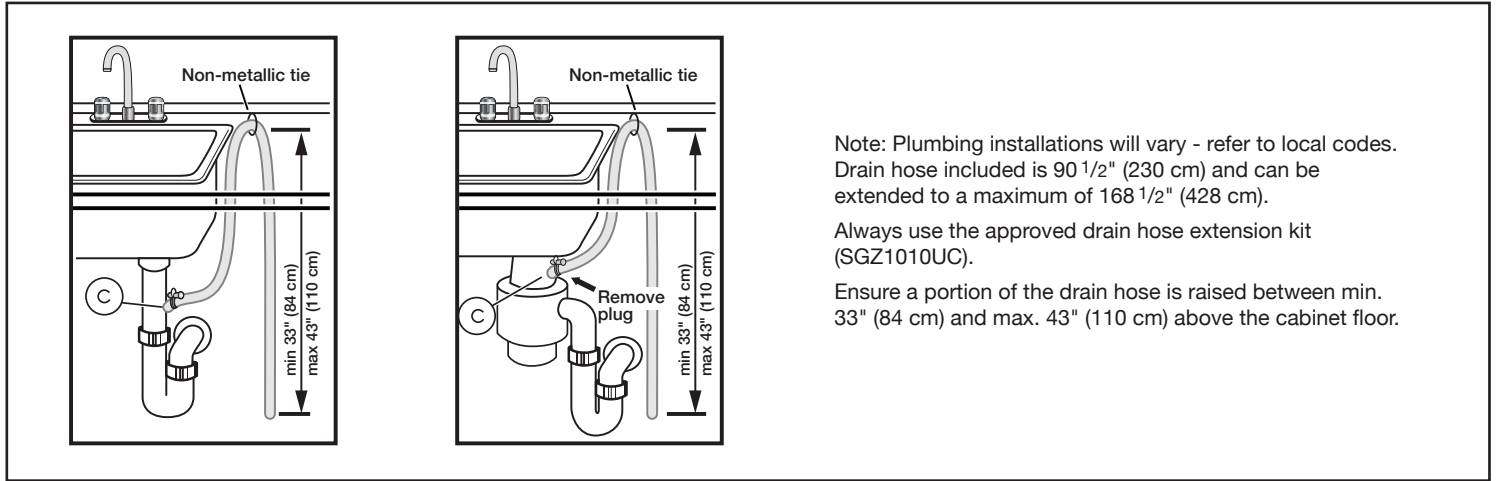

Notes: All height, width and depth dimensions are shown in inches. BSH reserves the absolute and unrestricted right to change product materials and specifications, at any time, without notice. Consult the product's installation instructions for final dimensional data and other details prior to making cutout.

24" Recessed Handle Dishwasher

100 Series – Stainless Steel SHEM3AY55N

BOSCH

Invented for life

Installation Details

Accessories: To purchase Bosch accessories, cleaners & parts please visit www.bosch-home.com/us/store or call 1-800-944-2904 (Mon to Fri 5 am to 6 pm PST, Sat 6 am to 3 pm PST).