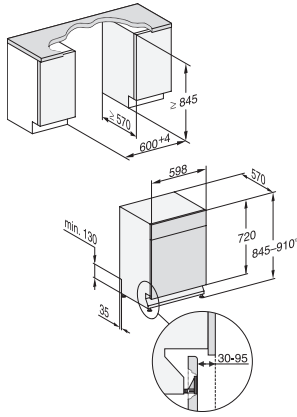

G 7216 SCU

Built-under dishwashers

42 dB | Cutlery tray | ExtraComfort baskets | QuickIntenseWash | Miele@home

EAN: 4002516770404 / Material number: 12497130 /

Old Material Number: 21721638USA

Quick	•
IntenseZone	•
Extra Clean	•
Extra dry	•
Baskets	
Cutlery loading	3D MultiFlex Tray
FlexCare glass holder	2
FlexCare cup rack	1
Basket design	ExtraComfort
MultiClip	•
FlexCare Glass & Bottle	•
XL-Assist	•
Safety	
Waterproof system	•
Check filter saturation indicator	•
Child Safety lock	•
Technical data	
Niche width min in in.(mm)	23 5/8 (600)
Niche width max in in.(mm)	23 5/8 (600)
Niche height min in in.(mm)	33 3/4 (855)
Niche height max in in.(mm)	36 1/4 (920)
Niche depth in in.(mm)	22 1/2 (570)
Appliance width in in.(mm)	23 5/8 (598)
Appliance height in in.(mm)	33 3/4 (855)
Appliance depth in in.(mm)	22 1/2 (570)
Appliance depth with door open in in.(cm)	47 1/2 (120.5)
Net weight in lbs. (kg)	112 (50.5)
Total connected load in kW	1.40
Voltage in V	120
Fuse rating in A	15
Number of phases	1
Electrical frequency standard	60
Length of water inlet hose in m	5 (1.50)
Length of water drain hose in m	5 (1.50)
Length of electrical wire in ft (m)	4 (1.20)
Standard accessories	
Voucher for 1 x box of UltraTabs (20 tabs) or 3 boxes (60 tabs in each) at a reduced price	•
Available display languages	
Available display languages via MultiLingua	🇺🇸 🇩🇪 🇫🇷 🇪🇸, deutsch, english (US), français (CA), portugês, español

G 7216 SCU

Built-under dishwashers

42 dB | Cutlery tray | ExtraComfort baskets | QuickIntenseWash | Miele@home

G7000, built under, XXL, dishwasher, 60cm (installation drawing)

1) Appliance height max. 970 mm with plinth height conversion kit (Mat.-No. 6.394.761)