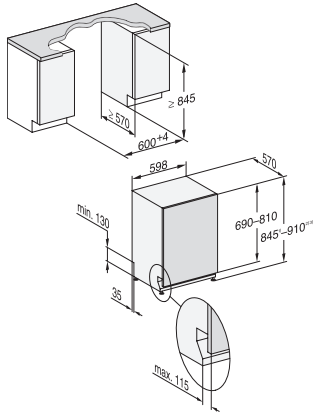

Energy Saver	•
Extra Quiet 37 dB(A)	•
Appliance care	•
Rinse out salt	•
Rinse & Hold	•
Filters	•
<b>Dishwashing options</b>	
AutoDos	•
BottleClean	•
Quick	•
IntenseZone	•
Extra Clean	•
Extra dry	•
<b>Baskets</b>	
Cutlery loading	3D MultiFlex Tray
FlexCare glass holder	2
FlexCare cup rack	1
Basket design	MaxiComfort
MultiClip	•
FlexCare Glass & Bottle	•
XL-Assist	•
StrawClean	•
<b>Safety</b>	
Waterproof system	•
Check filter saturation indicator	•
<b>Technical data</b>	
Niche width min in in.(mm)	23 5/8 (600)
Niche width max in in.(mm)	23 5/8 (600)
Niche height min in in.(mm)	33 3/4 (855)
Niche height max in in.(mm)	36 1/4 (920)
Niche depth in in.(mm)	22 1/2 (570)
Appliance width in in.(mm)	23 5/8 (598)
Appliance height in in.(mm)	33 3/4 (855)
Appliance depth in in.(mm)	22 1/2 (570)
Appliance depth with door open in in.(cm)	47 1/2 (120.5)
Net weight in lbs. (kg)	120 (54.0)
Total connected load in kW	1.40
Voltage in V	120
Fuse rating in A	15
Number of phases	1
Electrical frequency standard	60
Length of water inlet hose in m	5 (1.50)
Length of water drain hose in m	5 (1.50)
Length of electrical wire in ft (m)	4 (1.20)
Min. front panel weight in kg	4.0
Max. front panel weight in kg	12.0
Replacing bulbs	Customer Service

39 dB | Cutlery tray | MaxiComfort baskets | BrilliantLight | AutoDos

G7000/5000 SF, fully integrated dishwasher, 60cm  
(installation drawing)

1) Plinth height 35-155 mm, 2) Plinth height 100-220 mm, 3) Appliance height max. 970 mm with plinth height conversion kit (Mat.-Nr. 6.394.761),