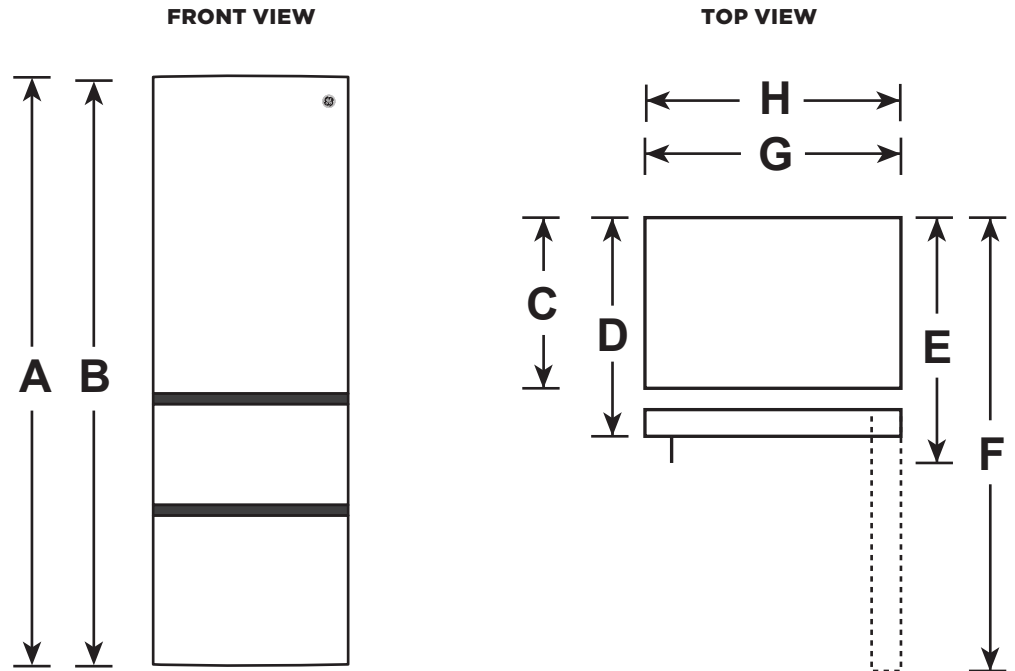

### DIMENSIONS AND INSTALLATION INFORMATION (IN INCHES)

OVERALL DIMENSIONS	Height to top of door (in.) <b>A</b>	70
	Height to top of case (in.) <b>B</b>	69-7/8
	Case depth without door (in.) <b>C</b>	23-1/2
	Case depth less door handle (in.) <b>D</b>	26-1/2
	Case depth with door handle (in.) <b>E</b>	26-1/2
	Depth with fresh food door open 90° (in.) <b>F</b>	47-3/8
	Width (in.) <b>G</b>	23-1/2
	Width with door open 90° inc. door handle (in.) <b>H</b>	24-7/8
AIR CLEARANCES	Each side (in.)	1/8
	Top (in.)	1/8
	Back (in.)	1