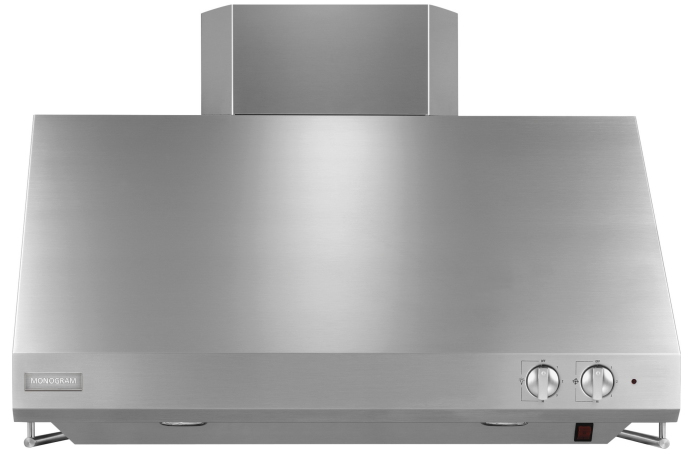


MONOGRAM

ZV36SSJSS

Monogram 36" Stainless Steel Professional Hood

Features

\$2,799 MSRP*

510 CFM vertical exhaust

2 halogen lamps with 4 lighting levels

Infrared warming lamp(s)

Utensil racks

Removable grease trays

Dishwasher-safe removable baffle stainless steel filters

Variable speed fan control

*** Manufacturer's Suggested Retail Price (MSRP)**

Actual retail prices may vary by dealer. MSRP applies to the continental 48 United States and does not include such items as delivery, installation, installation accessories (i.e. range cords), or removal of old appliances. Consult your local authorized GE dealer for its prices.

Specifications

APPROXIMATE DIMENSIONS (HxWxD)

18 in x 36 in x 25 in

FEATURES

Baffle Stainless Steel Filters	2
Cooktop Lighting	2; Halogen
Damper in Transition	Yes
Double Wall Construction	Yes
Exhaust Options	10" Round Duct
Grease Tray	2
Infrared Warming Lamps	1
Lighting Levels	4
Recirculating Capable	No
Removable Filter	Yes
Required Duct Size	10-in. Round
Variable Speed Fan	Yes
Vertical Exhaust Blower Rating (CFM)	510
Welded / Finished Seams	Yes
CFM/ Sones Rating	510/8.0

APPEARANCE

Color Appearance	Stainless Steel
Design Style	Professional
Exterior Design	Straight Sides

WEIGHTS & DIMENSIONS

Approximate Shipping Weight	68 lb
Cabinet Width	36 in
Net Weight	51 lb
Overall Depth	25 in
Overall Height	18 in
Overall Width	36 in