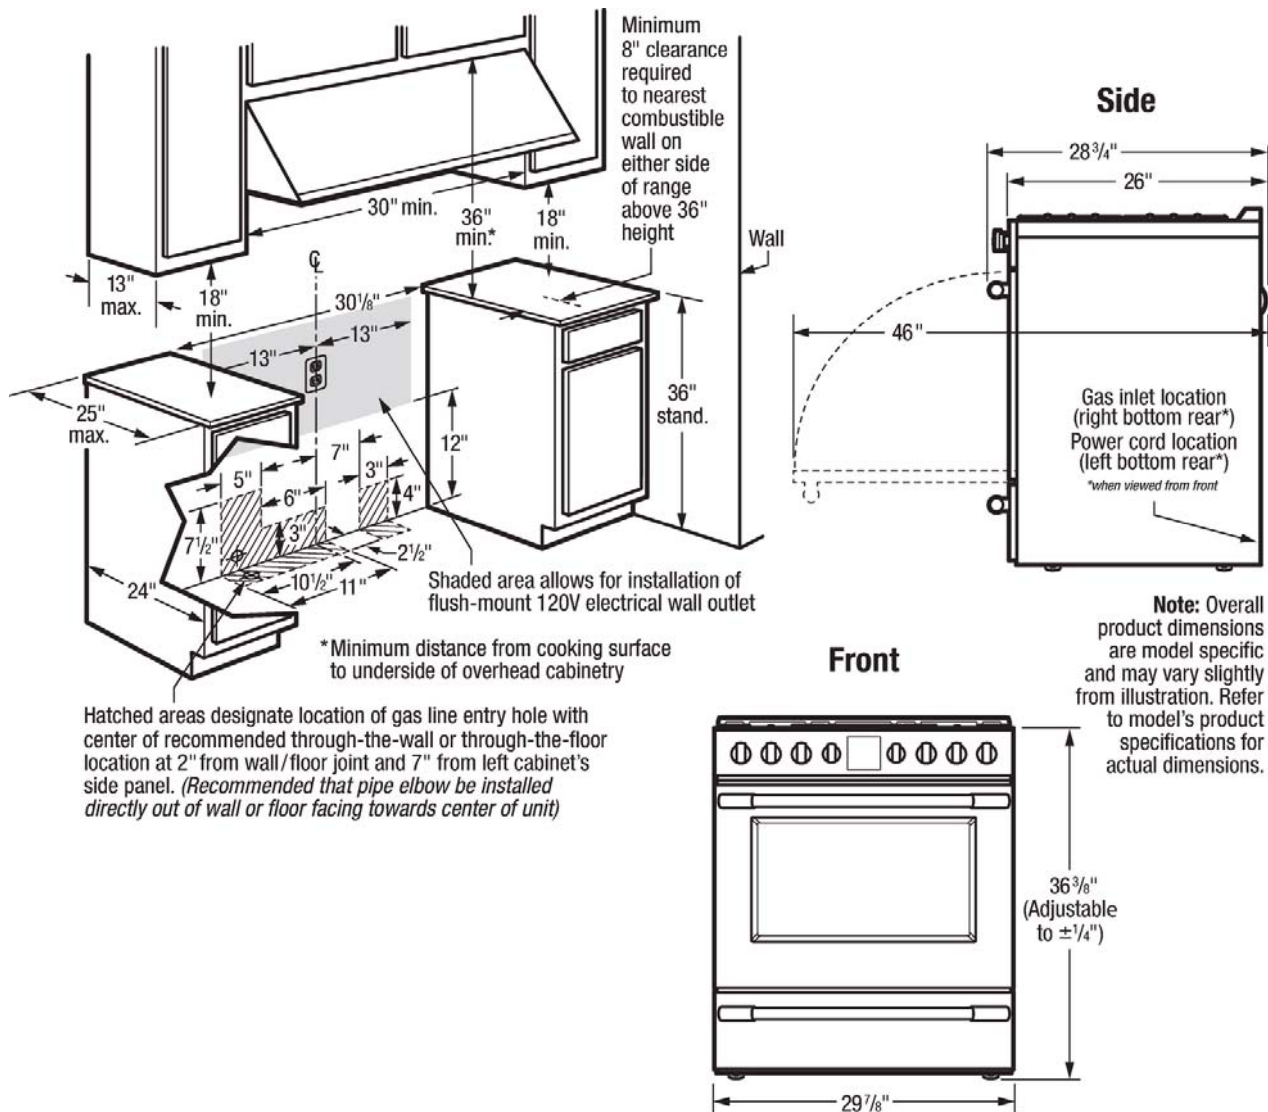

FRIGIDAIRE

PROFESSIONAL.

PCFG3078AF

Available Colors : Stainless Steel

Version : 03/20

Gas Ranges

30" Front Control Freestanding Air Fry Range

Installation Drawing

FRIGIDAIRE

USA • 10200 David Taylor Drive • Charlotte, NC 28262 • 1-800-FRIGIDAIRE • frigidaire.com
CANADA • 5855 Terry Fox Way • Mississauga, ON L5V 3E4 • 1-800-265-8352 • frigidaire.ca