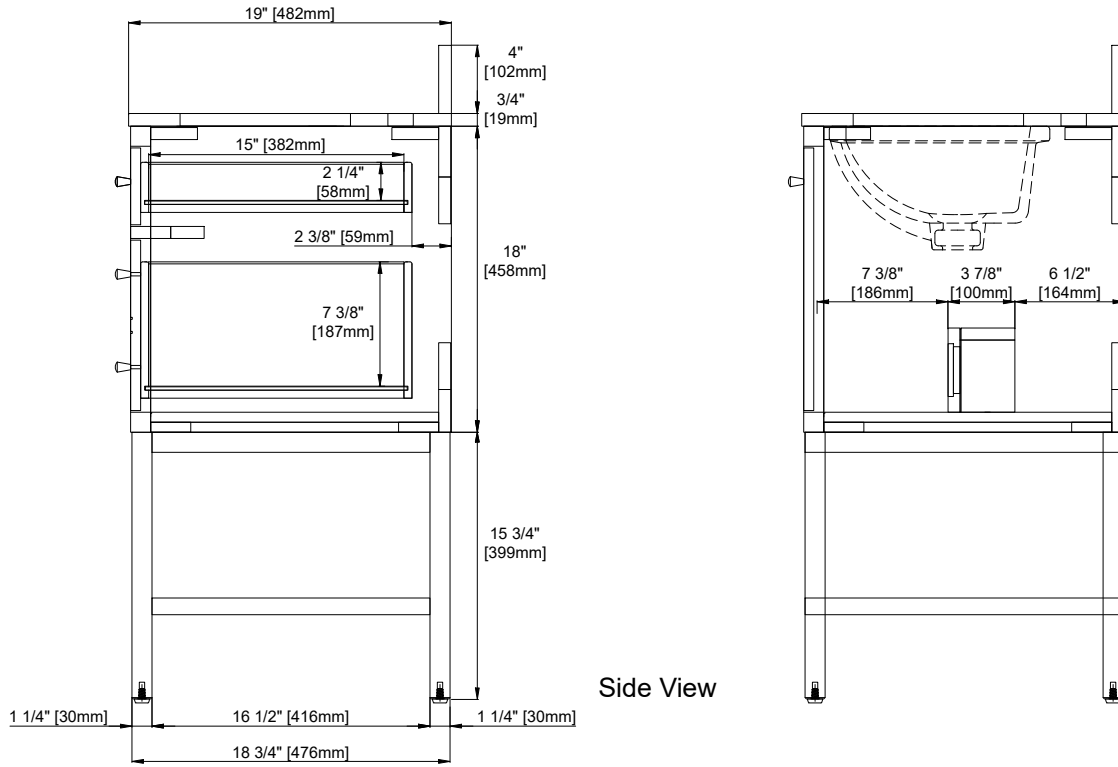

36" SINGLE VANITY

N254-V36-BW
N254-V36-TRB
N254-V36-DPO

Visit Website for Warranty Information
venadesignsco.com

Features and Materials

Solids: Yellow Poplar
Veneers: Bottom Panel - Engineered Oak
Panels: MDF
Number of Doors: Two
Number of Drawers: Two
USB/Power Component: Yes (ETL5011080)
Cord Length: 6'6"
European Soft Close Hinges
Full Extension, Soft Close Glides
Installation: Floor Standing
Assembly Required: Attach the top with sink to the cabinet
Hardware Material and Finish: Zinc Alloy
(TRB,BW,DPO) Champagne Brass
Adjustable levelers
SinkTop Included: Yes
SinkTop Material : Glossy White Composite
Number of Basins: One Fits Drain Hole Size: 1-3/8"
Faucet: 8" Widespread, not included
Basin Overflow: Yes, facing front

Overall Dimensions

Width:36"
Depth:19"
Height: 38-1/2"

ASME A112.19.2-2018/CSA B45.1-18

SINK MODEL: F2014B
CUPC FILE NO: 14592

36" SINGLE VANITY

N254-V36-BW
 N254-V36-TRB
 N254-V36-DPO

Visit Website for Warranty Information
venadesignsco.com

Top View

Front View

Pull

All dimensions are nominal

36" SINGLE VANITY

N254-V36-BW
 N254-V36-TRB
 N254-V36-DPO

Visit Website for Warranty Information
venadesignsco.com

All dimensions are nominal