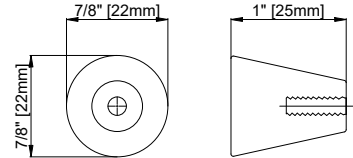

36" SINGLE VANITY

N254-V36-BW
N254-V36-TRB
N254-V36-DPO

Visit Website for Warranty Information
venadesignsco.com

Features and Materials

Solids: Yellow Poplar
Veneers: Bottom Panel - Engineered Oak
Panels: MDF
Number of Doors: Two
Number of Drawers: Two
USB/Power Component: Yes (ETL5011080)
Cord Length: 6'6"
European Soft Close Hinges
Full Extension, Soft Close Glides
Installation: Floor Standing
Assembly Required: Attach the top with sink to the cabinet
Hardware Material and Finish: Zinc Alloy
(TRB,BW,DPO) Champagne Brass
Adjustable levelers
SinkTop Included: Yes
SinkTop Material : Glossy White Composite
Number of Basins: One Fits Drain Hole Size: 1-3/8"
Faucet: 8" Widespread, not included
Basin Overflow: Yes, facing front

Overall Dimensions

Width:36"
Depth:19"
Height: 38-1/2"

ASME A112.19.2-2018/CSA B45.1-18

SINK MODEL: F2014B
CUPC FILE NO: 14592

36" SINGLE VANITY

N254-V36-BW
 N254-V36-TRB
 N254-V36-DPO

Visit Website for Warranty Information
venadesignsco.com

Top View

Front View

Pull

All dimensions are nominal

36" SINGLE VANITY

N254-V36-BW
 N254-V36-TRB
 N254-V36-DPO

Visit Website for Warranty Information
venadesignsco.com

All dimensions are nominal