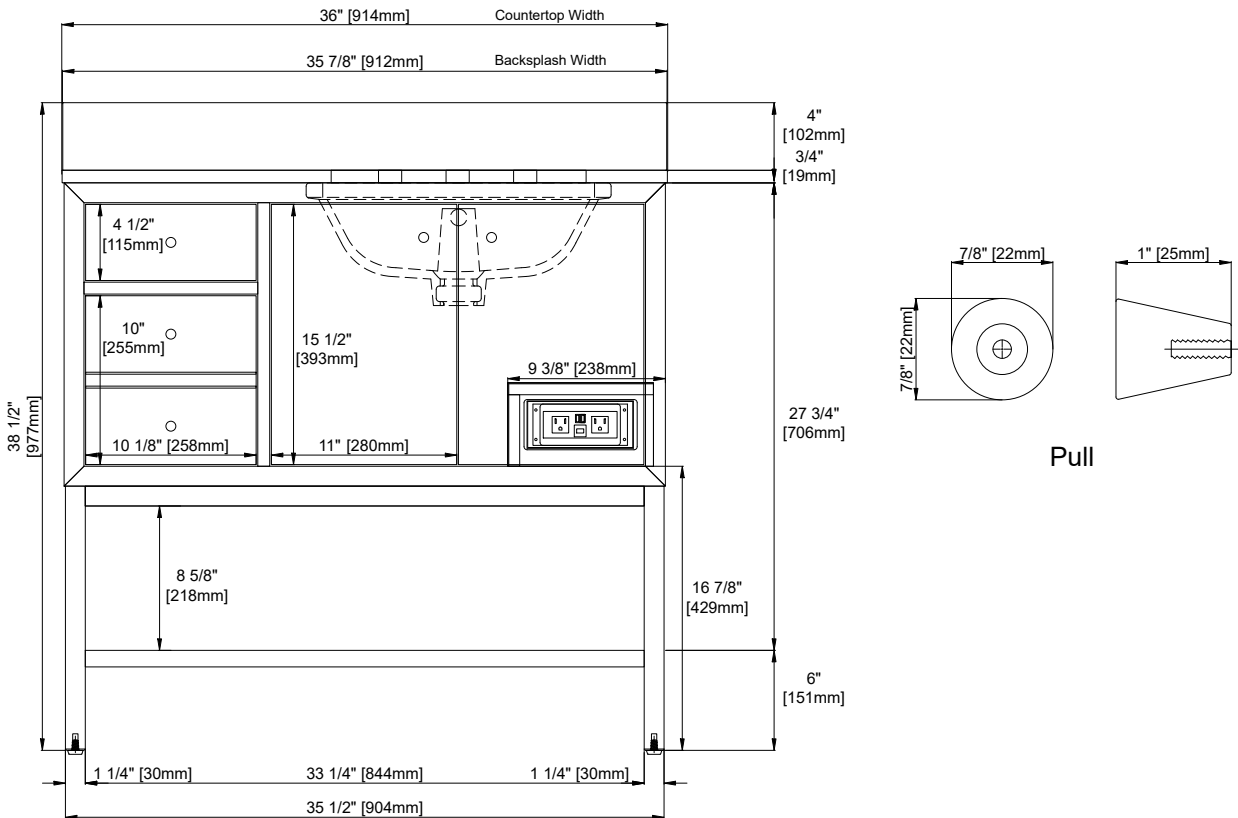

36" SINGLE VANITY

N254-V36-BW
N254-V36-TRB
N254-V36-DPO

Visit Website for Warranty Information
venadesignsco.com

Features and Materials

Solids: Yellow Poplar
Veneers: Bottom Panel - Engineered Oak
Panels: MDF
Number of Doors: Two
Number of Drawers: Two
USB/Power Component: Yes (ETL5011080)
Cord Length: 6'6"
European Soft Close Hinges
Full Extension, Soft Close Glides
Installation: Floor Standing
Assembly Required: Attach the top with sink to the cabinet
Hardware Material and Finish: Zinc Alloy
(TRB,BW,DPO) Champagne Brass
Adjustable levelers
SinkTop Included: Yes
SinkTop Material : Glossy White Composite
Number of Basins: One Fits Drain Hole Size: 1-3/8"
Faucet: 8" Widespread, not included
Basin Overflow: Yes, facing front

Overall Dimensions

Width:36"
Depth:19"
Height: 38-1/2"

ASME A112.19.2-2018/CSA B45.1-18

SINK MODEL: F2014B
CUPC FILE NO: 14592

36" SINGLE VANITY

N254-V36-BW
 N254-V36-TRB
 N254-V36-DPO

Visit Website for Warranty Information
venadesignsco.com

Top View

Front View

Pull

All dimensions are nominal

36" SINGLE VANITY

N254-V36-BW
 N254-V36-TRB
 N254-V36-DPO

Visit Website for Warranty Information
venadesignsco.com

All dimensions are nominal