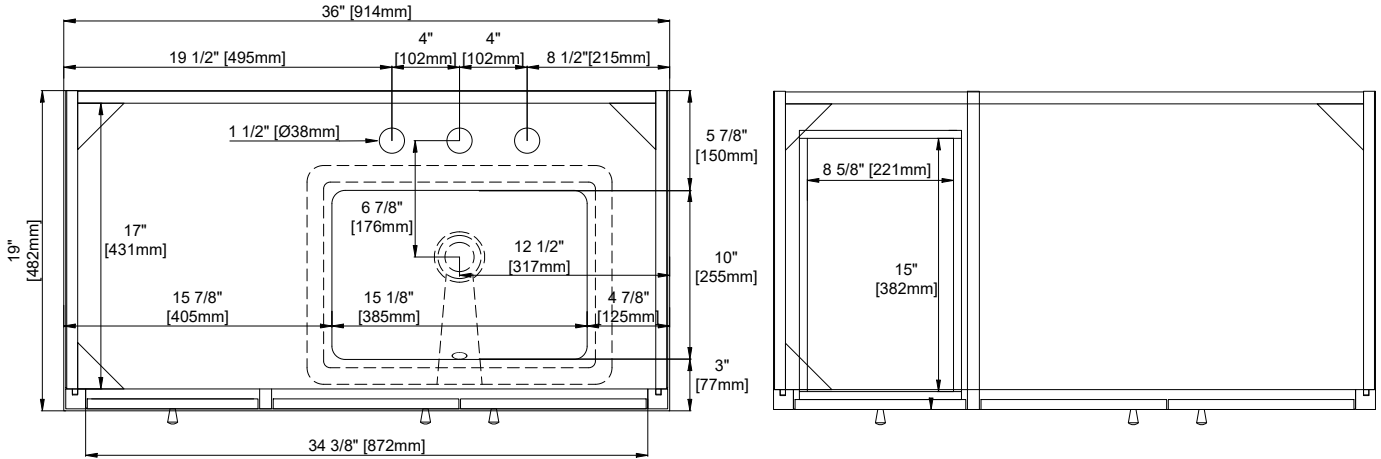

36" SINGLE VANITY

N254-V36-BW
N254-V36-TRB
N254-V36-DPO

Visit Website for Warranty Information
venadesignsco.com

Features and Materials

Solids: Yellow Poplar
Veneers: Bottom Panel - Engineered Oak
Panels: MDF
Number of Doors: Two
Number of Drawers: Two
USB/Power Component: Yes (ETL5011080)
Cord Length: 6'6"
European Soft Close Hinges
Full Extension, Soft Close Glides
Installation: Floor Standing
Assembly Required: Attach the top with sink to the cabinet
Hardware Material and Finish: Zinc Alloy
(TRB,BW,DPO) Champagne Brass
Adjustable levelers
SinkTop Included: Yes
SinkTop Material : Glossy White Composite
Number of Basins: One Fits Drain Hole Size: 1-3/8"
Faucet: 8" Widespread, not included
Basin Overflow: Yes, facing front

Overall Dimensions

Width:36"
Depth:19"
Height: 38-1/2"

ASME A112.19.2-2018/CSA B45.1-18

SINK MODEL: F2014B
CUPC FILE NO: 14592

36" SINGLE VANITY

N254-V36-BW
 N254-V36-TRB
 N254-V36-DPO

Visit Website for Warranty Information
venadesignsco.com

Top View

Front View

Pull

All dimensions are nominal

36" SINGLE VANITY

N254-V36-BW
 N254-V36-TRB
 N254-V36-DPO

Visit Website for Warranty Information
venadesignsco.com

All dimensions are nominal