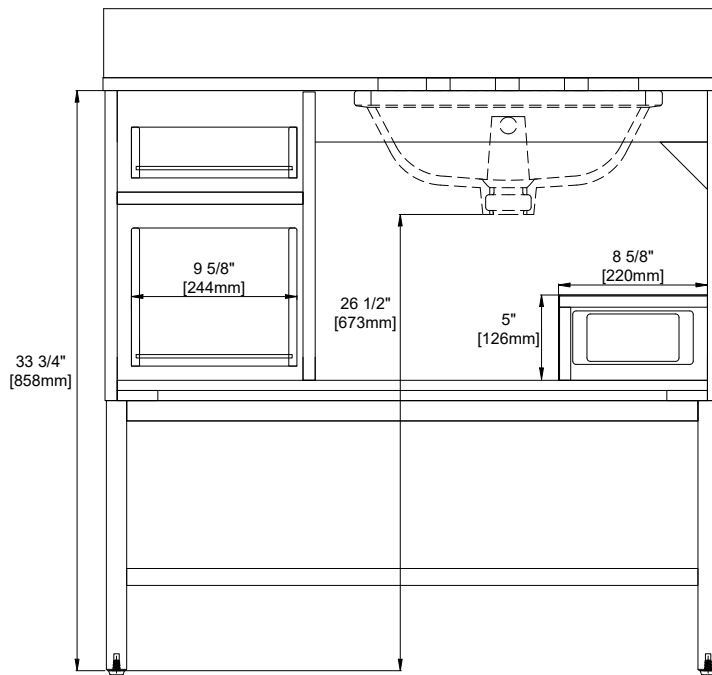

36" SINGLE VANITY

N254-V36-BW
N254-V36-TRB
N254-V36-DPO

Visit Website for Warranty Information
venadesignsco.com

Features and Materials

Solids: Yellow Poplar
Veneers: Bottom Panel - Engineered Oak
Panels: MDF
Number of Doors: Two
Number of Drawers: Two
USB/Power Component: Yes (ETL5011080)
Cord Length: 6'6"
European Soft Close Hinges
Full Extension, Soft Close Glides
Installation: Floor Standing
Assembly Required: Attach the top with sink to the cabinet
Hardware Material and Finish: Zinc Alloy
(TRB,BW,DPO) Champagne Brass
Adjustable levelers
SinkTop Included: Yes
SinkTop Material : Glossy White Composite
Number of Basins: One Fits Drain Hole Size: 1-3/8"
Faucet: 8" Widespread, not included
Basin Overflow: Yes, facing front

Overall Dimensions

Width:36"
Depth:19"
Height: 38-1/2"

ASME A112.19.2-2018/CSA B45.1-18

SINK MODEL: F2014B
CUPC FILE NO: 14592

36" SINGLE VANITY

N254-V36-BW
 N254-V36-TRB
 N254-V36-DPO

Visit Website for Warranty Information
venadesignsco.com

Top View

Front View

Pull

All dimensions are nominal

36" SINGLE VANITY

N254-V36-BW
 N254-V36-TRB
 N254-V36-DPO

Visit Website for Warranty Information
venadesignsco.com

All dimensions are nominal