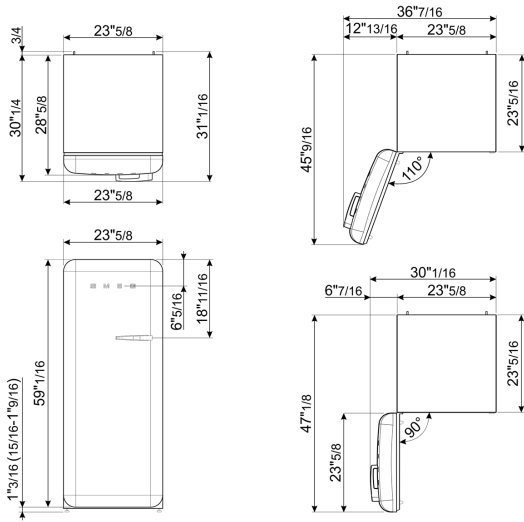

## Performance / Energy Label

Freezer volume	0.92 cu. ft.
----------------	--------------

## Logistic Information

Width	23 11/16 "
Height	60 1/4 "
Depth without handle	28 11/16 "
Net weight	163 lbs

## Product dimension drawing