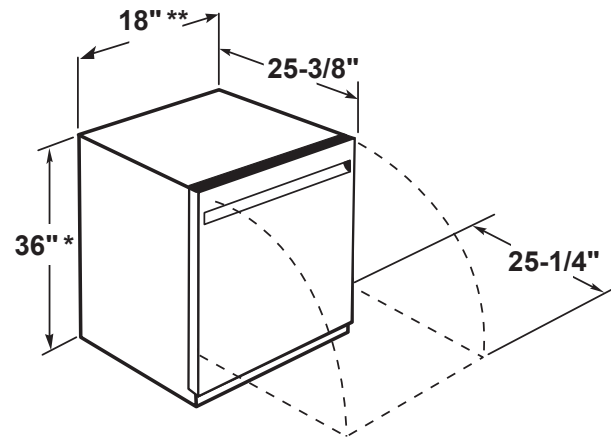

GPT145SSL

GE® 18" Portable Dishwasher

DIMENSIONS AND INSTALLATION INFORMATION (IN INCHES)

ELECTRICAL RATING

Voltage AC 120
Hertz..... 60
Total connected load amperage..... 8.9

For use on adequately wired 120-volt, 15-amp circuit having 2-wire service with a separate ground wire. This appliance must be grounded for safe operation.

INSTALLATION INFORMATION:

Before installing, consult installation instructions packed with product for current dimensional data.

*Includes top and wheels

**Includes countertop

For answers to your Monogram, GE Café™ Series, GE Profile™ Series or GE Appliances product questions, visit our website at geappliances.com or call GE Answer Center® Service, 800.626.2000.