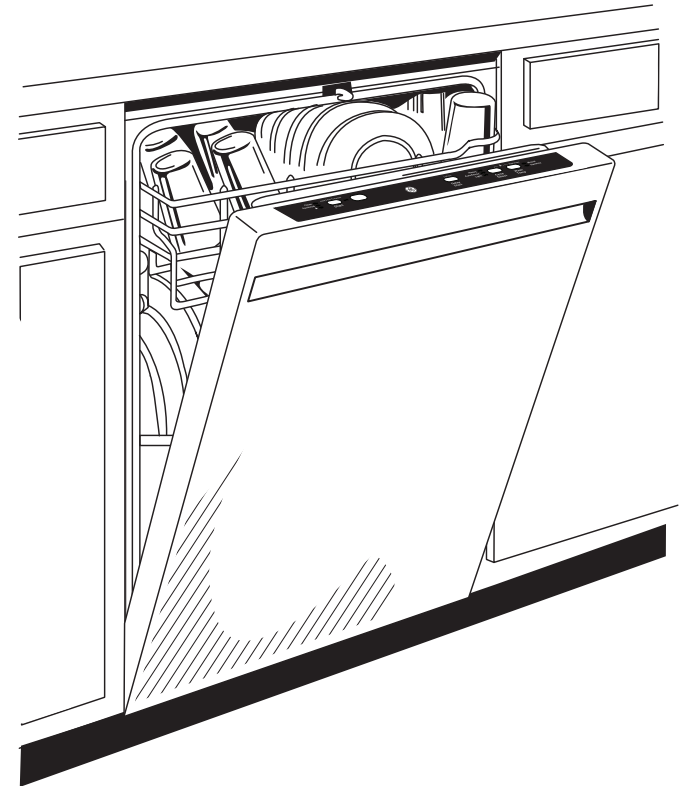

GPT145SSL

GE® 18" Portable Dishwasher

FEATURES AND BENEFITS

Autosense Cycle - A beam of light measures soil levels and water temperature to adjust to the ideal cycle time

Piranha Hard Food Disposer - To ensure consistently clean items, this stainless steel blade rotates at 3,600 RPM to pulverize food particles and helps to prevent large particles from clogging the wash arms

Sanitize option (NSF Certified) - High-temperature rinse sanitizes and reduces by 99.999% the bacteria found on dishes

3-Level Wash - Expect exceptionally clean table-ready dishes with powerful wash arms

55 dBA

Model GPT145SSLSS - Stainless steel

For answers to your Monogram, GE Café™ Series, GE Profile™ Series or GE Appliances product questions, visit our website at geappliances.com or call GE Answer Center® Service, 800.626.2000.