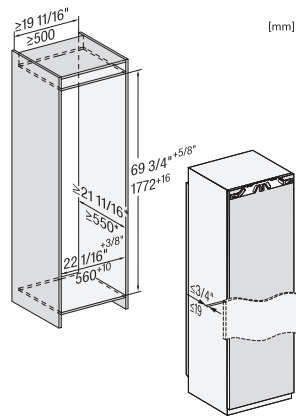

## KS 7793 D

Built-in refrigerator, 70 in (178 cm) niche height  
with PerfectFresh Active, FlexiLight 2.0, and FlexiTray for maximum convenience.

- Fresh 5x longer with active humidification – PerfectFresh Active
- Individually adjustable glass shelf lighting with FlexiLight 2.0
- Uniform temperature distribution inside the appliance – DynaCool
- Easy to remove items thanks to pivotable glass shelf – FlexiTray
- Door shelf heights can be adjusted individually

KS 7793 D

Built-in refrigerator, 70 in (178 cm) niche height  
with PerfectFresh Active, FlexiLight 2.0, and FlexiTray for maximum convenience.

EAN: 4002516424697 / Material number: 11749850 /  
Old Material Number: 36779301USA

Acoustic door alarm	•
Optical door alarm	•
<b>Technical data</b>	
Niche width in inches (mm), min.	22 1/8 (560)
Niche width in inches (mm), max.	22 1/2 (570)
Niche height in inches (mm), min.	69 7/8 (1772)
Niche height in inches (mm), max.	70 1/2 (1788)
Niche depth in in.(mm)	21 3/4 (550)
Appliance width in in.(mm)	22 (559)
Appliance height in in.(mm)	69 5/8 (1770)
Appliance depth in in.(mm)	21 1/2 (546)
Weight in lbs.(kg)	159 (72.0)
Type of mounting	Fixed door
Maximum fridge compartment door front weight in lbs. (kg)	58 (26)
Climate range	SN-T
Fridge compartment volume in cu. ft. (l)	6.99 (198)
including PerfectFresh zone in l	3.46 (98)
Total usable capacity in cu. ft. (l)	10.45 (296)
Current consumption in milliampere (mA)	2300
Voltage in V	115
Fuse rating in A	10
Number of phases	1
Frequency in Hz	60
Wire length in ft (m)	7 (2.2)
Replacing bulbs	Customer Service
<b>Standard accessories</b>	
Egg rack	•
Water filter	Nein
PerfectFresh organization box	•

## KS 7793 D

Built-in refrigerator, 70 in (178 cm) niche height with PerfectFresh Active, FlexiLight 2.0, and FlexiTray for maximum convenience.

KS7793D, FNS7794E, side view (US)

KS7793D, FNS7794E, built-in (installation (US)