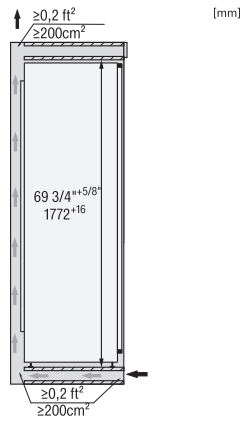

KS 7793 D

Built-in refrigerator, 70 in (178 cm) niche height  
with PerfectFresh Active, FlexiLight 2.0, and FlexiTray for maximum convenience.

EAN: 4002516424697 / Material number: 11749850 /  
Old Material Number: 36779301USA

Acoustic door alarm	•
Optical door alarm	•
<b>Technical data</b>	
Niche width in inches (mm), min.	22 1/8 (560)
Niche width in inches (mm), max.	22 1/2 (570)
Niche height in inches (mm), min.	69 7/8 (1772)
Niche height in inches (mm), max.	70 1/2 (1788)
Niche depth in in.(mm)	21 3/4 (550)
Appliance width in in.(mm)	22 (559)
Appliance height in in.(mm)	69 5/8 (1770)
Appliance depth in in.(mm)	21 1/2 (546)
Weight in lbs.(kg)	159 (72.0)
Type of mounting	Fixed door
Maximum fridge compartment door front weight in lbs. (kg)	58 (26)
Climate range	SN-T
Fridge compartment volume in cu. ft. (l)	6.99 (198)
including PerfectFresh zone in l	3.46 (98)
Total usable capacity in cu. ft. (l)	10.45 (296)
Current consumption in milliampere (mA)	2300
Voltage in V	115
Fuse rating in A	10
Number of phases	1
Frequency in Hz	60
Wire length in ft (m)	7 (2.2)
Replacing bulbs	Customer Service
<b>Standard accessories</b>	
Egg rack	•
Water filter	Nein
PerfectFresh organization box	•

## KS 7793 D

Built-in refrigerator, 70 in (178 cm) niche height with PerfectFresh Active, FlexiLight 2.0, and FlexiTray for maximum convenience.

KS7793D, FNS7794E, side view (US)

KS7793D, FNS7794E, built-in (installation (US)

\*The declared energy consumption was calculated in a 560 mm deep niche. The appliance is fully functional in a 550 mm niche but the energy consumption will be slightly higher.