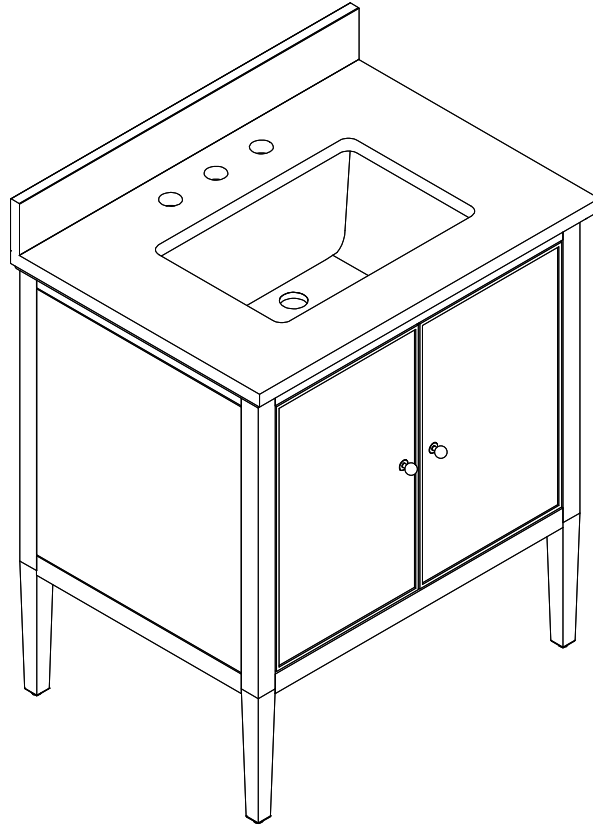

# 30" SINGLE VANITY

N542-V30-BW  
N542-V30-KNO

---

## Features and Materials

Solids: Rubberwood (KNO), Poplar (BW)  
Veneers: (KNO) Engineered Oak  
Panels: MDF  
Number of Doors: Two  
Hardware Features: European Soft Close Hinges,  
Adjustable Levelers  
USB/Power Component: Yes (ETL5011080)  
Cord Length: 6'6"  
Installation Type: Floor standing  
Assembly Required: Attach the top with sink to the cabinet  
Hardware Material: Zinc Alloy  
Hardware Finish: (BW, KNO) Champagne Brass  
Sink Top Included: Yes  
Sink Top Material: Glossy White Composite Stone  
Number of Basins: One  
Faucet: 8" Widespread, not included  
Basin Overflow: Yes, facing front  
Fits Drain Hole Size: 1-3/8"

## Overall Dimensions

Width: 30"  
Depth: 22"  
Height: 38-1/2"  
includes 4" backsplash

ASME A112.19.2-2024/CSA B45.1-24

SINK MODEL: SNK-V1  
CUPC FILE NO: 13093

# 30" SINGLE VANITY

N542-V30-BW

N542-V30-KNO

Back View

All dimensions are nominal  
3/3

Version: 202510