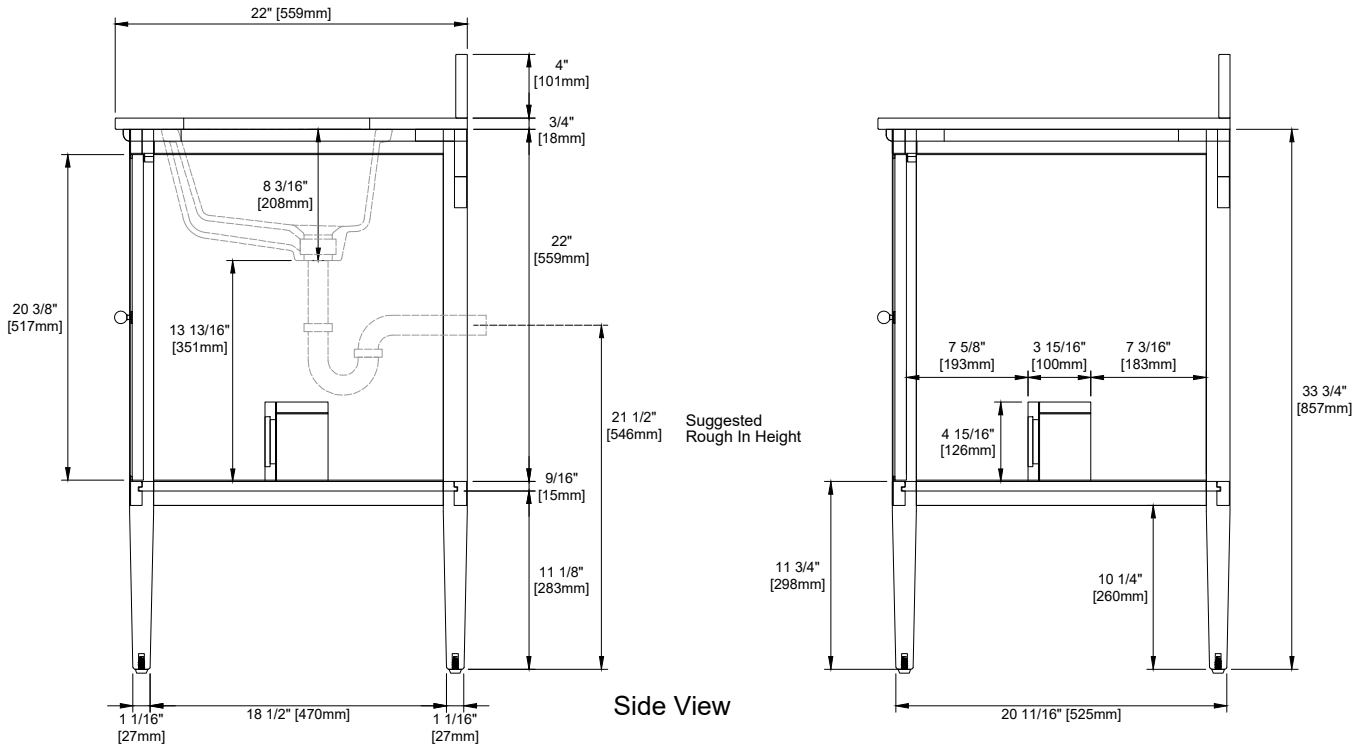

# 30" SINGLE VANITY

N542-V30-BW  
N542-V30-KNO

---

## Features and Materials

Solids: Rubberwood (KNO), Poplar (BW)  
Veneers: (KNO) Engineered Oak  
Panels: MDF  
Number of Doors: Two  
Hardware Features: European Soft Close Hinges,  
Adjustable Levelers  
USB/Power Component: Yes (ETL5011080)  
Cord Length: 6'6"  
Installation Type: Floor standing  
Assembly Required: Attach the top with sink to the cabinet  
Hardware Material: Zinc Alloy  
Hardware Finish: (BW, KNO) Champagne Brass  
Sink Top Included: Yes  
Sink Top Material: Glossy White Composite Stone  
Number of Basins: One  
Faucet: 8" Widespread, not included  
Basin Overflow: Yes, facing front  
Fits Drain Hole Size: 1-3/8"

## Overall Dimensions

Width: 30"  
Depth: 22"  
Height: 38-1/2"  
includes 4" backsplash

ASME A112.19.2-2024/CSA B45.1-24

SINK MODEL: SNK-V1  
CUPC FILE NO: 13093

# 30" SINGLE VANITY

N542-V30-BW

N542-V30-KNO

Back View

All dimensions are nominal  
3/3

Version: 202510