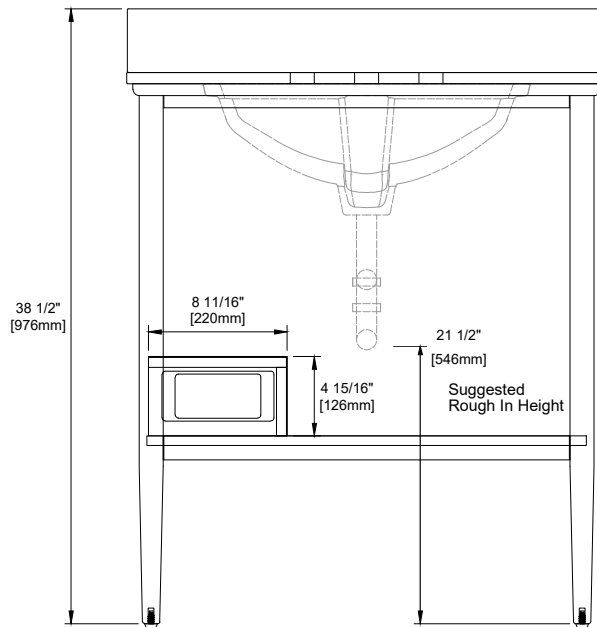

## Features and Materials

Solids: Rubberwood (KNO), Poplar (BW)  
Veneers: (KNO) Engineered Oak  
Panels: MDF  
Number of Doors: Two  
Hardware Features: European Soft Close Hinges,  
Adjustable Levelers  
USB/Power Component: Yes (ETL5011080)  
Cord Length: 6'6"  
Installation Type: Floor standing  
Assembly Required: Attach the top with sink to the cabinet  
Hardware Material: Zinc Alloy  
Hardware Finish: (BW, KNO) Champagne Brass  
Sink Top Included: Yes  
Sink Top Material: Glossy White Composite Stone  
Number of Basins: One  
Faucet: 8" Widespread, not included  
Basin Overflow: Yes, facing front  
Fits Drain Hole Size: 1-3/8"

## Overall Dimensions

Width: 30"  
Depth: 22"  
Height: 38-1/2"  
includes 4" backsplash

ASME A112.19.2-2024/CSA B45.1-24

SINK MODEL: SNK-V1  
CUPC FILE NO: 13093

# 30" SINGLE VANITY

N542-V30-BW

N542-V30-KNO

Back View

All dimensions are nominal  
3/3

Version: 202510