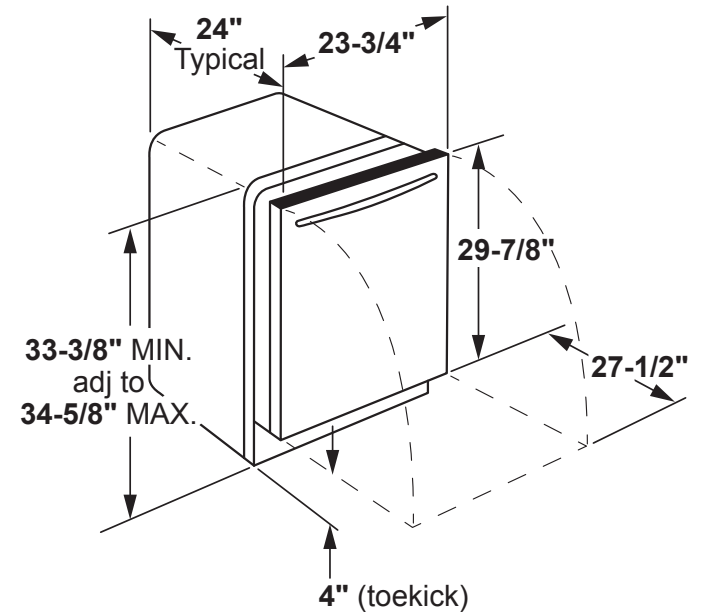

GDT665SBN/SFN/SGN/SMN/SSN

GE® Stainless Steel Interior Dishwasher with Hidden Controls

DIMENSIONS AND INSTALLATION INFORMATION (IN INCHES)

ELECTRICAL RATING

Voltage AC.....	120
Hertz.....	60
Total connected load amperage.....	6.6
Calrod® heater watts max.....	800/500

For use on adequately wired 120-volt, 15-amp circuit having 2-wire service with a separate ground wire. This appliance must be grounded for safe operation.

INSTALLATION INFORMATION: Before installing, consult installation instructions packed with product for current dimensional data.