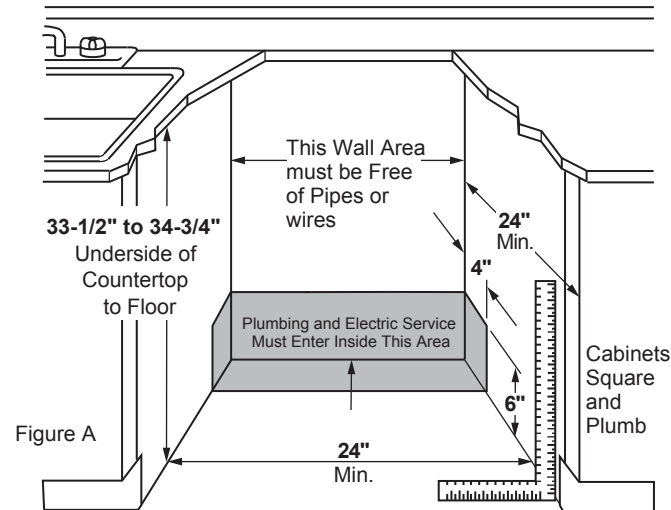

GDT665SBN/SFN/SGN/SMN/SSN

GE® Stainless Steel Interior Dishwasher with Hidden Controls

DIMENSIONS AND INSTALLATION INFORMATION (IN INCHES)

ELECTRICAL RATING

Voltage AC.....	120
Hertz.....	60
Total connected load amperage.....	6.6
Calrod® heater watts max.....	800/500

For use on adequately wired 120-volt, 15-amp circuit having 2-wire service with a separate ground wire. This appliance must be grounded for safe operation.

INSTALLATION INFORMATION: Before installing, consult installation instructions packed with product for current dimensional data.