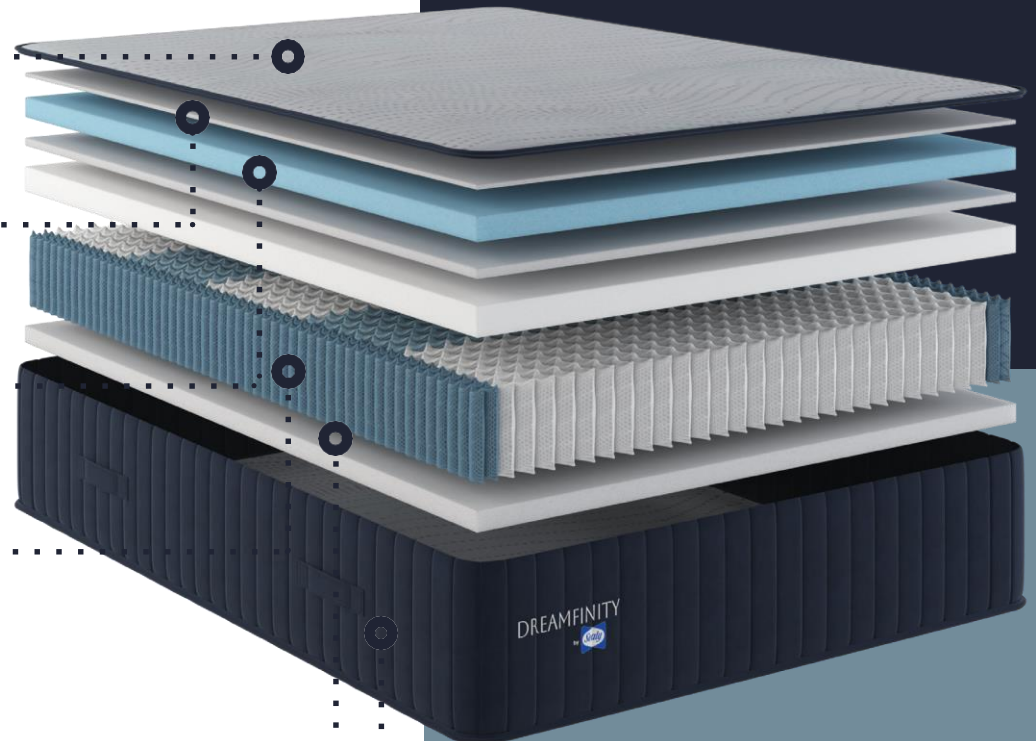

DREAMFINITY SELECT

15.75" SELECT FIRM TIGHT TOP

DREAMFINITY

by:

THE BUILD

COOLING COVER

Advanced cooling fabric promotes airflow and helps pull heat away from the body for a consistently cool and comfortable sleep experience.

2" THERAGEL™ MEMORY FOAM

Combines the body-conforming of memory infused with copper, silver, and graphite for enhanced cooling and antimicrobial benefits.

5.5" HD SUPPORTIVE FOAM

Medium-feel upholstery foam layers designed to gently conform to your body's contours while delivering long-lasting support and resilience.

8" 1130 COMBI-ZONE®

With 1130 responsive coils and advanced zoned construction, the Combi-Zone system adapts to your body for balanced support, reduced partner disturbance, and a more restorative sleep experience.

QUANTUM EDGE™

Coil Edge System reinforces the perimeter to the mattress to deliver stronger edge support, improved stability, and a more usable sleep surface for lasting comfort and durability.

ADJUSTABLE BASE FRIENDLY

Engineered to personalize your sleep position for enhanced comfort and relaxation.

CertiPUR-US® Certified

Made in the USA

10-Year Limited Warranty