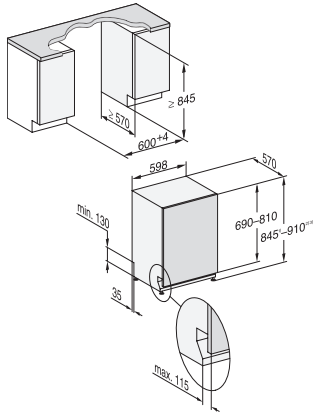

G 7266 SCVi SF

Fully integrated dishwashers in standard size

42 dB | Cutlery tray | ExtraComfort baskets | QuickIntenseWash | Miele@home

G7000/5000 SF, fully integrated dishwasher, 60cm
(installation drawing)

1) Plinth height 35-155 mm, 2) Plinth height 100-220 mm, 3) Appliance height max. 970 mm with plinth height conversion kit (Mat.-Nr. 6.394.761),