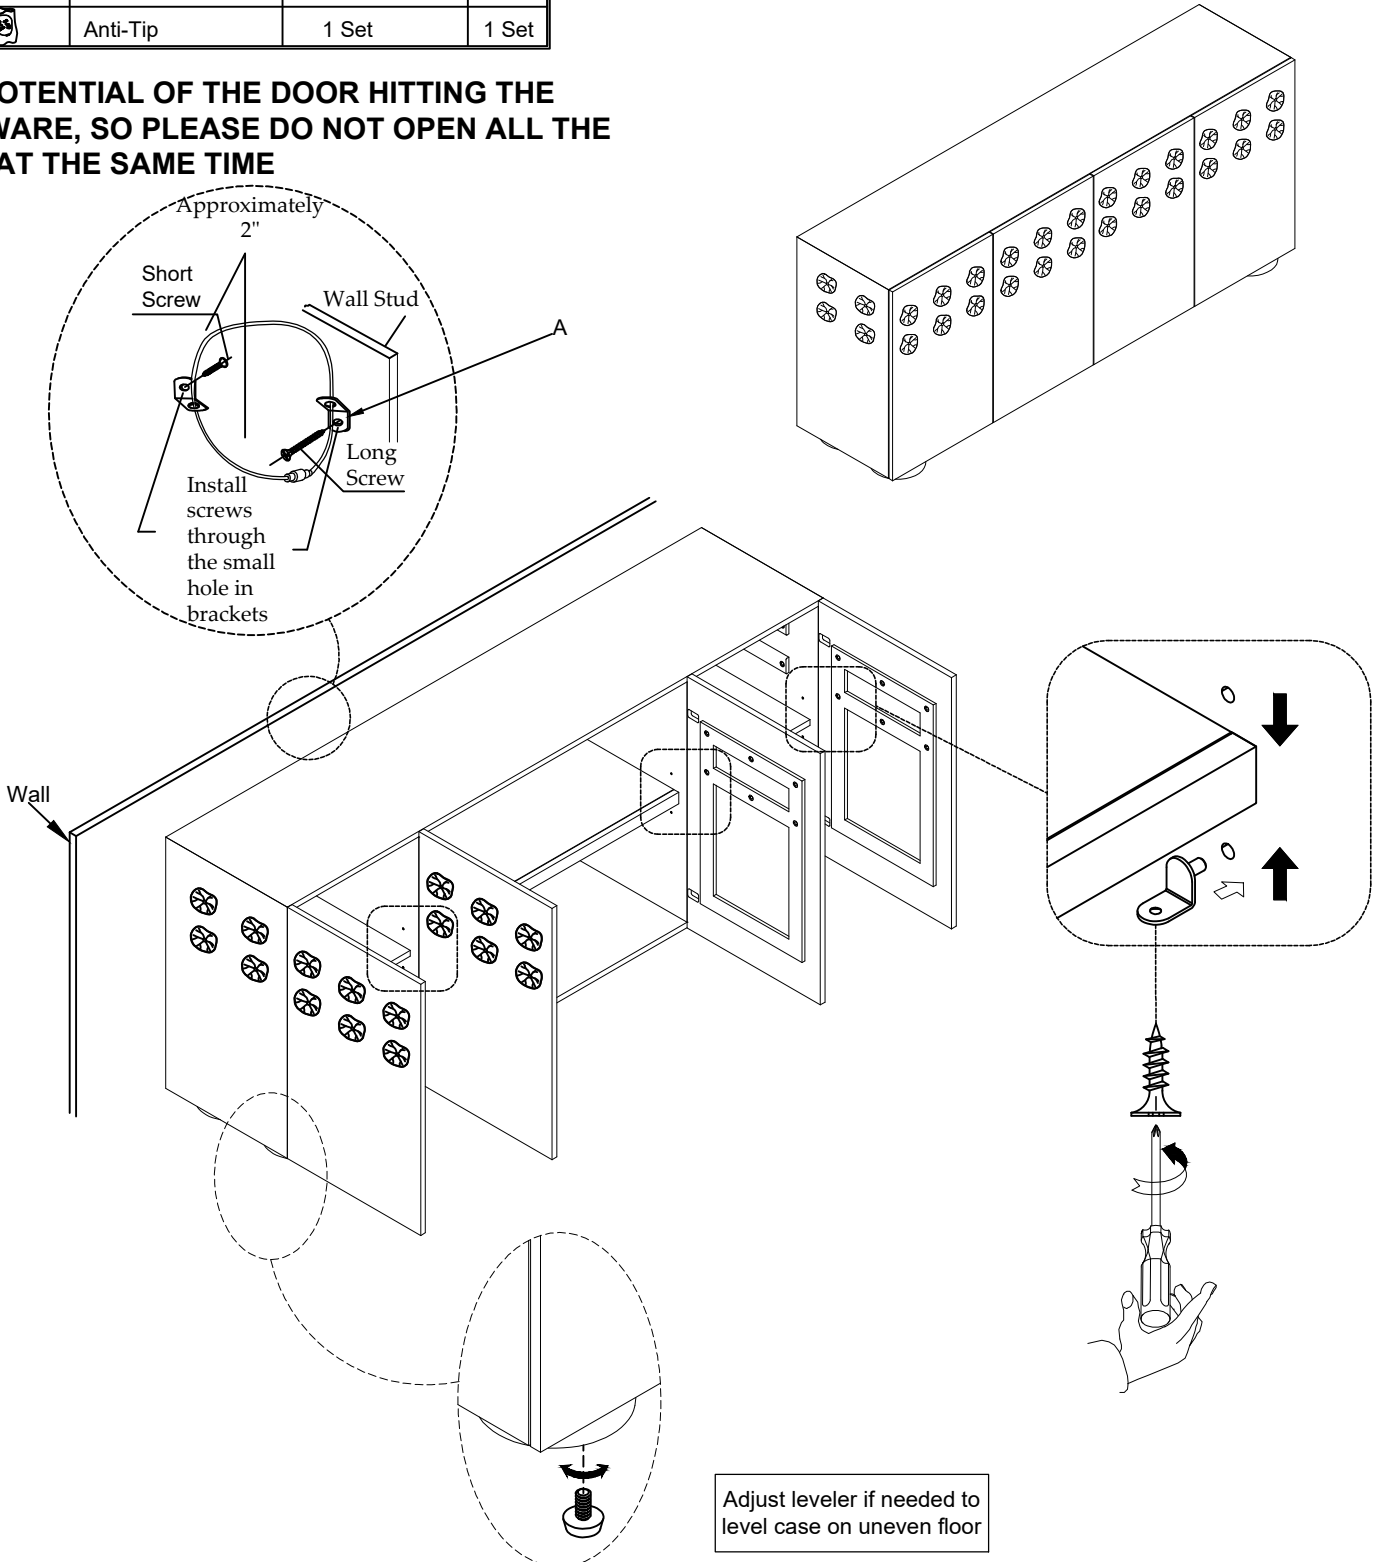

# ASSEMBLY INSTRUCTION

Item: 7228-55041-85 Pilea Entertainment Credenza  
7228-55041-02 Pilea Entertainment Credenza

Thank you for purchasing this quality product. Be sure to unpack carefully looking for small parts which may have come loose during shipment.

Read all instruction and study the drawing carefully before starting the assembly process:

HARDWARE PACK

NO	DRAWING	DESCRIPTION	SIZE	QTY
A		Anti-Tip	1 Set	1 Set

**Note: POTENTIAL OF THE DOOR HITTING THE HARDWARE, SO PLEASE DO NOT OPEN ALL THE DOOR AT THE SAME TIME**

Adjust leveler if needed to level case on uneven floor