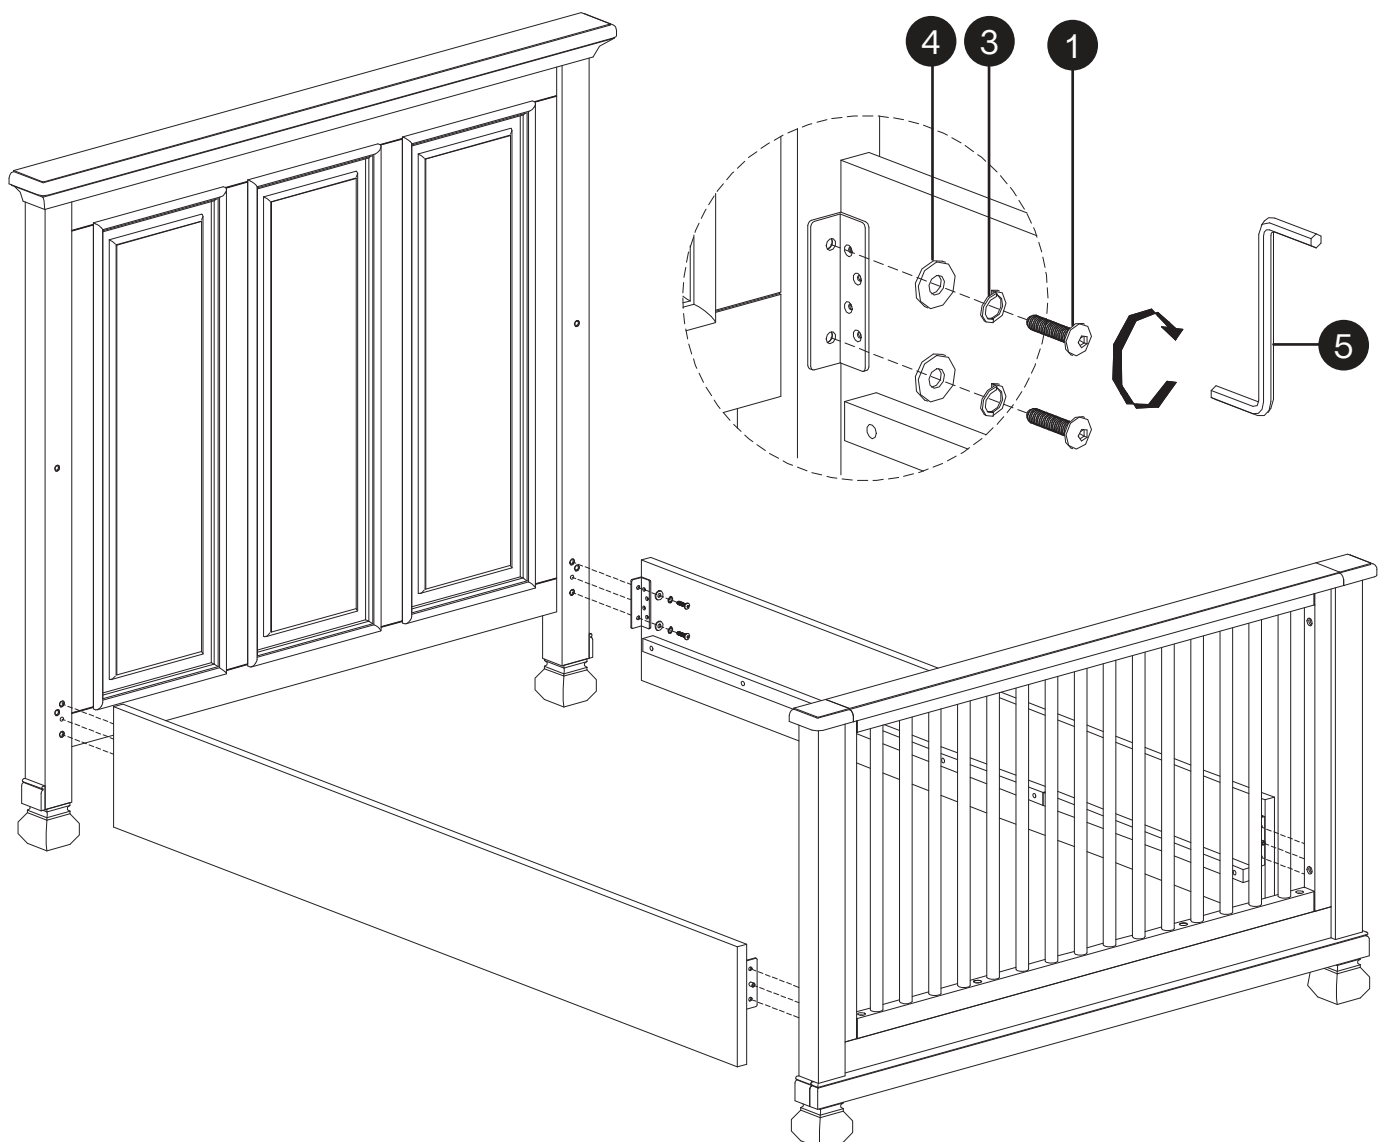

solvang full-size bed

WHAT COMES IN THE BOX

A. BED RAILS	B. SLATS ROLLS
	

HARDWARE

1. Allen Head Bolt .75" x8	2. Screws 1.25" x24
	
3. Lock Washers x8	4. Flat Washers x8
	
5. Allen Wrench	
	

solvang full-size bed

what you will need

1. Allen Head Bolt .75" x8	3. Lock Washers x8
	
4. Flat Washers x8	5. Allen Wrench
	

CARE AND MAINTENANCE:

Periodically check your crib for any loose bolts and screws and tighten where needed. If crib is damaged, do not use. Contact us for replacement parts. Clean with mild soap that is safe on wood, using a soft rag. Rinse and dry thoroughly. Avoid excess moisture.