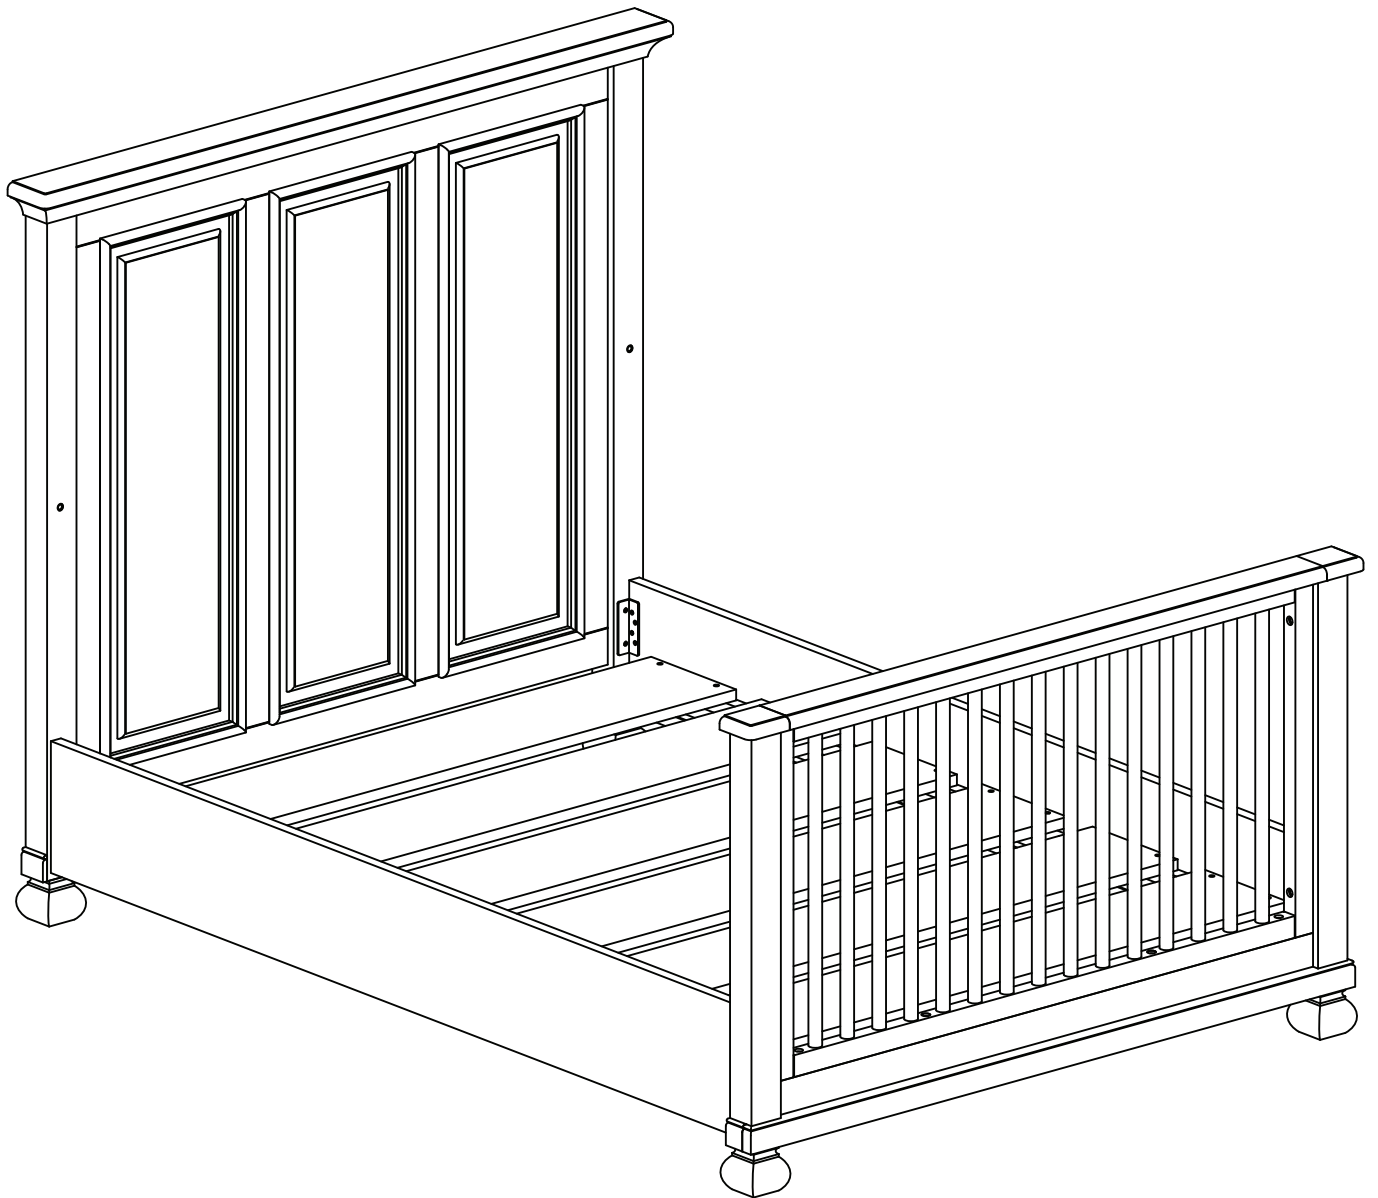

solvang full-size bed

WHAT COMES IN THE BOX

A. BED RAILS	B. SLATS ROLLS
	

HARDWARE

1. Allen Head Bolt .75" x8	2. Screws 1.25" x24
	
3. Lock Washers x8	4. Flat Washers x8
	
5. Allen Wrench	
	

solvang full-size bed