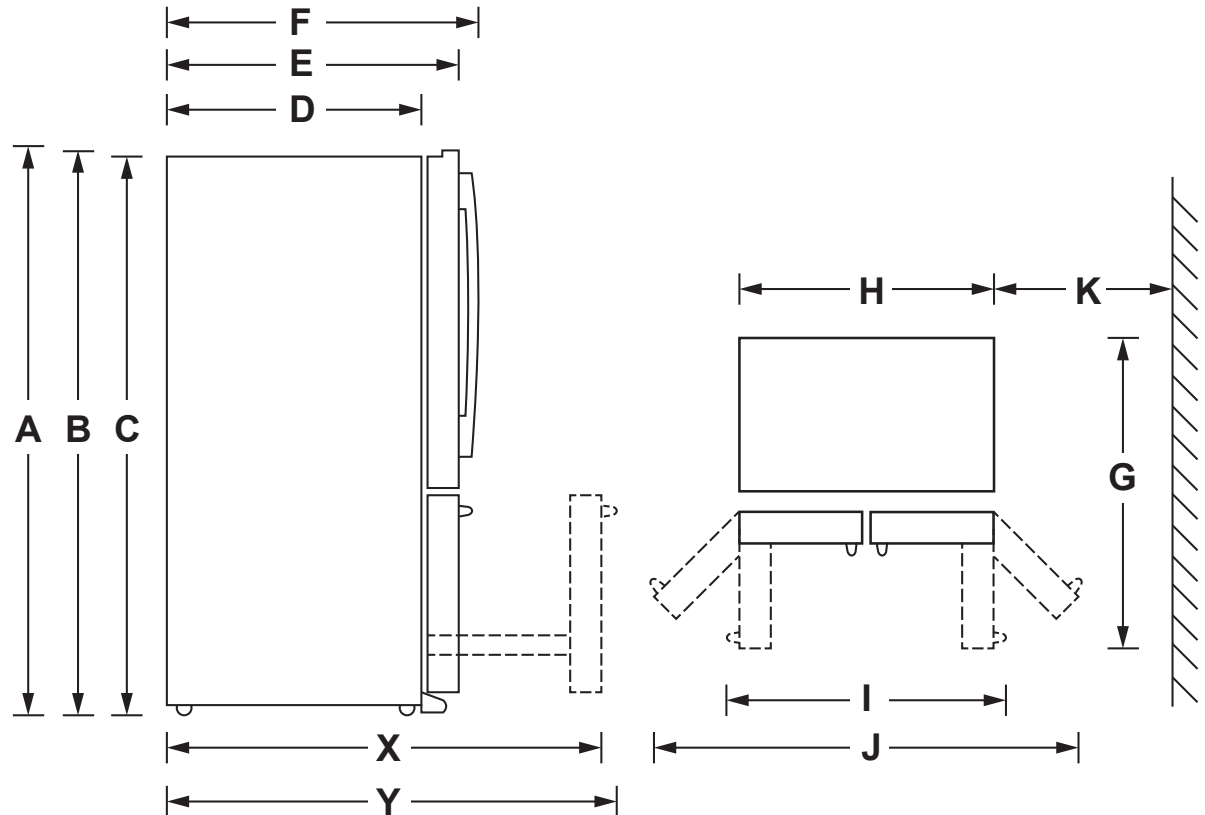

GFE28GBL/GMK/GSK/GEL

GE® ENERGY STAR® 27.8 Cu. Ft. French-Door Refrigerator

DIMENSIONS AND INSTALLATION INFORMATION (IN INCHES)

Height to top of door (in.) A	70-1/2
Height to top of hinge (in.) B	69-7/8
Height to top of case (in.) C	69
Case depth without door (in.) D	29-3/8
Case depth less door handle (in.) E	34-3/4
Case depth with door handle (in.) F	36-1/4
Depth with fresh food door open 90° (in.) G	48-3/8
Width (in.) H	35-3/4
Width with door open 90° with door handle (in.) I	44-5/8
Width with doors open fully (in.) J	68-1/4
Min distance between side of case and wall, in either direction, to allow doors to open fully (in.) K	16-3/8
Depth with FZ door completely open (w/o handle) (in.) X	51-7/8
Depth with FZ door completely open (w/ handle) (in.) Y	53-3/8