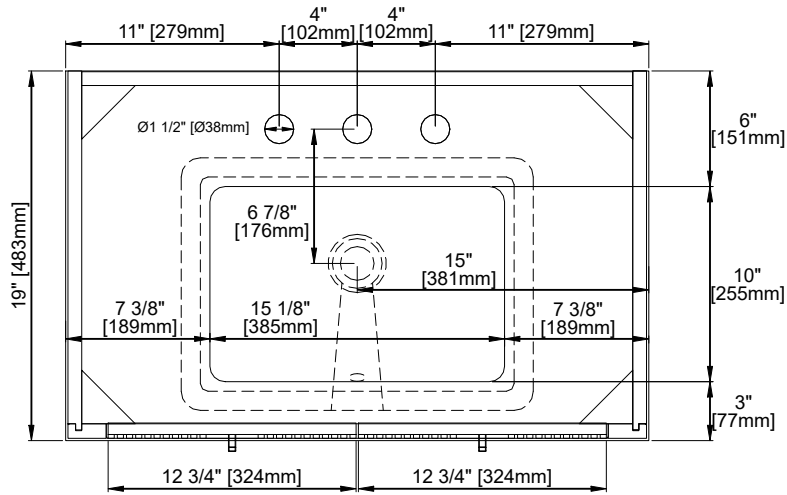

## Features and Materials

Solids: Poplar  
Veneers: (KNO) Engineered Wood  
Panels: MDF + Plywood  
Number of Doors: Two  
Number of Drawers: One internal  
USB/Power Component: Yes (ETL5011080)  
Cord Length: 6'6"  
Installation: Freestanding  
Assembly Required: Attach the top with sink to the cabinet  
Hardware Material and Finish: Zinc Alloy (BW), Champagne Brass; (SBL), Satin Nickel  
European Soft Close Hinges  
Full Extensions, Soft Close Glides  
Adjustable levelers  
Sink Top Included: Yes  
Sink Top Material : Glossy White Composite  
Number of Basins: One  
Faucet: 8" Widespread, not included  
Basin Overflow: Yes, facing front  
Fits Drain Hole Size: 1-3/8"

## Overall Dimensions

Width: 30"  
Depth: 19"  
Height: 38-1/2"  
includes 4" backsplash

ASME A112.19.2-2018/CSA B45.1-18

SINK MODEL: F2014B  
CUPC FILE NO: 14592

Version: 202512

# 30" Single Vanity

N525-V30-SBL

N525-V30-BW

N525-V60D-KNO

Top View

Front View

Pull

All dimensions are nominal

# 30" Single Vanity

N525-V30-SBL  
N525-V30-BW  
N525-V60D-KNO

All dimensions are nominal