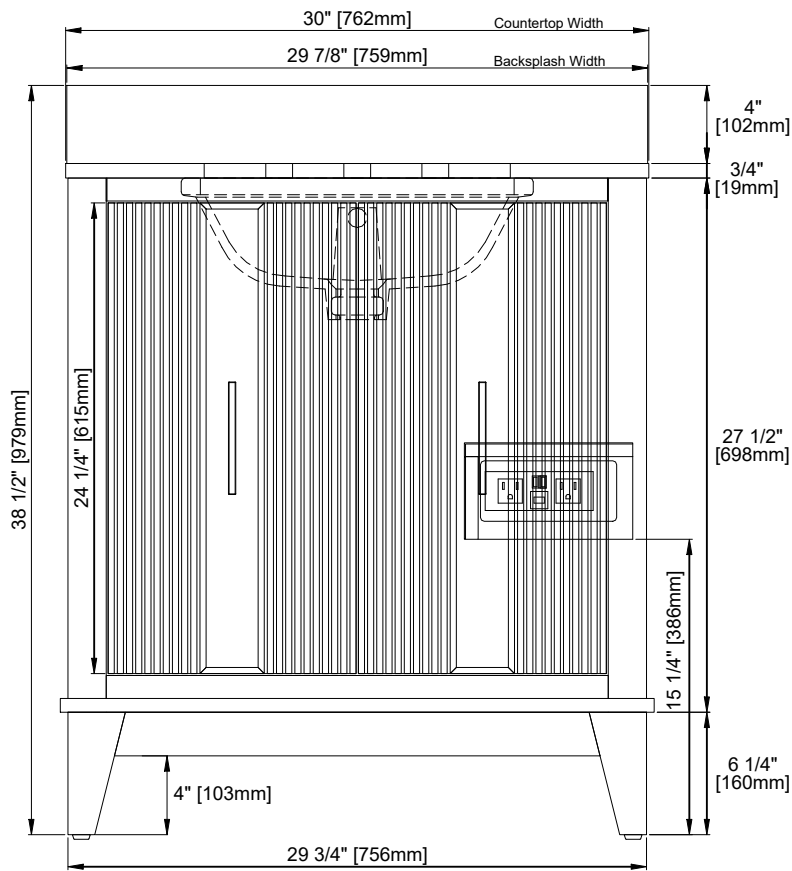

## Features and Materials

Solids: Poplar  
Veneers: (KNO) Engineered Wood  
Panels: MDF + Plywood  
Number of Doors: Two  
Number of Drawers: One internal  
USB/Power Component: Yes (ETL5011080)  
Cord Length: 6'6"  
Installation: Freestanding  
Assembly Required: Attach the top with sink to the cabinet  
Hardware Material and Finish: Zinc Alloy (BW), Champagne Brass; (SBL), Satin Nickel  
European Soft Close Hinges  
Full Extensions, Soft Close Glides  
Adjustable levelers  
Sink Top Included: Yes  
Sink Top Material : Glossy White Composite  
Number of Basins: One  
Faucet: 8" Widespread, not included  
Basin Overflow: Yes, facing front  
Fits Drain Hole Size: 1-3/8"

## Overall Dimensions

Width: 30"  
Depth: 19"  
Height: 38-1/2"  
includes 4" backsplash

ASME A112.19.2-2018/CSA B45.1-18

SINK MODEL: F2014B  
CUPC FILE NO: 14592

Version: 202512

# 30" Single Vanity

N525-V30-SBL

N525-V30-BW

N525-V60D-KNO

Top View

Front View

Pull

All dimensions are nominal

# 30" Single Vanity

N525-V30-SBL  
N525-V30-BW  
N525-V60D-KNO

All dimensions are nominal