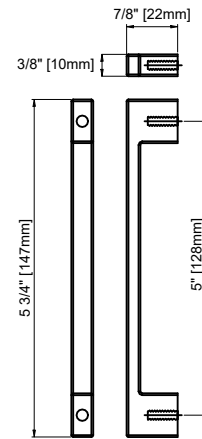

## Features and Materials

Solids: Poplar  
Veneers: (KNO) Engineered Wood  
Panels: MDF + Plywood  
Number of Doors: Two  
Number of Drawers: One internal  
USB/Power Component: Yes (ETL5011080)  
Cord Length: 6'6"  
Installation: Freestanding  
Assembly Required: Attach the top with sink to the cabinet  
Hardware Material and Finish: Zinc Alloy (BW), Champagne Brass; (SBL), Satin Nickel  
European Soft Close Hinges  
Full Extensions, Soft Close Glides  
Adjustable levelers  
Sink Top Included: Yes  
Sink Top Material : Glossy White Composite  
Number of Basins: One  
Faucet: 8" Widespread, not included  
Basin Overflow: Yes, facing front  
Fits Drain Hole Size: 1-3/8"

## Overall Dimensions

Width: 30"  
Depth: 19"  
Height: 38-1/2"  
includes 4" backsplash

ASME A112.19.2-2018/CSA B45.1-18

SINK MODEL: F2014B  
CUPC FILE NO: 14592

Version: 202512

# 30" Single Vanity

N525-V30-SBL

N525-V30-BW

N525-V60D-KNO

Top View

Front View

Pull

All dimensions are nominal

# 30" Single Vanity

N525-V30-SBL  
N525-V30-BW  
N525-V60D-KNO

All dimensions are nominal