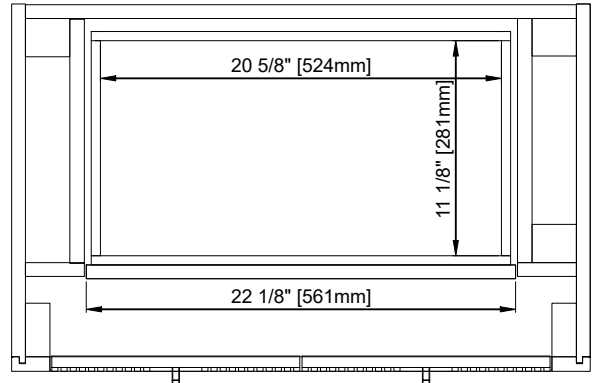

## Features and Materials

Solids: Poplar  
Veneers: (KNO) Engineered Wood  
Panels: MDF + Plywood  
Number of Doors: Two  
Number of Drawers: One internal  
USB/Power Component: Yes (ETL5011080)  
Cord Length: 6'6"  
Installation: Freestanding  
Assembly Required: Attach the top with sink to the cabinet  
Hardware Material and Finish: Zinc Alloy (BW), Champagne Brass; (SBL), Satin Nickel  
European Soft Close Hinges  
Full Extensions, Soft Close Glides  
Adjustable levelers  
Sink Top Included: Yes  
Sink Top Material : Glossy White Composite  
Number of Basins: One  
Faucet: 8" Widespread, not included  
Basin Overflow: Yes, facing front  
Fits Drain Hole Size: 1-3/8"

## Overall Dimensions

Width: 30"  
Depth: 19"  
Height: 38-1/2"  
includes 4" backsplash

ASME A112.19.2-2018/CSA B45.1-18

SINK MODEL: F2014B  
CUPC FILE NO: 14592

Version: 202512

# 30" Single Vanity

N525-V30-SBL

N525-V30-BW

N525-V60D-KNO

Top View

Front View

Pull

All dimensions are nominal

# 30" Single Vanity

N525-V30-SBL  
N525-V30-BW  
N525-V60D-KNO

All dimensions are nominal