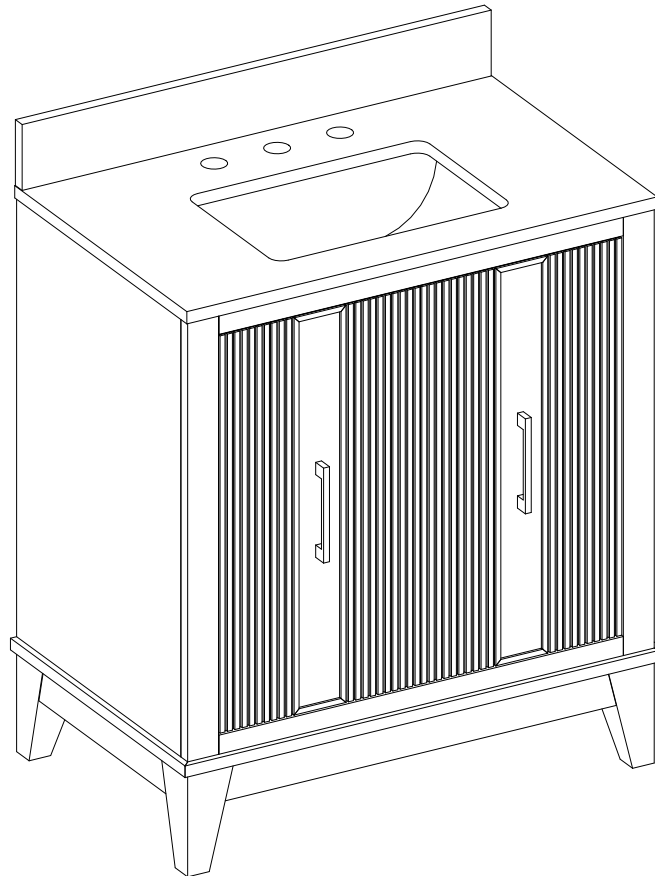

# 30" Single Vanity

N525-V30-SBL  
N525-V30-BW  
N525-V30-KNO

## Features and Materials

Solids: Poplar  
Veneers: (KNO) Engineered Wood  
Panels: MDF + Plywood  
Number of Doors: Two  
Number of Drawers: One internal  
USB/Power Component: Yes (ETL5011080)  
Cord Length: 6'6"  
Installation: Freestanding  
Assembly Required: Attach the top with sink to the cabinet  
Hardware Material and Finish: Zinc Alloy (BW), Champagne Brass; (SBL), Satin Nickel  
European Soft Close Hinges  
Full Extensions, Soft Close Glides  
Adjustable levelers  
Sink Top Included: Yes  
Sink Top Material : Glossy White Composite  
Number of Basins: One  
Faucet: 8" Widespread, not included  
Basin Overflow: Yes, facing front  
Fits Drain Hole Size: 1-3/8"

## Overall Dimensions

Width: 30"  
Depth: 19"  
Height: 38-1/2"  
includes 4" backsplash

ASME A112.19.2-2018/CSA B45.1-18

SINK MODEL: F2014B  
CUPC FILE NO: 14592

Version: 202512

# 30" Single Vanity

N525-V30-SBL

N525-V30-BW

N525-V60D-KNO

Top View

Front View

Pull

All dimensions are nominal