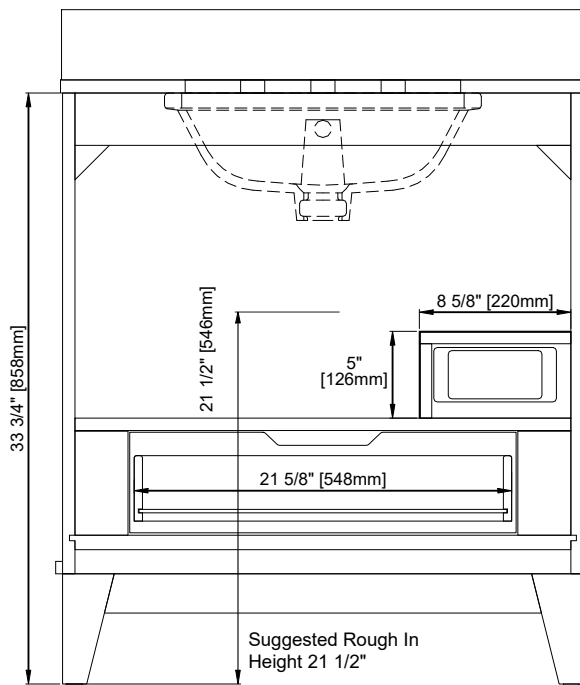

## Features and Materials

Solids: Poplar  
Veneers: (KNO) Engineered Wood  
Panels: MDF + Plywood  
Number of Doors: Two  
Number of Drawers: One internal  
USB/Power Component: Yes (ETL5011080)  
Cord Length: 6'6"  
Installation: Freestanding  
Assembly Required: Attach the top with sink to the cabinet  
Hardware Material and Finish: Zinc Alloy (BW), Champagne Brass; (SBL), Satin Nickel  
European Soft Close Hinges  
Full Extensions, Soft Close Glides  
Adjustable levelers  
Sink Top Included: Yes  
Sink Top Material : Glossy White Composite  
Number of Basins: One  
Faucet: 8" Widespread, not included  
Basin Overflow: Yes, facing front  
Fits Drain Hole Size: 1-3/8"

## Overall Dimensions

Width: 30"  
Depth: 19"  
Height: 38-1/2"  
includes 4" backsplash

ASME A112.19.2-2018/CSA B45.1-18

SINK MODEL: F2014B  
CUPC FILE NO: 14592

Version: 202512

# 30" Single Vanity

N525-V30-SBL

N525-V30-BW

N525-V60D-KNO

Top View

Front View

Pull

All dimensions are nominal

# 30" Single Vanity

N525-V30-SBL  
N525-V30-BW  
N525-V60D-KNO

All dimensions are nominal