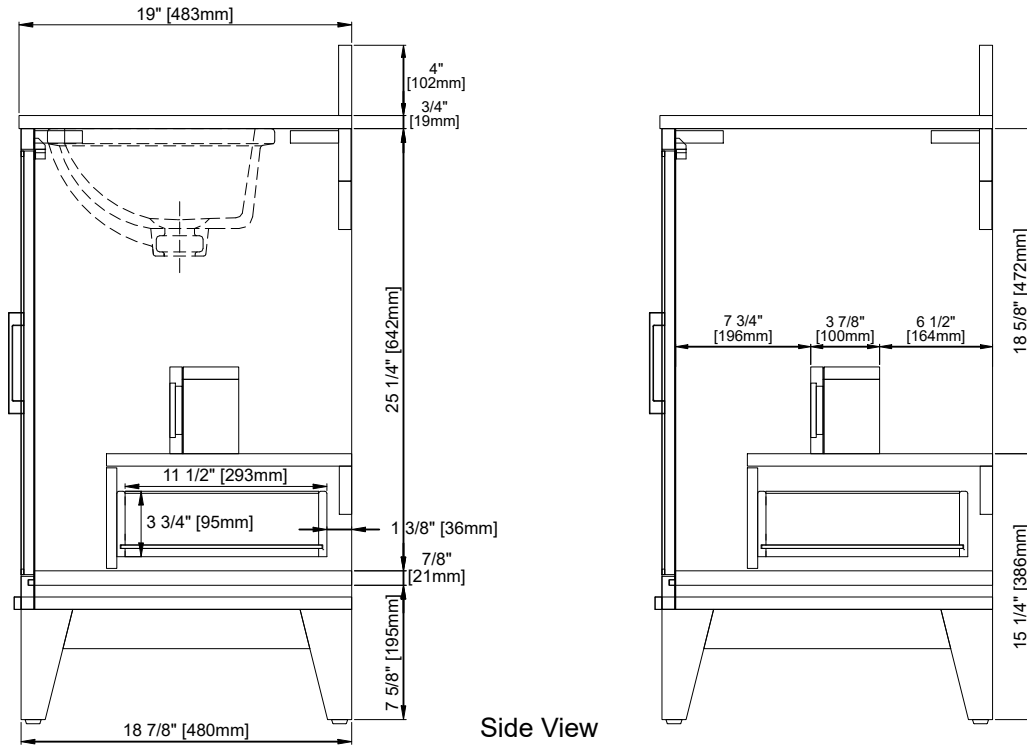

## Features and Materials

Solids: Poplar  
Veneers: (KNO) Engineered Wood  
Panels: MDF + Plywood  
Number of Doors: Two  
Number of Drawers: One internal  
USB/Power Component: Yes (ETL5011080)  
Cord Length: 6'6"  
Installation: Freestanding  
Assembly Required: Attach the top with sink to the cabinet  
Hardware Material and Finish: Zinc Alloy (BW), Champagne Brass; (SBL), Satin Nickel  
European Soft Close Hinges  
Full Extensions, Soft Close Glides  
Adjustable levelers  
Sink Top Included: Yes  
Sink Top Material : Glossy White Composite  
Number of Basins: One  
Faucet: 8" Widespread, not included  
Basin Overflow: Yes, facing front  
Fits Drain Hole Size: 1-3/8"

## Overall Dimensions

Width: 30"  
Depth: 19"  
Height: 38-1/2"  
includes 4" backsplash

ASME A112.19.2-2018/CSA B45.1-18

SINK MODEL: F2014B  
CUPC FILE NO: 14592

Version: 202512

# 30" Single Vanity

N525-V30-SBL

N525-V30-BW

N525-V60D-KNO

Top View

Front View

Pull

All dimensions are nominal

# 30" Single Vanity

N525-V30-SBL  
N525-V30-BW  
N525-V60D-KNO

All dimensions are nominal