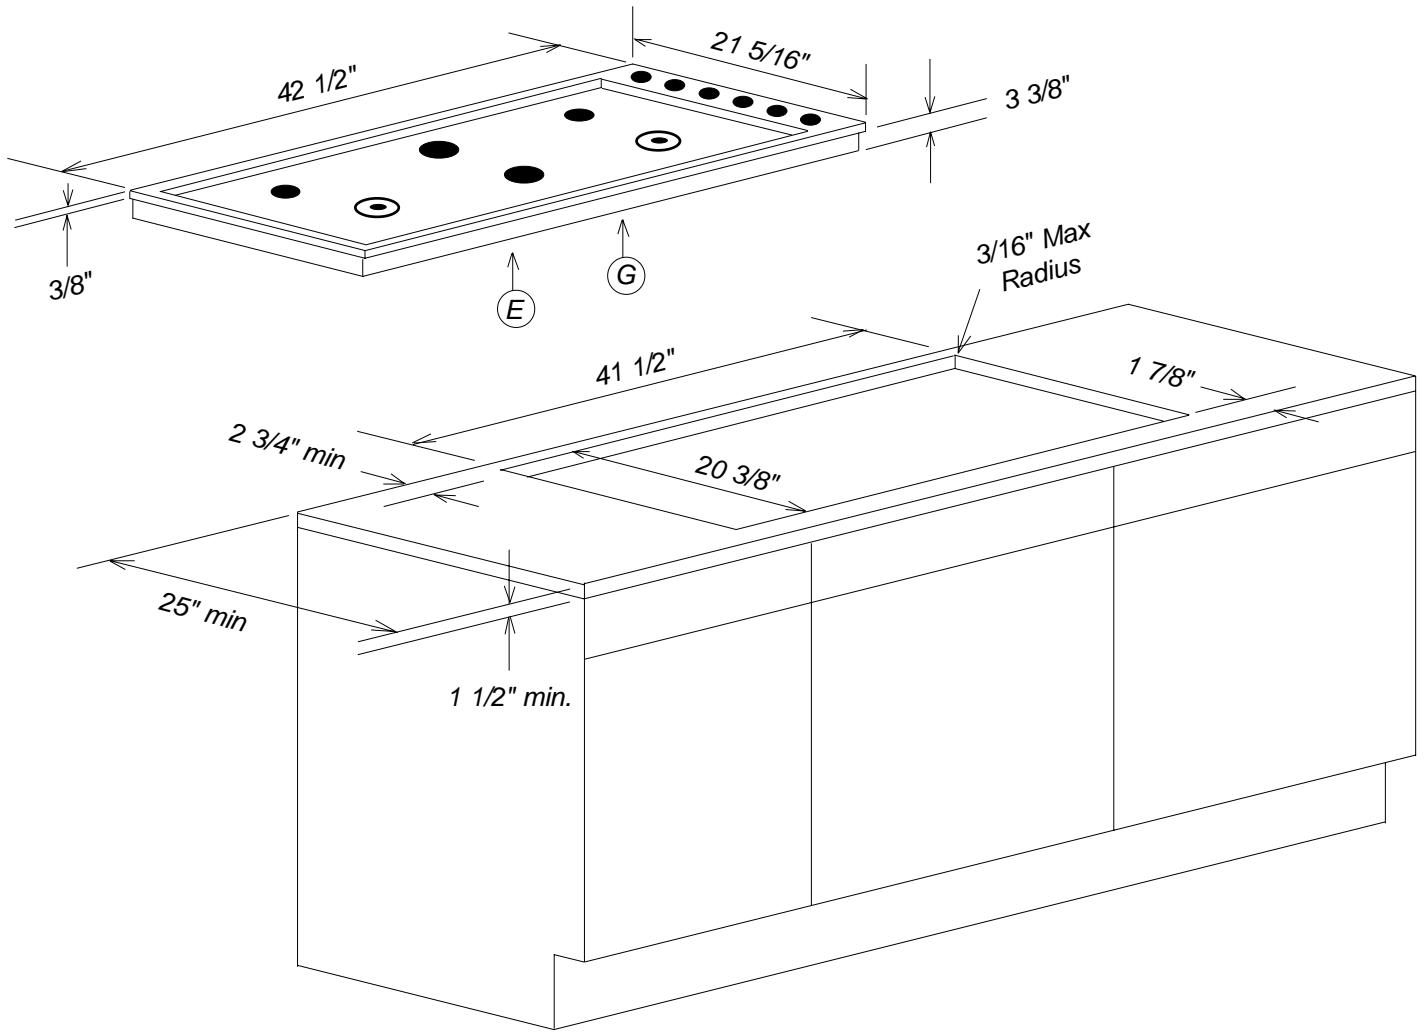

Product and Cut-out Dimensions Sealed Gas Cooktop

KM3484G / KM3484LP
KM3485G / KM3485LP

Location Codes
E - 6 foot -110 Volt - 15 Amp (NEMA 5-15) 3-wire power supply connects rear middle bottom.
G - Gas connects rear right bottom. MUST USE REGULATOR.
Notes
<ul style="list-style-type: none"> • Please specify Natural Gas or LP unit when ordering. • All installations must be done in accordance with local codes.

NOTE: Drawing is not to scale.
SPECIFICATION SHEETS 010405