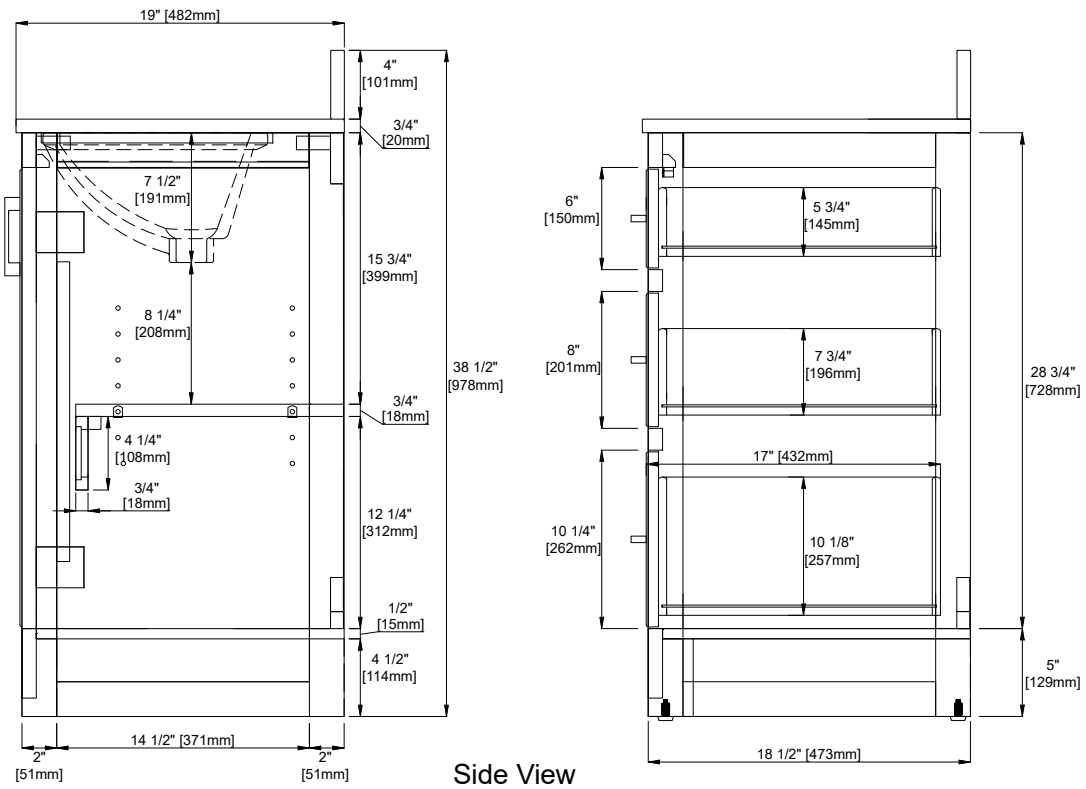

USB/Power Component: Yes (ETL5011080)

Cord Length: 6'6"

Installation Type: Floor Standing

Assembly Required: Attach the top with sink to the cabinet

Hardware Material and Finish: Zinc Alloy

(MPW, BW, DPO) Champagne Brass (SBL) Satin Nickel

Adjustable levelers

Sink Top Included: Yes

Sink Top Material : Engineered Carrara Marble

Number of Basins: One

Faucet: 8" Widespread, not included

Basin Overflow: Yes, facing front

Fits Drain Hole Size: 1-3/8"

## Overall Dimensions

Width:36"

Depth:19"

Height: 38-1/2"

ASME A112.19.2-2018/CSA B45.1-18

SINK MODEL: F2014B

CUPC FILE NO: 14592

# 36" SINGLE VANITY

N241-V36-MPW

N241-V36-BW

N241-V36-DPO

N241-V36-SBL

Visit Website for Warranty Information  
[venadesignsco.com](http://venadesignsco.com)

All dimensions are nominal