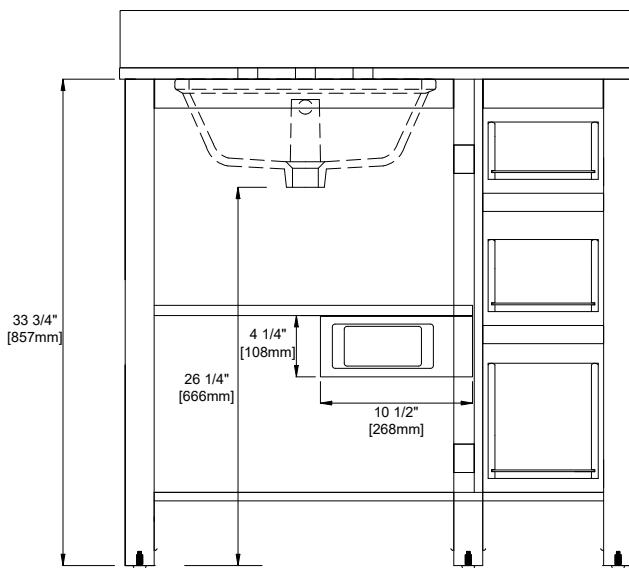

USB/Power Component: Yes (ETL5011080)

Cord Length: 6'6"

Installation Type: Floor Standing

Assembly Required: Attach the top with sink to the cabinet

Hardware Material and Finish: Zinc Alloy

(MPW, BW, DPO) Champagne Brass (SBL) Satin Nickel

Adjustable levelers

Sink Top Included: Yes

Sink Top Material : Engineered Carrara Marble

Number of Basins: One

Faucet: 8" Widespread, not included

Basin Overflow: Yes, facing front

Fits Drain Hole Size: 1-3/8"

## Overall Dimensions

Width:36"

Depth:19"

Height: 38-1/2"

ASME A112.19.2-2018/CSA B45.1-18

SINK MODEL: F2014B

CUPC FILE NO: 14592

# 36" SINGLE VANITY

N241-V36-MPW

N241-V36-BW

N241-V36-DPO

N241-V36-SBL

Visit Website for Warranty Information  
[venadesignsco.com](http://venadesignsco.com)

All dimensions are nominal