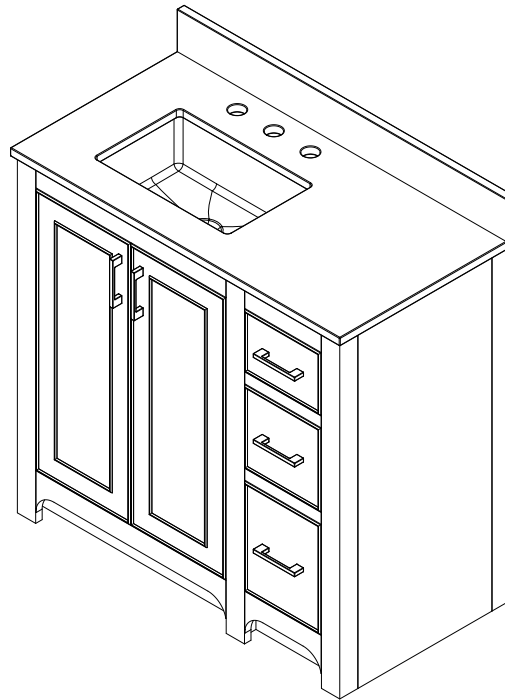

# 36" SINGLE VANITY

N241-V36-MPW

N241-V36-BW

N241-V36-DPO

N241-V36-SBL

Visit Website for Warranty Information  
venadesignsco.com

## Features and Materials

Solids: Yellow Poplar

Veneers: (MPW) Engineered Oak

Panels: MDF

Number of Doors: Two

Number of Drawers: Three

European Soft Close Hinges

Full Extension, Soft Close Drawer Slides

USB/Power Component: Yes (ETL5011080)

Cord Length: 6'6"

Installation Type: Floor Standing

Assembly Required: Attach the top with sink to the cabinet

Hardware Material and Finish: Zinc Alloy

(MPW, BW, DPO) Champagne Brass (SBL) Satin Nickel