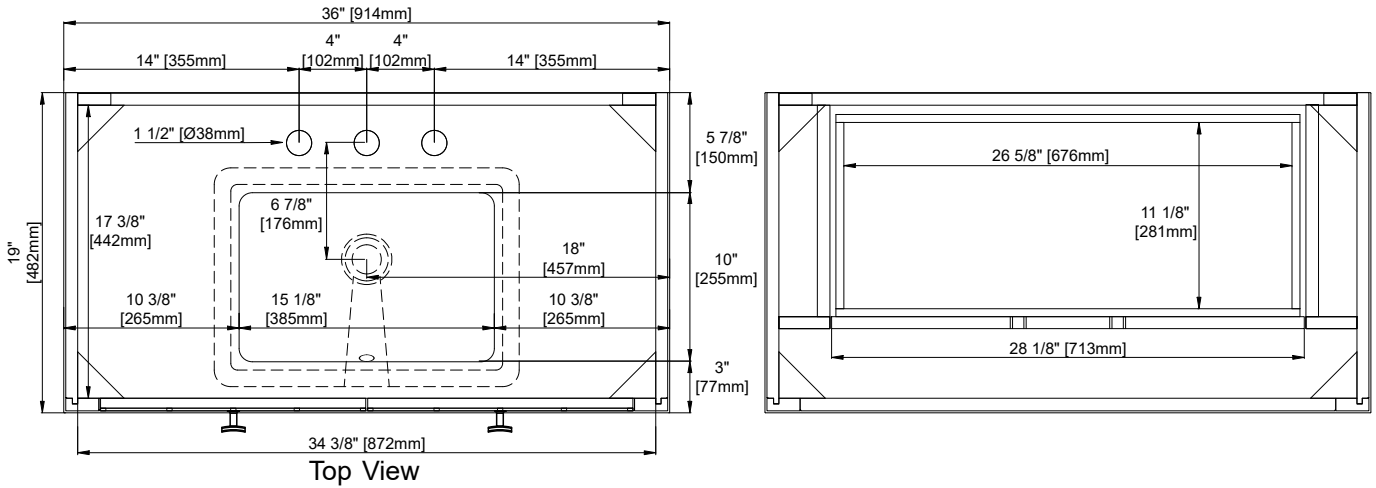

36" SINGLE VANITY

N253-V36-WLD
N253-V36-SBL
N253-V36-BW

Visit Website for Warranty Information
venadesignsco.com

Features and Materials

Solids: Yellow Poplar
Veneers: (WLD) Engineered Oak
MDF+ Plywood
Number of Doors: Two
Number of Drawers: One internal
USB/Power Component: Yes (ETL5011080)
Cord Length: 6'6"
European Soft Close Hinges
Full Extension, Soft Close Glides
Installation: Floor Standing
Assembly Required: Attach the top with sink to the cabinet
Hardware Material and Finish: Zinc Alloy
(WLD,BW) Champagne Brass, (SBL) Satin Nickel
Adjustable levelers
Sink Top Included: Yes
Sink Top Material :Glossy White Composite
Number of Basins: One
Faucet: 8" Widespread, not included
Basin Overflow: Yes, facing front
Fits Drain Hole Size: 1-3/8"

Overall Dimensions

Width:36"
Depth:19"
Height: 38-1/2"

ASME A112.19.2-2018/CSA B45.1-18

SINK MODEL: F2014B
CUPC FILE NO: 14592

36" SINGLE VANITY

N253-V36-WLD
 N253-V36-SBL
 N253-V36-BW

Visit Website for Warranty Information
venadesignsco.com

All dimensions are nominal

36" SINGLE VANITY

N253-V36-WLD
 N253-V36-SBL
 N253-V36-BW

Visit Website for Warranty Information
venadesignsco.com

All dimensions are nominal