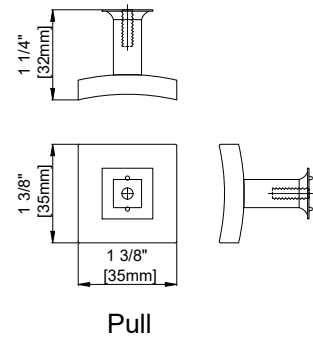

36" SINGLE VANITY

N253-V36-WLD
N253-V36-SBL
N253-V36-BW

Visit Website for Warranty Information
venadesignsco.com

Features and Materials

Solids: Yellow Poplar
Veneers: (WLD) Engineered Oak
MDF+ Plywood
Number of Doors: Two
Number of Drawers: One internal
USB/Power Component: Yes (ETL5011080)
Cord Length: 6'6"
European Soft Close Hinges
Full Extension, Soft Close Glides
Installation: Floor Standing
Assembly Required: Attach the top with sink to the cabinet
Hardware Material and Finish: Zinc Alloy
(WLD,BW) Champagne Brass, (SBL) Satin Nickel
Adjustable levelers
Sink Top Included: Yes
Sink Top Material :Glossy White Composite
Number of Basins: One
Faucet: 8" Widespread, not included
Basin Overflow: Yes, facing front
Fits Drain Hole Size: 1-3/8"

Overall Dimensions

Width:36"
Depth:19"
Height: 38-1/2"

ASME A112.19.2-2018/CSA B45.1-18

SINK MODEL: F2014B
CUPC FILE NO: 14592

36" SINGLE VANITY

N253-V36-WLD
 N253-V36-SBL
 N253-V36-BW

Visit Website for Warranty Information
venadesignsco.com

All dimensions are nominal

36" SINGLE VANITY

N253-V36-WLD
 N253-V36-SBL
 N253-V36-BW

Visit Website for Warranty Information
venadesignsco.com

All dimensions are nominal