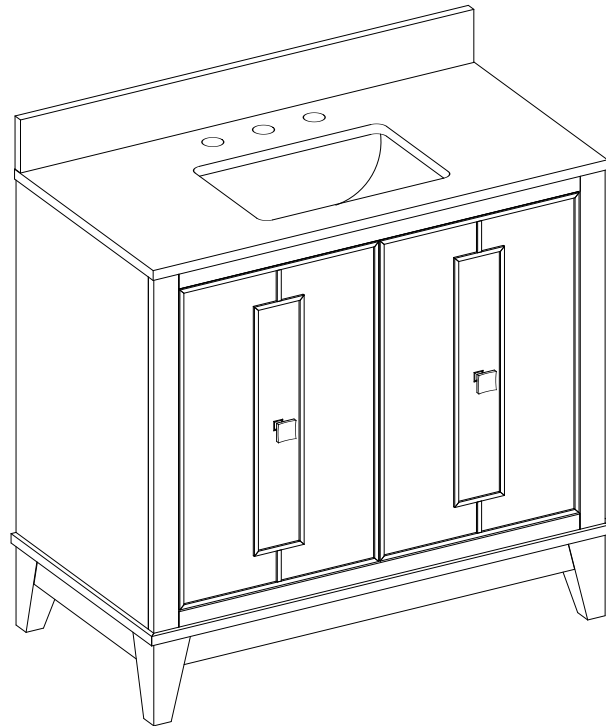

36" SINGLE VANITY

N253-V36-WLD
N253-V36-SBL
N253-V36-BW

Visit Website for Warranty Information
venadesignsco.com

Features and Materials

Solids: Yellow Poplar
Veneers: (WLD) Engineered Oak
MDF+ Plywood
Number of Doors: Two
Number of Drawers: One internal
USB/Power Component: Yes (ETL5011080)
Cord Length: 6'6"
European Soft Close Hinges
Full Extension, Soft Close Glides
Installation: Floor Standing
Assembly Required: Attach the top with sink to the cabinet
Hardware Material and Finish: Zinc Alloy
(WLD,BW) Champagne Brass, (SBL) Satin Nickel
Adjustable levelers
Sink Top Included: Yes
Sink Top Material :Glossy White Composite
Number of Basins: One
Faucet: 8" Widespread, not included
Basin Overflow: Yes, facing front
Fits Drain Hole Size: 1-3/8"

Overall Dimensions

Width:36"
Depth:19"
Height: 38-1/2"

ASME A112.19.2-2018/CSA B45.1-18

SINK MODEL: F2014B
CUPC FILE NO: 14592

36" SINGLE VANITY

N253-V36-WLD
 N253-V36-SBL
 N253-V36-BW

Visit Website for Warranty Information
venadesignsco.com

All dimensions are nominal

36" SINGLE VANITY

N253-V36-WLD
 N253-V36-SBL
 N253-V36-BW

Visit Website for Warranty Information
venadesignsco.com

All dimensions are nominal