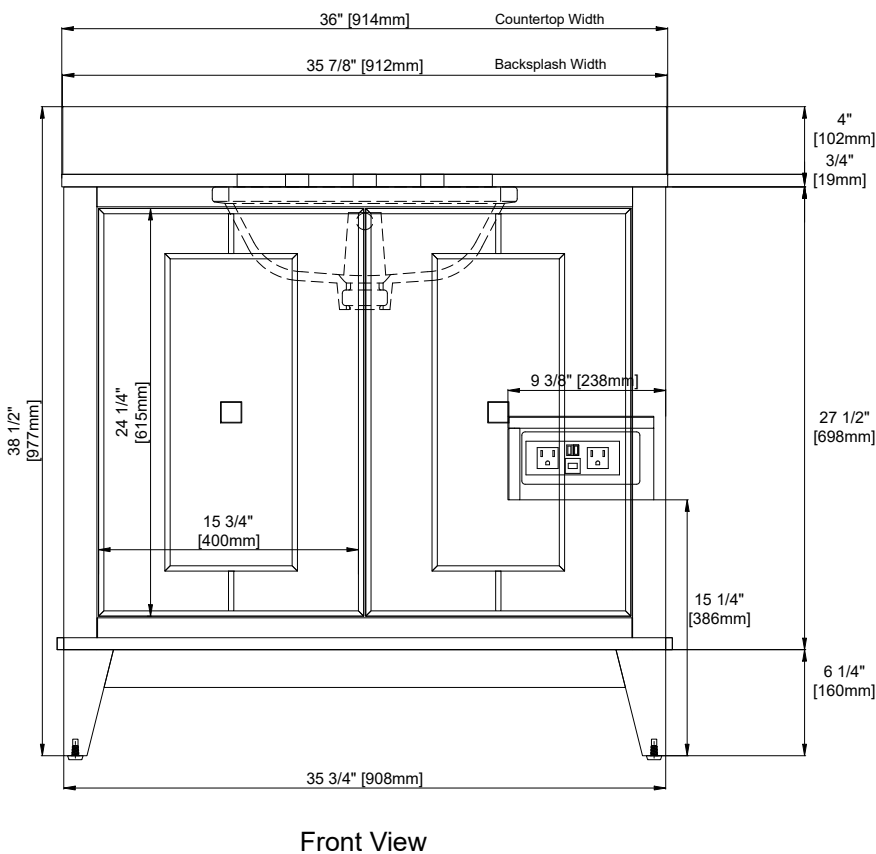

36" SINGLE VANITY

N253-V36-WLD
N253-V36-SBL
N253-V36-BW

Visit Website for Warranty Information
venadesignsco.com

Features and Materials

Solids: Yellow Poplar
Veneers: (WLD) Engineered Oak
MDF+ Plywood
Number of Doors: Two
Number of Drawers: One internal
USB/Power Component: Yes (ETL5011080)
Cord Length: 6'6"
European Soft Close Hinges
Full Extension, Soft Close Glides
Installation: Floor Standing
Assembly Required: Attach the top with sink to the cabinet
Hardware Material and Finish: Zinc Alloy
(WLD,BW) Champagne Brass, (SBL) Satin Nickel
Adjustable levelers
Sink Top Included: Yes
Sink Top Material :Glossy White Composite
Number of Basins: One
Faucet: 8" Widespread, not included
Basin Overflow: Yes, facing front
Fits Drain Hole Size: 1-3/8"

Overall Dimensions

Width:36"
Depth:19"
Height: 38-1/2"

ASME A112.19.2-2018/CSA B45.1-18

SINK MODEL: F2014B
CUPC FILE NO: 14592

36" SINGLE VANITY

N253-V36-WLD
 N253-V36-SBL
 N253-V36-BW

Visit Website for Warranty Information
venadesignsco.com

All dimensions are nominal

36" SINGLE VANITY

N253-V36-WLD
 N253-V36-SBL
 N253-V36-BW

Visit Website for Warranty Information
venadesignsco.com

All dimensions are nominal