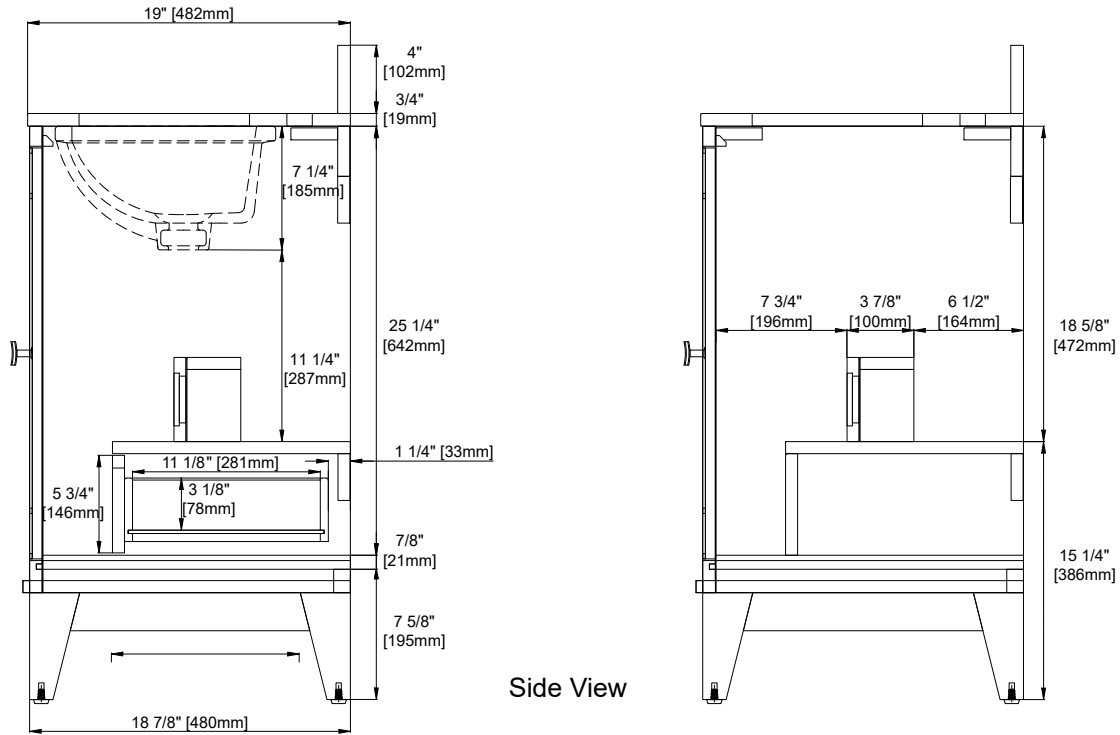

36" SINGLE VANITY

N253-V36-WLD
N253-V36-SBL
N253-V36-BW

Visit Website for Warranty Information
venadesignsco.com

Features and Materials

Solids: Yellow Poplar
Veneers: (WLD) Engineered Oak
MDF+ Plywood
Number of Doors: Two
Number of Drawers: One internal
USB/Power Component: Yes (ETL5011080)
Cord Length: 6'6"
European Soft Close Hinges
Full Extension, Soft Close Glides
Installation: Floor Standing
Assembly Required: Attach the top with sink to the cabinet
Hardware Material and Finish: Zinc Alloy
(WLD,BW) Champagne Brass, (SBL) Satin Nickel
Adjustable levelers
Sink Top Included: Yes
Sink Top Material :Glossy White Composite
Number of Basins: One
Faucet: 8" Widespread, not included
Basin Overflow: Yes, facing front
Fits Drain Hole Size: 1-3/8"

Overall Dimensions

Width:36"
Depth:19"
Height: 38-1/2"

ASME A112.19.2-2018/CSA B45.1-18

SINK MODEL: F2014B
CUPC FILE NO: 14592

36" SINGLE VANITY

N253-V36-WLD
 N253-V36-SBL
 N253-V36-BW

Visit Website for Warranty Information
venadesignsco.com

All dimensions are nominal

36" SINGLE VANITY

N253-V36-WLD
 N253-V36-SBL
 N253-V36-BW

Visit Website for Warranty Information
venadesignsco.com

All dimensions are nominal