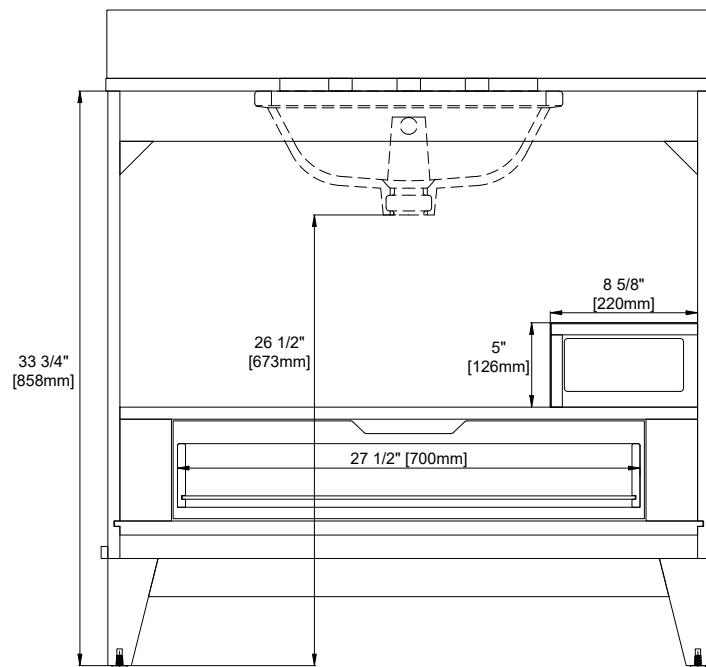

36" SINGLE VANITY

N253-V36-WLD
N253-V36-SBL
N253-V36-BW

Visit Website for Warranty Information
venadesignsco.com

Features and Materials

Solids: Yellow Poplar
Veneers: (WLD) Engineered Oak
MDF+ Plywood
Number of Doors: Two
Number of Drawers: One internal
USB/Power Component: Yes (ETL5011080)
Cord Length: 6'6"
European Soft Close Hinges
Full Extension, Soft Close Glides
Installation: Floor Standing
Assembly Required: Attach the top with sink to the cabinet
Hardware Material and Finish: Zinc Alloy
(WLD,BW) Champagne Brass, (SBL) Satin Nickel
Adjustable levelers
Sink Top Included: Yes
Sink Top Material :Glossy White Composite
Number of Basins: One
Faucet: 8" Widespread, not included
Basin Overflow: Yes, facing front
Fits Drain Hole Size: 1-3/8"

Overall Dimensions

Width:36"
Depth:19"
Height: 38-1/2"

ASME A112.19.2-2018/CSA B45.1-18

SINK MODEL: F2014B
CUPC FILE NO: 14592

36" SINGLE VANITY

N253-V36-WLD
 N253-V36-SBL
 N253-V36-BW

Visit Website for Warranty Information
venadesignsco.com

All dimensions are nominal

36" SINGLE VANITY

N253-V36-WLD
 N253-V36-SBL
 N253-V36-BW

Visit Website for Warranty Information
venadesignsco.com

All dimensions are nominal