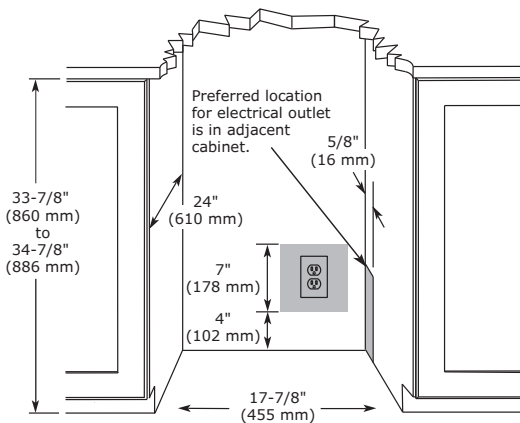

**ACCESSORIES**

Model	Description	Finish	Shipping Weight
ULASHP18FRAME*	Stainless Handleless Panel Frame	Stainless	8 lb
ULASHP18SOLID*	Stainless Handleless Panel Solid	Stainless	12 lb

\*Installs on integrated models.

**DIMENSIONS**

Dimensions shown apply to all finishes, including Integrated (INT) models with 3/4" integrated panel/frame installed.

**CABINET CUT-OUT**

**INSTALLATION NOTES**

- When installing adjacent to wall, ensure 2 1/2" clearance on hinged side for 90° door opening, allowing ample room for door handle.
- No additional clearance around sides, top or rear of unit is needed for ventilation.
- Do not obstruct front grille air flow.

- 1 Year (parts & labor) / 5 year sealed system (parts)
- + **Additional 1 Year (parts & labor) warranty at no cost with product registration**

See complete warranty for details

**SPECIFICATIONS**

Model	2218BEV
Amps: Running	1.2
Capacity: Bottle (12 oz)	51
Capacity: Can (12 oz)	87
Capacity: Volume (cu ft)	3.4
Capacity: Wine Bottle (750 ml)	7
Control Type	Digital Touch Pad
Dimensions: Product Depth	23 7/16" / 590 mm
Dimensions: Product Height	33 1/16" / 856 mm
Dimensions: Product Width	17 3/4" / 450 mm
Energy Consumption: Avg. Per Year	260
ENERGY STAR	ENERGY STAR / Tier 1
Panel Height	30" / 762 mm
Panel Thickness	3/4" / 20 mm
Panel Type	2 3/4" / 70 mm Frame Panel or Solid Panel (-60 suffix)
Panel Width	17 5/8" / 445 mm
Product Weight: Max	119 lbs
Refrigerant Type	R600a
Sabbath (Star K Certified)	Yes
Temperature Range	34°F - 45°F