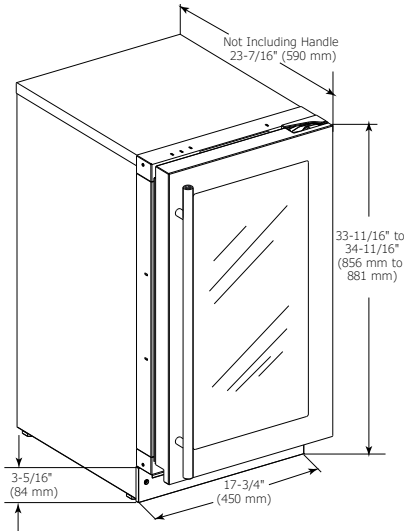

DIMENSIONS

Dimensions shown apply to all finishes, including Integrated (INT) models with 3/4" integrated panel/frame installed.