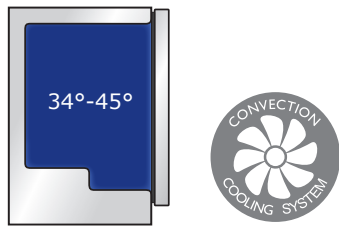

COOLING SYSTEM

ELECTRICAL REQUIREMENTS

This unit requires a grounded, polarized 115 VAC, 60 Hz, 15 A power supply (normal household current).

Please visit u-line.com to view this model's User Guide & Service Manual. All Specifications are subject to change without notice.