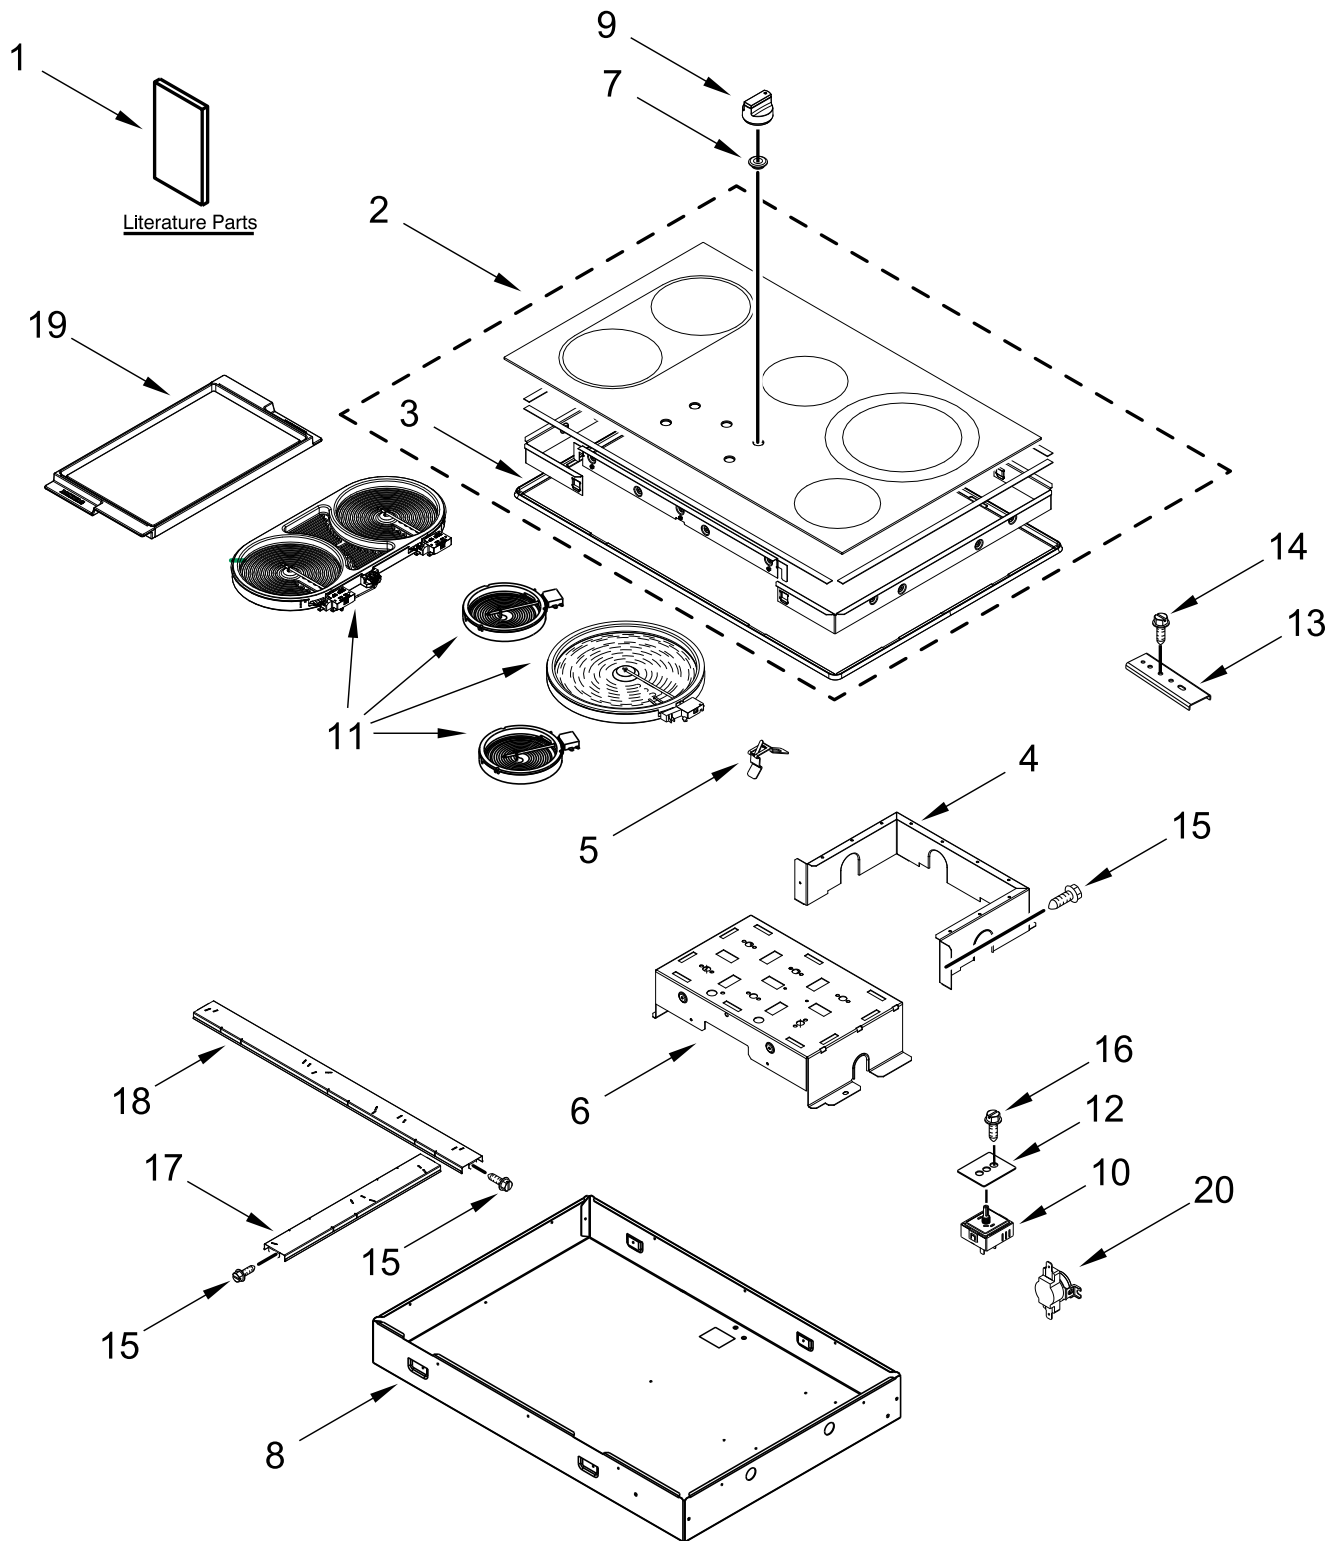

**36" ELECTRIC BUILT-IN COOKTOP**

**MODELS:**

MEC8836HS00 (Stainless)

# COOKTOP PARTS

# COOKTOP PARTS

<u>Illus. No.</u>	<u>Part No.</u>	<u>Description</u>	<u>Illus. No.</u>	<u>Part No.</u>	<u>Description</u>	<u>Illus. No.</u>	<u>Part No.</u>	<u>Description</u>
1		Literature Parts	10	W10437092	Switch, Infinite (Left Front & Right Rear)	14	3400093	Screw
	W11206696	Instructions, Installation				15	7101P426-60	Screw
	W11245478	Instructions, Undercounter Installation		W10843843	Switch, Infinite (Left Rear)	16	7101P309-60	Screw
	W11161590	Guide, Use & Care		W10578768	Switch, Infinite (Center Rear)	17	W11175341	Rail, Short
	W11238364	Diagram, Wiring		W10437094	Switch, Infinite (Right Front)	18	W11175343	Rail, Horizontal
2		Cooktop	11	W10248259	Element, Bridge (Left Front & Left Rear)	19	W11192139	Grill/Griddle
	W11269300	Stainless				20	W10471482	Switch, TOD High Limit
3		Trim, Stainless (Not Serviced)		8273994	Element (1200W) (Center Rear)			FOLLOWING PARTS NOT ILLUSTRATED
4	W10311897	Shield, Outer		W10342780	Element (1300W) (Right Front)	W11110559		Harness, Main
5	W10225448	Spring, Element		W10711900	Element (3000W) (Right Rear)	3192439		Seal, Limiter
6	W11215839	Plate, Switch				7101P426-60		Screw (For Main Harness)
7		Grommet				8286642		Tape, Foam
	W10293874	Black				W11183280		Insulation, Cooktop (Knob)
8		Box, Burner (Not Serviced)	12	3183956	Seal, Switch Cover			
9		Knob, Control	13	4455917	Bracket, Cooktop Mounting			
	W10859808	Stainless						