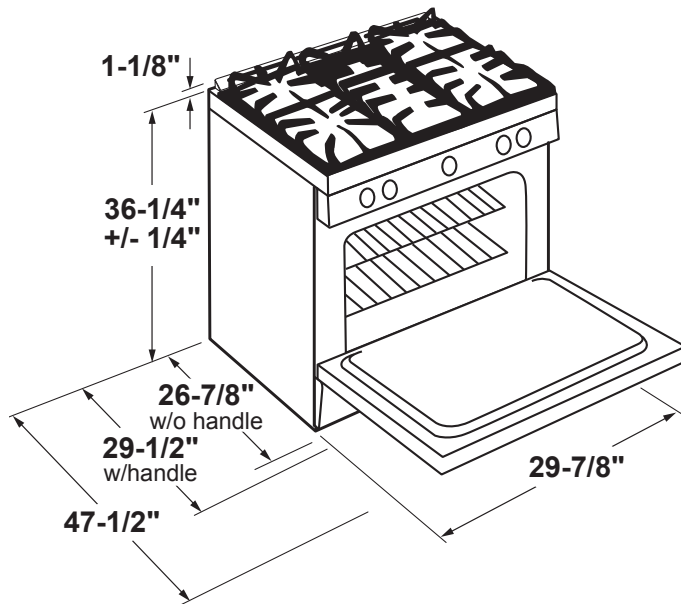

P2S930YP

GE Profile™ 30" Smart Dual Fuel Slide-In Front-Control Fingerprint Resistant Range

DIMENSIONS AND INSTALLATION INFORMATION (IN INCHES)

ELECTRICAL REQUIREMENTS: 240v/208v; 60Hz, 40A

INSTALLATION INFORMATION: Before installing, consult installation instructions packed with product for current dimensional data.

For all installations, install the required rear trim to back of range with 4 screws provided.