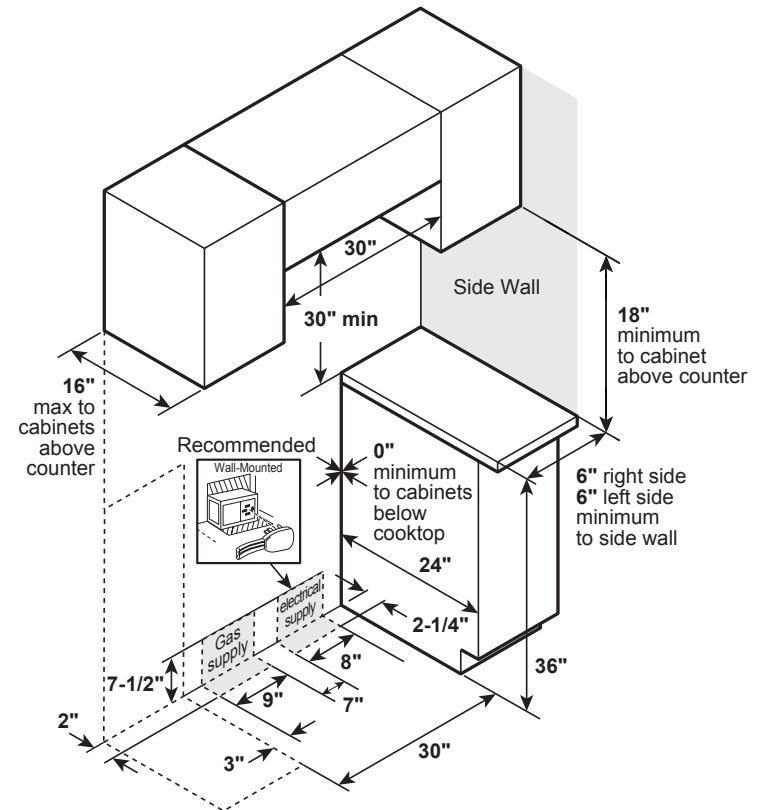

GAS PIPE AND ELECTRICAL OUTLET LOCATIONS

For answers to your Monogram, GE Café™, GE Profile™ or GE Appliances product questions, visit our website at geappliances.com or call GE Answer Center® Service, 800.626.2000.