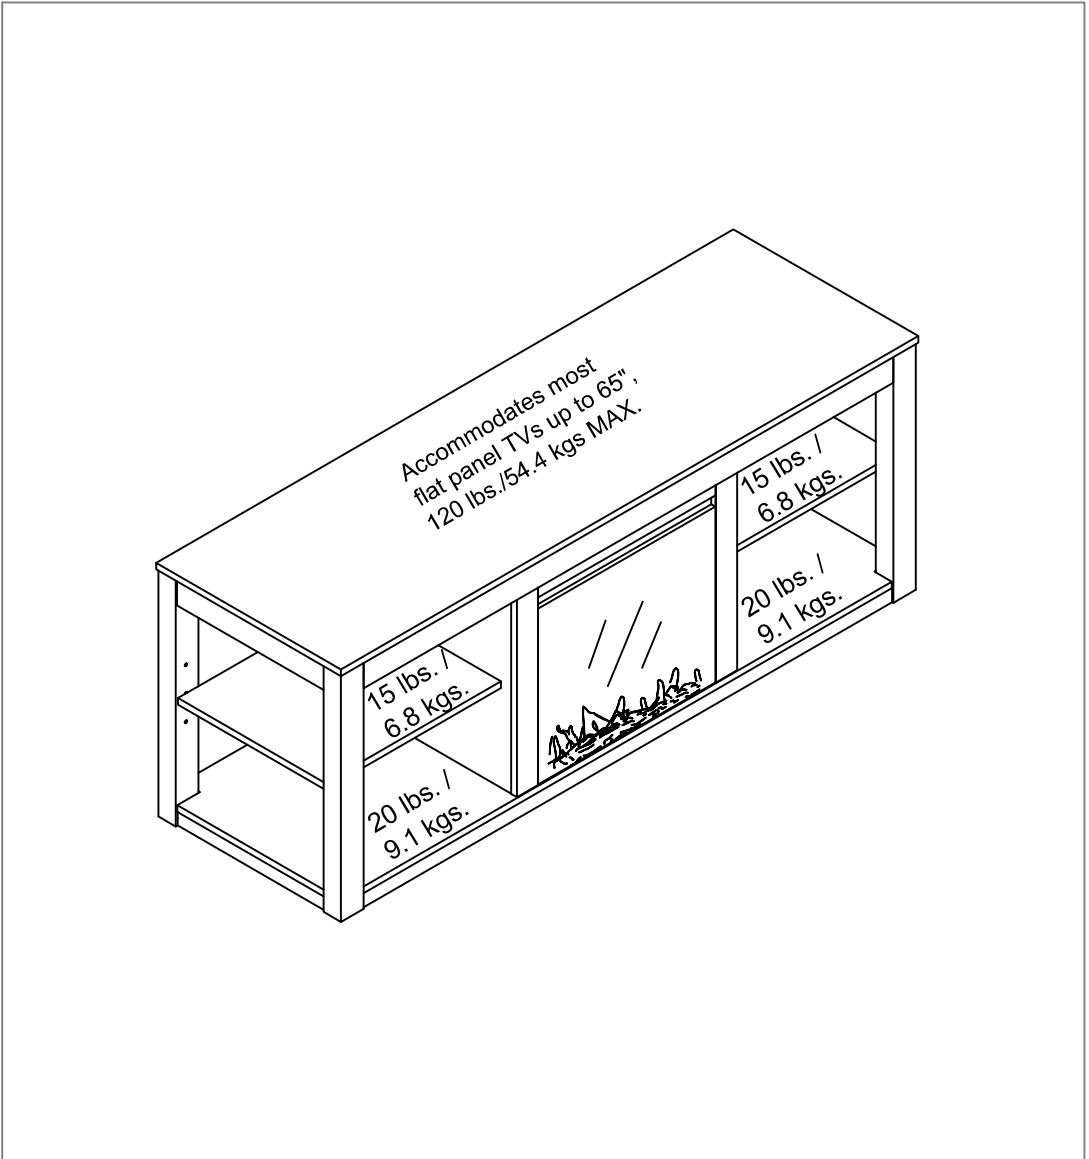

# Fireplace TV Stand

1816096COM, 1816196COM, 1816296COM, 1816412COM

Wood Breakdown:  
 PB 81% & MDF 3%.  
 Total storage: 11.6 cubic feet

Overall Product Size:  
 59" W x 18.9" D x 22.5" H  
 150cm W x 48cm D x 571cm H

Maximum Weight Capacities  
 Unit Weight: 83.6lbs (38kg)