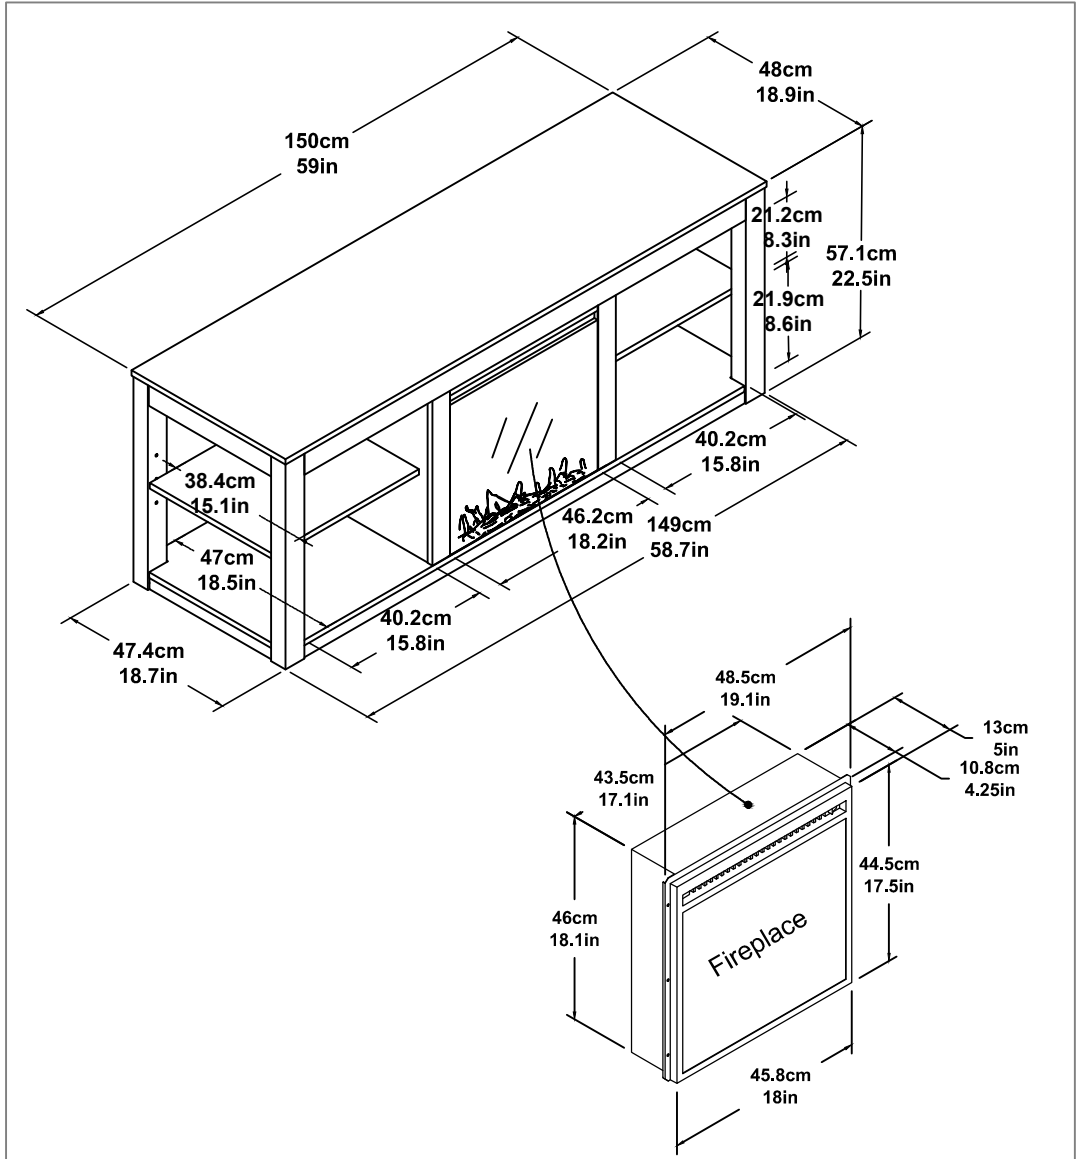

# Fireplace TV Stand

1816096COM, 1816196COM, 1816296COM, 1816412COM

Wood Breakdown:  
 PB 81% & MDF 3%.  
 Total storage: 11.6 cubic feet

Overall Product Size:  
 59" W x 18.9" D x 22.5" H  
 150cm W x 48cm D x 571cm H

Maximum Weight Capacities  
 Unit Weight: 83.6lbs (38kg)