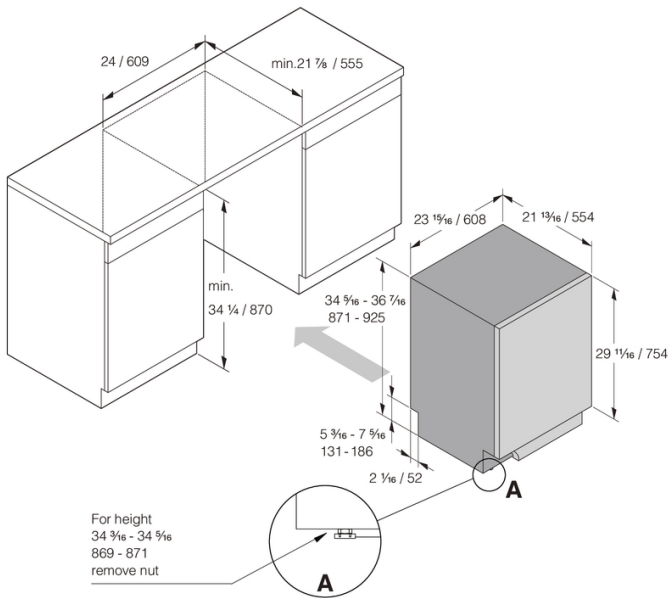

Measurements: inches / millimetres

DW60 Built-in Dishwasher XXL USA