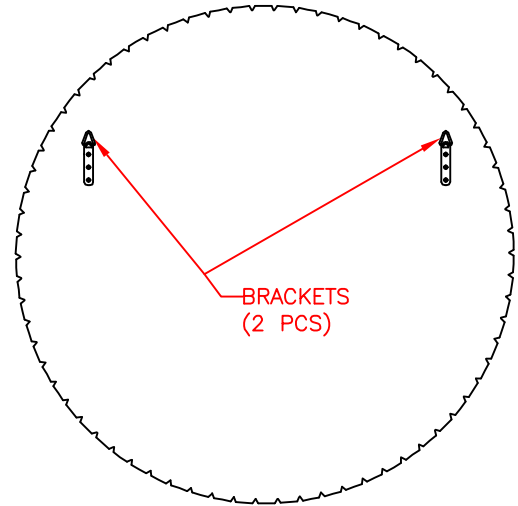

**FRONT VIEW:**

**BACK VIEW:**

### OVERALL ASSEMBLED DIMENSIONS

HEIGHT: 88.9 CM (35"), WIDTH: 88.9 CM (35"), EXTENSION: 2.5 CM (1").

- FRAME:** PAINTED PU FRAME (BRUSHED SILVER AND GOLD FINISH), 88.9 CM (35") WIDTH x 88.9 CM (35") HEIGHT. (2) BRACKETS INSTALLED ON BACK OF FRAME.
- MIRROR:** BEVELED SILVER BACKED GLASS MIRROR, 2.5 CM (1") BEVEL, 69.8 CM (27-1/2") WIDTH x 69.8 CM (27-1/2") HEIGHT x 5 MM THICKNESS.
- LABELS:** MANUFACTURING DATE, MODEL # AND COUNTRY OF ORIGIN LABEL PROVIDED ON BACK OF FRAME.

### PACKAGING AND SHIPPING DETAILS

- THE MIRROR IS ASSEMBLED FOR SHIPPING. THE MIRROR IS CAREFULLY WRAPPED IN A PLASTIC BAG AND PLACED SECURELY IN THE INNER PACKING SO IT CAN NOT MOVE AROUND DURING SHIPPING.
- THE CARTON IS MADE OF DOUBLE WALL, CORRUGATED CARDBOARD "A MA A". BROWN IN COLOR. THE INNER PACKING IS DIE-CUT CARDBOARD OR STYROFOAM TO PROTECT AND SECURE THE MIRROR AND MUST PASS THE FEDEX AND ISTA-3A DROP TEST REQUIREMENTS.
- EACH CARTON SHALL BE PRINTED WITH A LINE DRAWING AND THE KENROY HOME NAME AND LOGO, MODEL NUMBER AND FINISH, EACH CARTON SHALL BE PROVIDED A UPC LABEL. THE UPC BAR CODE AS FOLLOWS: 053392001568.