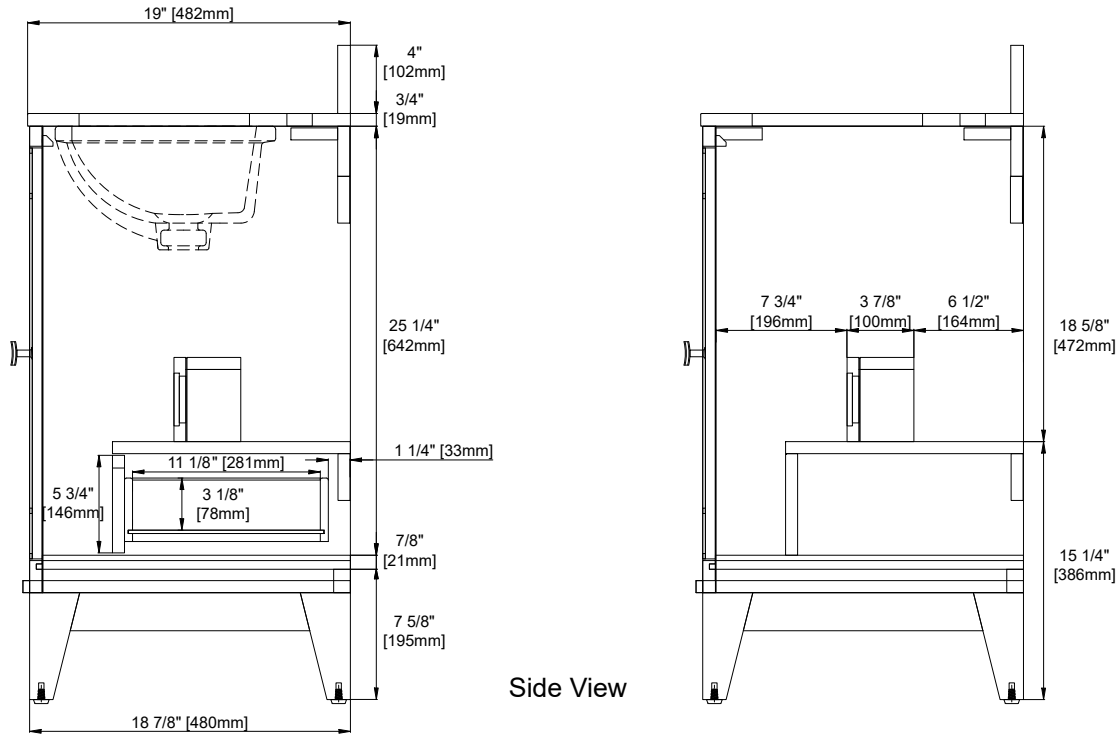

## Features and Materials

Solids: Yellow Poplar  
Veneers: (WLD) Engineered Oak  
Panels: MDF + Plywood  
Number of Doors: Two  
Number of Drawers: One internal  
USB/Power Component: Yes (ETL5011080)  
Cord Length: 6'6"  
European Soft Close Hinges  
Full Extension, Soft Close Glides  
Installation: Floor Standing  
Assembly Required: Attach the top with sink to the cabinet  
Hardware Material and Finish: Zinc Alloy  
(WLD,BW) Champagne Brass, (SBL) Satin Nickel  
Adjustable levelers  
Sink Top Included: Yes  
Sink Top Material : Glossy White Composite  
Number of Basins: One  
Faucet: 8" Widespread, not included  
Basin Overflow: Yes, facing front  
Fits Drain Hole Size: 1-3/8"

## Overall Dimensions

Width:30"  
Depth:19"  
Height: 38-1/2"

ASME A112.19.2-2018/CSA B45.1-18

SINK MODEL: F2014B  
CUPC FILE NO: 14592

# 30" SINGLE VANITY

N253-V30-WLD  
 N253-V30-SBL  
 N253-V30-BW

Visit Website for Warranty Information  
[venadesignsco.com](http://venadesignsco.com)

Top View

Front View

Pull

All dimensions are nominal

# 30" SINGLE VANITY

N253-V30-WLD  
 N253-V30-SBL  
 N253-V30-BW

Visit Website for Warranty Information  
[venadesignsco.com](http://venadesignsco.com)

All dimensions are nominal