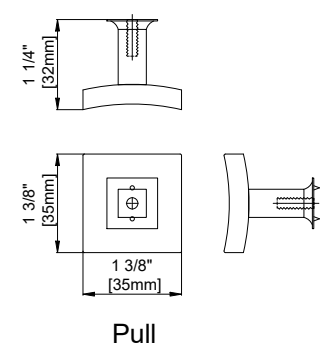

## Features and Materials

Solids: Yellow Poplar  
Veneers: (WLD) Engineered Oak  
Panels: MDF + Plywood  
Number of Doors: Two  
Number of Drawers: One internal  
USB/Power Component: Yes (ETL5011080)  
Cord Length: 6'6"  
European Soft Close Hinges  
Full Extension, Soft Close Glides  
Installation: Floor Standing  
Assembly Required: Attach the top with sink to the cabinet  
Hardware Material and Finish: Zinc Alloy  
(WLD,BW) Champagne Brass, (SBL) Satin Nickel  
Adjustable levelers  
Sink Top Included: Yes  
Sink Top Material : Glossy White Composite  
Number of Basins: One  
Faucet: 8" Widespread, not included  
Basin Overflow: Yes, facing front  
Fits Drain Hole Size: 1-3/8"

## Overall Dimensions

Width:30"  
Depth:19"  
Height: 38-1/2"

ASME A112.19.2-2018/CSA B45.1-18

SINK MODEL: F2014B  
CUPC FILE NO: 14592

# 30" SINGLE VANITY

N253-V30-WLD  
 N253-V30-SBL  
 N253-V30-BW

Visit Website for Warranty Information  
[venadesignsco.com](http://venadesignsco.com)

Top View

Front View

Pull

All dimensions are nominal

# 30" SINGLE VANITY

N253-V30-WLD  
 N253-V30-SBL  
 N253-V30-BW

Visit Website for Warranty Information  
[venadesignsco.com](http://venadesignsco.com)

All dimensions are nominal