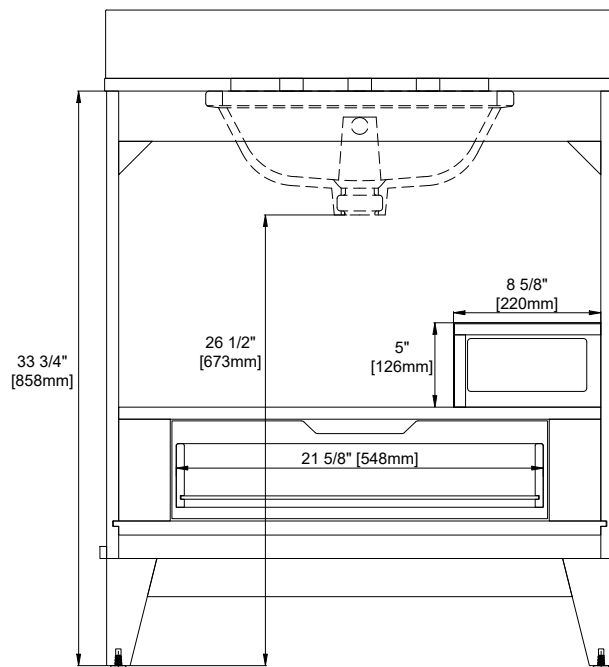

## Features and Materials

Solids: Yellow Poplar  
Veneers: (WLD) Engineered Oak  
Panels: MDF + Plywood  
Number of Doors: Two  
Number of Drawers: One internal  
USB/Power Component: Yes (ETL5011080)  
Cord Length: 6'6"  
European Soft Close Hinges  
Full Extension, Soft Close Glides  
Installation: Floor Standing  
Assembly Required: Attach the top with sink to the cabinet  
Hardware Material and Finish: Zinc Alloy  
(WLD,BW) Champagne Brass, (SBL) Satin Nickel  
Adjustable levelers  
Sink Top Included: Yes  
Sink Top Material : Glossy White Composite  
Number of Basins: One  
Faucet: 8" Widespread, not included  
Basin Overflow: Yes, facing front  
Fits Drain Hole Size: 1-3/8"

## Overall Dimensions

Width:30"  
Depth:19"  
Height: 38-1/2"

ASME A112.19.2-2018/CSA B45.1-18

SINK MODEL: F2014B  
CUPC FILE NO: 14592

# 30" SINGLE VANITY

N253-V30-WLD  
 N253-V30-SBL  
 N253-V30-BW

Visit Website for Warranty Information  
[venadesignsco.com](http://venadesignsco.com)

Top View

Front View

Pull

All dimensions are nominal

# 30" SINGLE VANITY

N253-V30-WLD  
 N253-V30-SBL  
 N253-V30-BW

Visit Website for Warranty Information  
[venadesignsco.com](http://venadesignsco.com)

All dimensions are nominal