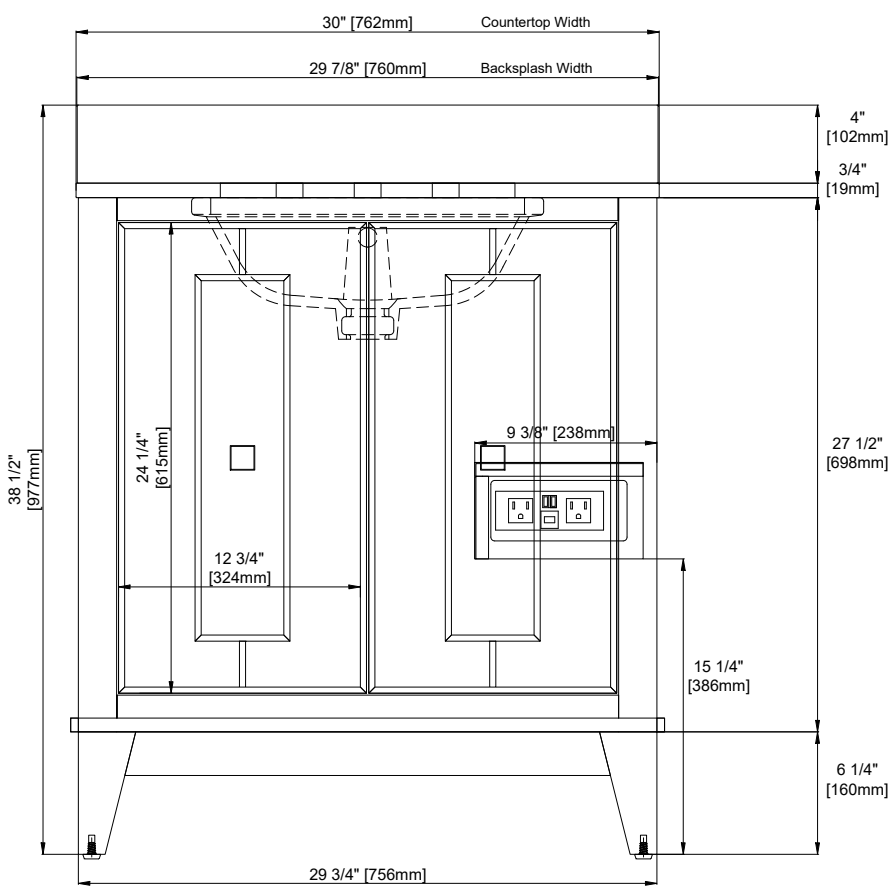

## Features and Materials

Solids: Yellow Poplar  
Veneers: (WLD) Engineered Oak  
Panels: MDF + Plywood  
Number of Doors: Two  
Number of Drawers: One internal  
USB/Power Component: Yes (ETL5011080)  
Cord Length: 6'6"  
European Soft Close Hinges  
Full Extension, Soft Close Glides  
Installation: Floor Standing  
Assembly Required: Attach the top with sink to the cabinet  
Hardware Material and Finish: Zinc Alloy  
(WLD,BW) Champagne Brass, (SBL) Satin Nickel  
Adjustable levelers  
Sink Top Included: Yes  
Sink Top Material : Glossy White Composite  
Number of Basins: One  
Faucet: 8" Widespread, not included  
Basin Overflow: Yes, facing front  
Fits Drain Hole Size: 1-3/8"

## Overall Dimensions

Width:30"  
Depth:19"  
Height: 38-1/2"

ASME A112.19.2-2018/CSA B45.1-18

SINK MODEL: F2014B  
CUPC FILE NO: 14592

# 30" SINGLE VANITY

N253-V30-WLD  
 N253-V30-SBL  
 N253-V30-BW

Visit Website for Warranty Information  
[venadesignsco.com](http://venadesignsco.com)

Top View

Front View

Pull

All dimensions are nominal

# 30" SINGLE VANITY

N253-V30-WLD  
 N253-V30-SBL  
 N253-V30-BW

Visit Website for Warranty Information  
[venadesignsco.com](http://venadesignsco.com)

All dimensions are nominal