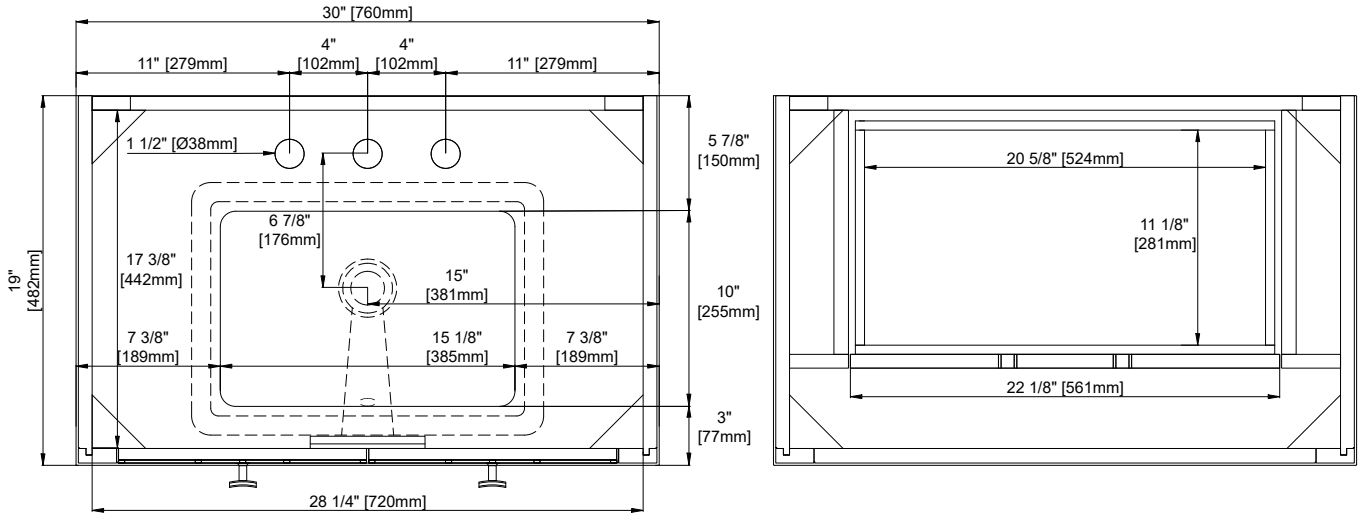

## Features and Materials

Solids: Yellow Poplar  
Veneers: (WLD) Engineered Oak  
Panels: MDF + Plywood  
Number of Doors: Two  
Number of Drawers: One internal  
USB/Power Component: Yes (ETL5011080)  
Cord Length: 6'6"  
European Soft Close Hinges  
Full Extension, Soft Close Glides  
Installation: Floor Standing  
Assembly Required: Attach the top with sink to the cabinet  
Hardware Material and Finish: Zinc Alloy  
(WLD,BW) Champagne Brass, (SBL) Satin Nickel  
Adjustable levelers  
Sink Top Included: Yes  
Sink Top Material : Glossy White Composite  
Number of Basins: One  
Faucet: 8" Widespread, not included  
Basin Overflow: Yes, facing front  
Fits Drain Hole Size: 1-3/8"

## Overall Dimensions

Width:30"  
Depth:19"  
Height: 38-1/2"

ASME A112.19.2-2018/CSA B45.1-18

SINK MODEL: F2014B  
CUPC FILE NO: 14592

# 30" SINGLE VANITY

N253-V30-WLD  
 N253-V30-SBL  
 N253-V30-BW

Visit Website for Warranty Information  
[venadesignsco.com](http://venadesignsco.com)

Top View

Front View

Pull

All dimensions are nominal

# 30" SINGLE VANITY

N253-V30-WLD  
 N253-V30-SBL  
 N253-V30-BW

Visit Website for Warranty Information  
[venadesignsco.com](http://venadesignsco.com)

All dimensions are nominal