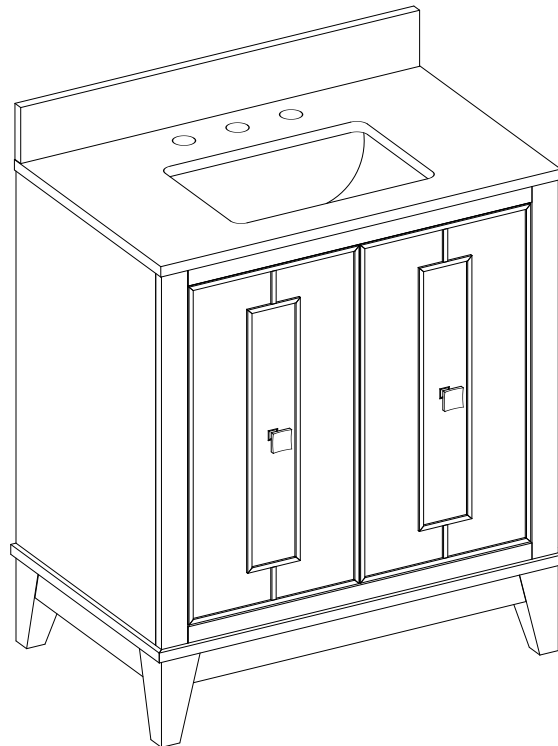

# 30" SINGLE VANITY

N253-V30-WLD  
N253-V30-SBL  
N253-V30-BW

Visit Website for Warranty Information  
[venadesignsco.com](http://venadesignsco.com)

## Features and Materials

Solids: Yellow Poplar  
Veneers: (WLD) Engineered Oak  
Panels: MDF + Plywood  
Number of Doors: Two  
Number of Drawers: One internal  
USB/Power Component: Yes (ETL5011080)  
Cord Length: 6'6"  
European Soft Close Hinges  
Full Extension, Soft Close Glides  
Installation: Floor Standing  
Assembly Required: Attach the top with sink to the cabinet  
Hardware Material and Finish: Zinc Alloy  
(WLD,BW) Champagne Brass, (SBL) Satin Nickel  
Adjustable levelers  
Sink Top Included: Yes  
Sink Top Material : Glossy White Composite  
Number of Basins: One  
Faucet: 8" Widespread, not included  
Basin Overflow: Yes, facing front  
Fits Drain Hole Size: 1-3/8"

## Overall Dimensions

Width:30"  
Depth:19"  
Height: 38-1/2"

ASME A112.19.2-2018/CSA B45.1-18

SINK MODEL: F2014B  
CUPC FILE NO: 14592

# 30" SINGLE VANITY

N253-V30-WLD  
 N253-V30-SBL  
 N253-V30-BW

Visit Website for Warranty Information  
[venadesignsco.com](http://venadesignsco.com)

Top View

Front View

Pull

All dimensions are nominal