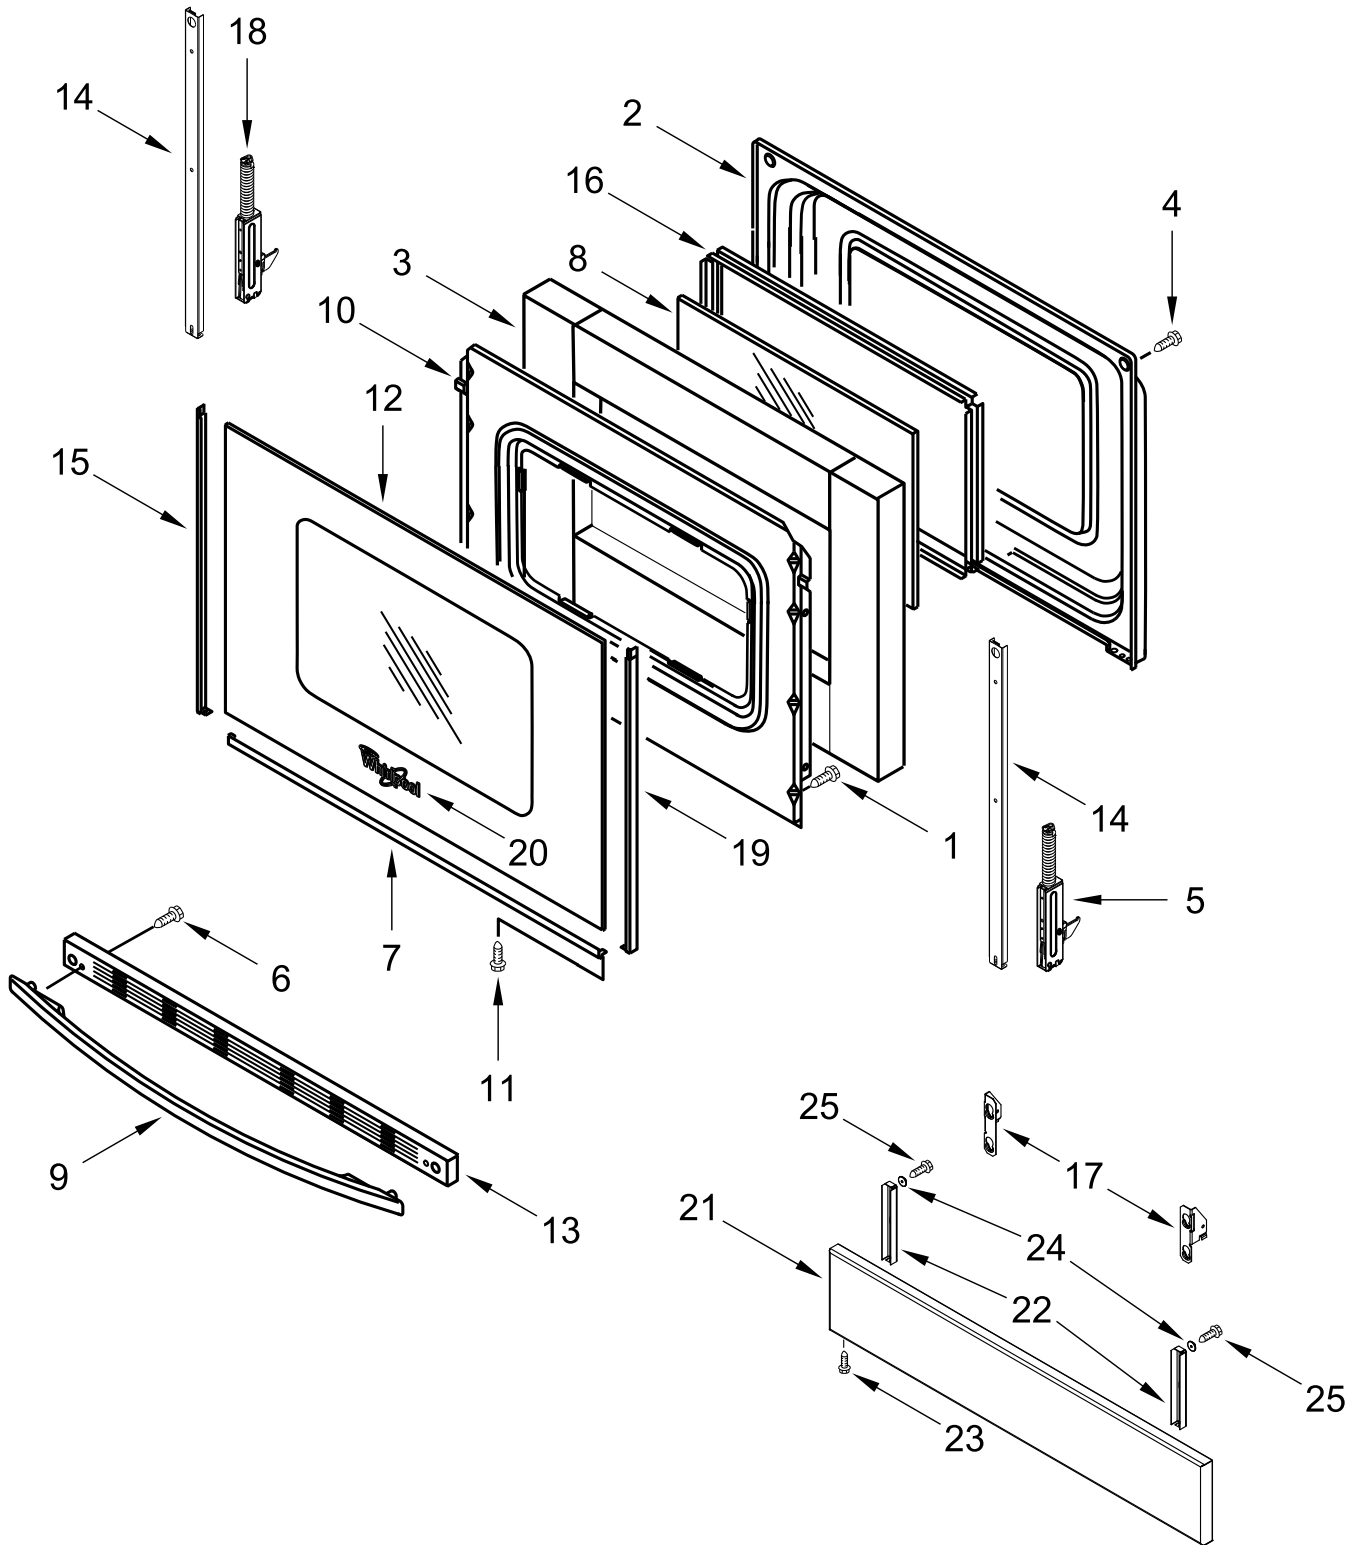

DOOR AND DRAWER PARTS

DOOR AND DRAWER PARTS

<u>Illus.</u> <u>No.</u>	<u>Part No.</u>	<u>Description</u>	<u>Illus.</u> <u>No.</u>	<u>Part No.</u>	<u>Description</u>	<u>Illus.</u> <u>No.</u>	<u>Part No.</u>	<u>Description</u>
1	W10031790	Screw	12		Glass, Window	19		Trim, Door
2	9761344	Liner, Door		W10884159	Black		W10746435	Black (Right)
3	W10278991	Insulation, Door Strip		W10409945	White		8523166	White (Right)
4	W10200660	Screw	13		Trim, Oven Door Vent	20		Badge
5	W10388635	Hinge, Door (Active)		W10310922	Black		W10481433	Grey
6	W10465148	Screw		W10310920	White		W10481434	White
7		Trim, Lower Door	14	W10544179	Strap, Door	21		Panel, Toe
	8523177	Black	15		Trim, Door		W11037793	Black
	8523175	White		W10746436	Black (Left)		W11037792	White
8	9758162	Glass, Inner		8523172	White (Left)	22	W11039147	Bracket, Toe Panel
9		Handle, Oven Door	16	W10316950	Frame, Glass	23	3196169	Screw
	W10300490	Black	17	W11096902	Mounting Bracket, Toe Panel (Right)	24	8004P024-60	Spacer, Side Panel
	W10300489	White		W11096901	Mounting Bracket, Toe Panel (Left)	25	W10673879	Screw
10	9761357	Retainer, Insulation	18	W10440013	Hinge, Door (Active)			
11	W10362924	Screw