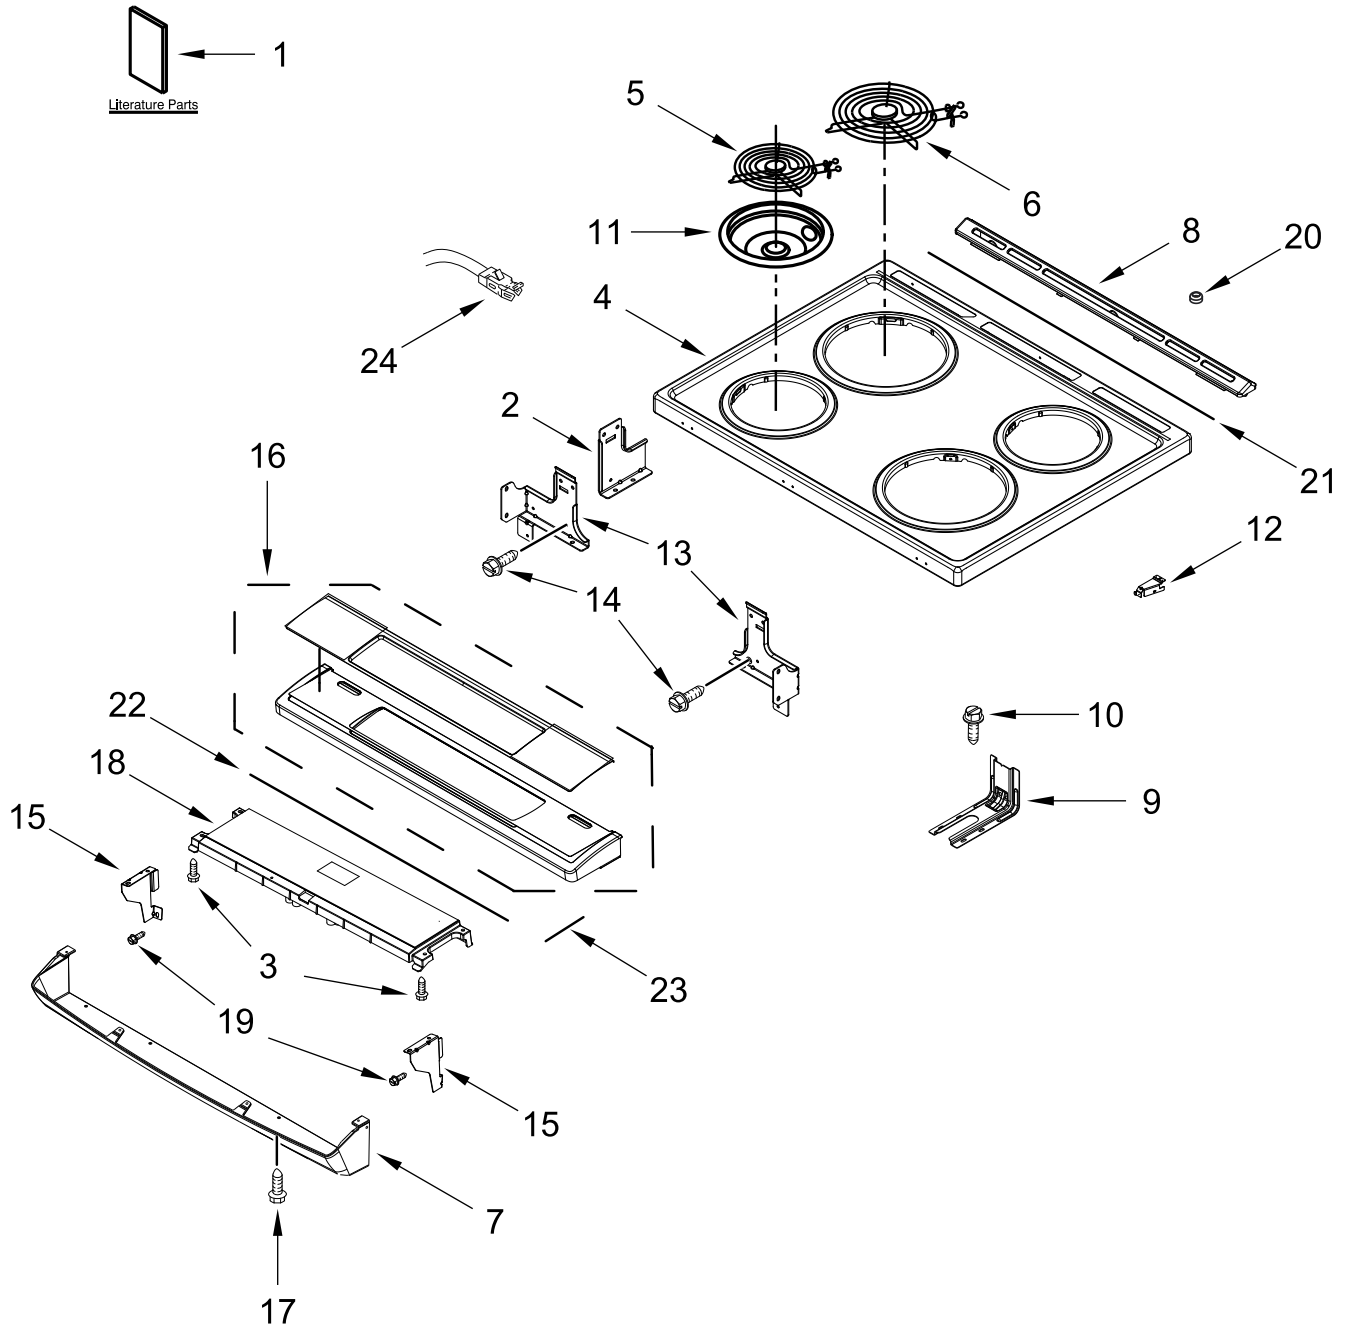

30" ELECTRIC SLIDE IN SELF-CLEAN RANGE

MODELS:

WEC310SAGB3 (Black)
WEC310SAGW3 (White)

COOKTOP PARTS

COOKTOP PARTS

<u>Illus. No.</u>	<u>Part No.</u>	<u>Description</u>	<u>Illus. No.</u>	<u>Part No.</u>	<u>Description</u>	<u>Illus. No.</u>	<u>Part No.</u>	<u>Description</u>
1		Literature Parts	7		Console, Lower Panel	16		Console
	W11047683	Instructions, Installation		W10816943	Black		W10825354	Black
	W11235903	Use and Care Guide		W10816942	White		W10825351	White
	W11327918	Wiring Diagram	8		Vent, Trim Top	17	W10516115	Screw
2	W10814305	Bracket, Console (Center)		W10636528	Black	18	W10806886	Electronic, Control (LCX)
				W10636527	White			
3	9780274	Screw	9	W10606241	Bracket, Anti-Tip	19	3196178	Screw
4		Cooktop	10	7101P485-60	Screw, Anti-Tip Kit	20	W10854253	Bumper
	W10536327	Black				21	W10612719	Gasket, Console/ Cooktop
	W10536268	White	11	W10196405	Bowl, Drip (8")			
5	W11364018	Element, Coil Heating (1500W)		W10196406	Bowl, Drip (6")	22	W10689101	Gasket, Console
		(Left Front and Right Rear)	12	W10162253	Brace, Corner (Left)	23	W10689102	Gasket, Console Short
				W10162252	Brace, Corner (Right)	24	814399	Receptacle, Element
6	W11364019	Element, Coil Heating (2400W)	13	W10814304	Support, Cooktop (Right)			FOLLOWING PARTS NOT ILLUSTRATED
		(Right Front and Left Rear)		W10814303	Support, Cooktop (Left)		W11134665	Harness, Main
			14	3196169	Screw		W11190435	Harness, Cooktop
			15	W10547960	Bracket, Console (Left)		W11226231	Harness, Console
							313438	Clip, Harness
				W10547961	Bracket, Console (Right)		7111P017-60	Clamp, Wire
							W10664316	Clip, Harness (Cooktop)