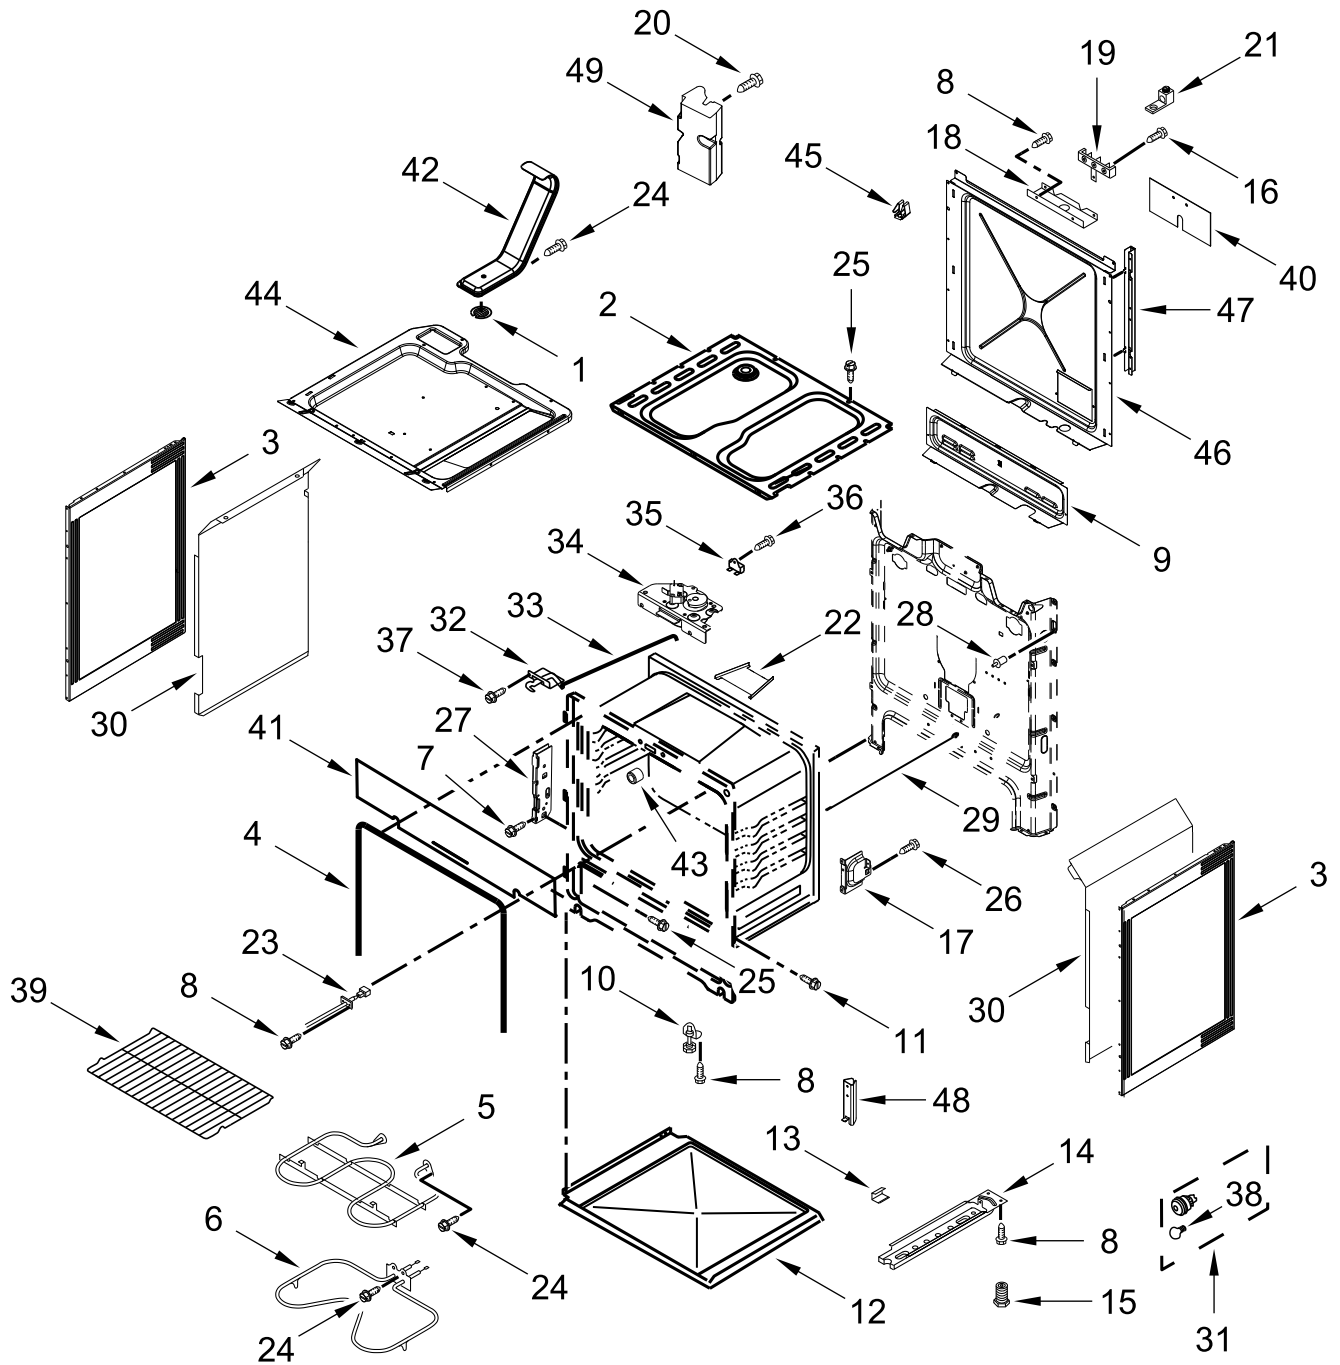

CHASSIS PARTS

CHASSIS PARTS

<u>Illus. No.</u>	<u>Part No.</u>	<u>Description</u>	<u>Illus. No.</u>	<u>Part No.</u>	<u>Description</u>	<u>Illus. No.</u>	<u>Part No.</u>	<u>Description</u>
1	W11092984	Screen, Vent	20	W11034869	Screw	38	W10571723	Bulb, Halogen 40 Watts
2	W10536273	Burner Box	21	W10281322	Kit, Bare Wire Adapter Block	39	W10268578	Rack, Oven
3		Panel, Side	22	W10853400	Baffle, Upper Chassis	40	W10655441	Shield, Power Cord
	W10162245	Black	23	W10586204	Sensor	41	W10848443	Chassis, Upper Insulation
	W10575396	White	24	W10362924	Screw	42	W11122085	Assembly, Flue
4	W10658354	Seal, Door	25	3400080	Screw	43	9758701	Spacer, Door
5	W10583047	Element, Broil	26	3196169	Screw	44	W10814301	Chassis, Support Upper
6	W10535148	Bake, Element	27	W10289077	Receiver, Hinge	45	W10866583	Clip-Panel, Ratcheting
7	W10031780	Screw	28	W10627802	Switch, Door	46	W10289172	Cover, Back
8	3196178	Screw	29	9757239	Rod, Door Switch	47	W10162241	Channel, Rear
9	W10162248	Cover, Wire	30	9761448	Retainer, Insulation (Right)	48	W11181076	Bracket, Reinforcing
10	W10341186	Assembly, Front Foot		9761449	Retainer, Insulation (Left)	49	W10914589	Counterweight
11	W10067840	Screw	31	W11175594	Assembly, Light			FOLLOWING PARTS NOT ILLUSTRATED
12	W10312471	Tray, Insulation	32	9761013	Assembly, Door Latch (Front)			
13	W10137382	Clip, Panel	33	W10078370	Rod, Push Latch		W10830993	Insulation, Wrap
14	W10390007	Assembly, Base Rail (Right)	34	W10107820	Assembly, Door Latch (Rear)		W10815385	Insulation, Back
	W10390008	Assembly, Base Rail (Left)	35	3196548	Fuse, Thermal		3196520	Clip, Wire
15	W10058460	Foot, Leveling	36	3196172	Screw			
16	3400029	Nut	37	3196560	Screw			
17	W10355173	Bracket, Oven Support						
18	3186034	Bracket, Service						
19	W10245259	Block, Terminal