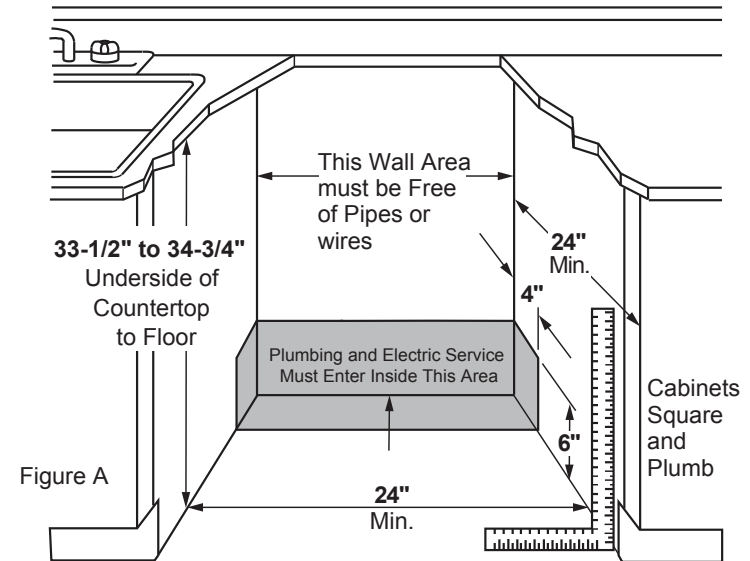

GDF535PSR/PGR

GE® Dishwasher with Front Controls

DIMENSIONS AND INSTALLATION INFORMATION (IN INCHES)

ELECTRICAL RATING

Voltage AC.....	120
Hertz.....	60
Total connected load amperage.....	7.1
Calrod® heater watts max.....	800/500

For use on adequately wired 120-volt, 15-amp circuit having 2-wire service with a separate ground wire. This appliance must be grounded for safe operation.

INSTALLATION INFORMATION: Before installing, consult installation instructions packed with product for current dimensional data.