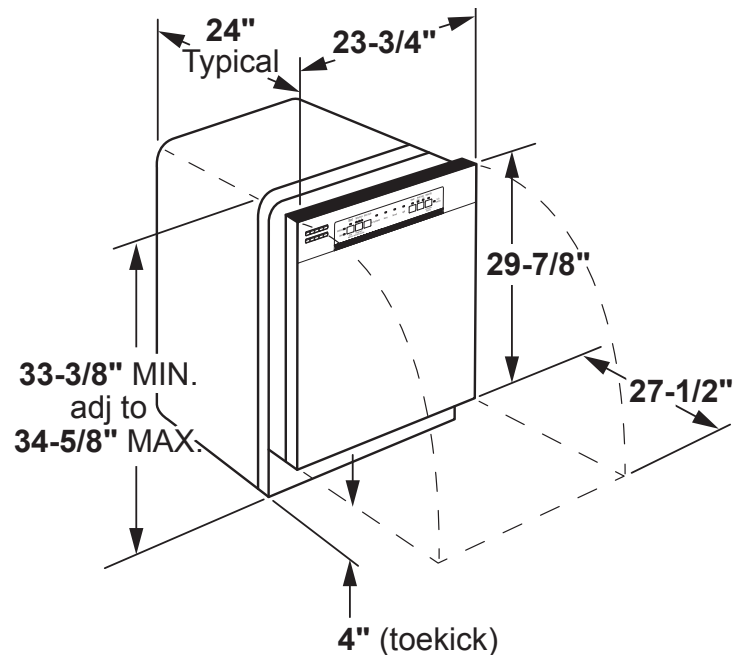

GDF535PSR/PGR

GE® Dishwasher with Front Controls

DIMENSIONS AND INSTALLATION INFORMATION (IN INCHES)

ELECTRICAL RATING

Voltage AC.....	120
Hertz.....	60
Total connected load amperage.....	7.1
Calrod® heater watts max.....	800/500

For use on adequately wired 120-volt, 15-amp circuit having 2-wire service with a separate ground wire. This appliance must be grounded for safe operation.

INSTALLATION INFORMATION: Before installing, consult installation instructions packed with product for current dimensional data.