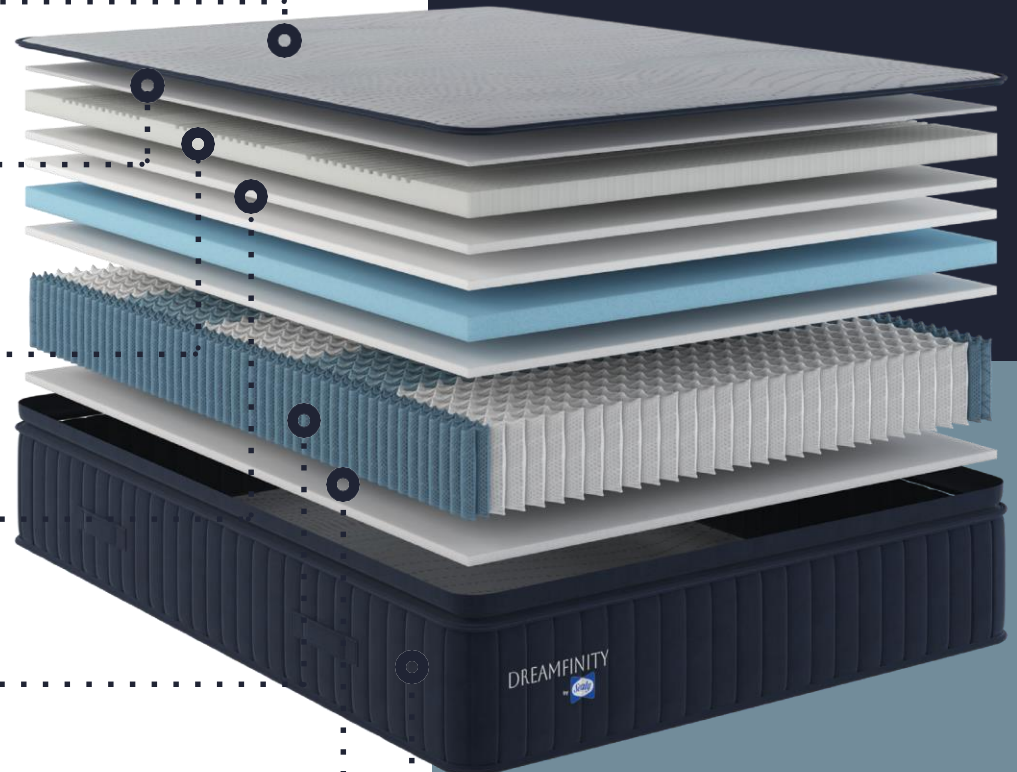

DREAMFINITY SELECT

15.75" SELECT SOFT PILLOWTOP

DREAMFINITY

by:

THE BUILD

COOLING COVER

Advanced cooling fabric promotes airflow and helps pull heat away from the body for a consistently cool and comfortable sleep experience.

1" PERPETUA™ LATEX

Latex infused with copper and gel delivers responsive, pressure-relieving comfort with cooling performance and copper-enhanced freshness for a supportive and breathable sleep experience.

2" THERAGEL™ MEMORY FOAM

Combines the body-conforming of memory infused with copper, silver, and graphite for enhanced cooling and antimicrobial benefits.

4" HD SUPPORTIVE FOAM

Medium-feel upholstery foam layers designed to gently conform to your body's contours while delivering long-lasting support and resilience.

8" 1130 COMBI-ZONE®

With 1130 responsive coils and advanced zoned construction, the Combi-Zone system adapts to your body for balanced support, reduced partner disturbance, and a more restorative sleep experience.

QUANTUM EDGE™

Coil Edge System reinforces the perimeter for the mattress to deliver stronger edge support, improved stability, and a more usable sleep surface for lasting comfort and durability.

ADJUSTABLE BASE FRIENDLY

Engineered to personalize your sleep position for enhanced comfort and relaxation.

CertiPUR-US® Certified

Made in the USA

10-Year Limited Warranty