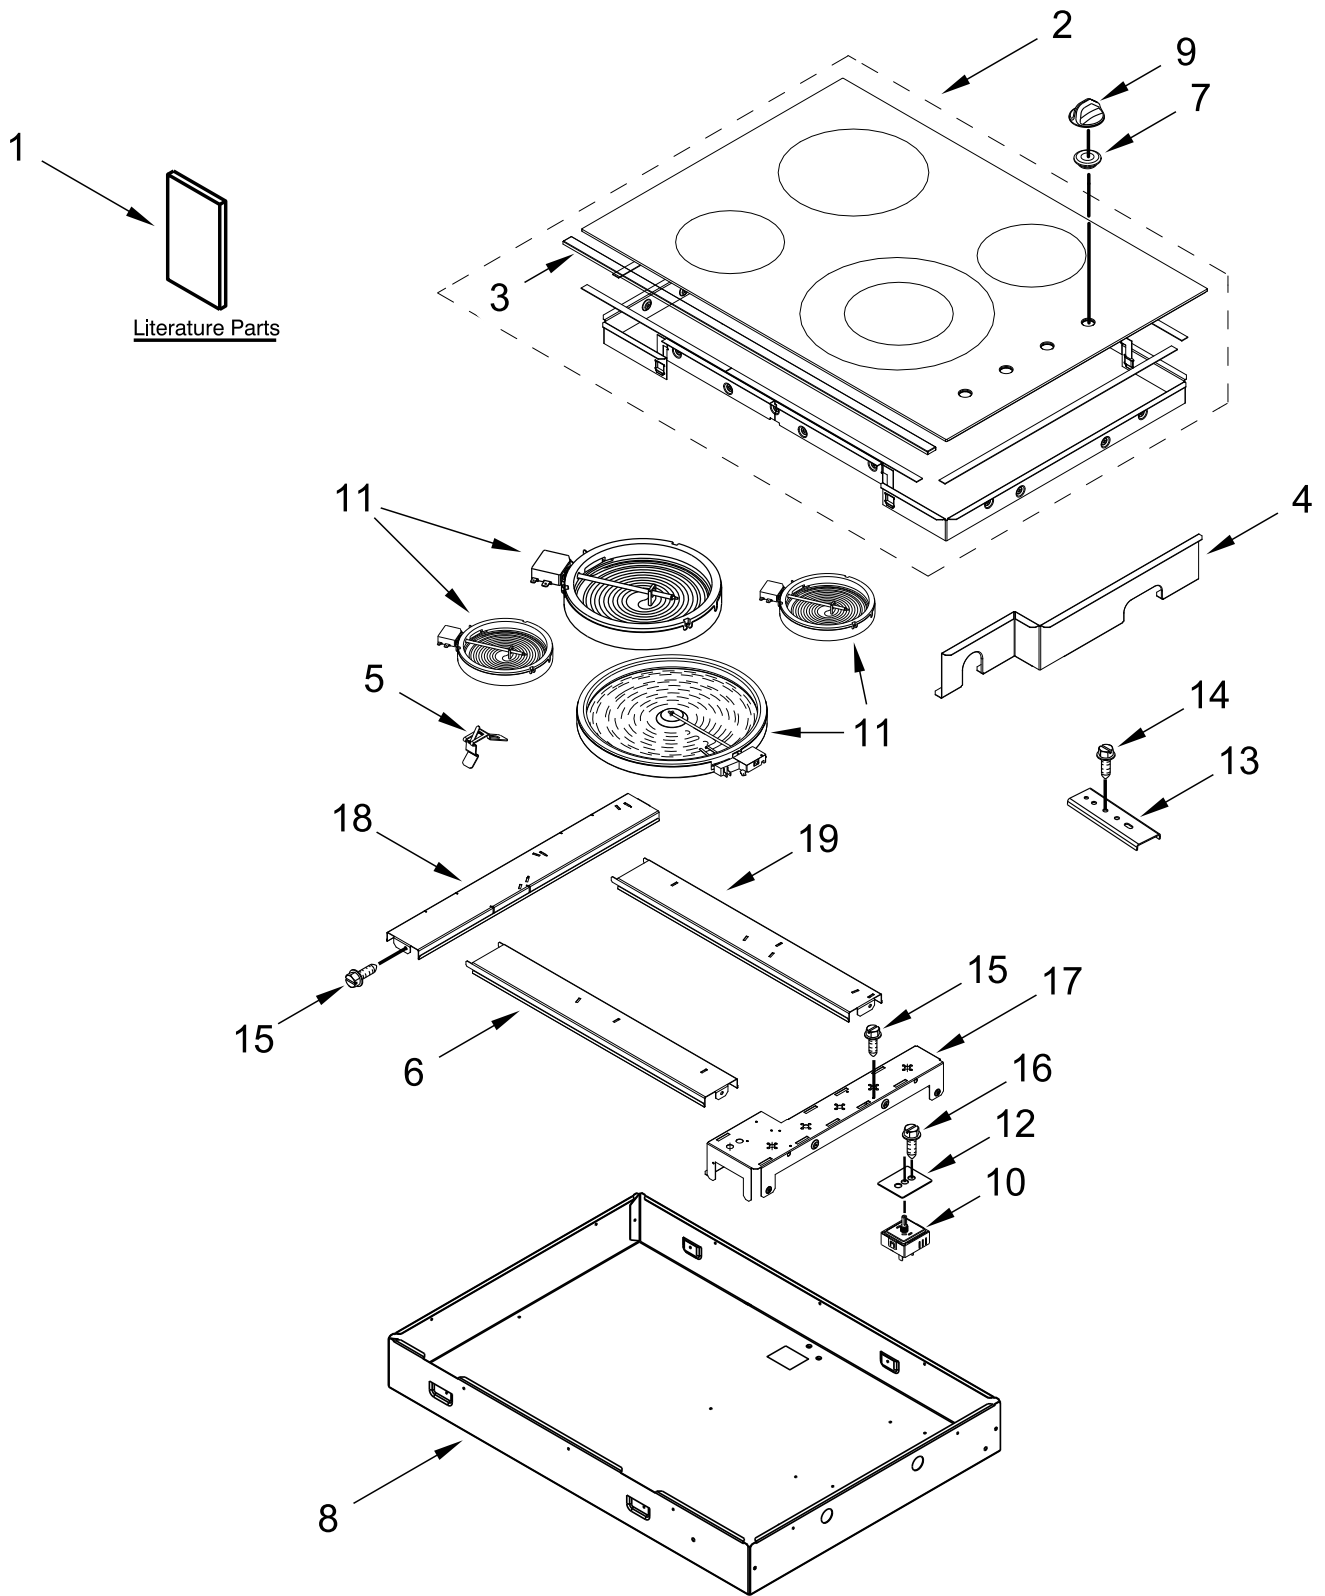

## **30" ELECTRIC BUILT-IN COOKTOP**

# COOKTOP PARTS

# COOKTOP PARTS

<u>Illus. No.</u>	<u>Part No.</u>	<u>Description</u>	<u>Illus. No.</u>	<u>Part No.</u>	<u>Description</u>	<u>Illus. No.</u>	<u>Part No.</u>	<u>Description</u>
1		Literature Parts	9		Knob, Control	13	4455917	Bracket, Cooktop Mounting
	W11178304	Instructions, Installation		W11130625	Black			
	W10351318	Instructions, Undercounter Install		W11130629	White	14	3400093	Screw
	W11161549	Guide, Use & Care	10	W11130627	Stainless	15	7101P426-60	Screw
2		Cooktop		W10578768	Switch, Infinite (Left Front & Right Rear)	16	7101P309-60	Screw
	W11120971	Black		W10843843	Switch, Infinite (Left Rear)	17	W11172719	Plate, Switch
	W11120973	White		W10437092	Switch, Infinite (Right Front)	18	W11175477	Rail, Vertical
	W11120972	Stainless				19	W11171776	Rail, Horizontal Rear
3		Trim, Front Stainless (Not Serviced)	11	8273994	Element (1200W) (Left Front & Right Rear)	FOLLOWING PARTS NOT ILLUSTRATED		
4	W11172720	Shield, Switch				W11111805		Harness, Main
5	W10225448	Spring, Element				3400015		Screw, Grounding
6	W11171777	Rail, Horizontal Front		8273993	Element (1800W) (Left Rear)	3192439		Seal, Limiter
7		Grommet		W10275049	Element (2500/1200W) (Right Front)	8008P068-60		Grommet, Wire (Black)
	W10293874	Black				W10324729		Grommet, Wire (Gray)
	W10372006	Grey				8286642		Tape, Foam
8		Box, Burner (Not Serviced)	12	3183956	Seal, Switch Cover	W11161211		Insulation, Cooktop (Knob)