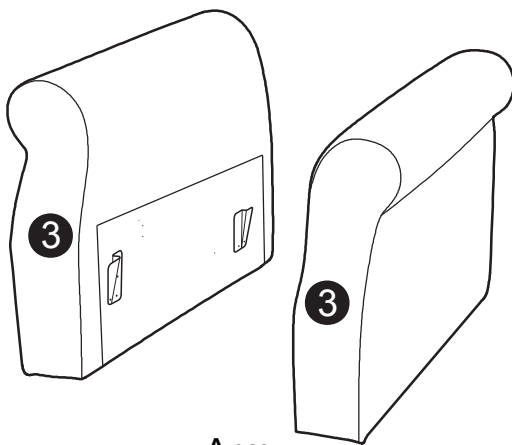

Dream Convertibles®

HAMPTON QUEEN SIZE ASSEMBLY INSTRUCTIONS

DO NOT RETURN PRODUCT TO THE STORE

individual stores do not stock parts.

If a part is missing or damaged, call our toll - free customer service line.

Need parts or assistance?

Please call :

866-626-7826

For prompt, reliable service; please have your assembly manual ready.

WARNING

- This product has been designed for seating three (3) average adults. To prevent injury and damage to this unit, PROHIBIT jumping on it.
- This product is designed for home use and not intended for commercial use.
- Children under the age of 5, small infants and babies should not sleep alone on this product for safety reasons.
- Recommended # of people needed for handling: 2 (however it is always better to have an extra hand.)
- THIS INSTRUCTION BOOKLET CONTAINS **IMPORTANT** SAFETY INFORMATION. PLEASE READ AND KEEP FOR FUTURE REFERENCE.

PARTS

Sofa Body
QTY:1

Pillow
QTY: 2

Arm
QTY:1 Pair

Leg
QTY:4

HARDWARE

A

Allen Key