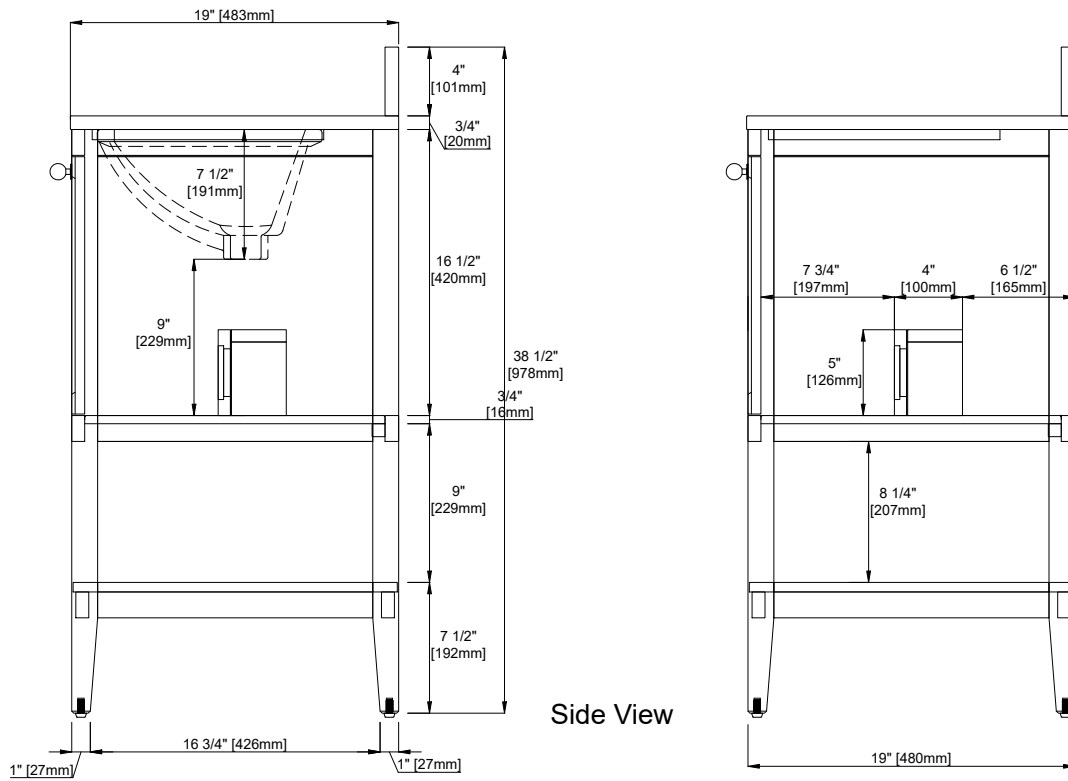

30" SINGLE VANITY

N242-V30-BW
N242-V30-DPO
N242-V30-SBL

Visit Website for Warranty Information
venadesignsco.com

Features and Materials

Solids: Yellow Poplar
Panels: MDF + Plywood
Number of Doors: Two
European Soft Close Hinges
Full Extension, Soft Close Drawer Slides
USB/Power Component: Yes (ETL5011080)
Cord Length: 6'6"
Installation: Floor Standing
Assembly Required: Attach the top with sink to the cabinet
Hardware Material and Finish: Zinc Alloy
(BW, DPO) Champagne Brass (SBL) Satin Nickel
Adjustable levelers
Sink Top Included: Yes
Sink Top Material : Engineered Carrara Marble
Number of Basins: One
Faucet: 8" Widespread, not included
Basin Overflow: Yes, facing front
Fits Drain Hole Size: 1-3/8"

Overall Dimensions

Width: 30"
Depth: 19"
Height: 38-1/2"

ASME A112.19.2-2018/CSA B45.1-18

SINK MODEL: F2014B
CUPC FILE NO: 14592

30" SINGLE VANITY

N242-V30-BW
 N242-V30-DPO
 N242-V30-SBL

Visit Website for Warranty Information
venadesignsco.com

Top View

Front View

Knob

All dimensions are nominal

30" SINGLE VANITY

N242-V30-BW
 N242-V30-DPO
 N242-V30-SBL

Visit Website for Warranty Information
venadesignsco.com

All dimensions are nominal