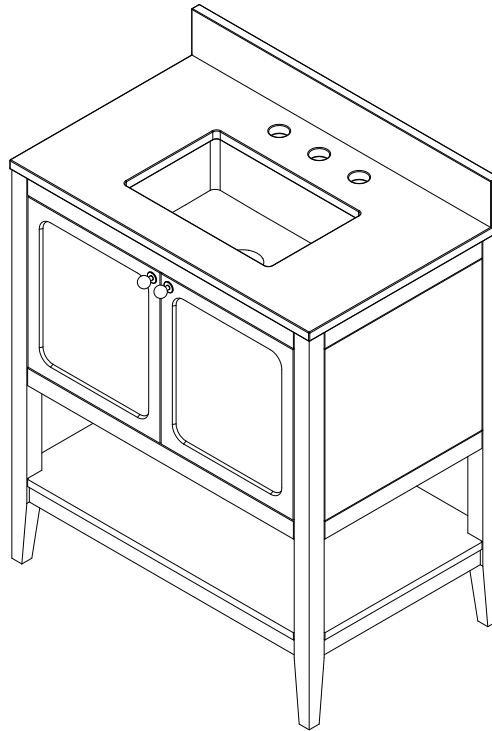

30" SINGLE VANITY

N242-V30-BW
N242-V30-DPO
N242-V30-SBL

Visit Website for Warranty Information
venadesignsco.com

Features and Materials

Solids: Yellow Poplar
Panels: MDF + Plywood
Number of Doors: Two
European Soft Close Hinges
Full Extension, Soft Close Drawer Slides
USB/Power Component: Yes (ETL5011080)
Cord Length: 6'6"
Installation: Floor Standing
Assembly Required: Attach the top with sink to the cabinet
Hardware Material and Finish: Zinc Alloy
(BW, DPO) Champagne Brass (SBL) Satin Nickel
Adjustable levelers
Sink Top Included: Yes
Sink Top Material : Engineered Carrara Marble
Number of Basins: One
Faucet: 8" Widespread, not included
Basin Overflow: Yes, facing front
Fits Drain Hole Size: 1-3/8"

Overall Dimensions

Width: 30"
Depth: 19"
Height: 38-1/2"

ASME A112.19.2-2018/CSA B45.1-18

SINK MODEL: F2014B
CUPC FILE NO: 14592

30" SINGLE VANITY

N242-V30-BW
 N242-V30-DPO
 N242-V30-SBL

Visit Website for Warranty Information
venadesignsco.com

Top View

Front View

Knob

All dimensions are nominal

30" SINGLE VANITY

N242-V30-BW
 N242-V30-DPO
 N242-V30-SBL

Visit Website for Warranty Information
venadesignsco.com

All dimensions are nominal