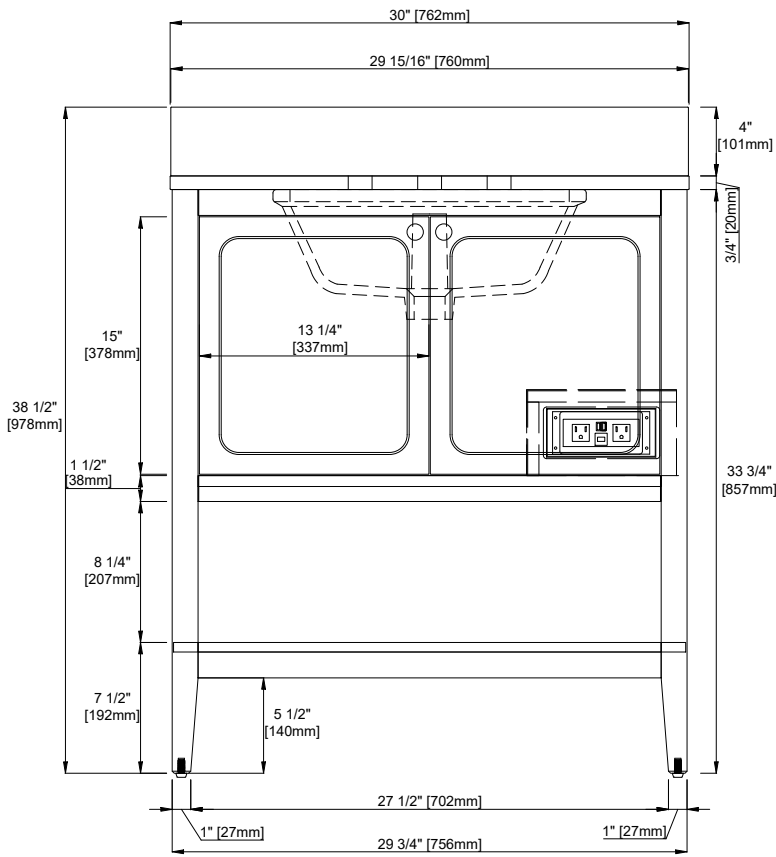

30" SINGLE VANITY

N242-V30-BW
N242-V30-DPO
N242-V30-SBL

Visit Website for Warranty Information
venadesignsco.com

Features and Materials

Solids: Yellow Poplar
Panels: MDF + Plywood
Number of Doors: Two
European Soft Close Hinges
Full Extension, Soft Close Drawer Slides
USB/Power Component: Yes (ETL5011080)
Cord Length: 6'6"
Installation: Floor Standing
Assembly Required: Attach the top with sink to the cabinet
Hardware Material and Finish: Zinc Alloy
(BW, DPO) Champagne Brass (SBL) Satin Nickel
Adjustable levelers
Sink Top Included: Yes
Sink Top Material : Engineered Carrara Marble
Number of Basins: One
Faucet: 8" Widespread, not included
Basin Overflow: Yes, facing front
Fits Drain Hole Size: 1-3/8"

Overall Dimensions

Width: 30"
Depth: 19"
Height: 38-1/2"

ASME A112.19.2-2018/CSA B45.1-18

SINK MODEL: F2014B
CUPC FILE NO: 14592

30" SINGLE VANITY

N242-V30-BW
 N242-V30-DPO
 N242-V30-SBL

Visit Website for Warranty Information
venadesignsco.com

Top View

Front View

Knob

All dimensions are nominal

30" SINGLE VANITY

N242-V30-BW
 N242-V30-DPO
 N242-V30-SBL

Visit Website for Warranty Information
venadesignsco.com

All dimensions are nominal