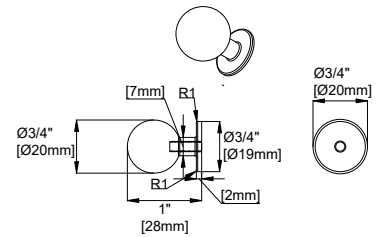

30" SINGLE VANITY

N242-V30-BW
N242-V30-DPO
N242-V30-SBL

Visit Website for Warranty Information
venadesignsco.com

Features and Materials

Solids: Yellow Poplar
Panels: MDF + Plywood
Number of Doors: Two
European Soft Close Hinges
Full Extension, Soft Close Drawer Slides
USB/Power Component: Yes (ETL5011080)
Cord Length: 6'6"
Installation: Floor Standing
Assembly Required: Attach the top with sink to the cabinet
Hardware Material and Finish: Zinc Alloy
(BW, DPO) Champagne Brass (SBL) Satin Nickel
Adjustable levelers
Sink Top Included: Yes
Sink Top Material : Engineered Carrara Marble
Number of Basins: One
Faucet: 8" Widespread, not included
Basin Overflow: Yes, facing front
Fits Drain Hole Size: 1-3/8"

Overall Dimensions

Width: 30"
Depth: 19"
Height: 38-1/2"

ASME A112.19.2-2018/CSA B45.1-18

SINK MODEL: F2014B
CUPC FILE NO: 14592

30" SINGLE VANITY

N242-V30-BW
 N242-V30-DPO
 N242-V30-SBL

Visit Website for Warranty Information
venadesignsco.com

Top View

Front View

Knob

All dimensions are nominal

30" SINGLE VANITY

N242-V30-BW
 N242-V30-DPO
 N242-V30-SBL

Visit Website for Warranty Information
venadesignsco.com

All dimensions are nominal