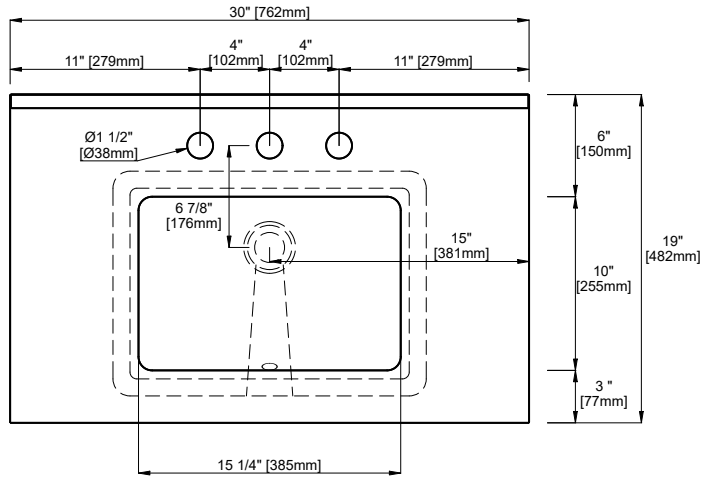

30" SINGLE VANITY

N242-V30-BW
N242-V30-DPO
N242-V30-SBL

Visit Website for Warranty Information
venadesignsco.com

Features and Materials

Solids: Yellow Poplar
Panels: MDF + Plywood
Number of Doors: Two
European Soft Close Hinges
Full Extension, Soft Close Drawer Slides
USB/Power Component: Yes (ETL5011080)
Cord Length: 6'6"
Installation: Floor Standing
Assembly Required: Attach the top with sink to the cabinet
Hardware Material and Finish: Zinc Alloy
(BW, DPO) Champagne Brass (SBL) Satin Nickel
Adjustable levelers
Sink Top Included: Yes
Sink Top Material : Engineered Carrara Marble
Number of Basins: One
Faucet: 8" Widespread, not included
Basin Overflow: Yes, facing front
Fits Drain Hole Size: 1-3/8"

Overall Dimensions

Width: 30"
Depth: 19"
Height: 38-1/2"

ASME A112.19.2-2018/CSA B45.1-18

SINK MODEL: F2014B
CUPC FILE NO: 14592

30" SINGLE VANITY

N242-V30-BW
 N242-V30-DPO
 N242-V30-SBL

Visit Website for Warranty Information
venadesignsco.com

Top View

Front View

Knob

All dimensions are nominal

30" SINGLE VANITY

N242-V30-BW
 N242-V30-DPO
 N242-V30-SBL

Visit Website for Warranty Information
venadesignsco.com

All dimensions are nominal