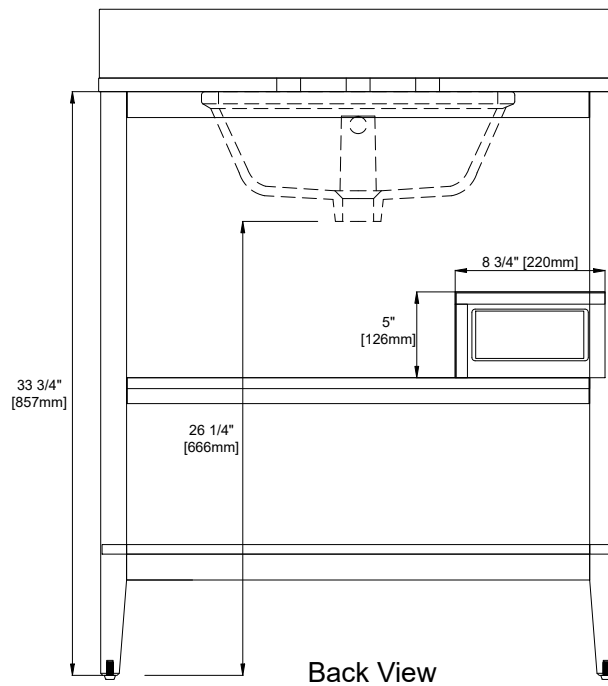

30" SINGLE VANITY

N242-V30-BW
N242-V30-DPO
N242-V30-SBL

Visit Website for Warranty Information
venadesignsco.com

Features and Materials

Solids: Yellow Poplar
Panels: MDF + Plywood
Number of Doors: Two
European Soft Close Hinges
Full Extension, Soft Close Drawer Slides
USB/Power Component: Yes (ETL5011080)
Cord Length: 6'6"
Installation: Floor Standing
Assembly Required: Attach the top with sink to the cabinet
Hardware Material and Finish: Zinc Alloy
(BW, DPO) Champagne Brass (SBL) Satin Nickel
Adjustable levelers
Sink Top Included: Yes
Sink Top Material : Engineered Carrara Marble
Number of Basins: One
Faucet: 8" Widespread, not included
Basin Overflow: Yes, facing front
Fits Drain Hole Size: 1-3/8"

Overall Dimensions

Width: 30"
Depth: 19"
Height: 38-1/2"

ASME A112.19.2-2018/CSA B45.1-18

SINK MODEL: F2014B
CUPC FILE NO: 14592

30" SINGLE VANITY

N242-V30-BW
 N242-V30-DPO
 N242-V30-SBL

Visit Website for Warranty Information
venadesignsco.com

Top View

Front View

Knob

All dimensions are nominal

30" SINGLE VANITY

N242-V30-BW
 N242-V30-DPO
 N242-V30-SBL

Visit Website for Warranty Information
venadesignsco.com

All dimensions are nominal