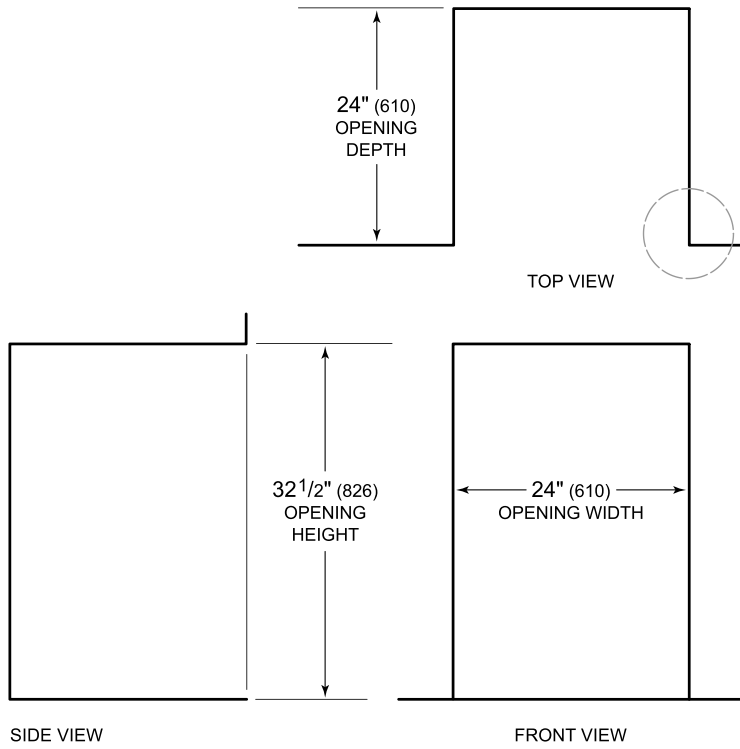

Dimensions

HEIGHT DIMENSIONS ± 1/2" (13)

Standard Installation

NOTE: 3 1/2" (89) finished returns will be visible and should be finished to match cabinetry.

Electrical Requirements

Electrical Requirements

Electrical Supply 115 VAC, 60 Hz

Electrical Service 15 amp dedicated circuit

Electrical Location Illustration

Interior View