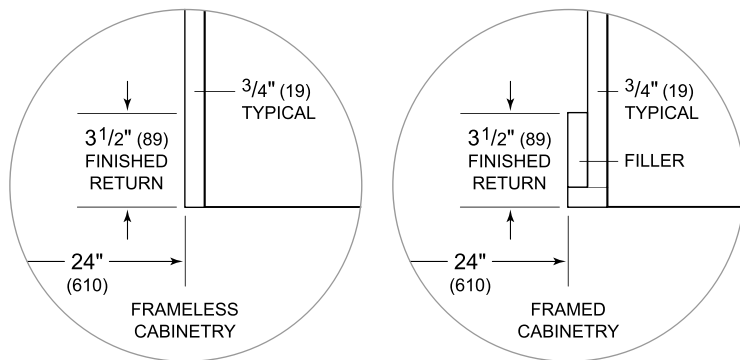

Dimensions

HEIGHT DIMENSIONS ± 1/2" (13)

Standard Installation

NOTE: 3 1/2" (89) finished returns will be visible and should be finished to match cabinetry.

Electrical Requirements

Electrical Requirements

Electrical Supply 115 VAC, 60 Hz

Electrical Service 15 amp dedicated circuit

Electrical Location Illustration

Interior View