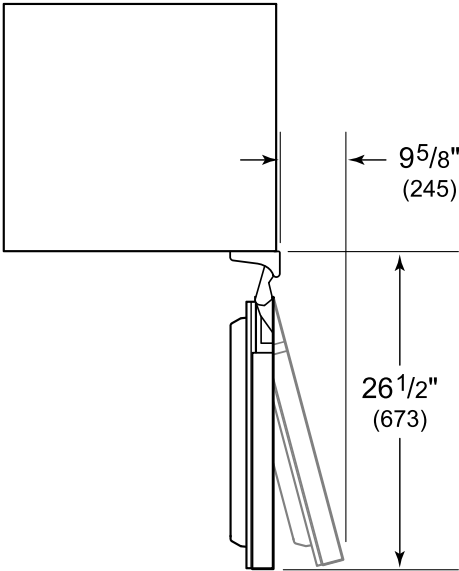

Dimensions

HEIGHT DIMENSIONS ± 1/2" (13)

Standard Installation

NOTE: 3 1/2" (89) finished returns will be visible and should be finished to match cabinetry.

Electrical Requirements

Electrical Requirements

Electrical Supply 115 VAC, 60 Hz

Electrical Service 15 amp dedicated circuit

Electrical Location Illustration

Interior View