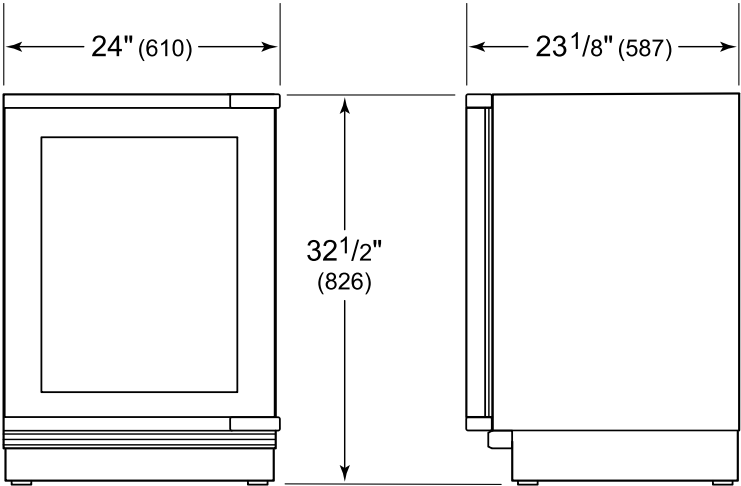

Dimensions

HEIGHT DIMENSIONS ± 1/2" (13)

Standard Installation

NOTE: 3 1/2" (89) finished returns will be visible and should be finished to match cabinetry.

Electrical Requirements

Electrical Requirements

Electrical Supply 115 VAC, 60 Hz

Electrical Service 15 amp dedicated circuit

Electrical Location Illustration

Interior View