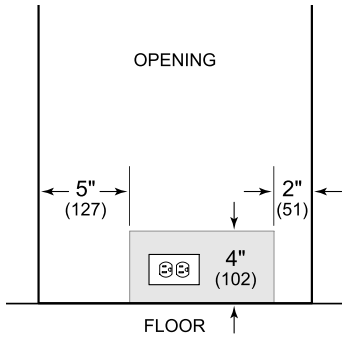

Dimensions

HEIGHT DIMENSIONS ± 1/2" (13)

Standard Installation

NOTE: 3 1/2" (89) finished returns will be visible and should be finished to match cabinetry.

Electrical Requirements

Electrical Requirements

Electrical Supply 115 VAC, 60 Hz

Electrical Service 15 amp dedicated circuit

Electrical Location Illustration

Interior View