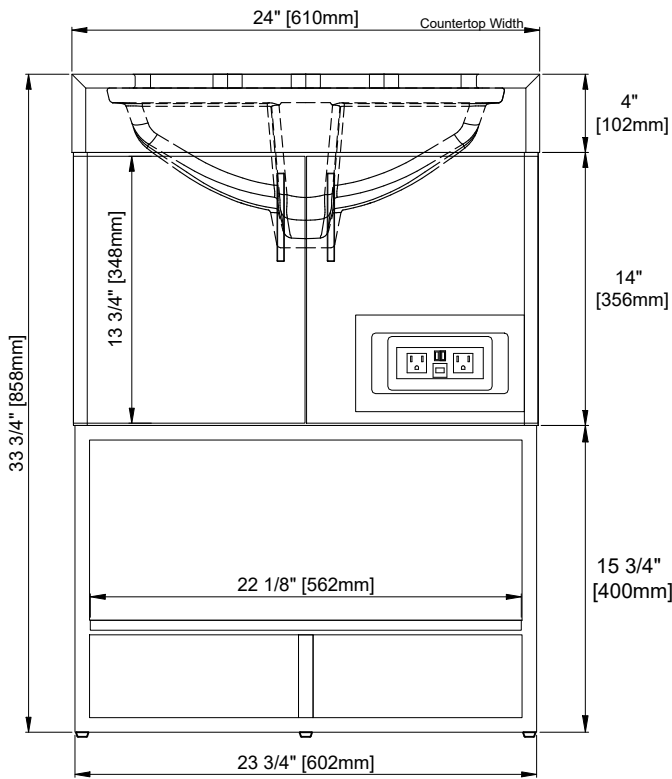

24" SINGLE VANITY

N521-V24-WMO
N521-V24-WLD

Features and Materials

Solids: Yellow Poplar
Veneers: (WMO,WLD) Engineered Oak
Panels: MDF + Plywood
Number of Doors: Two
European Soft Close Hinges
USB/Power Component: Yes, (ETL5011080)
Installation: Freestanding
Assembly Required: Attach the top with sink to the cabinet
Hardware Material and Finish: Zinc Alloy
(WMO)(WLD), Champagne Brass
Adjustable levelers
Sink Top Included: Yes
Sink Top Material: Glossy White Composite
Number of Basins: One
Faucet: 8" Widespread, not included
Basin Overflow: Yes, facing front
Fits Drain Hole Size: 1-3/8"

Overall Dimensions

Width:24"
Depth:22"
Height:33-3/4"

ASME A112.19.2-2018/CSA B45.1-18

SINK MODEL: SNK-V1
CUPC FILE NO: 13093

24" SINGLE VANITY

N521-V24-WMO

N521-V24-WLD

Top View

Front View

Pull

All dimensions are nominal
2/3

Version: 202506

24" SINGLE VANITY

N521-V24-WMO

N521-V24-WLD

Side View

Back View

All dimensions are nominal
3/3

Version: 202506