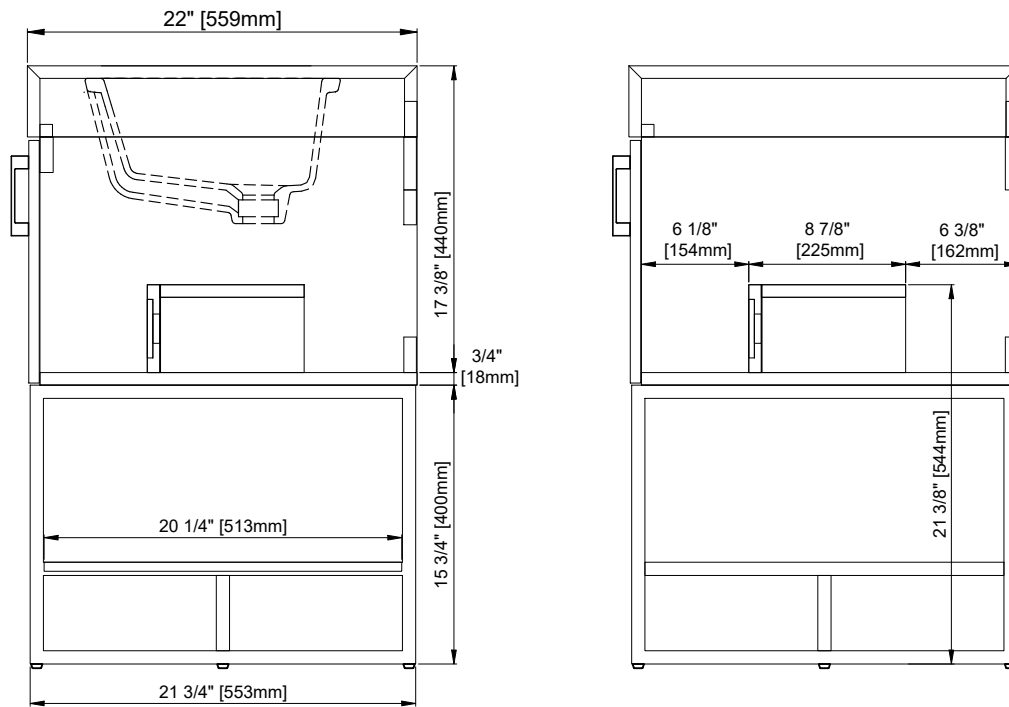

24" SINGLE VANITY

N521-V24-WMO
N521-V24-WLD

Features and Materials

Solids: Yellow Poplar
Veneers: (WMO,WLD) Engineered Oak
Panels: MDF + Plywood
Number of Doors: Two
European Soft Close Hinges
USB/Power Component: Yes, (ETL5011080)
Installation: Freestanding
Assembly Required: Attach the top with sink to the cabinet
Hardware Material and Finish: Zinc Alloy
(WMO)(WLD), Champagne Brass
Adjustable levelers
Sink Top Included: Yes
Sink Top Material: Glossy White Composite
Number of Basins: One
Faucet: 8" Widespread, not included
Basin Overflow: Yes, facing front
Fits Drain Hole Size: 1-3/8"

Overall Dimensions

Width:24"
Depth:22"
Height:33-3/4"

ASME A112.19.2-2018/CSA B45.1-18

SINK MODEL: SNK-V1
CUPC FILE NO: 13093

24" SINGLE VANITY

N521-V24-WMO

N521-V24-WLD

Top View

Front View

Pull

All dimensions are nominal
2/3

Version: 202506

24" SINGLE VANITY

N521-V24-WMO

N521-V24-WLD

Side View

Back View

All dimensions are nominal
3/3

Version: 202506