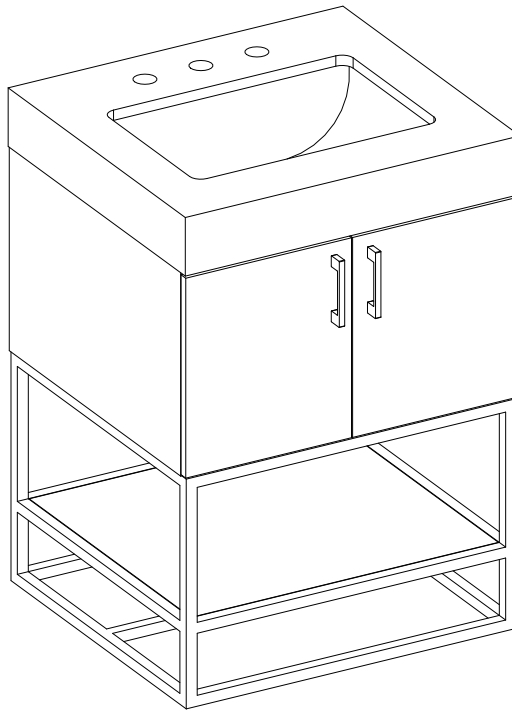

24" SINGLE VANITY

N521-V24-WMO
N521-V24-WLD

Features and Materials

Solids: Yellow Poplar
Veneers: (WMO,WLD) Engineered Oak
Panels: MDF + Plywood
Number of Doors: Two
European Soft Close Hinges
USB/Power Component: Yes, (ETL5011080)
Installation: Freestanding
Assembly Required: Attach the top with sink to the cabinet
Hardware Material and Finish: Zinc Alloy
(WMO)(WLD), Champagne Brass
Adjustable levelers
Sink Top Included: Yes
Sink Top Material: Glossy White Composite
Number of Basins: One
Faucet: 8" Widespread, not included
Basin Overflow: Yes, facing front
Fits Drain Hole Size: 1-3/8"

Overall Dimensions

Width:24"
Depth:22"
Height:33-3/4"

ASME A112.19.2-2018/CSA B45.1-18

SINK MODEL: SNK-V1
CUPC FILE NO: 13093

24" SINGLE VANITY

N521-V24-WMO

N521-V24-WLD

Top View

Front View

Pull

All dimensions are nominal
2/3

Version: 202506

24" SINGLE VANITY

N521-V24-WMO

N521-V24-WLD

Side View

Back View

All dimensions are nominal
3/3

Version: 202506