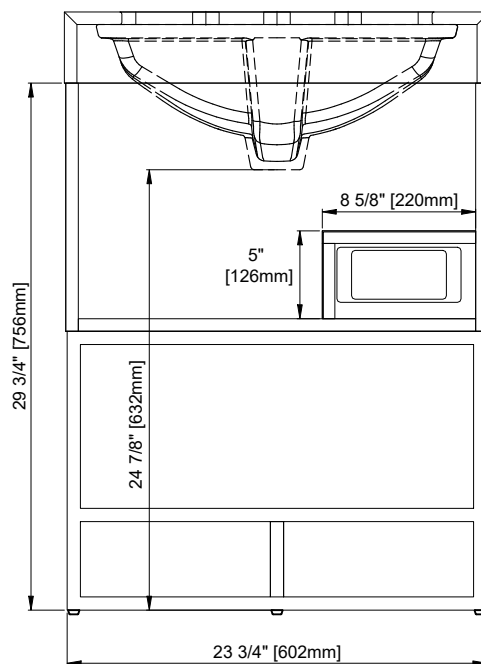

24" SINGLE VANITY

N521-V24-WMO
N521-V24-WLD

Features and Materials

Solids: Yellow Poplar
Veneers: (WMO,WLD) Engineered Oak
Panels: MDF + Plywood
Number of Doors: Two
European Soft Close Hinges
USB/Power Component: Yes, (ETL5011080)
Installation: Freestanding
Assembly Required: Attach the top with sink to the cabinet
Hardware Material and Finish: Zinc Alloy
(WMO)(WLD), Champagne Brass
Adjustable levelers
Sink Top Included: Yes
Sink Top Material: Glossy White Composite
Number of Basins: One
Faucet: 8" Widespread, not included
Basin Overflow: Yes, facing front
Fits Drain Hole Size: 1-3/8"

Overall Dimensions

Width:24"
Depth:22"
Height:33-3/4"

ASME A112.19.2-2018/CSA B45.1-18

SINK MODEL: SNK-V1
CUPC FILE NO: 13093

24" SINGLE VANITY

N521-V24-WMO

N521-V24-WLD

Top View

Front View

Pull

All dimensions are nominal
2/3

Version: 202506

24" SINGLE VANITY

N521-V24-WMO

N521-V24-WLD

Side View

Back View

All dimensions are nominal
3/3

Version: 202506