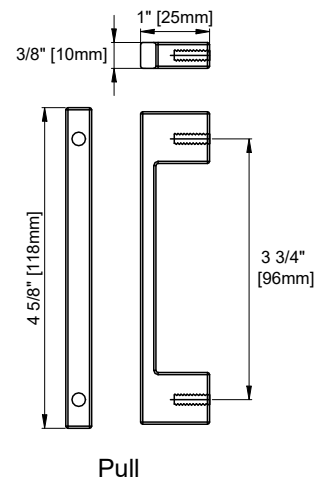

24" SINGLE VANITY

N521-V24-WMO
N521-V24-WLD

Features and Materials

Solids: Yellow Poplar
Veneers: (WMO,WLD) Engineered Oak
Panels: MDF + Plywood
Number of Doors: Two
European Soft Close Hinges
USB/Power Component: Yes, (ETL5011080)
Installation: Freestanding
Assembly Required: Attach the top with sink to the cabinet
Hardware Material and Finish: Zinc Alloy
(WMO)(WLD), Champagne Brass
Adjustable levelers
Sink Top Included: Yes
Sink Top Material: Glossy White Composite
Number of Basins: One
Faucet: 8" Widespread, not included
Basin Overflow: Yes, facing front
Fits Drain Hole Size: 1-3/8"

Overall Dimensions

Width:24"
Depth:22"
Height:33-3/4"

ASME A112.19.2-2018/CSA B45.1-18

SINK MODEL: SNK-V1
CUPC FILE NO: 13093

24" SINGLE VANITY

N521-V24-WMO

N521-V24-WLD

Top View

Front View

Pull

All dimensions are nominal
2/3

Version: 202506

24" SINGLE VANITY

N521-V24-WMO

N521-V24-WLD

Side View

Back View

All dimensions are nominal
3/3

Version: 202506