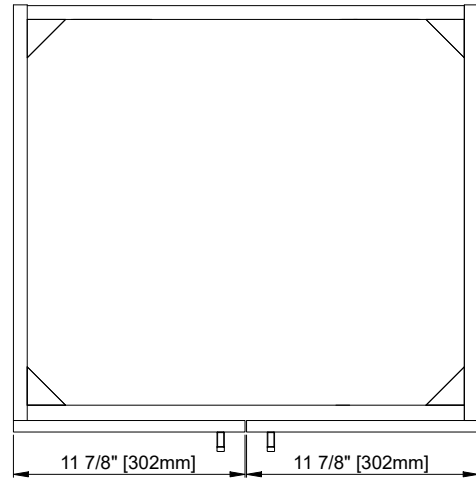

24" SINGLE VANITY

N521-V24-WMO
N521-V24-WLD

Features and Materials

Solids: Yellow Poplar
Veneers: (WMO,WLD) Engineered Oak
Panels: MDF + Plywood
Number of Doors: Two
European Soft Close Hinges
USB/Power Component: Yes, (ETL5011080)
Installation: Freestanding
Assembly Required: Attach the top with sink to the cabinet
Hardware Material and Finish: Zinc Alloy
(WMO)(WLD), Champagne Brass
Adjustable levelers
Sink Top Included: Yes
Sink Top Material: Glossy White Composite
Number of Basins: One
Faucet: 8" Widespread, not included
Basin Overflow: Yes, facing front
Fits Drain Hole Size: 1-3/8"

Overall Dimensions

Width:24"
Depth:22"
Height:33-3/4"

ASME A112.19.2-2018/CSA B45.1-18

SINK MODEL: SNK-V1
CUPC FILE NO: 13093

24" SINGLE VANITY

N521-V24-WMO

N521-V24-WLD

Top View

Front View

Pull

All dimensions are nominal
2/3

Version: 202506

24" SINGLE VANITY

N521-V24-WMO

N521-V24-WLD

Side View

Back View

All dimensions are nominal
3/3

Version: 202506