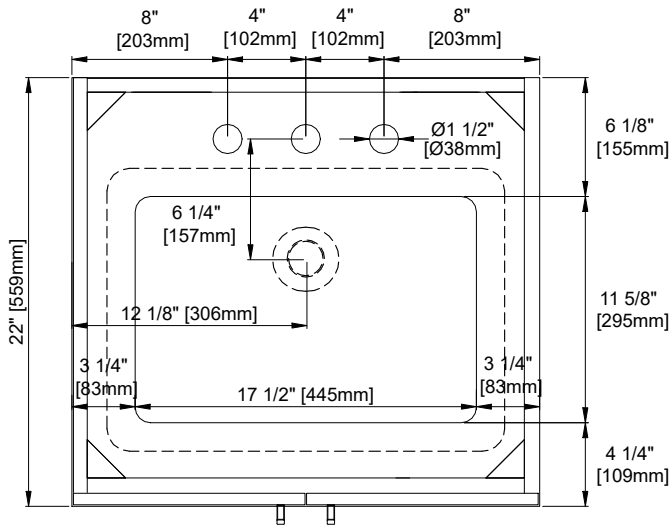

24" SINGLE VANITY

N521-V24-WMO
N521-V24-WLD

Features and Materials

Solids: Yellow Poplar
Veneers: (WMO,WLD) Engineered Oak
Panels: MDF + Plywood
Number of Doors: Two
European Soft Close Hinges
USB/Power Component: Yes, (ETL5011080)
Installation: Freestanding
Assembly Required: Attach the top with sink to the cabinet
Hardware Material and Finish: Zinc Alloy
(WMO)(WLD), Champagne Brass
Adjustable levelers
Sink Top Included: Yes
Sink Top Material: Glossy White Composite
Number of Basins: One
Faucet: 8" Widespread, not included
Basin Overflow: Yes, facing front
Fits Drain Hole Size: 1-3/8"

Overall Dimensions

Width:24"
Depth:22"
Height:33-3/4"

ASME A112.19.2-2018/CSA B45.1-18

SINK MODEL: SNK-V1
CUPC FILE NO: 13093

24" SINGLE VANITY

N521-V24-WMO

N521-V24-WLD

Top View

Front View

Pull

All dimensions are nominal
2/3

Version: 202506

24" SINGLE VANITY

N521-V24-WMO

N521-V24-WLD

Side View

Back View

All dimensions are nominal
3/3

Version: 202506