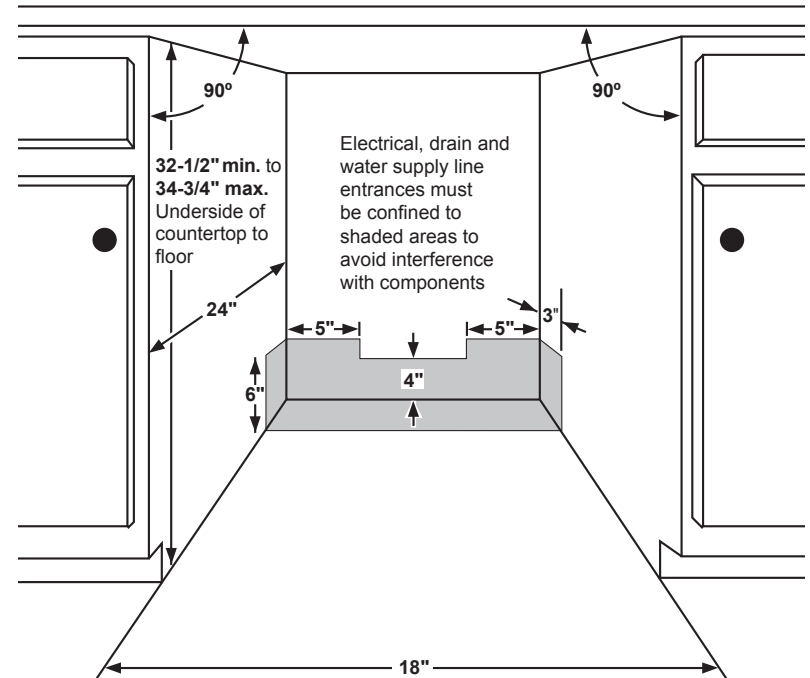

PDT145SGL/SSL

GE Profile™ Series 18" Dishwasher

DIMENSIONS AND INSTALLATION INFORMATION (IN INCHES)

ELECTRICAL RATING

Voltage AC.....120
 Hertz.....60
 Total connected load amperage.....8.9

For use on adequately wired 120-volt, 15-amp circuit having 2-wire service with a separate ground wire. This appliance must be grounded for safe operation.

As an ENERGY STAR® partner, GE has determined that this product meets the ENERGY STAR guidelines for energy efficiency.

PDT145SGL/SSL

GE Profile™ Series 18" Dishwasher

FEATURES AND BENEFITS

ADA Compliant with Low-Profile Installation – Great for 34" counter top heights and raised subfloors