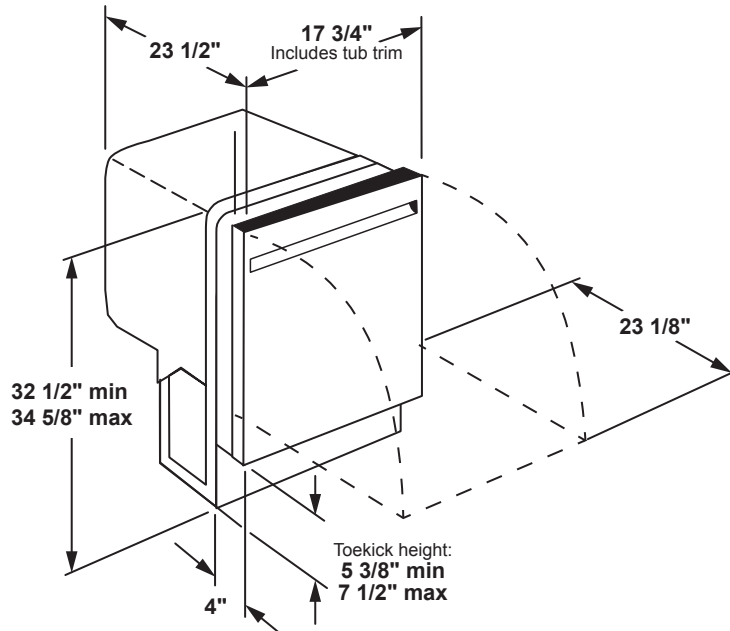

PDT145SGL/SSL

GE Profile™ Series 18" Dishwasher

DIMENSIONS AND INSTALLATION INFORMATION (IN INCHES)

ELECTRICAL RATING

Voltage AC.....120
 Hertz.....60
 Total connected load amperage.....8.9

For use on adequately wired 120-volt, 15-amp circuit having 2-wire service with a separate ground wire. This appliance must be grounded for safe operation.

As an ENERGY STAR® partner, GE has determined that this product meets the ENERGY STAR guidelines for energy efficiency.

PDT145SGL/SSL

GE Profile™ Series 18" Dishwasher

FEATURES AND BENEFITS

ADA Compliant with Low-Profile Installation – Great for 34" counter top heights and raised subfloors