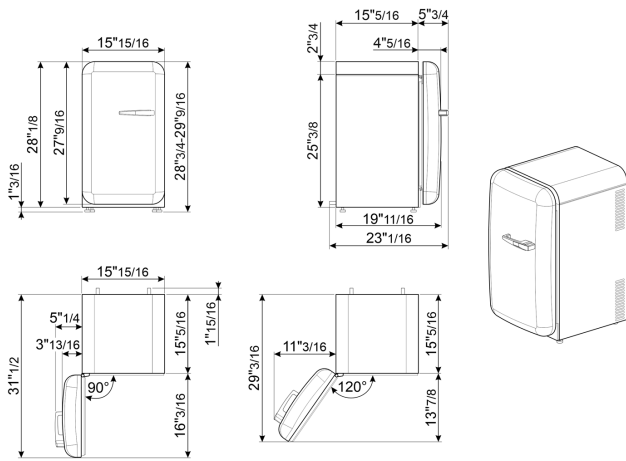

Electrical Connection

Voltage (V)	110 V
Frequency (Hz)	60 Hz
Current	0.89 A
Plug	(B) NEMA 5-15P
Power cord length	70 7/8 "

Logistic Information

Width	15 7/8 "
Height	29 1/8 "
Depth without handle	19 11/16 "
Net weight	55 lbs

Product dimension drawing

Color option

FAB5ULBL3
Color: Black
Hinge position: Left

FAB5ULRD3
Color: Red
Hinge position: Left

FAB5ULWH3
Color: White
Hinge position: Left

FAB5ULYW3
Color: Yellow
Hinge position: Left