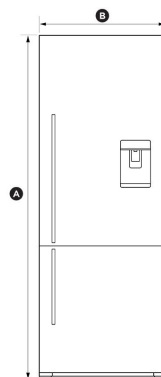

RF135BDRUX4

ActiveSmart™ Fridge - 13.5 cu. ft. counter depth bottom freezer with ice & water

ActiveSmart™ technology has been given a new addition, an integrated water dispenser providing you with chilled filtered water and an internal ice maker for clean, crisp ice cubes on demand. With no impact on space in the freezer or refrigerator door, this is the perfect addition to the ActiveSmart™ family.

EZKleen Stainless Steel

**A PEACE OF MIND SALE**

24 Hours 7 Days a Week Customer Support
T 1.888.936.7872 W fisherpaykel.com

Dimensions

Depth	27 3/8"
Height	Ⓐ 67 17/32"
Width	Ⓑ 25"

Features & Benefits

Fresher Food for Longer