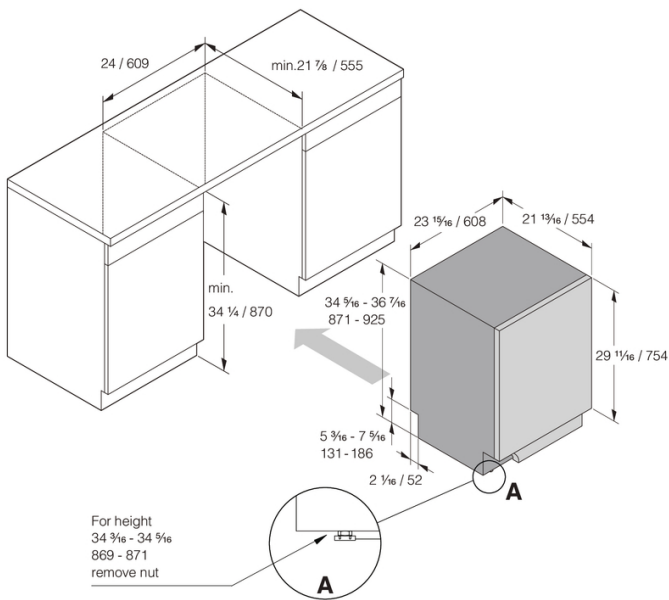

Measurements: inches / millimetres

DW60 Built-in Dishwasher XXL USA