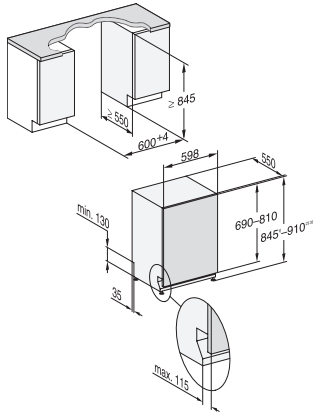

### Technical data

Niche width min in in.(mm)	23 5/8 (600)
Niche width max in in.(mm)	23 5/8 (600)
Niche height min in in.(mm)	33 3/4 (855)
Niche height max in in.(mm)	36 1/4 (920)
Niche depth in in.(mm)	21 3/4 (550)
Appliance width in in.(mm)	23 5/8 (598)
Appliance height in in.(mm)	33 3/4 (855)
Appliance depth in in.(mm)	21 3/4 (550)
Appliance depth with door open in in.(cm)	47 1/2 (120.5)
Net weight in lbs. (kg)	109 (49.0)
Total connected load in kW	1.40
Voltage in V	120
Fuse rating in A	15
Number of phases	1
Electrical frequency standard	60
Length of water inlet hose in m	5 (1.50)
Length of water drain hose in m	5 (1.50)
Length of electrical wire in ft (m)	4 (1.20)
Min. front panel weight in kg	4.0
Max. front panel weight in kg	12.0

42 dB | Cutlery tray | ExtraComfort baskets | QuickIntenseWash | Miele@home

G7000, fully integrated dishwasher, XXL, 60cm  
(installation drawing)

1) Plinth height 35-155 mm, 2) Plinth height 100-220 mm, 3) Appliance height max. 970 mm with plinth height conversion kit (Mat.-Nr. 6.394.761),