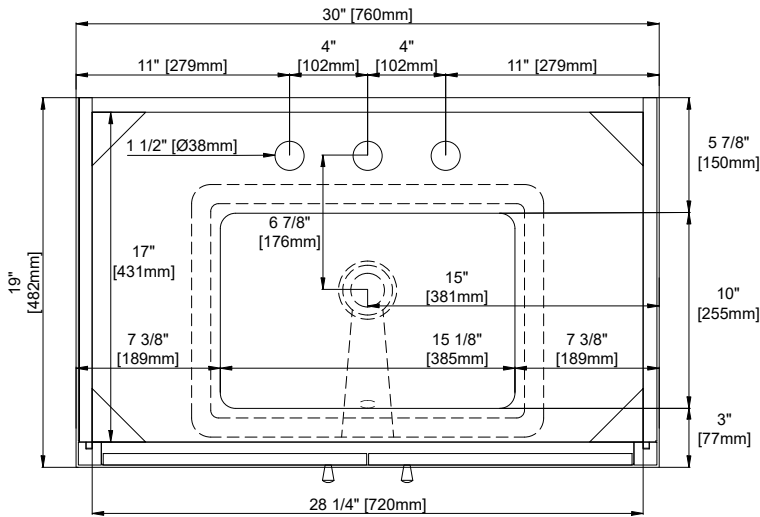

## Features and Materials

Solids: Yellow Poplar  
Veneers: Bottom Panel - Engineered Oak  
Panels: MDF  
Number of Doors: Two  
USB/Power Component: Yes, (ETL5011080)  
Cord Length: 6'6"  
European Soft Close Hinges  
Installation: Floor Standing  
Assembly Required: Attach the top with sink to the cabinet  
Hardware Material and Finish: Zinc Alloy  
(TRB,BW,DPO) Champagne Brass  
Adjustable levelers  
Sink Top Included: Yes  
Sink Top Material : Glossy White Composite  
Number of Basins: One  
Faucet: 8" Widespread, not included  
Basin Overflow: Yes, facing front  
Fits Drain Hole Size: 1-3/8"

## Overall Dimensions

Width:30"  
Depth:19"  
Height: 38-1/2"

ASME A112.19.2-2018/CSA B45.1-18

SINK MODEL: F2014B  
CUPC FILE NO: 14592

# 30" SINGLE VANITY

N254-V30-BW  
 N254-V30-TRB  
 N254-V30-DPO

Visit Website for Warranty Information  
[venadesignsco.com](http://venadesignsco.com)

Top View

Pull

Front View

All dimensions are nominal

# 30" SINGLE VANITY

N254-V30-BW  
N254-V30-TRB  
N254-V30-DPO

Visit Website for Warranty Information  
[venadesignsco.com](http://venadesignsco.com)

All dimensions are nominal