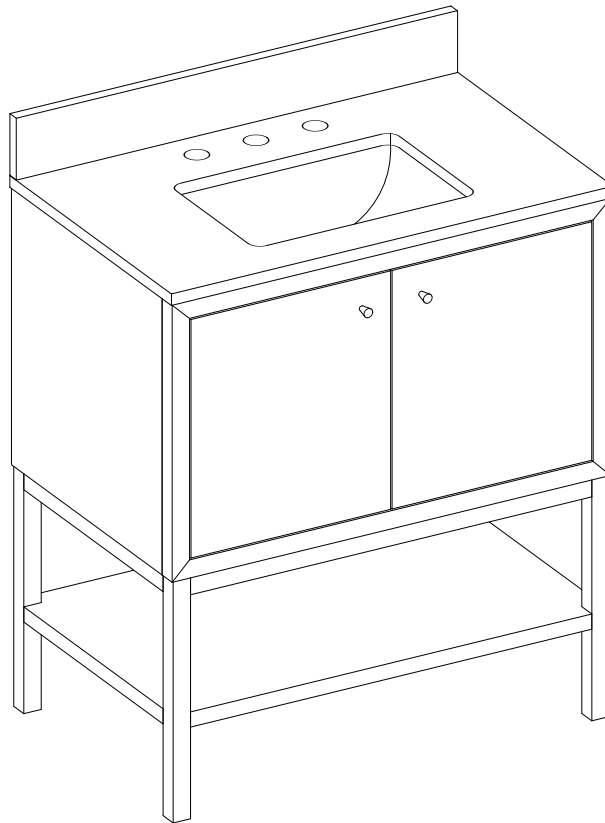

# 30" SINGLE VANITY

N254-V30-BW  
N254-V30-TRB  
N254-V30-DPO

Visit Website for Warranty Information  
[venadesignsco.com](http://venadesignsco.com)

## Features and Materials

Solids: Yellow Poplar  
Veneers: Bottom Panel - Engineered Oak  
Panels: MDF  
Number of Doors: Two  
USB/Power Component: Yes, (ETL5011080)  
Cord Length: 6'6"  
European Soft Close Hinges  
Installation: Floor Standing  
Assembly Required: Attach the top with sink to the cabinet  
Hardware Material and Finish: Zinc Alloy  
(TRB,BW,DPO) Champagne Brass  
Adjustable levelers  
Sink Top Included: Yes  
Sink Top Material : Glossy White Composite  
Number of Basins: One  
Faucet: 8" Widespread, not included  
Basin Overflow: Yes, facing front  
Fits Drain Hole Size: 1-3/8"

## Overall Dimensions

Width:30"  
Depth:19"  
Height: 38-1/2"

ASME A112.19.2-2018/CSA B45.1-18

SINK MODEL: F2014B  
CUPC FILE NO: 14592

# 30" SINGLE VANITY

N254-V30-BW  
 N254-V30-TRB  
 N254-V30-DPO

Visit Website for Warranty Information  
[venadesignsco.com](http://venadesignsco.com)

Top View

Pull

Front View

All dimensions are nominal