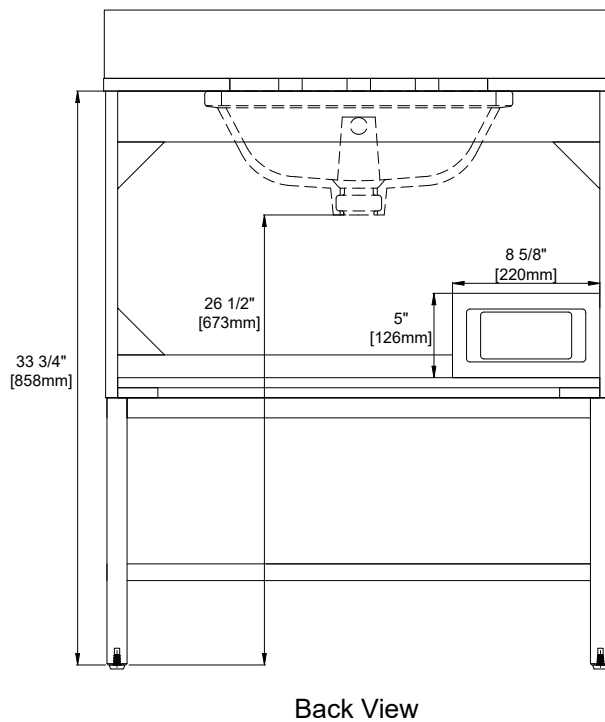

## Features and Materials

Solids: Yellow Poplar  
Veneers: Bottom Panel - Engineered Oak  
Panels: MDF  
Number of Doors: Two  
USB/Power Component: Yes, (ETL5011080)  
Cord Length: 6'6"  
European Soft Close Hinges  
Installation: Floor Standing  
Assembly Required: Attach the top with sink to the cabinet  
Hardware Material and Finish: Zinc Alloy  
(TRB,BW,DPO) Champagne Brass  
Adjustable levelers  
Sink Top Included: Yes  
Sink Top Material : Glossy White Composite  
Number of Basins: One  
Faucet: 8" Widespread, not included  
Basin Overflow: Yes, facing front  
Fits Drain Hole Size: 1-3/8"

## Overall Dimensions

Width:30"  
Depth:19"  
Height: 38-1/2"

ASME A112.19.2-2018/CSA B45.1-18

SINK MODEL: F2014B  
CUPC FILE NO: 14592

# 30" SINGLE VANITY

N254-V30-BW  
 N254-V30-TRB  
 N254-V30-DPO

Visit Website for Warranty Information  
[venadesignsco.com](http://venadesignsco.com)

Top View

Pull

Front View

All dimensions are nominal

# 30" SINGLE VANITY

N254-V30-BW  
N254-V30-TRB  
N254-V30-DPO

Visit Website for Warranty Information  
[venadesignsco.com](http://venadesignsco.com)

All dimensions are nominal