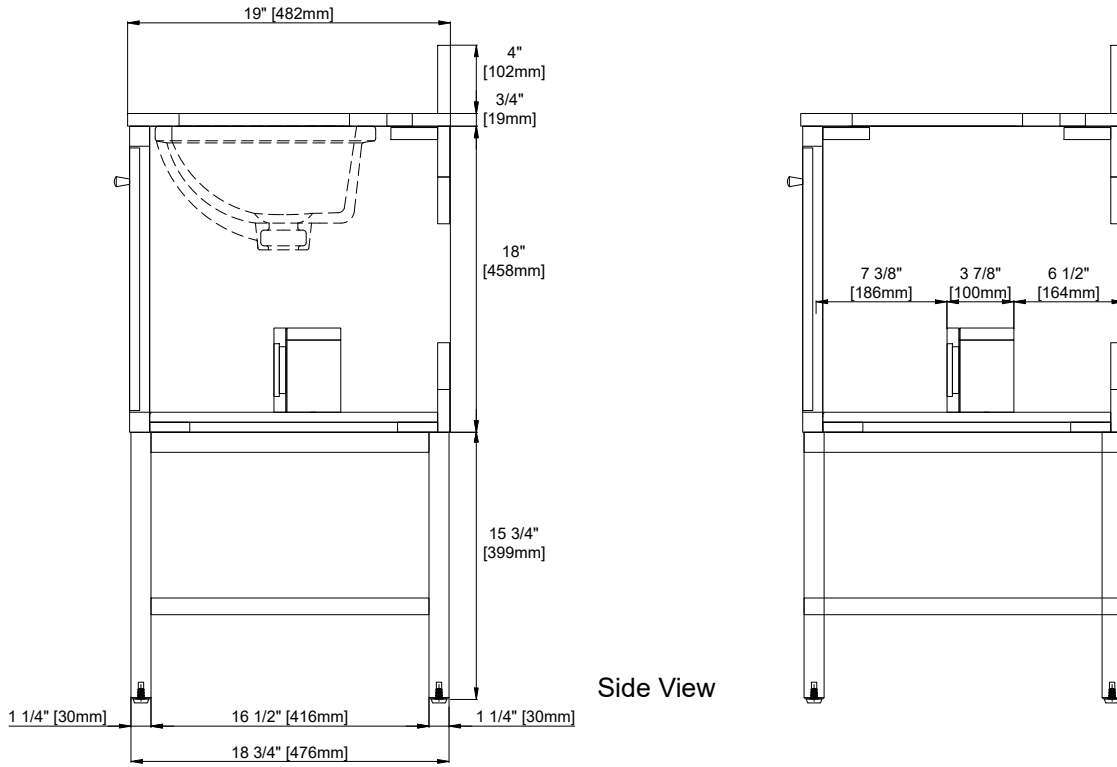

## Features and Materials

Solids: Yellow Poplar  
Veneers: Bottom Panel - Engineered Oak  
Panels: MDF  
Number of Doors: Two  
USB/Power Component: Yes, (ETL5011080)  
Cord Length: 6'6"  
European Soft Close Hinges  
Installation: Floor Standing  
Assembly Required: Attach the top with sink to the cabinet  
Hardware Material and Finish: Zinc Alloy  
(TRB,BW,DPO) Champagne Brass  
Adjustable levelers  
Sink Top Included: Yes  
Sink Top Material : Glossy White Composite  
Number of Basins: One  
Faucet: 8" Widespread, not included  
Basin Overflow: Yes, facing front  
Fits Drain Hole Size: 1-3/8"

## Overall Dimensions

Width:30"  
Depth:19"  
Height: 38-1/2"

ASME A112.19.2-2018/CSA B45.1-18

SINK MODEL: F2014B  
CUPC FILE NO: 14592

# 30" SINGLE VANITY

N254-V30-BW  
 N254-V30-TRB  
 N254-V30-DPO

Visit Website for Warranty Information  
[venadesignsco.com](http://venadesignsco.com)

Top View

Pull

Front View

All dimensions are nominal

# 30" SINGLE VANITY

N254-V30-BW  
N254-V30-TRB  
N254-V30-DPO

Visit Website for Warranty Information  
[venadesignsco.com](http://venadesignsco.com)

All dimensions are nominal