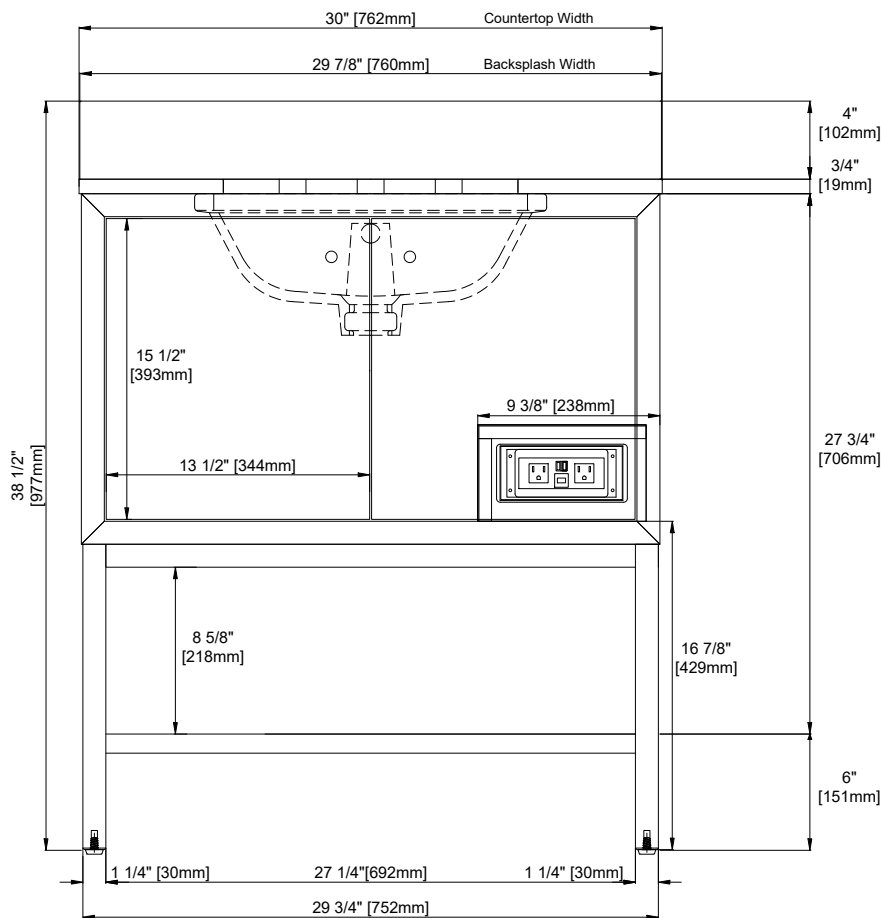

## Features and Materials

Solids: Yellow Poplar  
Veneers: Bottom Panel - Engineered Oak  
Panels: MDF  
Number of Doors: Two  
USB/Power Component: Yes, (ETL5011080)  
Cord Length: 6'6"  
European Soft Close Hinges  
Installation: Floor Standing  
Assembly Required: Attach the top with sink to the cabinet  
Hardware Material and Finish: Zinc Alloy  
(TRB,BW,DPO) Champagne Brass  
Adjustable levelers  
Sink Top Included: Yes  
Sink Top Material : Glossy White Composite  
Number of Basins: One  
Faucet: 8" Widespread, not included  
Basin Overflow: Yes, facing front  
Fits Drain Hole Size: 1-3/8"

## Overall Dimensions

Width:30"  
Depth:19"  
Height: 38-1/2"

ASME A112.19.2-2018/CSA B45.1-18

SINK MODEL: F2014B  
CUPC FILE NO: 14592

# 30" SINGLE VANITY

N254-V30-BW  
 N254-V30-TRB  
 N254-V30-DPO

Visit Website for Warranty Information  
[venadesignsco.com](http://venadesignsco.com)

Top View

Pull

Front View

All dimensions are nominal

# 30" SINGLE VANITY

N254-V30-BW  
N254-V30-TRB  
N254-V30-DPO

Visit Website for Warranty Information  
[venadesignsco.com](http://venadesignsco.com)

All dimensions are nominal