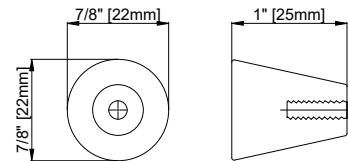

## Features and Materials

Solids: Yellow Poplar  
Veneers: Bottom Panel - Engineered Oak  
Panels: MDF  
Number of Doors: Two  
USB/Power Component: Yes, (ETL5011080)  
Cord Length: 6'6"  
European Soft Close Hinges  
Installation: Floor Standing  
Assembly Required: Attach the top with sink to the cabinet  
Hardware Material and Finish: Zinc Alloy  
(TRB,BW,DPO) Champagne Brass  
Adjustable levelers  
Sink Top Included: Yes  
Sink Top Material : Glossy White Composite  
Number of Basins: One  
Faucet: 8" Widespread, not included  
Basin Overflow: Yes, facing front  
Fits Drain Hole Size: 1-3/8"

## Overall Dimensions

Width:30"  
Depth:19"  
Height: 38-1/2"

ASME A112.19.2-2018/CSA B45.1-18

SINK MODEL: F2014B  
CUPC FILE NO: 14592

# 30" SINGLE VANITY

N254-V30-BW  
 N254-V30-TRB  
 N254-V30-DPO

Visit Website for Warranty Information  
[venadesignsco.com](http://venadesignsco.com)

Top View

Pull

Front View

All dimensions are nominal

# 30" SINGLE VANITY

N254-V30-BW  
N254-V30-TRB  
N254-V30-DPO

Visit Website for Warranty Information  
[venadesignsco.com](http://venadesignsco.com)

All dimensions are nominal