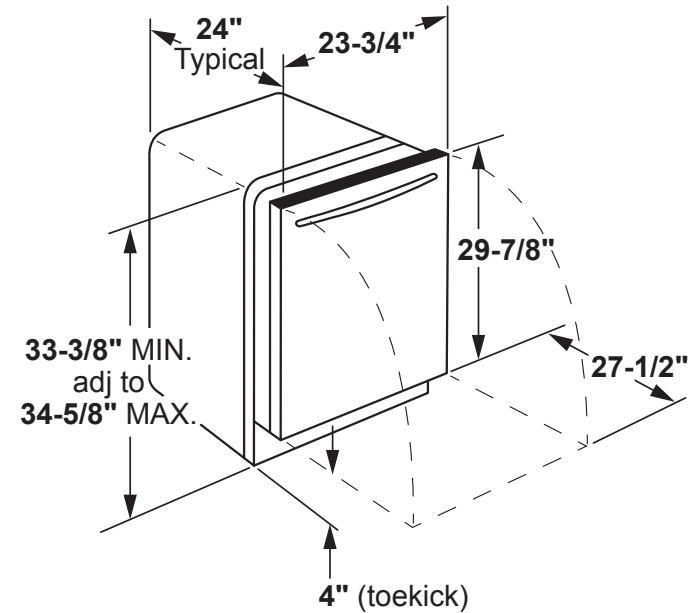

GDT645SFN/SGN/SMN/SSN/SYN

GE® Stainless Steel Interior Dishwasher with Hidden Controls

DIMENSIONS AND INSTALLATION INFORMATION (IN INCHES)

ELECTRICAL RATING

Voltage AC.....	120
Hertz.....	60
Total connected load amperage.....	6.6
Calrod® heater watts max.....	800/500

For use on adequately wired 120-volt, 15-amp circuit having 2-wire service with a separate ground wire. This appliance must be grounded for safe operation.

INSTALLATION INFORMATION: Before installing, consult installation instructions packed with product for current dimensional data.