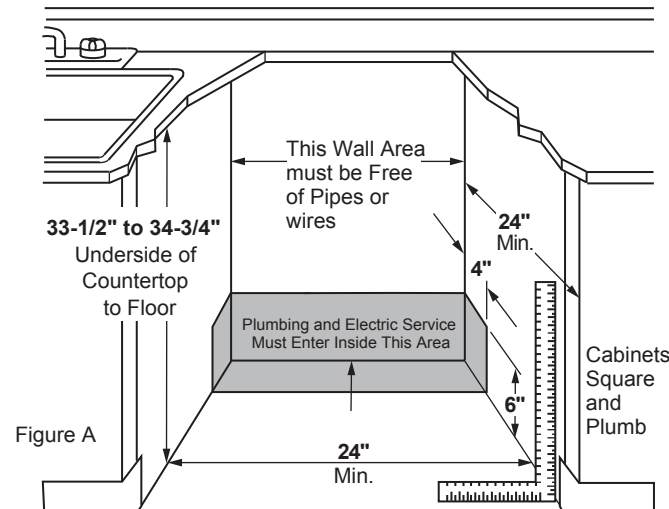

GDT645SFN/SGN/SMN/SSN/SYN

GE® Stainless Steel Interior Dishwasher with Hidden Controls

DIMENSIONS AND INSTALLATION INFORMATION (IN INCHES)

ELECTRICAL RATING

Voltage AC.....	120
Hertz.....	60
Total connected load amperage.....	6.6
Calrod® heater watts max.....	800/500

For use on adequately wired 120-volt, 15-amp circuit having 2-wire service with a separate ground wire. This appliance must be grounded for safe operation.

INSTALLATION INFORMATION: Before installing, consult installation instructions packed with product for current dimensional data.