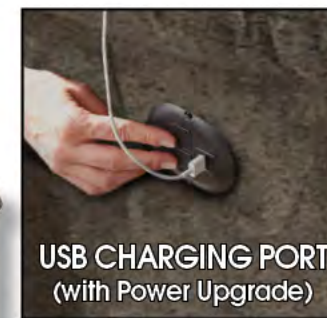

USB CHARGING PORT
(with Power Upgrade)