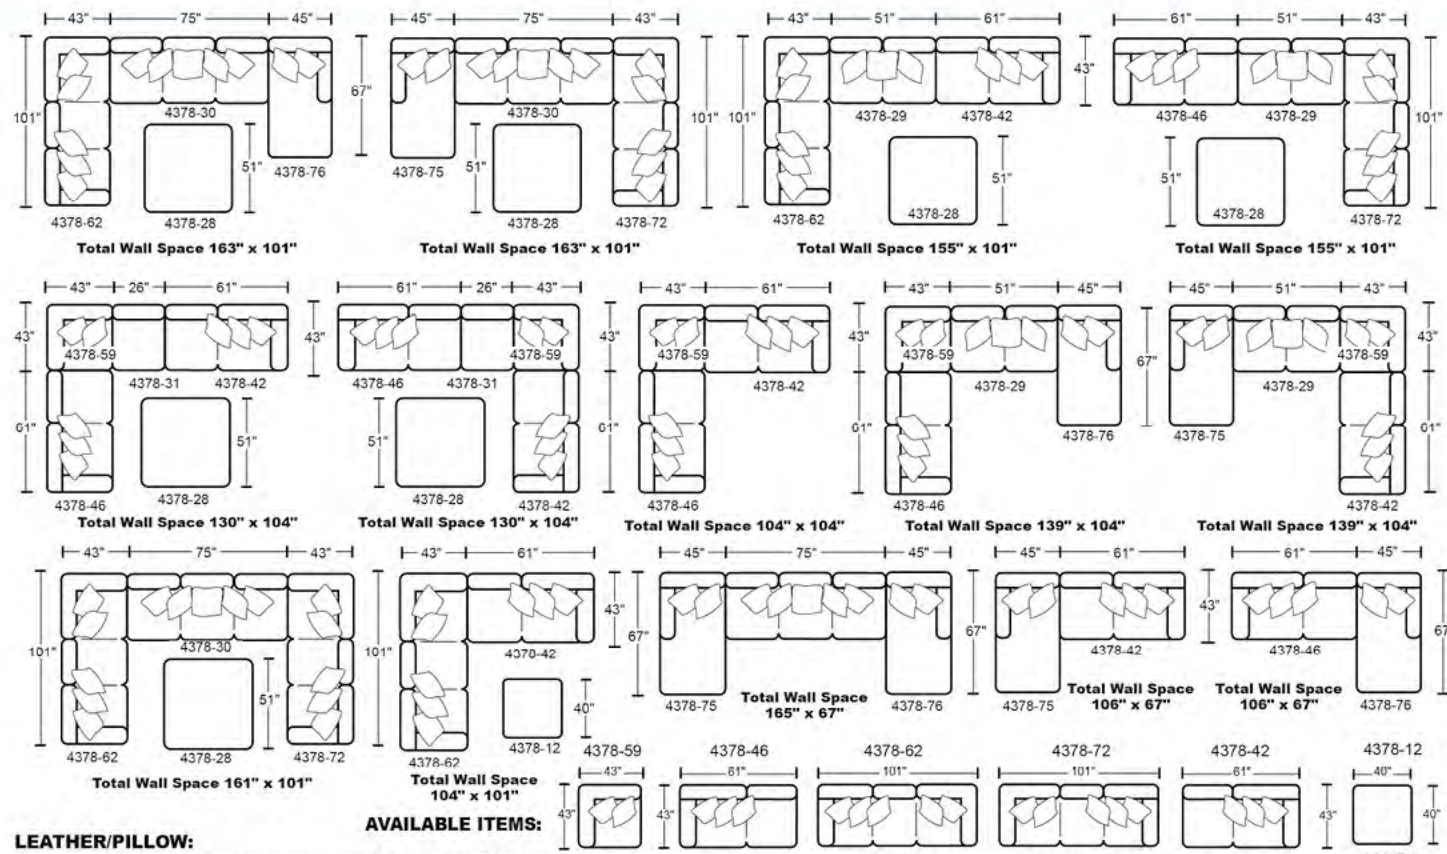

**LEATHER/PILLOW:**  
1283-09/3083-09 Chocolate / 2590-09 Sable / 2591-09 Sable / 2901-48 Timber  
1283-28/3083-28 Steel / 2590-28 Granite / 2591-28 Granite / 2901-48 Timber

**DIMENSIONS:**

	L	H	D
LSF Section	4378-62	101"	38" 43"
RSF Section	4378-72	101"	38" 43"
LSF Loveseat	4378-46	61"	38" 43"
RSF Loveseat	4378-42	61"	38" 43"
LSF Chaise	4378-75	45"	38" 67"
RSF Chaise	4378-76	45"	38" 67"
Armless Sofa	4378-30	75"	38" 43"
Armless Loveseat	4378-29	51"	38" 43"
Armless Chair	4378-31	26"	38" 43"
Corner	4378-59	43"	38" 43"
Cocktail Ottoman (40")	4378-12	40"	18" 40"
Cocktail Ottoman	4378-28	51"	18" 51"