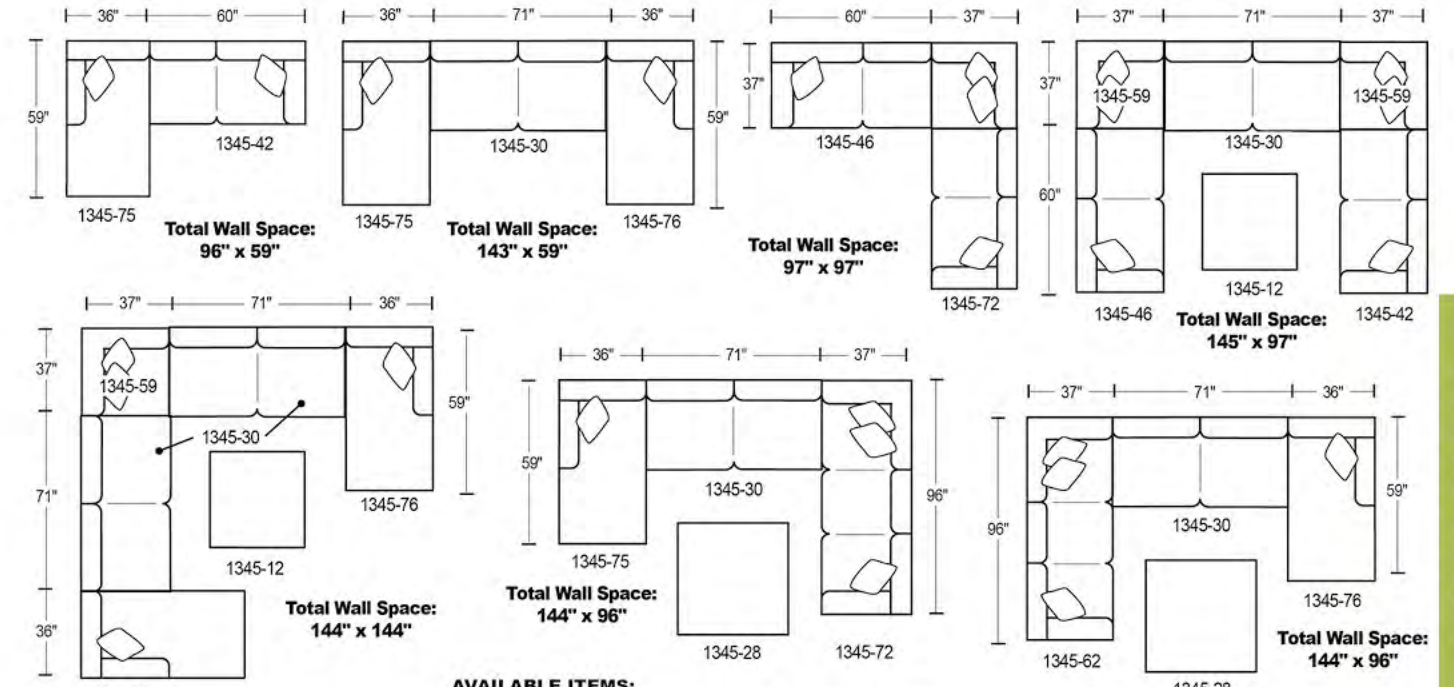

1345 Harper

- Super-soft Polyester Fabric
- Sophisticated Shark Fin Arm Design
- Relaxed-Casual Tailoring
- "Carefree Casual" Seating
- Modular Design for Customization
- Steel Tech Framing
- Comfort Coil Seating featuring Comfor-Gel

Dimensions:		L	H	D
1345-62	LSF Section	96"	39"	37"
1345-72	RSF Section	96"	39"	37"
1345-46	LSF Loveseat	60"	39"	37"
1345-42	RSF Loveseat	60"	39"	37"
1345-75	LSF Chaise	36"	39"	59"
1345-76	RSF Chaise	36"	39"	59"
1345-30	Armless Sofa	71"	39"	37"
1345-59	Corner	37"	39"	37"
1345-12	Cocktail Ottoman	42"	21"	42"
1345-28	Cocktail Ottoman	47"	21"	47"

Carefree Casual

A little worn, a little ruffled...for a relaxed, "lived-in" look. That's Carefree Casual by Jackson Furniture. Loose pillow backs and extra-deep seats offer true bed-like lounging, while ultra-soft pillow cushions form a custom-fit embrace every time.

Carefree Casual - contemporary style and ultimate comfort for today's living spaces.

AVAILABLE ITEMS:

FABRIC/PILLOW:
OYSTER 1838-11

Style	Description	L	H	D
1345-62	LSF Section	96	39	37
1345-72	RSF Section	96	39	37
1345-46	LSF Loveseat	60	39	37
1345-42	RSF Loveseat	60	39	37
1345-75	LSF Chaise	36	39	59
1345-76	RSF Chaise	36	39	59
1345-30	Armless Sofa	71	39	37
1345-59	Corner	37	39	37
1345-12	Cocktail Ottoman	42	21	42
1345-28	Cocktail Ottoman	47	21	47

STATIONARY