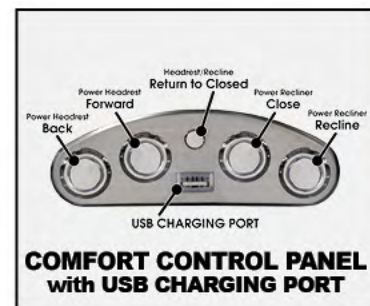

RECLINING

313 Pickett

- Soft and Durable Faux Leather Fabric
- Classic Pub Back Design
- Rolled Arms with Decorative Nailhead Accents
- Steel Seat Box
- Comfort Coil Seating featuring Comfor-Gel

Dimensions:		L	H	D
3131	Reclining Sofa	90	43	41
3132-2	Rocking Reclining Loveseat	66	43	41
3130-5	Swivel Glider Recliner	41	44	42
63131	Power Headrest Power Reclining Reclining Sofa	90	43	41
63132	Power Headrest Power Reclining Recl Loveseat	66	43	41
63130-4	Power Headrest Power Reclining Recliner	41	44	42