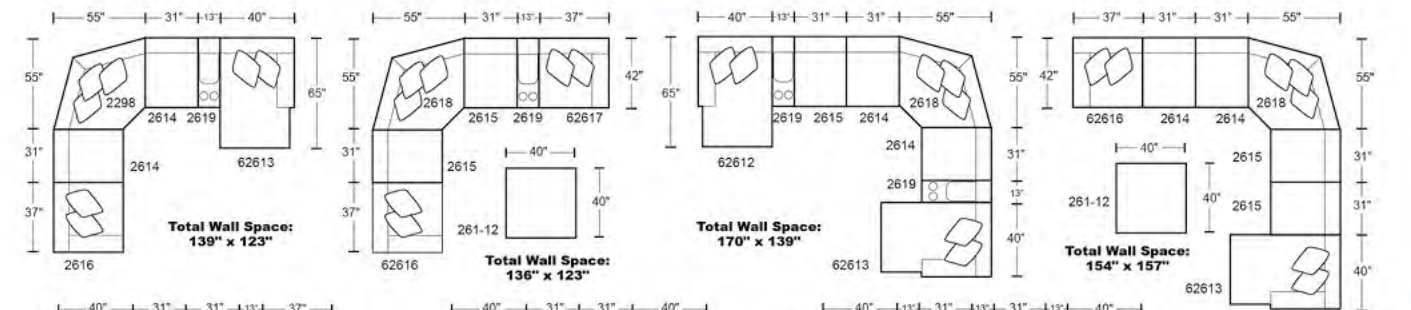

FABRICS: Buff 1561-46 / Winter 2430-38 / Sterling 2429-38 / Charcoal 2715-28

DIMENSIONS:		L	H	D
Armless Chair	2614	31"	42"	42"
Lay Flat Armless Recliner	2615	31"	42"	42"
Lay Flat LSF Recliner	2616	37"	42"	42"
Lay Flat RSF Recliner	2617	37"	42"	42"
Wedge	2618	73"	42"	42"
Console Storage Box w/USB & Power	2619	13"	41"	42"
Power LSF Reclining Chaise	62612	40"	42"	65"
Power RSF Reclining Chaise	62613	40"	42"	65"
Power Lay Flat Armless Recliner	62615	31"	42"	42"
Power Lay Flat LSF Recliner	62616	37"	42"	42"
Power Lay Flat RSF Recliner	62617	37"	42"	42"
GLIDER Recliner	2610-6	35"	44"	42"
Power Lay Flat Recliner	62610-7	35"	44"	42"
Castered Cocktail Ottoman	261-12	40"	17"	40"

AVAILABLE ITEMS: