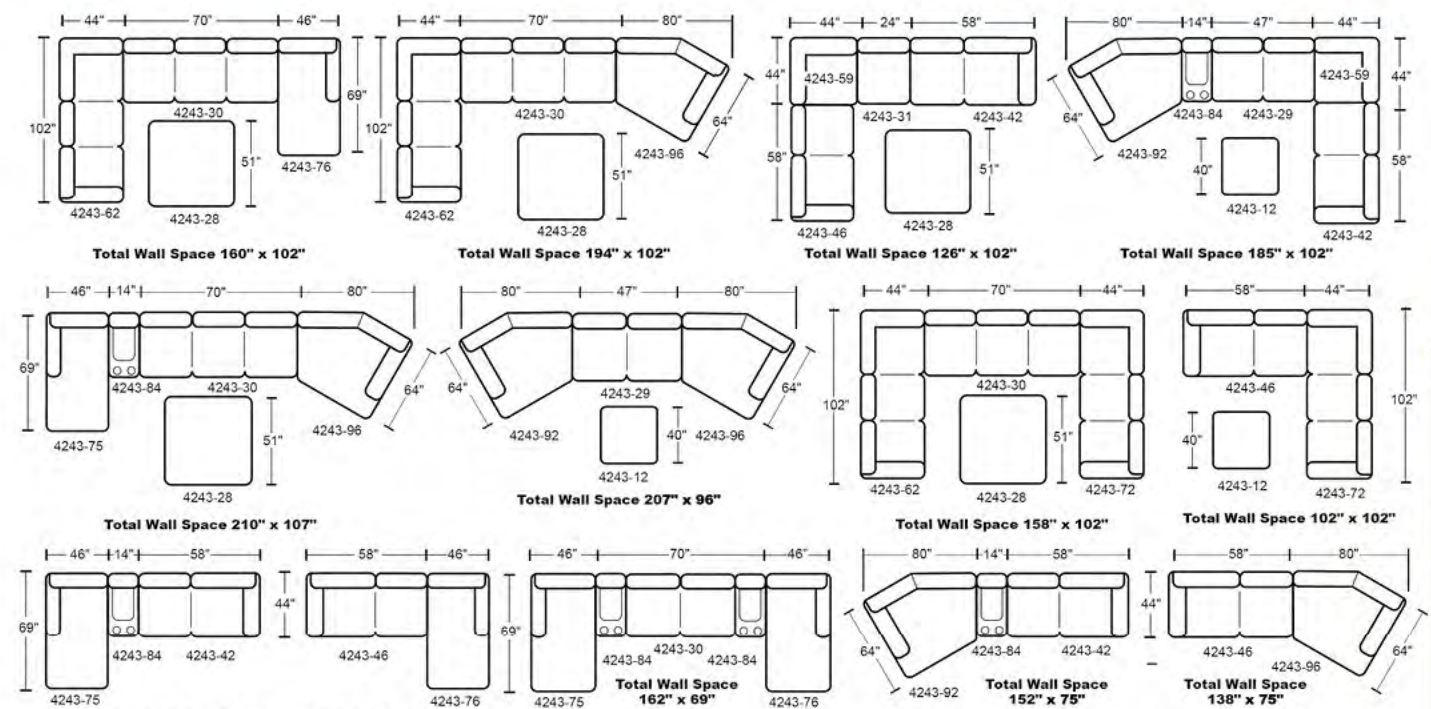

Shown above, from left:
4243-46 LSF Loveseat,
and 4243-76 RSF Chaise
Godiva shown

FABRIC/PILLOW:

1223-29 / 3023-29 Godiva

DIMENSIONS:

	L	H	D
LSF Section	4243-62 102"	39"	44"
RSF Section	4243-72 102"	39"	44"
LSF Loveseat	4243-46 58"	39"	44"
RSF Loveseat	4243-42 58"	39"	44"
LSF Chaise	4243-75 46"	39"	69"
RSF Chaise	4243-76 46"	39"	69"
LSF Piano Wedge	4243-92 80"	39"	64"
RSF Piano Wedge	4243-96 80"	39"	64"
Armless Sofa	4243-30 70"	39"	44"
Armless Loveseat	4243-29 47"	39"	44"
Armless Chair	4243-31 24"	39"	44"
Corner	4243-59 44"	39"	44"
Cocktail Ottoman (40")	4243-12 40"	21"	40"
Cocktail Ottoman	4243-28 51"	21"	51"
Storage Console	4243-84 14"	37"	44"