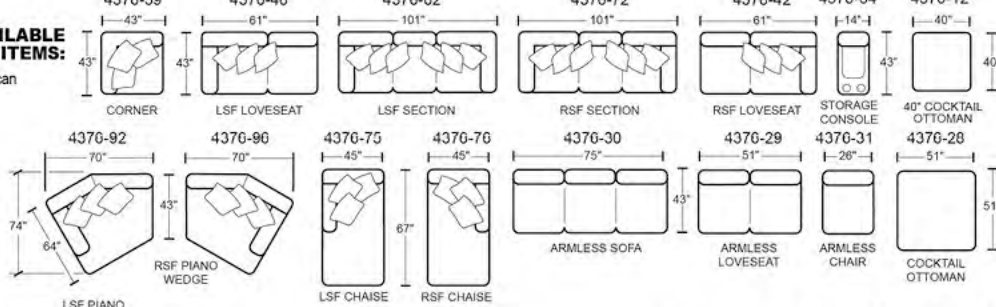

4376 MAMMOTH
MODULAR SECTIONAL