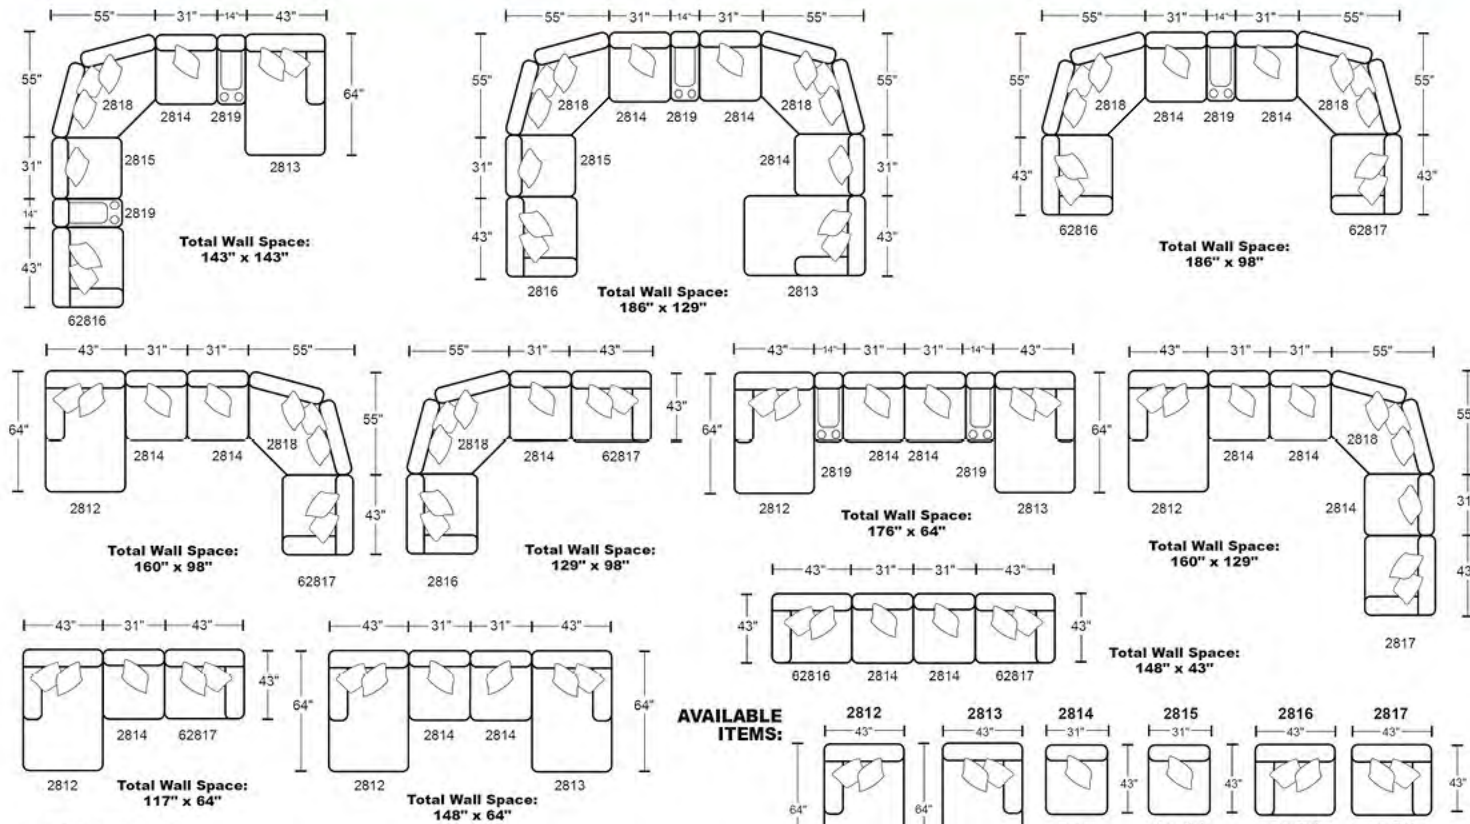

FABRIC/PILLOW:
Chocolate 1806-49 / Brindle 2640-59 / Mocha 2642-49 / Pecan 2643-49
Smoke 1806-58 / Pepper 2640-48 / Dove 2642-28 / Onyx 2643-58

DIMENSIONS:

	L	H	D
LSF Chaise	43"	42"	64"
RSF Chaise	2813	43"	42"
Armless Chair	2814	31"	42"
Lay Flat Armless Recliner	2815	31"	42"
Lay Flat LSF Recliner	2816	43"	42"
Lay Flat RSF Recliner	2817	43"	42"
Wedge	2818	74"	42"
Console Storage Box	2819	14"	42"
Power Lay Flat LSF Recliner	62816	43"	42"
Power Lay Flat RSF Recliner	62817	43"	42"
Rocker Recliner	2810-2	44"	42"
Power Lay Flat Recliner	62810-7	44"	42"