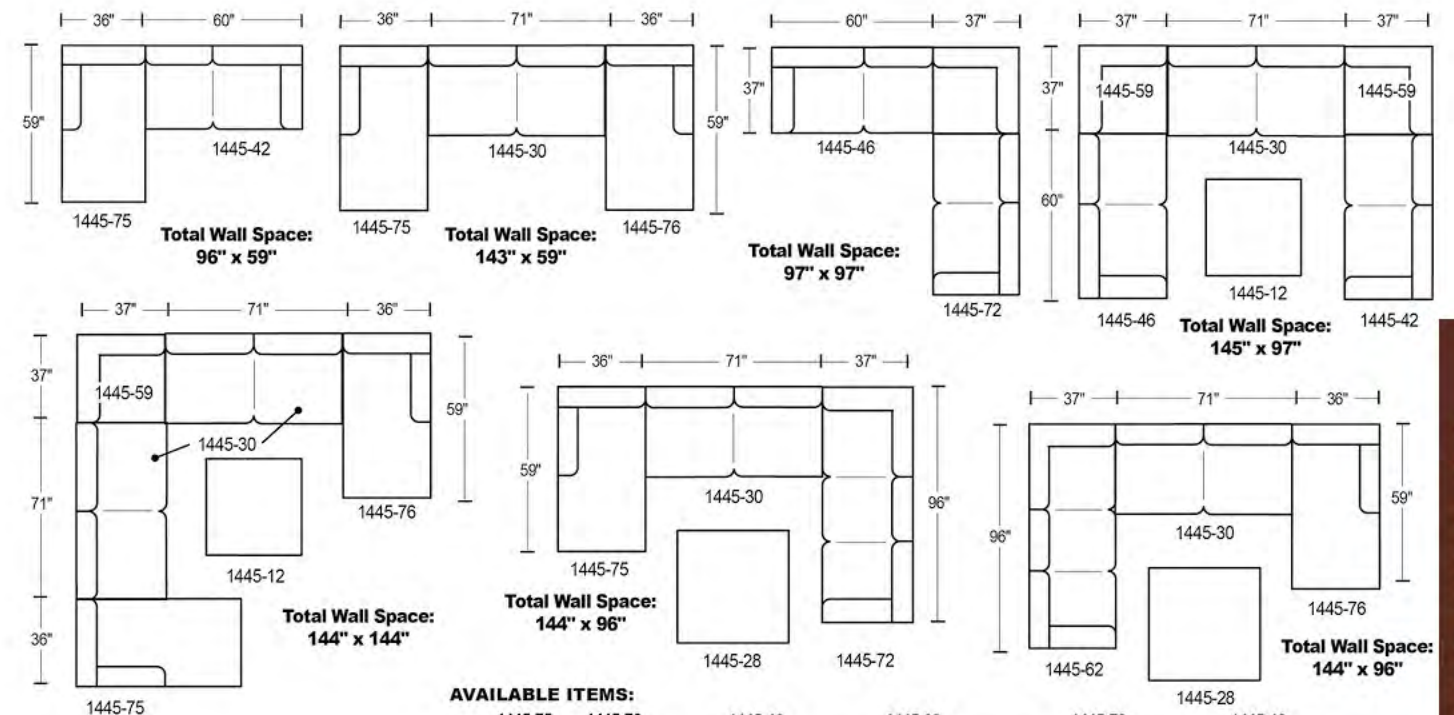

LEATHER:

Style	Description	Dimensions:		
		L	H	D
1445-62	LSF Section	96	39	37
1445-72	RSF Section	96	39	37
1445-46	LSF Loveseat	60	39	37
1445-42	RSF Loveseat	60	39	37
1445-75	LSF Chaise	36	39	59
1445-76	RSF Chaise	36	39	59
1445-30	Armless Sofa	71	39	37
1445-59	Corner	37	39	37
1445-12	Cocktail Ottoman	42	21	42
1445-28	Cocktail Ottoman	47	21	47