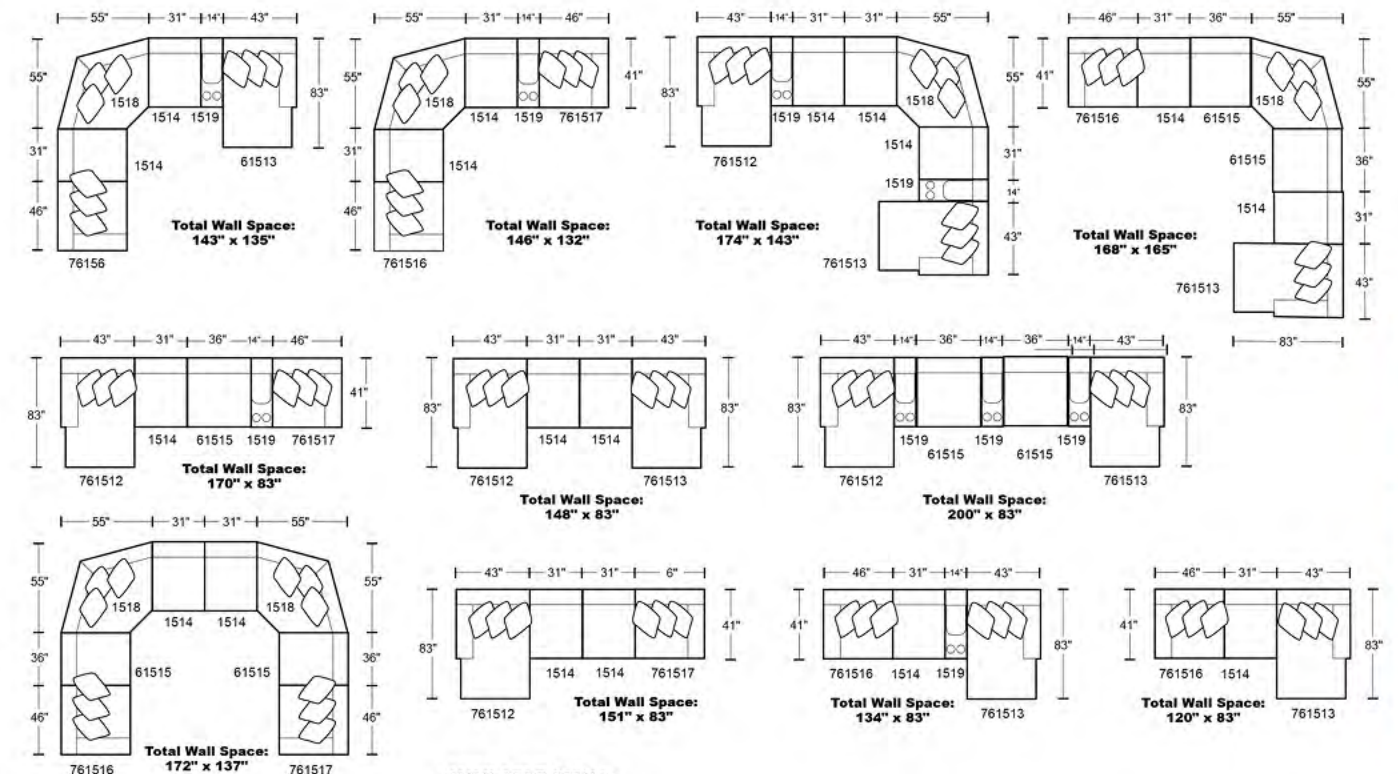

FABRICS:
Arctic 1828-43 / 2317-43 Stone / 2318-43 Stone

DIMENSIONS:	L	H	D
761516 Power LSF Recliner w/CR3 Massage	46"	41"	41"
761517 Power RSF Recliner w/CR3 Massage	46"	41"	41"
1519 Console Storage Box w/USB & Power	14"	41"	41"
61515 Power Armless Recliner	36"	42"	41"
1518 Wedge	72"	41"	41"
1514 Armless Chair	31"	41"	41"
761512 Power LSF Reclining Chaise w/CR3 Massage	43"	41"	83"
761513 Power RSF Reclining Chaise w/CR3 Massage	43"	41"	83"