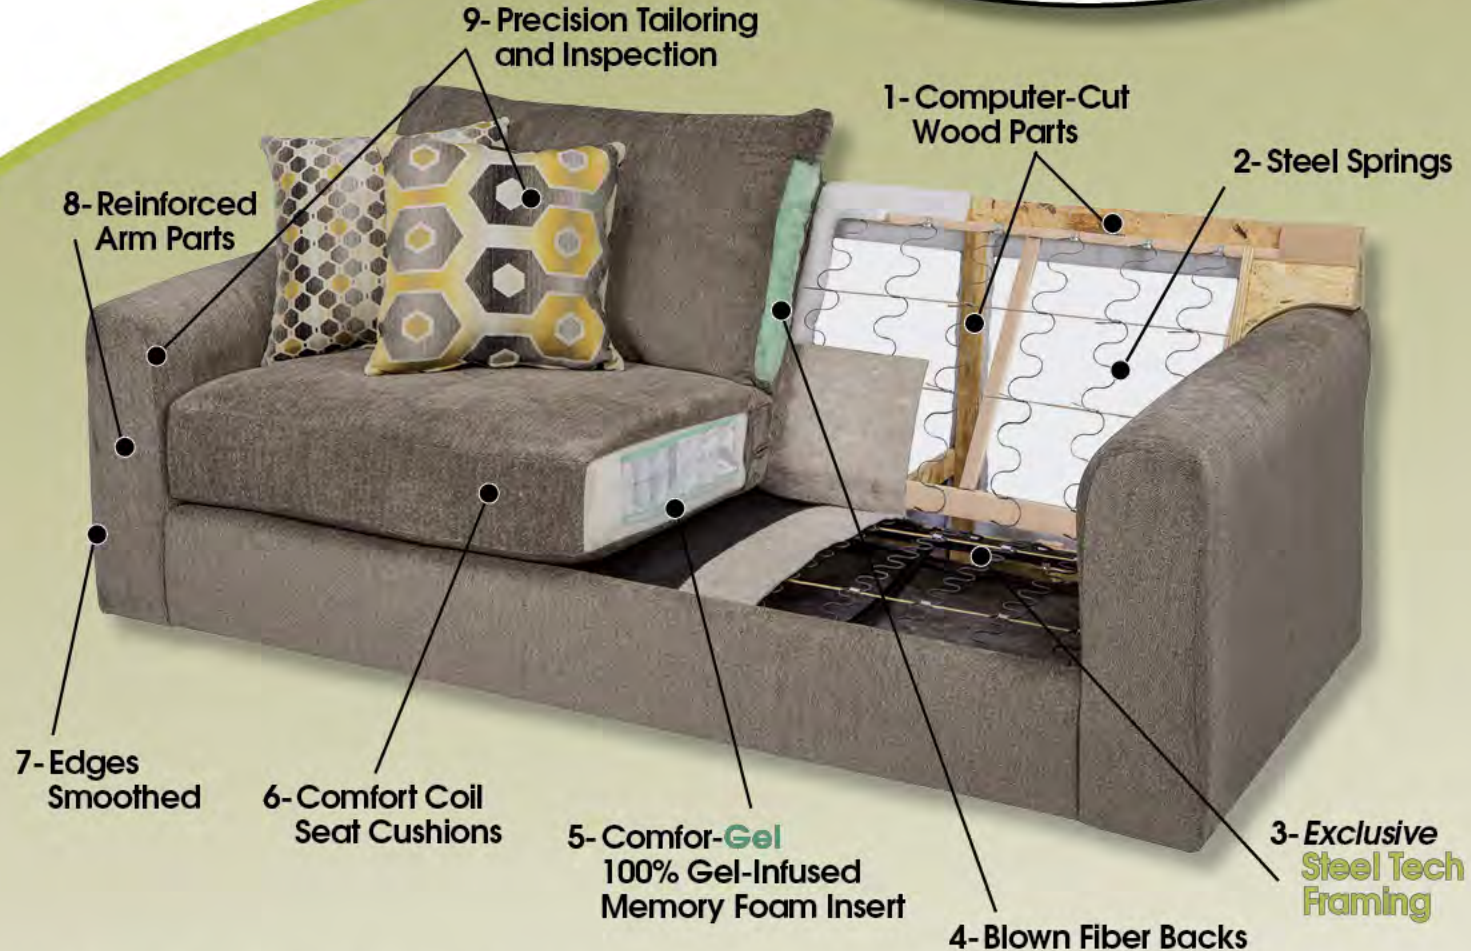

Steel Tech Framing

Steel Tech Reclining

Power Headrest with Lumbar

Comfort Coil Seating

1. **Computer Cut Wood Parts** with extra glue and stapling guarantee a long-lasting framework to the sofa.
2. **Steel Springs** of 12-gauge heat tempered steel in the back and heavier 8-gauge steel in the seat provide strength, comfort and flexibility. *Note: Back springs not applicable to every design.*
3. Exclusive **Steel Tech Framing** steel rail and stretcher system offers the strongest foundation for long-term strength, stability, and seating comfort.
4. **Blown Fiber Backs** are softer, offering less resistance and more comfort. Lean back and feel the difference.
5. **Comfor-Gel 100% Gel-Infused Memory Foam Insert** delivers superior comfort with a cooler seating experience and reduced motion transfer.
6. **Comfort Coil Seat Cushions** offer ultimate comfort and durability.
7. **Edges Smoothed** with foam and fiber padding. Careful attention is given to all edges to ensure long-lasting showroom appearance.
8. **Reinforced Arm Parts** strengthen the frame construction with secured wood slats.
9. **Precision Tailoring and Inspection** ensures that stitching, seams, nails & ornamental trims are built right every single time.