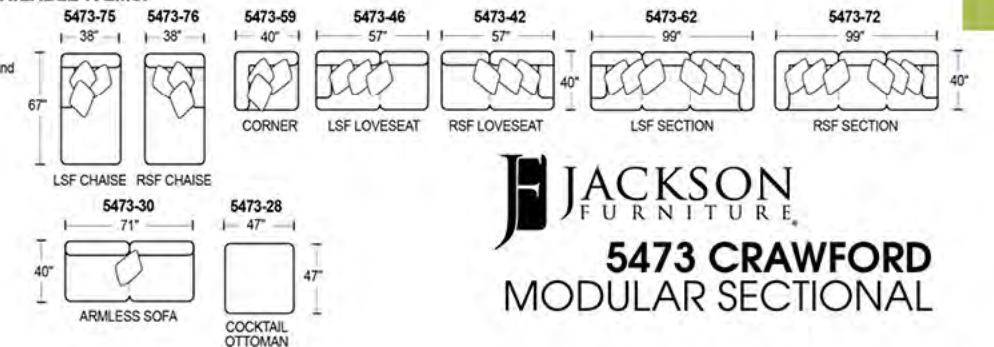

AVAILABLE ITEMS:

JACKSON FURNITURE
5473 CRAWFORD
MODULAR SECTIONAL

STATIONARY