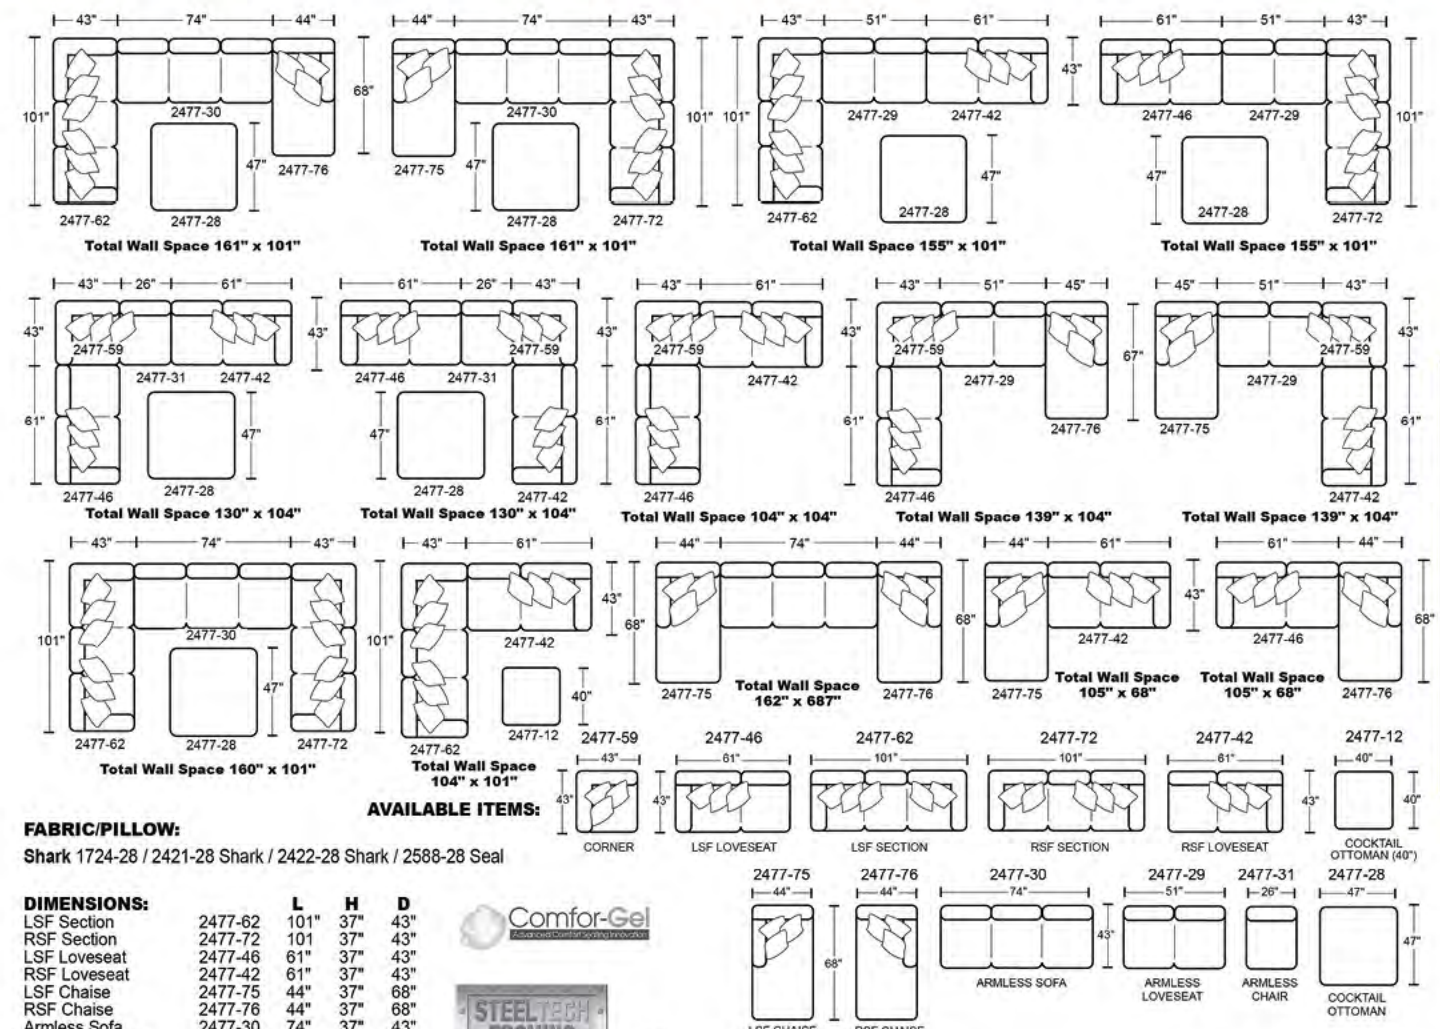

Shown above, from left:
2477-46 LSF Loveseat, 2477-59 Corner,
and 2477-42 RSF Loveseat
Shark shown

DIMENSIONS:		L	H	D
LSF Section	2477-62	101"	37"	43"
RSF Section	2477-72	101"	37"	43"
LSF Loveseat	2477-46	61"	37"	43"
RSF Loveseat	2477-42	61"	37"	43"
LSF Chaise	2477-75	44"	37"	68"
RSF Chaise	2477-76	44"	37"	68"
Armless Sofa	2477-30	74"	37"	43"
Armless Loveseat	2477-29	51"	37"	43"
Armless Chair	2477-31	26"	37"	43"
Corner	2477-59	43"	37"	43"
Cocktail Ottoman (40")	2477-12	40"	18"	40"
Cocktail Ottoman	2477-28	47"	18"	47"

JACKSON FURNITURE 2477 Glacier MODULAR SECTIONAL

STATIONARY