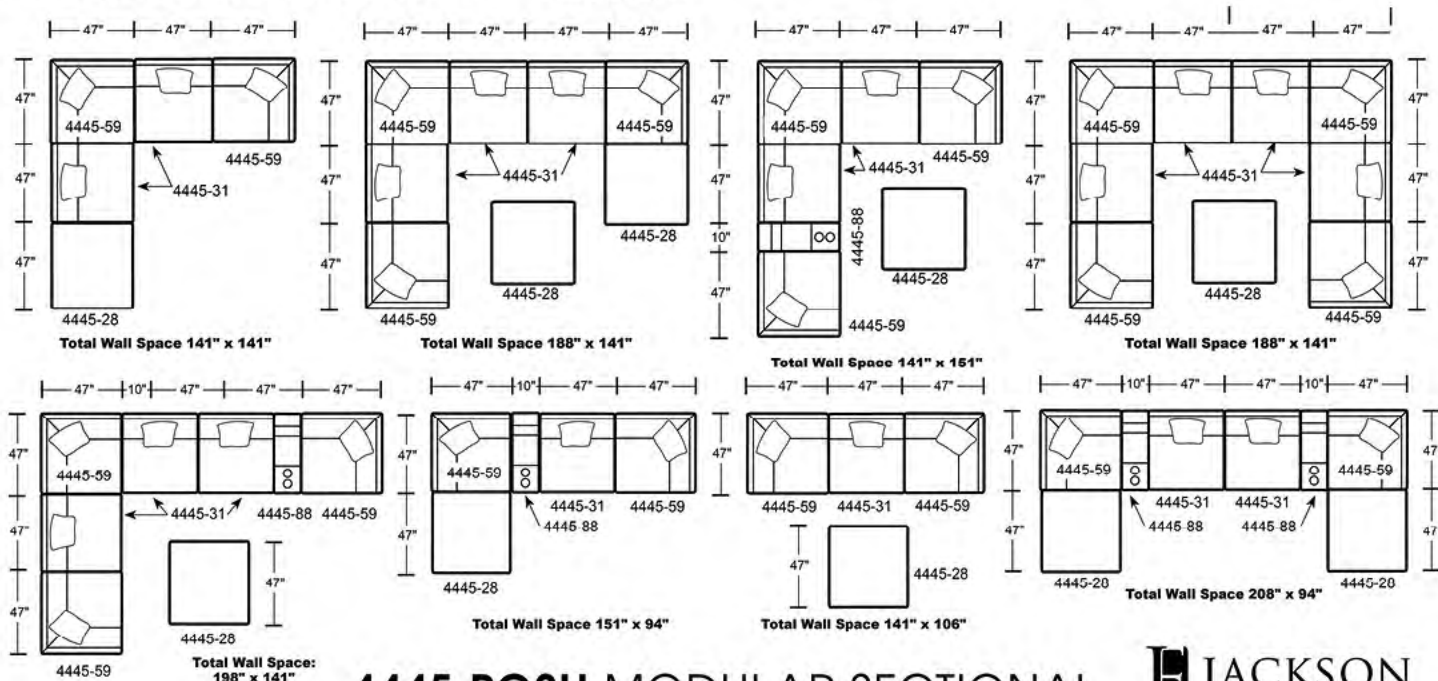

4445 POSH MODULAR SECTIONAL