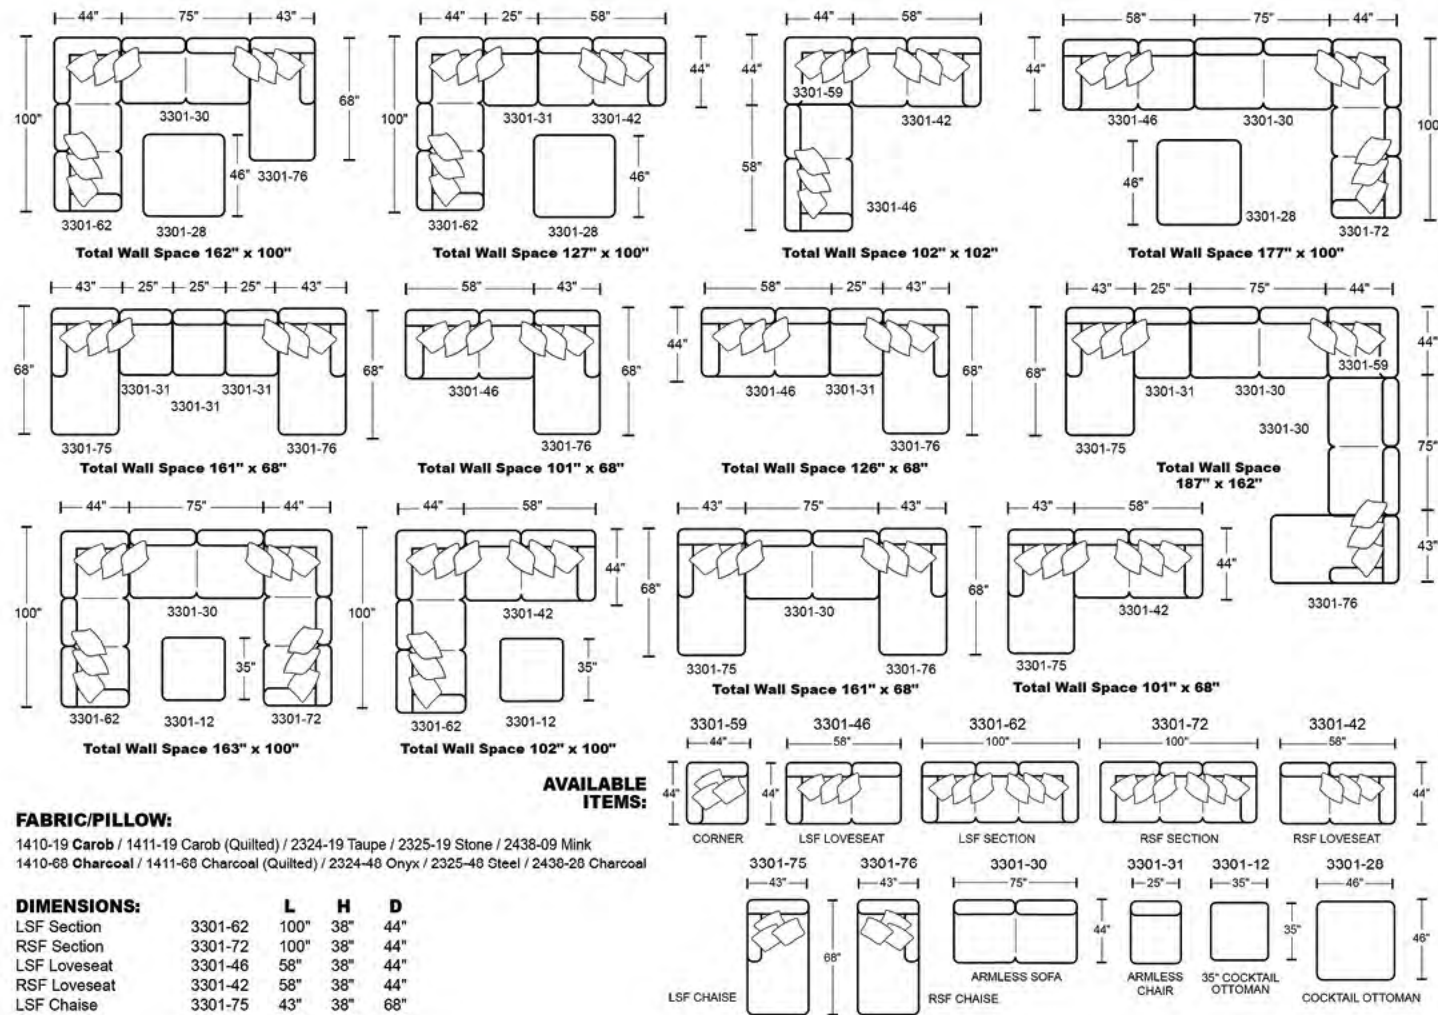

FABRIC/PILLOW:
1410-19 Carob / 1411-19 Carob (Quilted) / 2324-19 Taupe / 2325-19 Stone / 2438-09 Mink
1410-60 Charcoal / 1411-60 Charcoal (Quilted) / 2324-40 Onyx / 2325-40 Steel / 2438-20 Charcoal

DIMENSIONS:

	L	H	D
LSF Section	3301-62	100"	38" 44"
RSF Section	3301-72	100"	38" 44"
LSF Loveseat	3301-46	58"	38" 44"
RSF Loveseat	3301-42	58"	38" 44"
LSF Chaise	3301-75	43"	38" 68"
RSF Chaise	3301-76	43"	38" 68"
Armless Sofa	3301-30	75"	38" 44"
Armless Chair	3301-31	25"	38" 44"
Corner	3301-59	44"	38" 44"
Cocktail Ottoman (35")	3301-12	35"	17" 35"
Cocktail Ottoman	3301-28	46"	17" 46"

JACKSON FURNITURE 3301 CARLSBAD MODULAR SECTIONAL