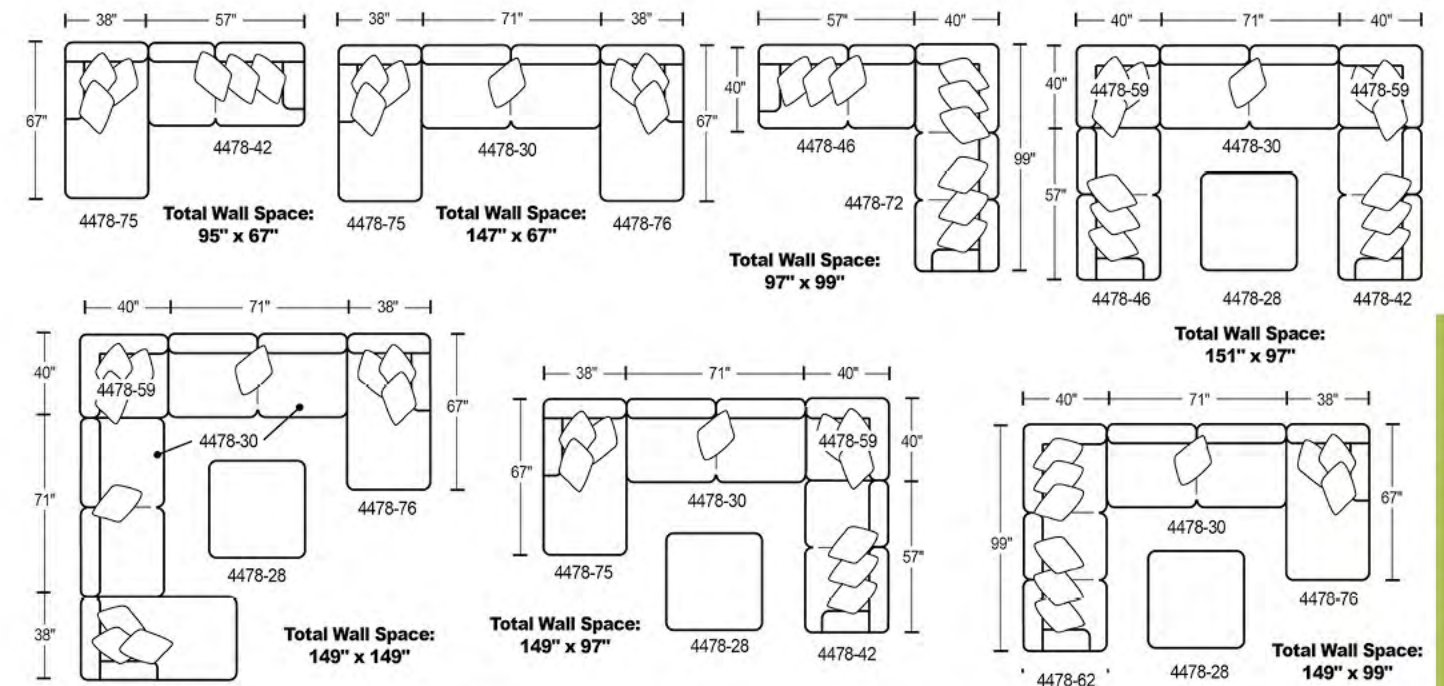

4478 Middleton

- "Farmhouse Casual" Styling
- Modular Sectional with Multiple Configurations
- Soft Polyester Body Fabric
- Eclectic Collection of Correlating Pillows
- Decorative Pewter Nailhead Trim
- Wooden Pyramid Legs
- Steel Tech Framing
- Comfort Coil Seating featuring Comfor-Gel

Dimensions:		L	H	D
4478-62	LSF Section	99	41	40
4478-72	RSF Section	99	41	40
4478-46	LSF Loveseat	57	41	40
4478-42	RSF Loveseat	57	41	40
4478-75	LSF Chaise	38	41	67
4478-76	RSF Chaise	38	41	67
4478-30	Armless Sofa	71	41	40
4478-59	Corner	40	41	40
4478-28	Cocktail Ottoman	47	18	47

AVAILABLE ITEMS:

FABRIC/PILLOW:

Cement 1605-38 / Cobblestone 2330-56 / Gilded 2331-56 /
Linen 2333-56 / Midnight 2715-08

Style	Description	L	H	D
4478-62	LSF Section	99	41	40
4478-72	RSF Section	99	41	40
4478-46	LSF Loveseat	57	41	40
4478-42	RSF Loveseat	57	41	40
4478-75	LSF Chaise	38	41	67
4478-76	RSF Chaise	38	41	67
4478-30	Armless Sofa	71	41	40
4478-59	Corner	40	41	40
4478-28	Cocktail Ottoman	47	18	47

STATIONARY