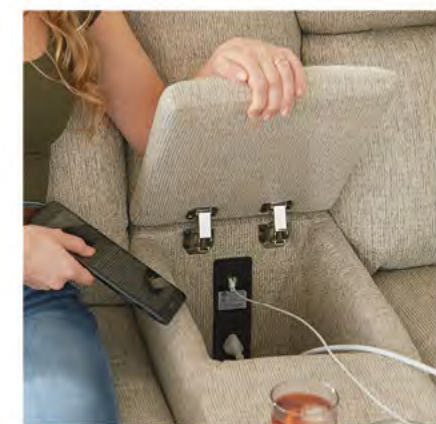

## Function and Comfort go hand in hand

Power Recline

Lay Flat Reclining

Extended Ottoman

Drop Down Tables

Storage with USB Ports & Outlets

Health & Wellness Station

Catnapper Reclining Collections are designed for comfort and made to last.