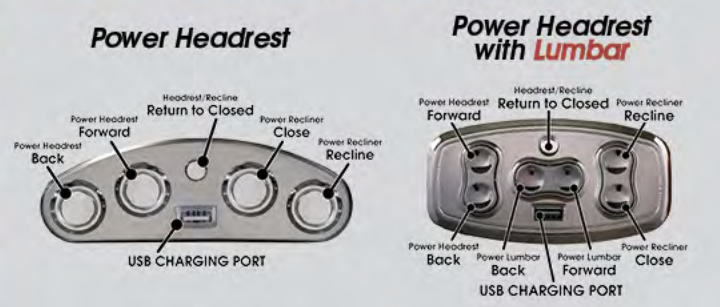

POWER Headrest

POWER Lumbar

LAY FLAT Reclining