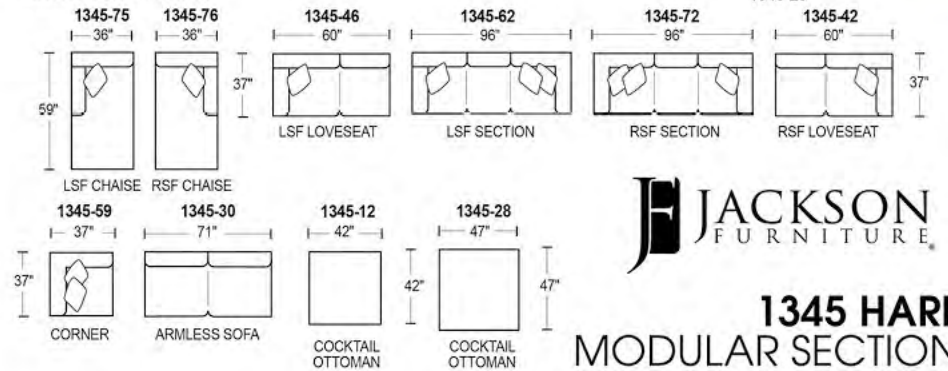

AVAILABLE ITEMS:

FABRIC/PILLOW:
OYSTER 1838-11

Style	Description	L	H	D
1345-62	LSF Section	96	39	37
1345-72	RSF Section	96	39	37
1345-46	LSF Loveseat	60	39	37
1345-42	RSF Loveseat	60	39	37
1345-75	LSF Chaise	36	39	59
1345-76	RSF Chaise	36	39	59
1345-30	Armless Sofa	71	39	37
1345-59	Corner	37	39	37
1345-12	Cocktail Ottoman	42	21	42
1345-28	Cocktail Ottoman	47	21	47

STATIONARY