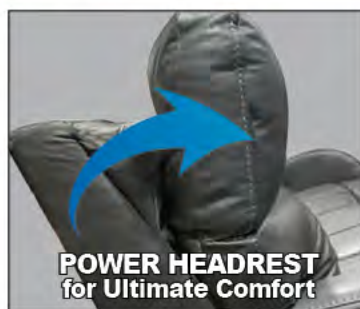

Dimensions:		L	H	D
64461	Power Headrest Power Lay Flat Reclining Sofa	83	42	41
64462	Power Headrest Power Lay Flat Reclining Loveseat	60	42	41
64460-7	Power Headrest Power Lay Flat Recliner	38	43	41

Genuine **ITALIAN LEATHER**

Leather Touch

COMFORT CONTROL PANEL with USB CHARGING PORT