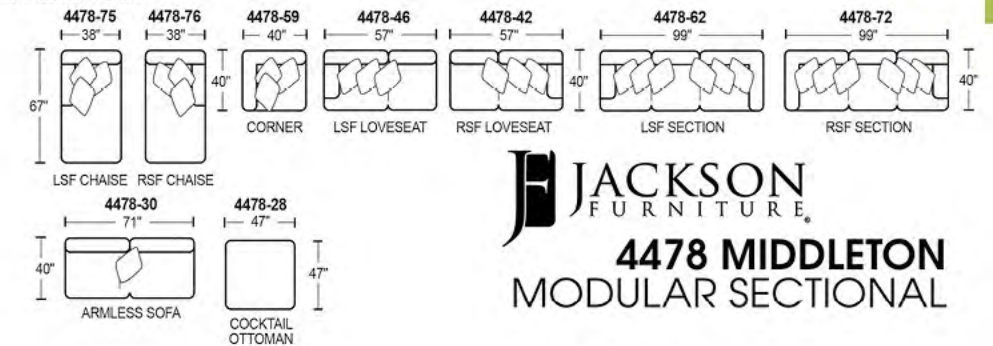

AVAILABLE ITEMS:

FABRIC/PILLOW:

Cement 1605-38 / Cobblestone 2330-56 / Gilded 2331-56 /
Linen 2333-56 / Midnight 2715-08

Style	Description	L	H	D
4478-62	LSF Section	99	41	40
4478-72	RSF Section	99	41	40
4478-46	LSF Loveseat	57	41	40
4478-42	RSF Loveseat	57	41	40
4478-75	LSF Chaise	38	41	67
4478-76	RSF Chaise	38	41	67
4478-30	Armless Sofa	71	41	40
4478-59	Corner	40	41	40
4478-28	Cocktail Ottoman	47	18	47

STATIONARY