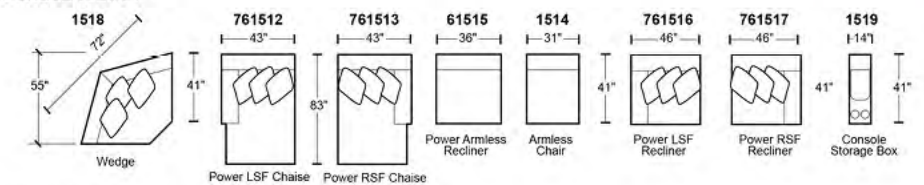

AVAILABLE ITEMS:

151 ESCAPE
MODULAR SECTIONAL

RECLINING