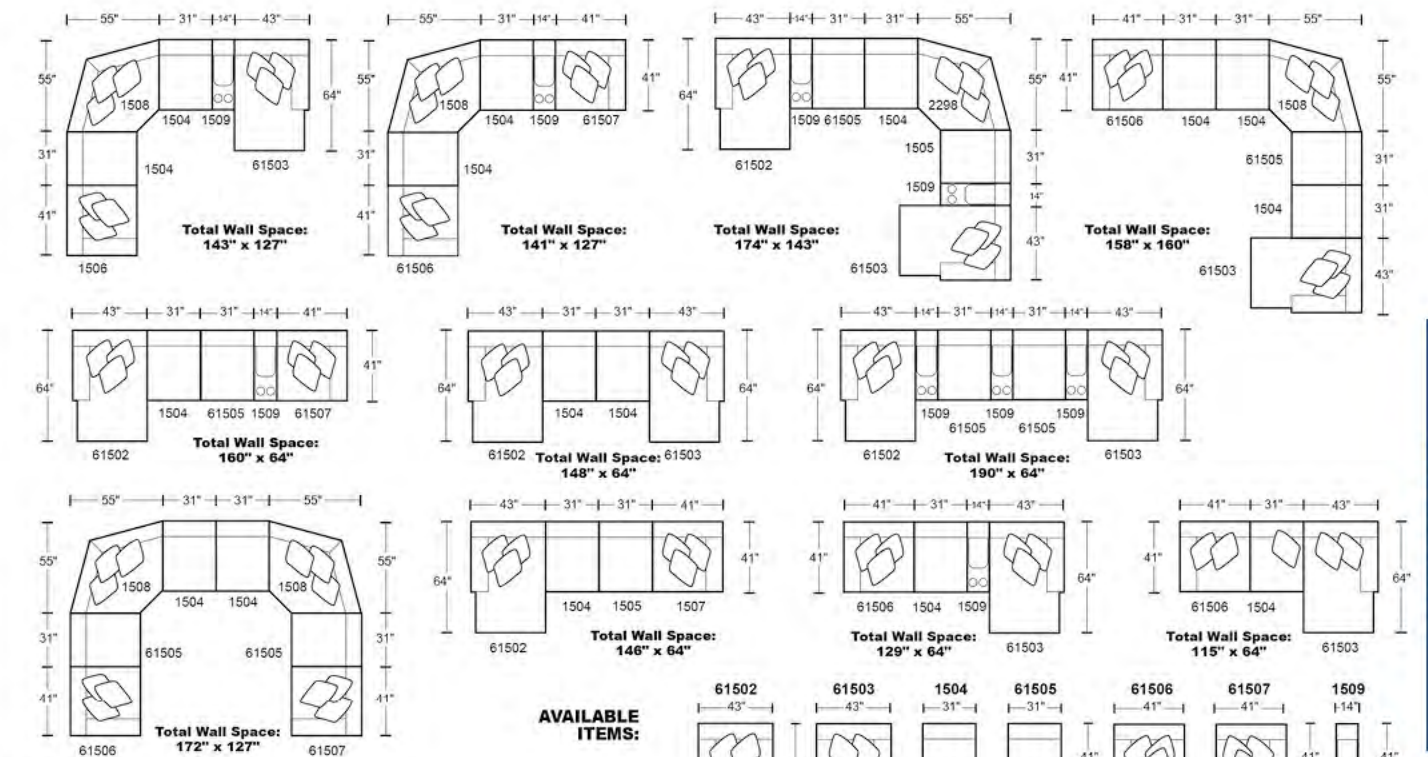

("home...where our story begins" accent pillow in fabric 2243-28 Grey included on 1508 Wedge)

FABRICS:
Grey 1629-38 / Domino 2292-38 / Storm 2293-38 / Neutral 2066-38
and Grey 2243-28 (Wedge Only)

DIMENSIONS:	L	H	D
1506 LSF Recliner	41"	41"	41"
1507 RSF Recliner	41"	41"	41"
1505 Armless Recliner	31"	41"	41"
61506 Power LSF Recliner	41"	41"	41"
61507 Power RSF Recliner	41"	41"	41"
61502 Power LSF Reclining Chaise	43"	41"	64"
61503 Power RSF Reclining Chaise	43"	41"	64"
61505 Power Armless Recliner	31"	41"	41"
1504 Armless Chair	31"	41"	41"
1508 Wedge	73"	41"	41"
1509 Console Storage Box	14"	41"	41"