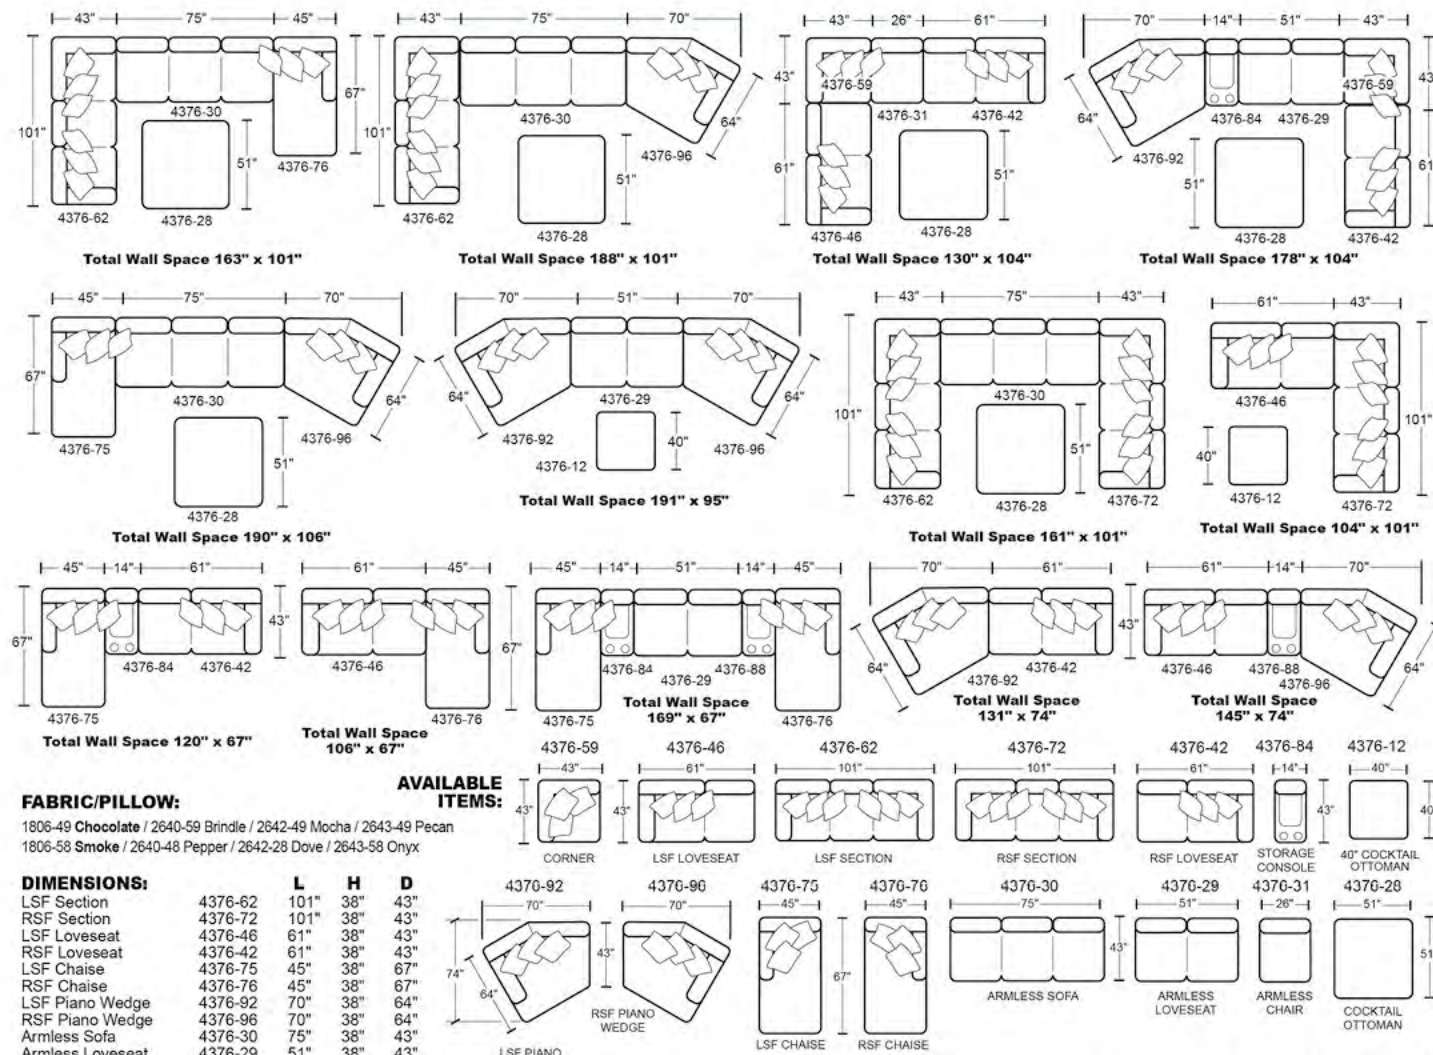

FABRIC/PILLOW:
1806-49 Chocolate / 2640-59 Brindle / 2642-49 Mocha / 2643-49 Pecan
1806-58 Smoke / 2640-48 Pepper / 2642-28 Dove / 2643-58 Onyx

AVAILABLE ITEMS:

DIMENSIONS:	L	H	D
LSF Section	4376-62	101"	38" 43"
RSF Section	4376-72	101"	38" 43"
LSF Loveseat	4376-46	61"	38" 43"
RSF Loveseat	4376-42	61"	38" 43"
LSF Chaise	4376-75	45"	38" 67"
RSF Chaise	4376-76	45"	38" 67"
LSF Piano Wedge	4376-92	70"	38" 64"
RSF Piano Wedge	4376-96	70"	38" 64"
Armless Sofa	4376-30	75"	38" 43"
Armless Loveseat	4376-29	51"	38" 43"
Armless Chair	4376-31	26"	38" 43"
Corner	4376-59	43"	38" 43"
40" Cocktail Ottoman	4376-12	40"	18" 40"
Cocktail Ottoman	4376-28	51"	18" 51"
Storage Console Box	4376-84	14"	36" 43"