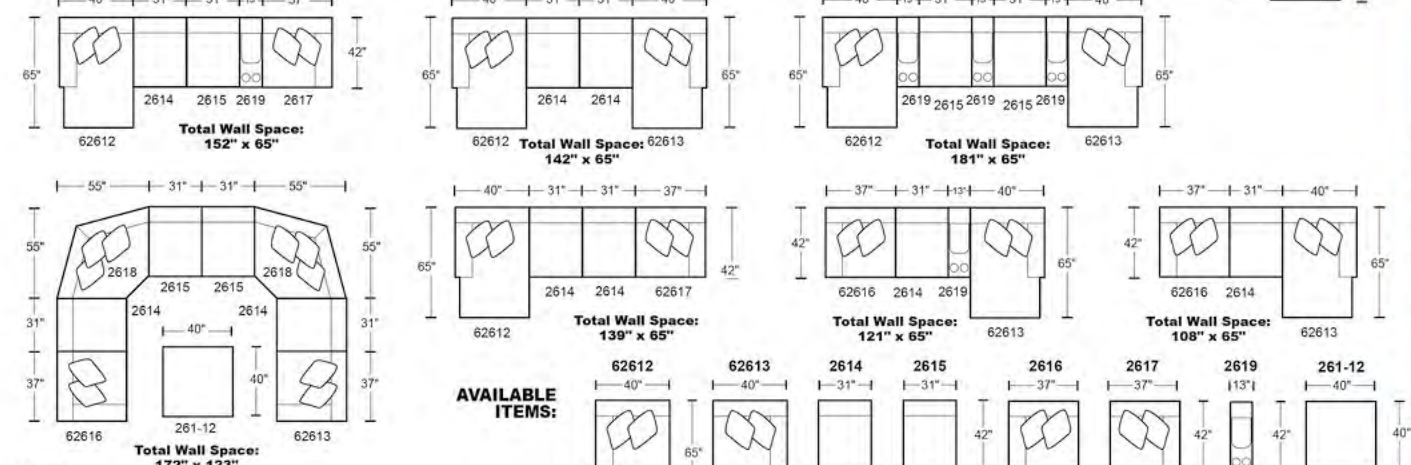

FABRICS: Buff 1561-46 / Winter 2430-38 / Sterling 2429-38 / Charcoal 2715-28

DIMENSIONS:		L	H	D
Armless Chair	2614	31"	42"	42"
Lay Flat Armless Recliner	2615	31"	42"	42"
Lay Flat LSF Recliner	2616	37"	42"	42"
Lay Flat RSF Recliner	2617	37"	42"	42"
Wedge	2618	73"	42"	42"
Console Storage Box w/USB & Power	2619	13"	41"	42"
Power LSF Reclining Chaise	62612	40"	42"	65"
Power RSF Reclining Chaise	62613	40"	42"	65"
Power Lay Flat Armless Recliner	62615	31"	42"	42"
Power Lay Flat LSF Recliner	62616	37"	42"	42"
Power Lay Flat RSF Recliner	62617	37"	42"	42"
GLIDER Recliner	2610-6	35"	44"	42"
Power Lay Flat Recliner	62610-7	35"	44"	42"
Castered Cocktail Ottoman	261-12	40"	17"	40"

AVAILABLE ITEMS: