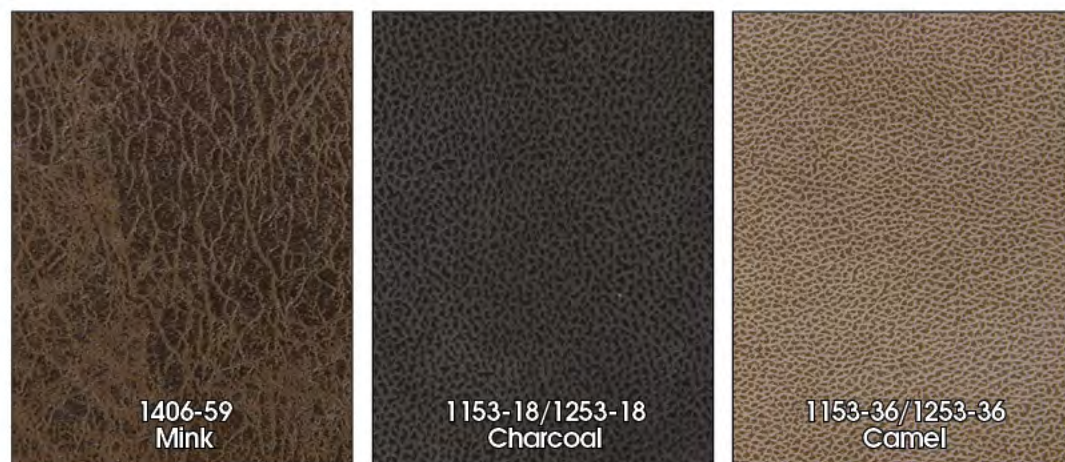

1406-59
Mink

1153-18/1253-18
Charcoal

1153-36/1253-36
Camel

4569-5 Simpson **Swivel Glider** Recliner

Dimensions: L 36" H 43" D 40"

- Soft Yet Durable Faux Leather Fabric
- Tufted Back, Channeled Chaise Pad Design
- Rolled Arm Panel featuring Decorative Nailhead Trim
- Swivel Glider Comfort
- Comfort Coil Seating featuring Comfor-Gel
- Steel Seat Box