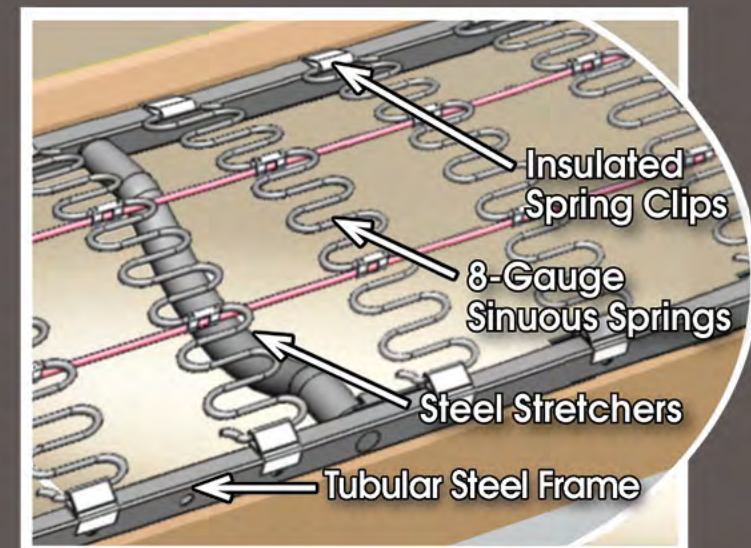

Steel Tech Framing