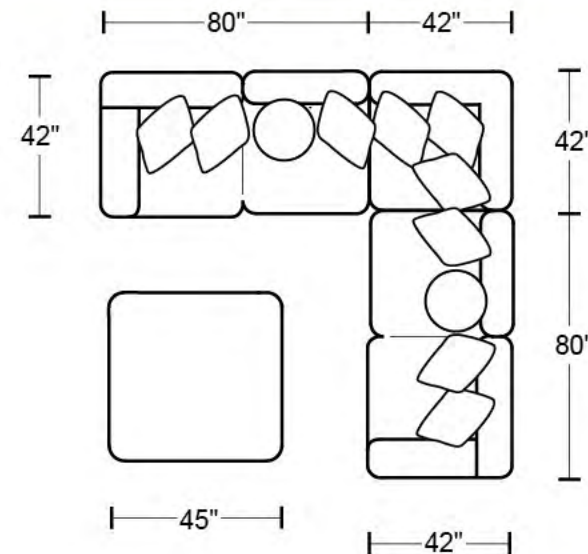

4498 Ava Sectional

- Loose Pillow Back Contemporary Design
- Extra Soft Thick "T-Front" Reversible Seat Cushions
- Designed To Fit Easily Through 28" Door with Legs Attached
- Soft, Stylish "Low Pile" Chenille Fabric
- Fashionable Accent Pillows, Including Faux Fur
- Comfort Coil Seating featuring Comfor-Gel