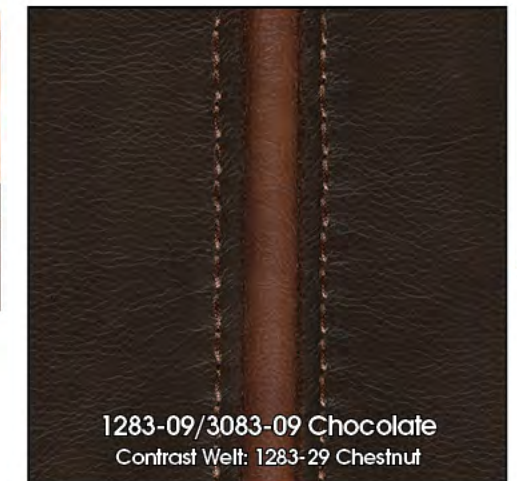

USB CHARGING PORT on Power Control Button

4340-7 Lay Flat Recliner (Chocolate shown)

1283-09/3083-09 Chocolate Contrast Welt: 1283-29 Chestnut

TOP GRAIN LEATHER