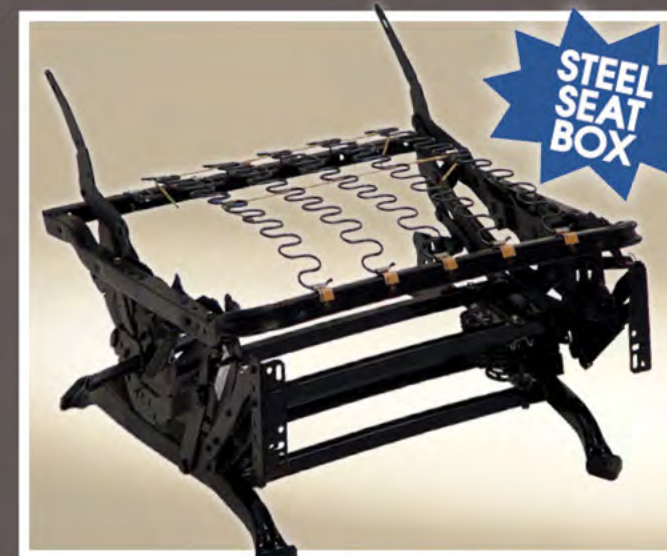

Steel Tech Reclining