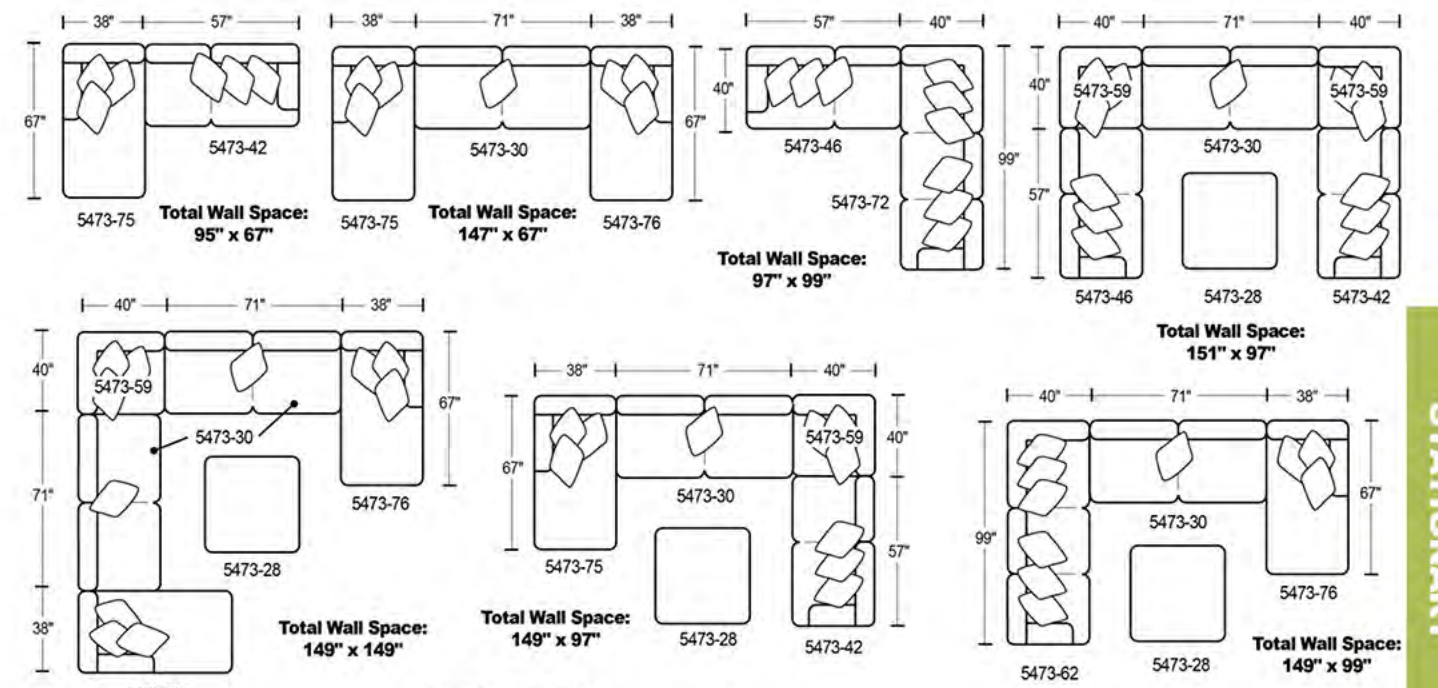

FABRIC/PILLOW:
Metal 1561-58 / Charcoal 2534-58 / Charcoal 2533-58 / Platinum 2066-43 and Black 2720-08 (Armless Sofa Only)

Style	Description	L	H	D
5473-62	LSF Section	99	41	40
5473-72	RSF Section	99	41	40
5473-46	LSF Loveseat	57	41	40
5473-42	RSF Loveseat	57	41	40
5473-75	LSF Chaise	38	41	67
5473-76	RSF Chaise	38	41	67
5473-30	Armless Sofa	71	41	40
5473-59	Corner	40	41	40
5473-28	Cocktail Ottoman	47	18	47