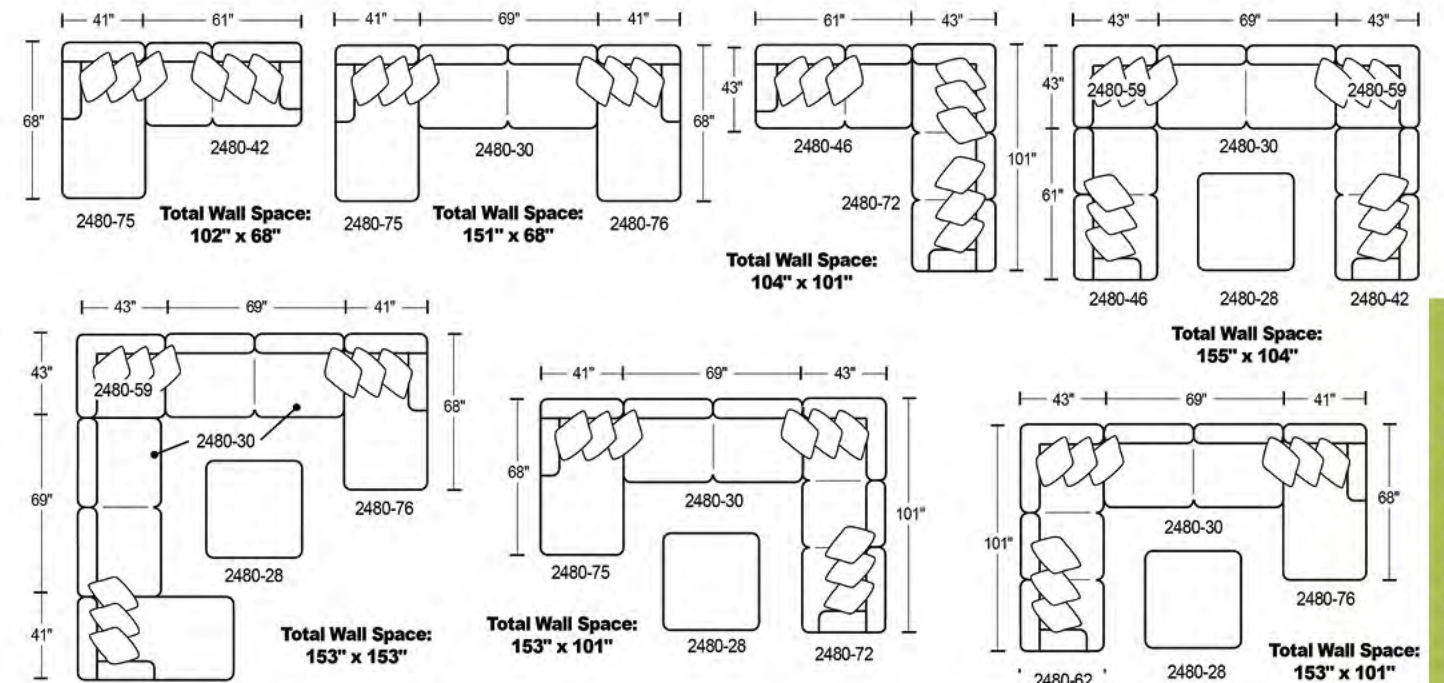

Cuddler Cushion

2480 Galaxy

- Soft Chenille Fabric
- "Shark Fin" Arm Contemporary Design
- Stunning Correlating Accent Pillows
- Deep Seating Comfort featuring Cuddler Cushion
- Steel Tech Framing
- Comfort Coil Seating featuring Comfor-Gel

Dimensions:		L	H	D
2480-62	LSF Section	101	39	43
2480-72	RSF Section	101	39	43
2480-46	LSF Loveseat	61	39	43
2480-42	RSF Loveseat	61	39	43
2480-75	LSF Chaise	41	39	68
2480-76	RSF Chaise	41	39	68
2480-30	Armless Sofa	69	39	44
2480-31	Armless Chair	24	39	43
2480-59	Corner	43	39	43
2480-12	Cocktail Ottoman (40")	40	18	40
2480-28	Cocktail Ottoman	45	19	45

FABRIC/PILLOW:
CHOCOLATE 1864-09 / 2110-48 Noir / 2111-09 Chocolate / 2109-48 Noir
(Cocktail Ottoman in 2110-48 Noir)

Style	Description	L	H	D
2480-62	LSF Section	101	39	43
2480-72	RSF Section	101	39	43
2480-46	LSF Loveseat	61	39	43
2480-42	RSF Loveseat	61	39	43
2480-75	LSF Chaise	41	39	68
2480-76	RSF Chaise	41	39	68
2480-30	Armless Sofa	69	39	44
2480-31	Armless Chair	24	39	43
2480-59	Corner	43	39	43
2480-12	Cocktail Ottoman (40")	40	18	40
2480-28	Cocktail Ottoman	45	19	45

AVAILABLE ITEMS:

STATIONARY