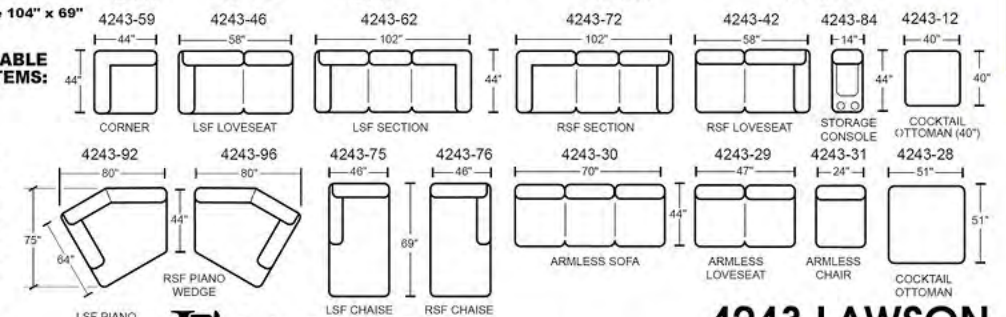

AVAILABLE ITEMS:

4243 LAWSON
MODULAR SECTIONAL

STATIONARY