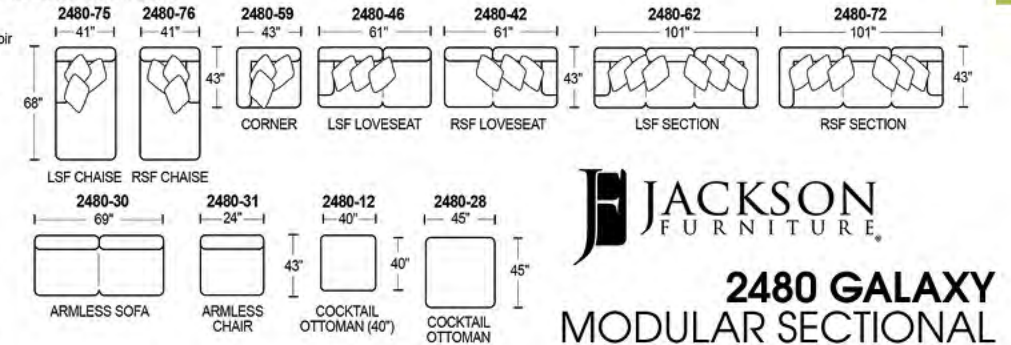

AVAILABLE ITEMS: