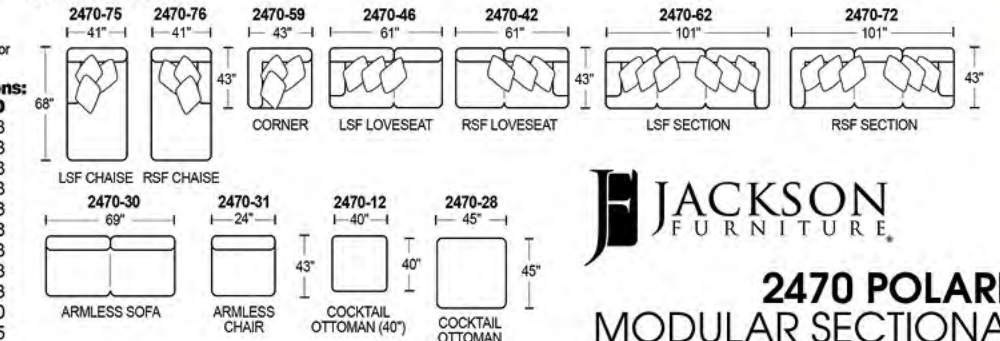

AVAILABLE ITEMS:

JACKSON FURNITURE
2470 POLARIS
MODULAR SECTIONAL