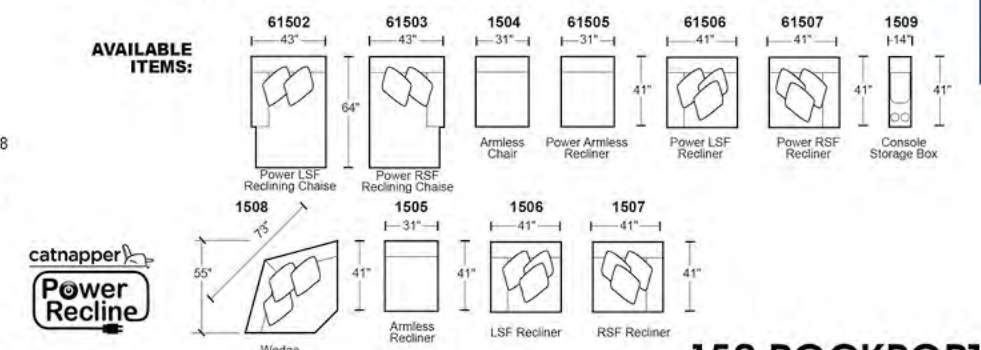

150 ROCKPORT MODULAR SECTIONAL

RECLINING