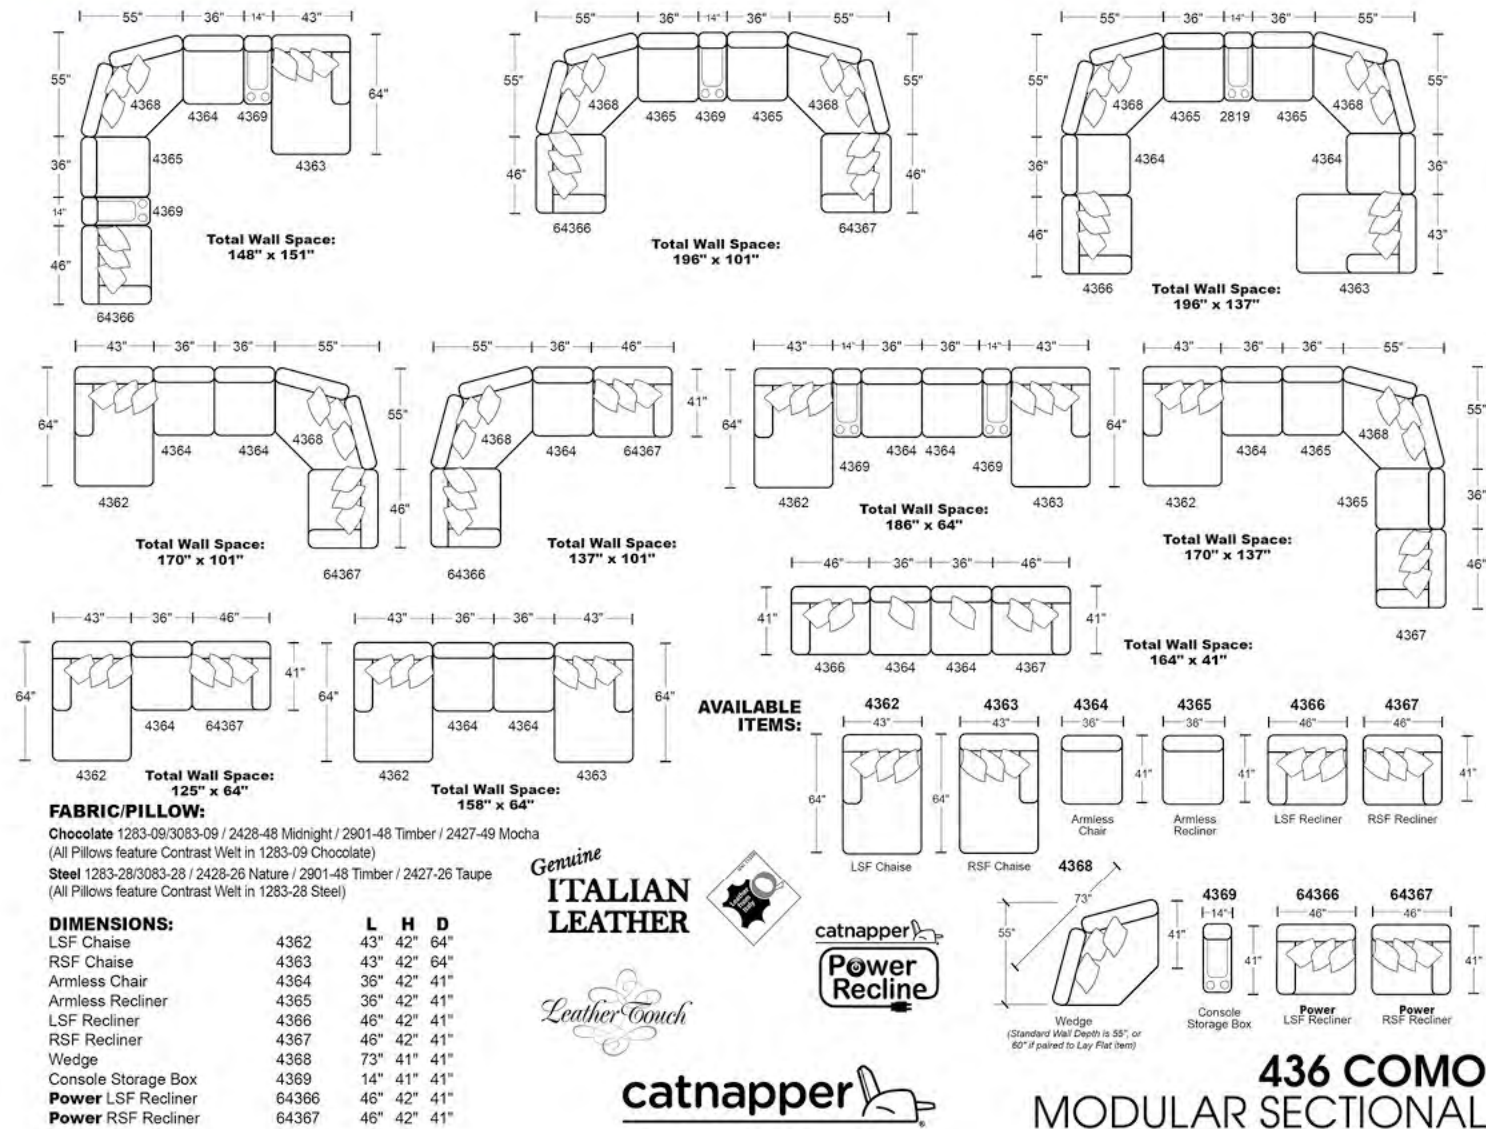

Shown above, from left: 4366 Lay Flat LSF Recliner, 4364 Armless Chair, 4368 Wedge, 4365 Lay Flat Armless Recliner, and 4367 Lay Flat RSF Recliner
Chocolate shown