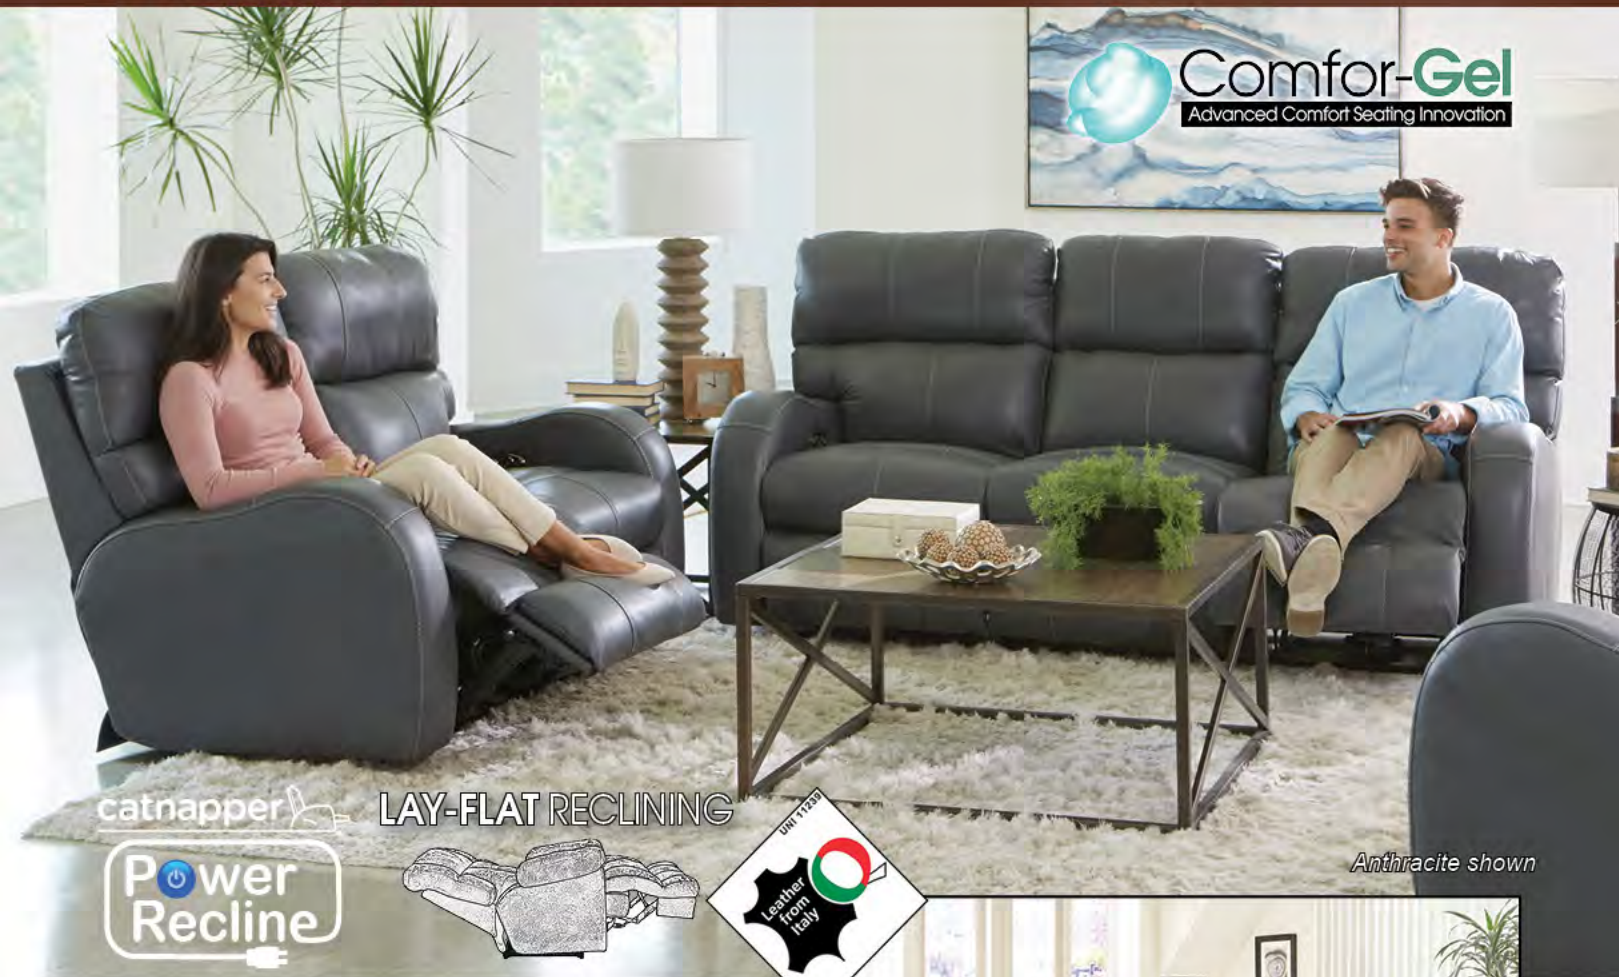

catnapper **LAY-FLAT RECLINING**
Power Recline

Anthracite shown

446 Angelo

- Top Grain Italian Leather/Match
- Stylish Crescent Arm
- Power Recline with Power Headrest
- Lay Flat Reclining Comfort
- Steel Seat Box
- Comfort Coil Seating featuring Comfor-Gel