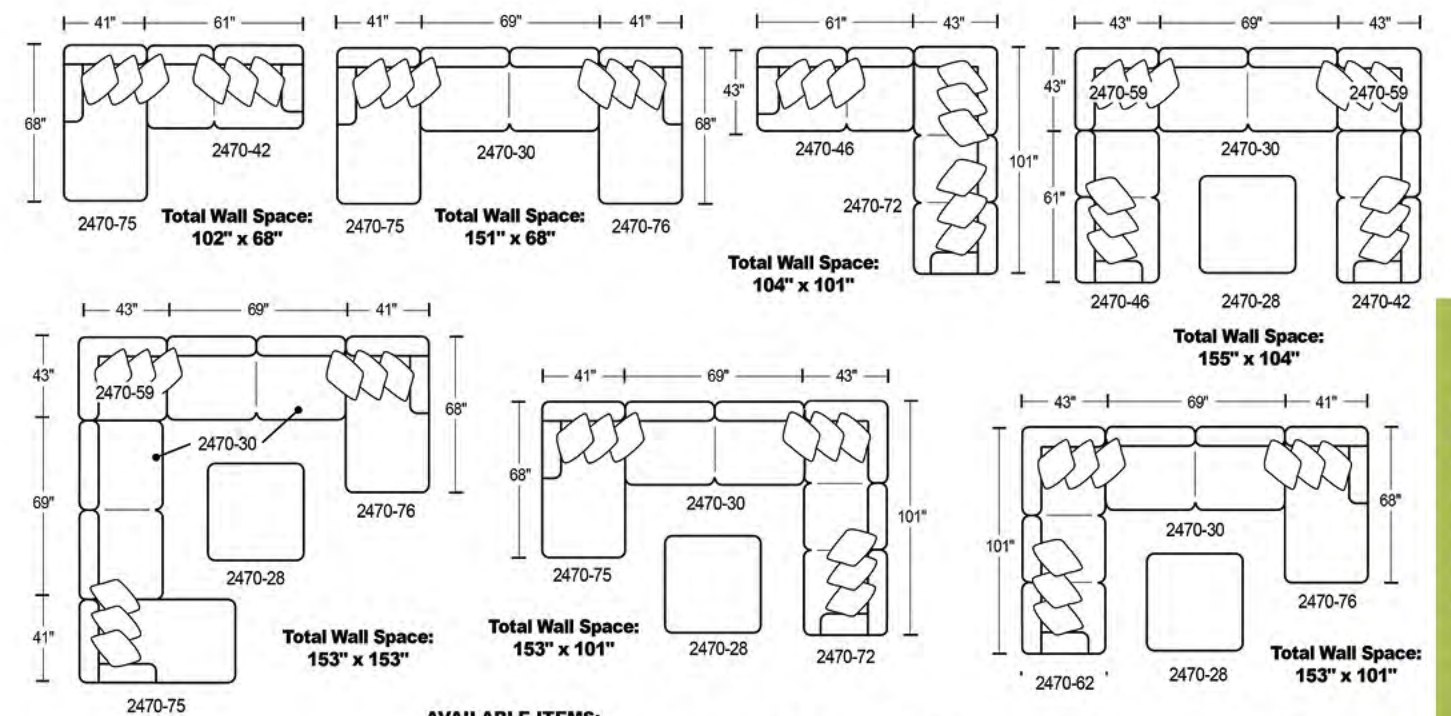

FABRIC/PILLOW:
SUGAR 1724-21 / 2110-33 Sailor / 2111-33 Indigo / 2109-33 Sailor
(Cocktail Ottoman in 2110-33 Sailor)

Style	Description	L	H	D
2470-62	LSF Section	101	39	43
2470-72	RSF Section	101	39	43
2470-46	LSF Loveseat	61	39	43
2470-42	RSF Loveseat	61	39	43
2470-75	LSF Chaise	41	39	68
2470-76	RSF Chaise	41	39	68
2470-30	Armless Sofa	69	39	43
2470-31	Armless Chair	24	39	43
2470-59	Corner	43	39	43
2470-12	Cocktail Ottoman (40")	40	18	40
2470-28	Cocktail Ottoman	45	19	45