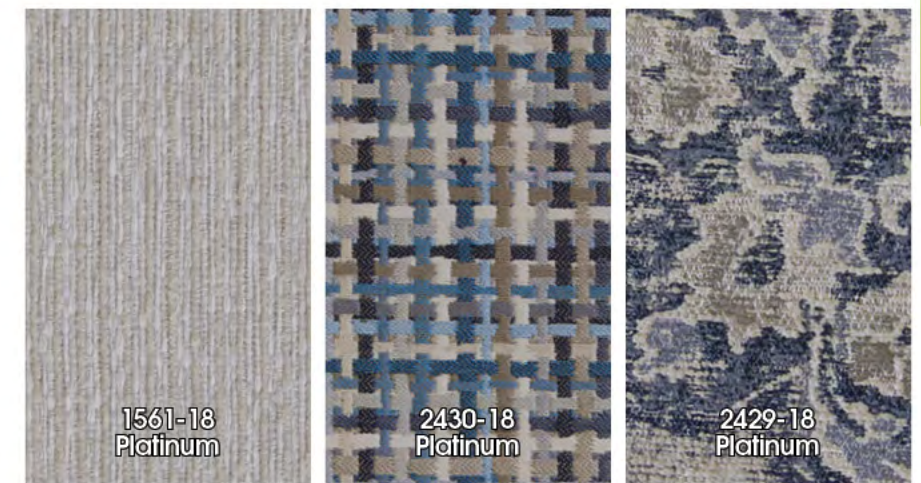

4421 Newberg

- “Farmhouse Casual” Styling
- Soft Chenille Fabric with Correlating Print Pillows
- T-Front Track Arm Design
- Decorative Pewter Nail Head Trim
- Steel Tech Framing
- Comfort Coil Seating featuring Comfor-Gel

Dimensions:		L	H	D
4421-03	Sofa	90	39	39
4421-02	Loveseat	64	39	39
4421-01	Chair	39	39	39
4421-28	Cocktail Ottoman	50	18	31
741-21	Swivel Chair	34	40	41

STATIONARY