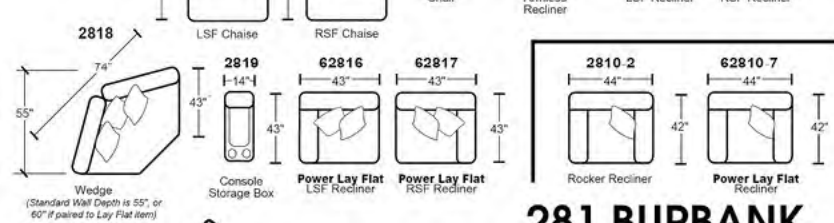

281 BURBANK
MODULAR SECTIONAL

RECLINING