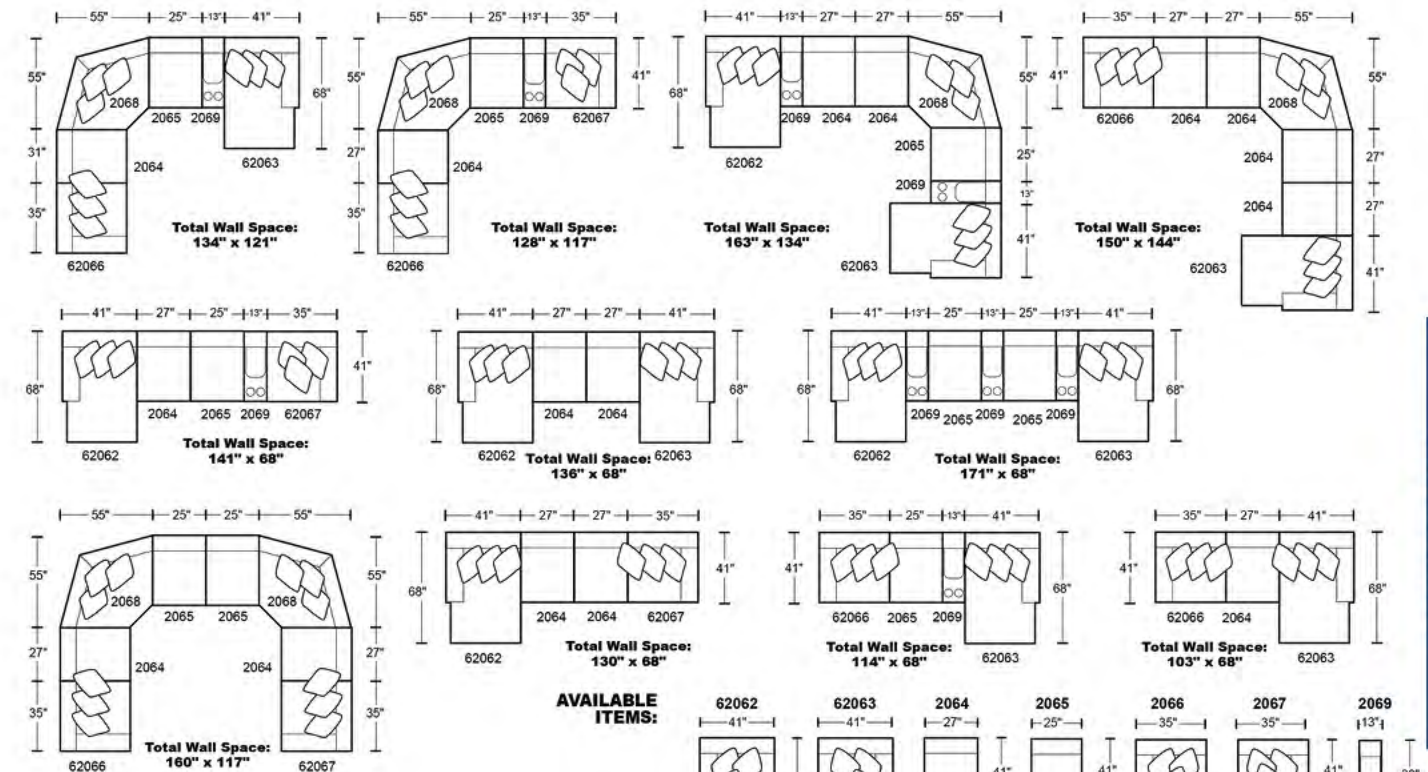

206 Sydney

- Soft Polyester Fabric
- Correlating Throw Pillows
- Casual Contemporary “Shark Fin” Arm Design
- Power Upgrade featuring Power Button with USB Charging Port
- Comfort Coil Seating featuring Comfor-Gel
- Steel Seat Box

Dimensions:	L	H	D
2064 Armless Chair	27	42	41
2065 Armless Recliner	25	42	41
2066 LSF Recliner	35	42	41
2067 RSF Recliner	35	42	41
2068 Wedge	72	42	41
2069 Console Storage Box w/USB & Power	13	42	39
62062 Power LSF Reclining Chaise	41	42	68
62063 Power RSF Reclining Chaise	41	42	68
62065 Power Armless Recliner	25	42	41
62066 Power LSF Recliner	35	42	41
62067 Power RSF Recliner	35	42	41

FABRICS:
Nature 1857-56 / 2109-56 Nature / 2110-56 Nature / 2111-56 Nature

DIMENSIONS:

	L	H	D
LSF Recliner	35"	42"	41"
RSF Recliner	35"	42"	41"
Armless Recliner	25"	42"	41"
Power LSF Recliner	35"	42"	41"
Power RSF Recliner	35"	42"	41"
Console Storage Box	13"	42"	39"
Power Armless Recliner	25"	42"	41"
Wedge	72"	42"	41"
Armless Chair	27"	42"	41"
Power LSF Reclining Chaise	41"	42"	68"
Power RSF Reclining Chaise	41"	42"	68"