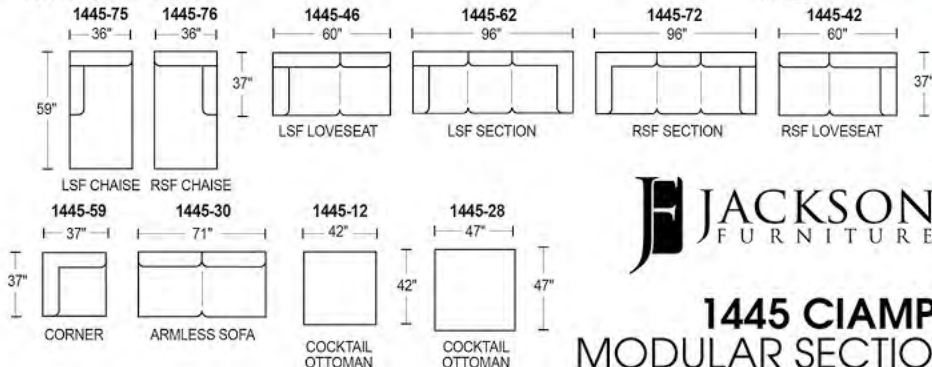

AVAILABLE ITEMS:

1445 CIAMPINO MODULAR SECTIONAL

TOP GRAIN LEATHER