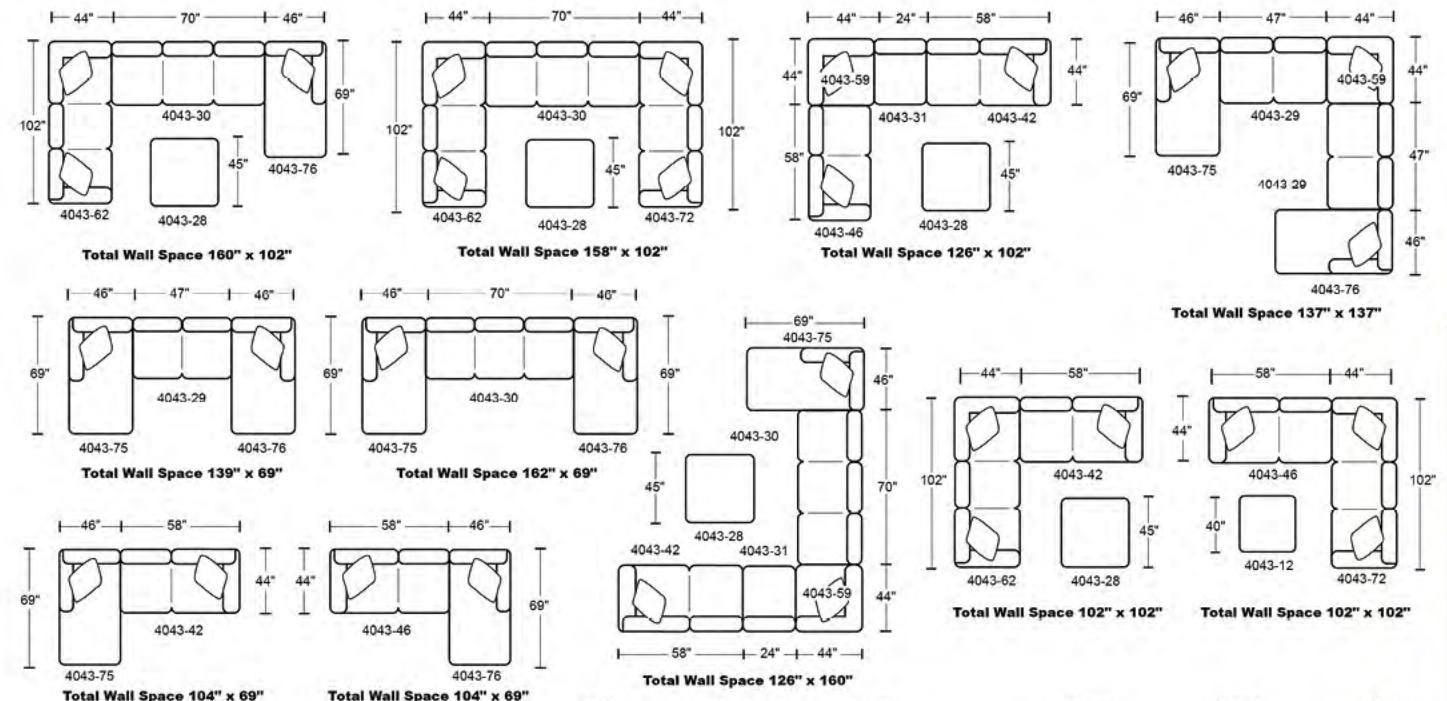

AVAILABLE ITEMS:

FABRIC/PILLOW:

Taupe 1176-19/1276-19 / Taupe (Quilted) 1417-19

DIMENSIONS:

		L	H	D
LSF Section	4043-62	102"	36"	44"
RSF Section	4043-72	102"	36"	44"
LSF Loveseat	4043-46	58"	36"	44"
RSF Loveseat	4043-42	58"	36"	44"
LSF Chaise	4043-75	46"	36"	69"
RSF Chaise	4043-76	46"	36"	69"
Armless Sofa	4043-30	70"	36"	44"
Armless Loveseat	4043-29	47"	36"	44"
Armless Chair	4043-31	24"	36"	44"
Corner	4043-59	44"	36"	44"
Cocktail Ottoman (40")	4043-12	40"	21"	40"
Cocktail Ottoman	4043-28	45"	19"	45"

4043 ROYCE
MODULAR SECTIONAL

STATIONARY