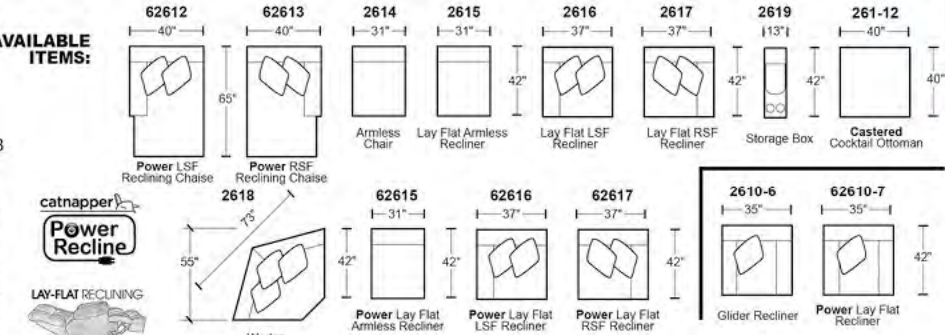

261 McPHERSON MODULAR SECTIONAL

RECLINING