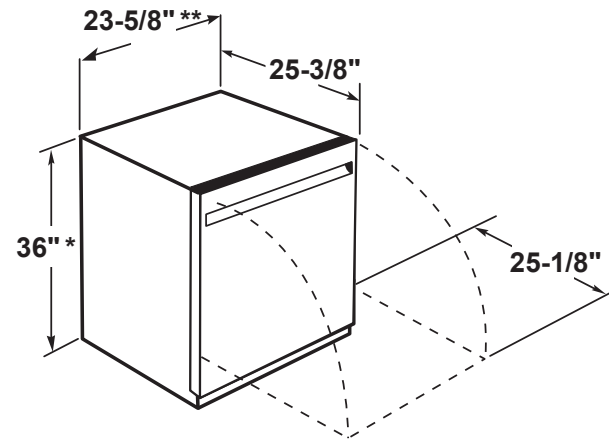

GPT225SGL/SSL

GE® 24" Portable Dishwasher

DIMENSIONS AND INSTALLATION INFORMATION (IN INCHES)

ELECTRICAL RATING

Voltage AC 120
Hertz..... 60
Total connected load amperage..... 8.9

For use on adequately wired 120-volt, 15-amp circuit having 2-wire service with a separate ground wire. This appliance must be grounded for safe operation.

INSTALLATION INFORMATION:

Before installing, consult installation instructions packed with product for current dimensional data.

*Includes top and wheels

**Includes countertop

For answers to your Monogram, GE Café™ Series, GE Profile™ Series or GE Appliances product questions, visit our website at geappliances.com or call GE Answer Center® Service, 800.626.2000.