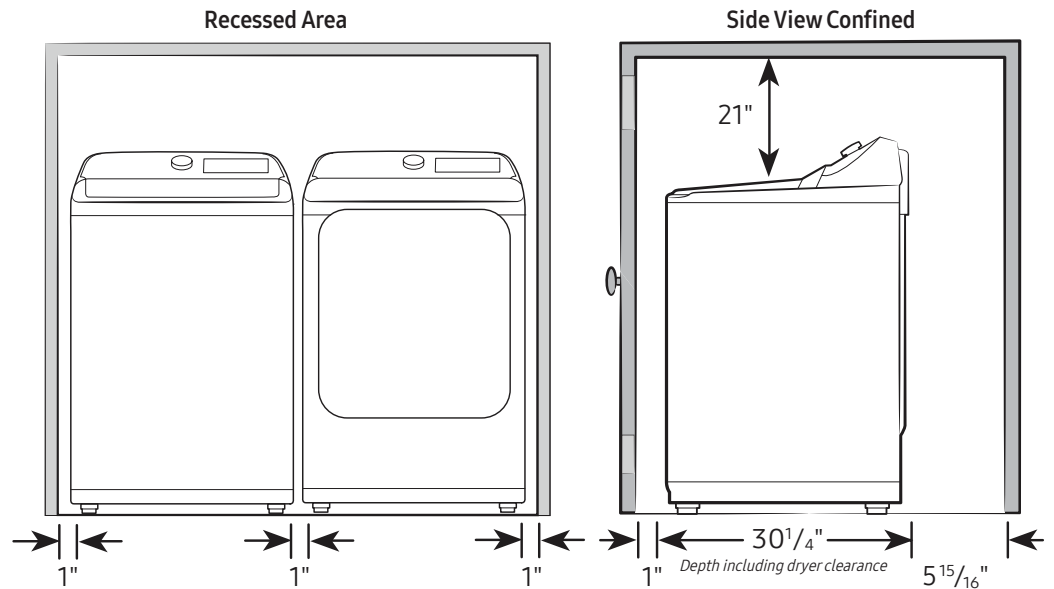

Dimensions

Required dimensions
for installation:

Installation Specifications – Side-by-Side

If the washer and dryer are installed together or the dryer alone, the closet front must have two unobstructed air openings for a combined minimum total area of 72-inch². Your washer alone does not require a specific air opening.

Alcove or closet installation

Minimum clearance for
closet and alcove installations:

Connection Dimensions

Back view of washer

LEGEND:

- Hot Water Connection
- Cold Water Connection

Actual color may vary. Design, specifications,
and color availability are subject to change without
notice. Non-metric weights and measurements are
approximate.