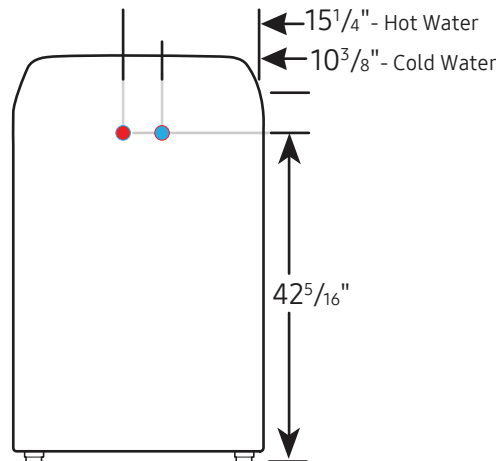

Dimensions

Required dimensions
for installation:

Installation Specifications – Side-by-Side

If the washer and dryer are installed together or the dryer alone, the closet front must have two unobstructed air openings for a combined minimum total area of 72-inch². Your washer alone does not require a specific air opening.

Alcove or closet installation

Minimum clearance for
closet and alcove installations:

Connection Dimensions

Back view of washer

LEGEND:

- Hot Water Connection
- Cold Water Connection

Actual color may vary. Design, specifications,
and color availability are subject to change without
notice. Non-metric weights and measurements are
approximate.