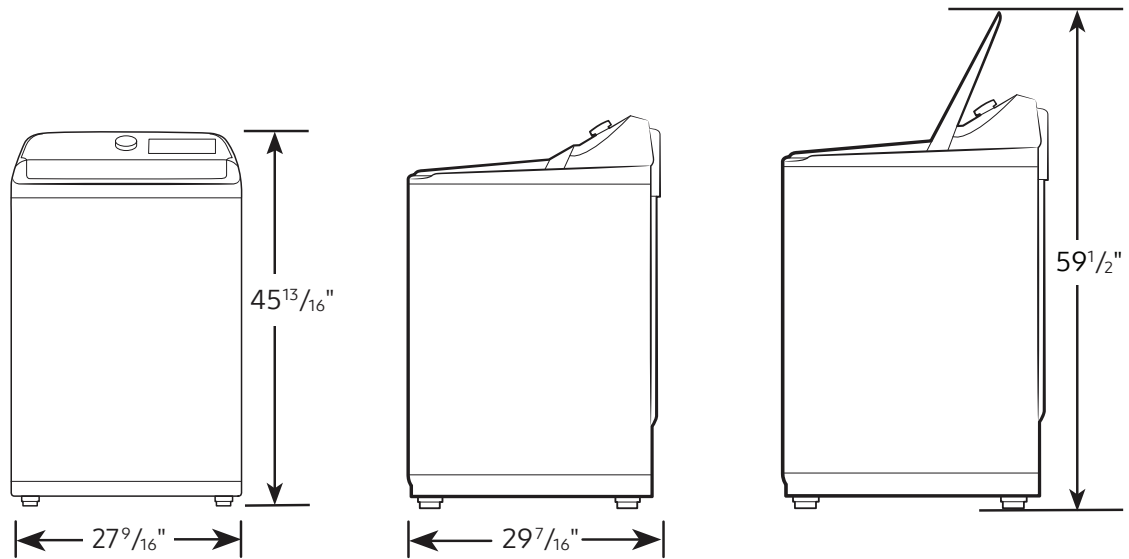

Three (3) Years Stainless Steel Tub (Part Only)

Ten (10) Years DD Motor (Part Only)

Product Dimensions & Weight (WxHxD)

Dimensions: 27⁹/₁₆" x 45¹³/₁₆" x 29⁷/₁₆"

Weight: 134.5 lbs

Shipping Dimensions & Weight (WxHxD)

²Antimicrobial treatment does not protect users or other items against bacteria, viruses, germs, or other disease organisms.

WA55A7700AV

SAMSUNG

Samsung 5.5 cu. ft. Extra-Large Capacity
Smart Top Load Washer with Auto Dispense System

Dimensions

Required dimensions
for installation:

Installation Specifications – Side-by-Side

If the washer and dryer are installed together or the dryer alone, the closet front must have two unobstructed air openings for a combined minimum total area of 72-inch². Your washer alone does not require a specific air opening.