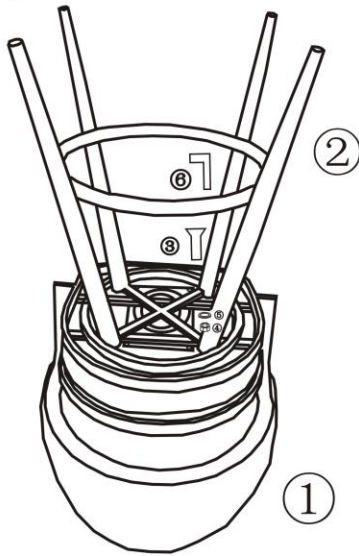

ITEM:	Instaling		Accessories			Tool	
	①	②	③	④	⑤	⑥	
8256-BS/CS	 SEAT	 FRAME	 SCREW	 NUT	 GASKET	 ALLENKET	
Pcs	1	1	Size M6*25	M6	Φ16*2*Φ8	Size	Φ4
			4	4	4		1

Step1

Step2