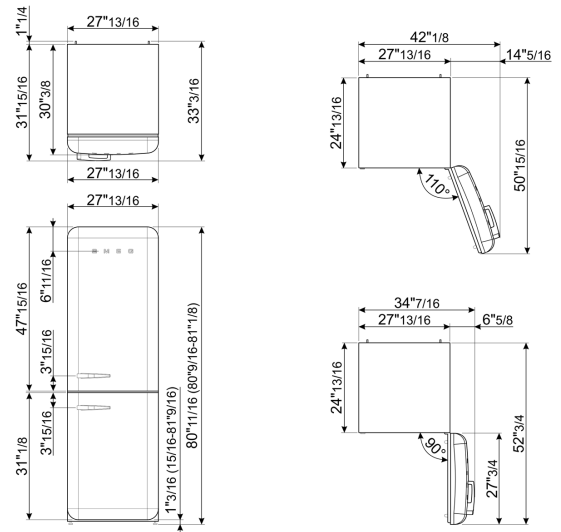

Width	27 13/16 "
Height	80 11/16 "
Depth without handle	30 3/8 "
Net weight	254 lbs

Product dimension drawing

Color option

FAB38ULCR
Color: Cream
Hinge position: Left

FAB38ULWH
Color: White
Hinge position: Left