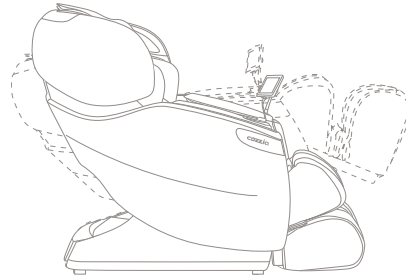

Reclined
41.3"

Length 62.2"

Reclined 77.2"

Weight Capacity: 320lbs
Product Weight: 276lbs