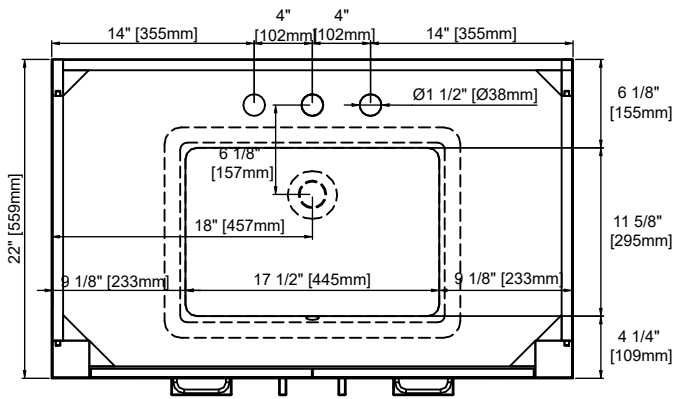

Fits Drain Hole Size: 1-3/8"

## Overall Dimensions

Width:36"

Depth:22"

Height: 33-3/4"

ASME A112.19.2-2018/CSA B45.1-18

SINK MODEL: SNK-V1

CUPC FILE NO: 13093

# 36" SINGLE VANITY

N520-V36-WMO

N520-V36-WLD

Top View

Front View

Pull

All dimensions are nominal

# 36" SINGLE VANITY

N520-V36-WMO

N520-V36-WLD

Side View

Back View

All dimensions are nominal