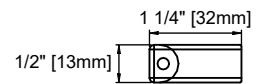

## Overall Dimensions

Width:36"

Depth:22"

Height: 33-3/4"

ASME A112.19.2-2018/CSA B45.1-18

SINK MODEL: SNK-V1

CUPC FILE NO: 13093

# 36" SINGLE VANITY

N520-V36-WMO

N520-V36-WLD

Top View

Front View

Pull

All dimensions are nominal

# 36" SINGLE VANITY

N520-V36-WMO

N520-V36-WLD

Side View

Back View

All dimensions are nominal