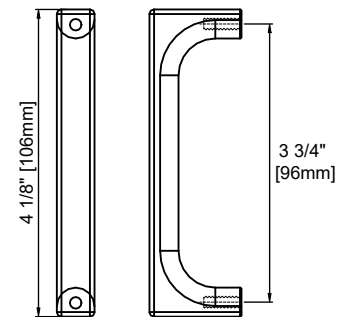

Fits Drain Hole Size: 1-3/8"

## Overall Dimensions

Width:36"

Depth:22"

Height: 33-3/4"

ASME A112.19.2-2018/CSA B45.1-18

SINK MODEL: SNK-V1

CUPC FILE NO: 13093

# 36" SINGLE VANITY

N520-V36-WMO

N520-V36-WLD

Top View

Front View

Pull

All dimensions are nominal

# 36" SINGLE VANITY

N520-V36-WMO

N520-V36-WLD

Side View

Back View

All dimensions are nominal