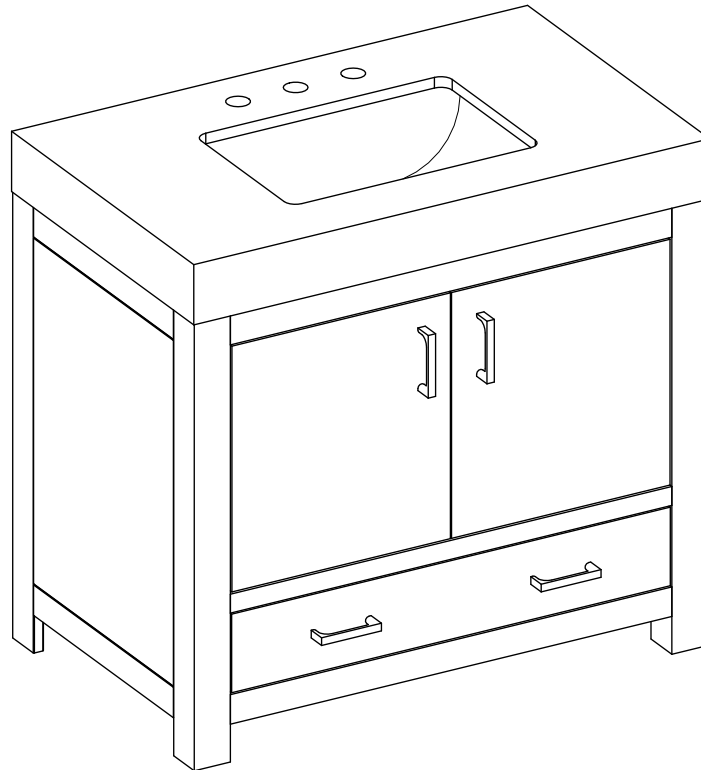

# 36" SINGLE VANITY

N520-V36-WMO

N520-V36-WLD

---

## Features and Materials

Solids: Yellow Poplar

Veneers: (WMO,WLD) Engineered Oak

Panels: MDF + Plywood

Number of Doors: Two

Number of Drawers: One

European Soft Close Hinges

Full Extension, Soft Close Slides

USB/Power Component: Yes, (ETL5011080)

Cord Length: 6'6"

Installation: Freestanding

Assembly Required: Attach the top with sink to the cabinet

Hardware Material and Finish: Zinc Alloy

(WMO) Black & Satin Nickel

(WLD) Black & Champagne Brass

Adjustable levelers

Sink Top Included: Yes

Sink Top Material : Glossy White Composite

Number of Basins: One

Faucet: 8" Widespread, not included

Basin Overflow: Yes, facing front