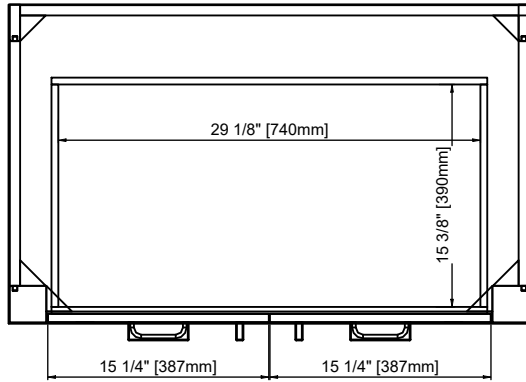

Fits Drain Hole Size: 1-3/8"

## Overall Dimensions

Width:36"

Depth:22"

Height: 33-3/4"

ASME A112.19.2-2018/CSA B45.1-18

SINK MODEL: SNK-V1

CUPC FILE NO: 13093

# 36" SINGLE VANITY

N520-V36-WMO

N520-V36-WLD

Top View

Front View

Pull

All dimensions are nominal

# 36" SINGLE VANITY

N520-V36-WMO

N520-V36-WLD

Side View

Back View

All dimensions are nominal