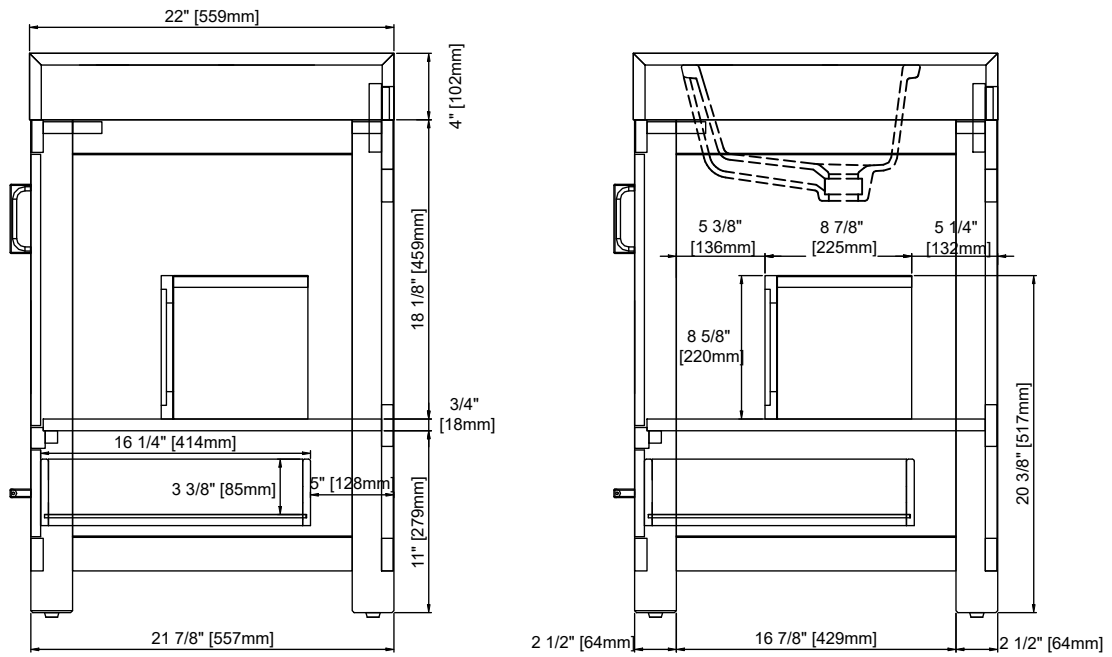

Fits Drain Hole Size: 1-3/8"

## Overall Dimensions

Width:36"

Depth:22"

Height: 33-3/4"

ASME A112.19.2-2018/CSA B45.1-18

SINK MODEL: SNK-V1

CUPC FILE NO: 13093

# 36" SINGLE VANITY

N520-V36-WMO

N520-V36-WLD

Top View

Front View

Pull

All dimensions are nominal

# 36" SINGLE VANITY

N520-V36-WMO

N520-V36-WLD

Side View

Back View

All dimensions are nominal