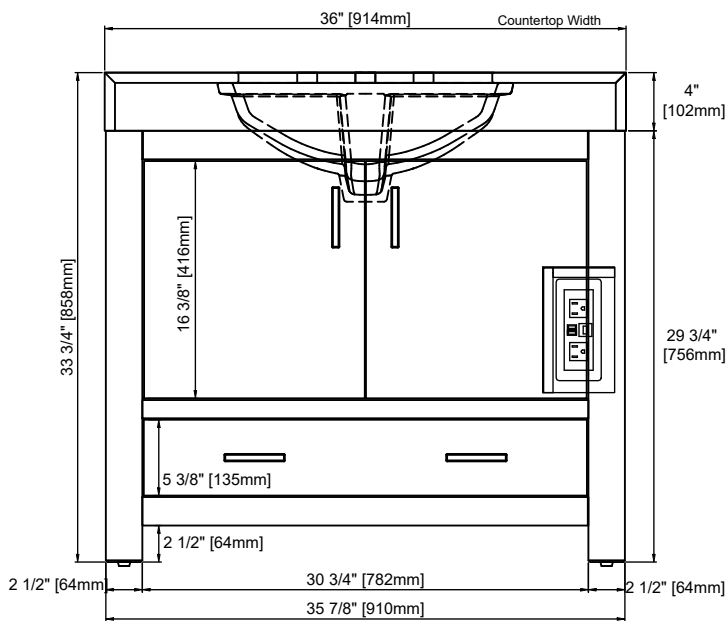

Fits Drain Hole Size: 1-3/8"

## Overall Dimensions

Width:36"

Depth:22"

Height: 33-3/4"

ASME A112.19.2-2018/CSA B45.1-18

SINK MODEL: SNK-V1

CUPC FILE NO: 13093

# 36" SINGLE VANITY

N520-V36-WMO

N520-V36-WLD

Top View

Front View

Pull

All dimensions are nominal

# 36" SINGLE VANITY

N520-V36-WMO

N520-V36-WLD

Side View

Back View

All dimensions are nominal