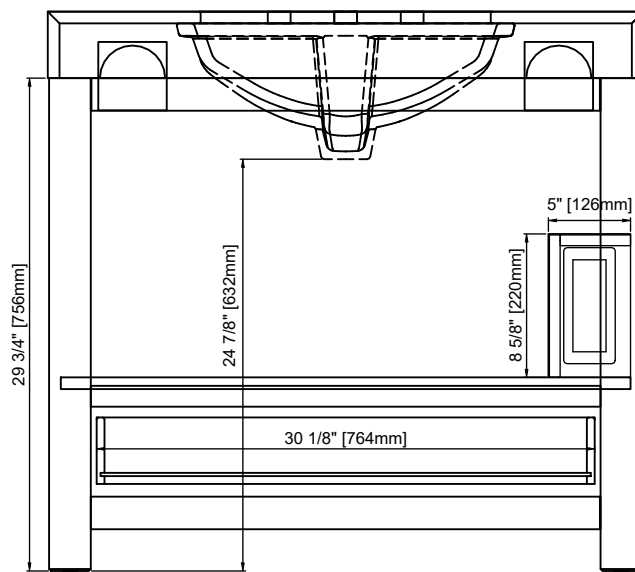

Fits Drain Hole Size: 1-3/8"

## Overall Dimensions

Width:36"

Depth:22"

Height: 33-3/4"

ASME A112.19.2-2018/CSA B45.1-18

SINK MODEL: SNK-V1

CUPC FILE NO: 13093

# 36" SINGLE VANITY

N520-V36-WMO

N520-V36-WLD

Top View

Front View

Pull

All dimensions are nominal

# 36" SINGLE VANITY

N520-V36-WMO

N520-V36-WLD

Side View

Back View

All dimensions are nominal